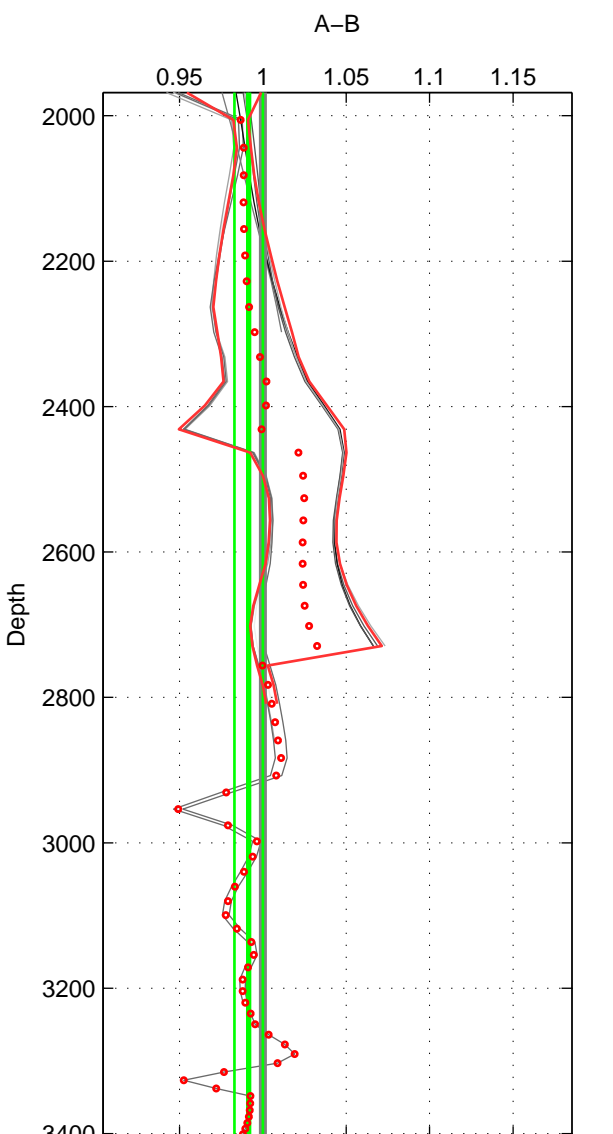

Cruise A (red). Date: Sep 1993 Cruisename: 33-18SN19950803

Cruise B (blue). Date: Oct 1997 Cruisename: 38-18SN19970924

\*\*\* "Favourite" values are means of spaces 1 2 3.

	Offset	O.StDev	Ratio	R.Stdev	Rating
SIGMA:	-0.107	0.074	0.993	0.005	2
THETA:	-0.043	0.265	0.997	0.018	2
DEPTH:	-0.123	0.123	0.991	0.009	2
FAV. :	-0.091	0.154	0.994	0.011	2

Profiles of A: 3  
 Profiles of B: 5  
 Diff profs : 13  
 WMoffset (A-B): -0.10662  
 WMoffset stdev: 0.074454  
 WMratio (A/B): 0.99256  
 WMratio stdev: 0.0051733

Quality (1-5): 2

Profiles of A: 3  
 Profiles of B: 5  
 Diff profs : 13  
 WMoffset (A-B): -0.04273  
 WMoffset stdev: 0.2647  
 WMratio (A/B): 0.99677  
 WMratio stdev: 0.018264

Quality (1-5): 2

Profiles of A: 3  
 Profiles of B: 5  
 Diff profs : 13  
 WMoffset (A-B): -0.12347  
 WMoffset stdev: 0.12315  
 WMratio (A/B): 0.99145  
 WMratio stdev: 0.0085525

Quality (1-5): 2