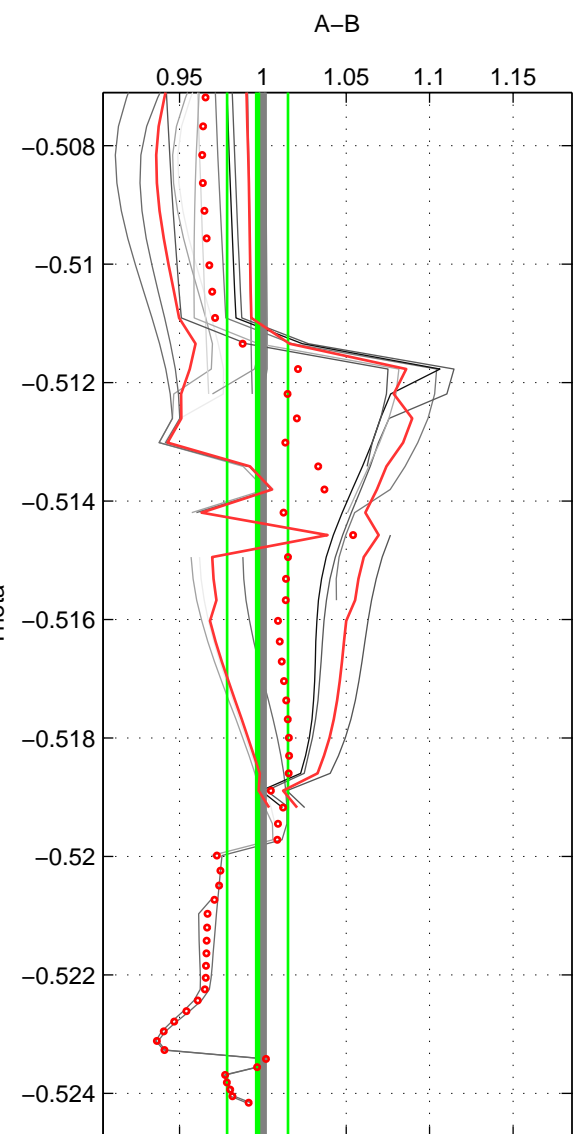

Cruise A (red). Date: Sep 1993 Cruisename: 33-18SN19950803

Cruise B (blue). Date: Oct 1997 Cruisename: 38-18SN19970924

\*\*\* "Favourite" values are means of spaces 1 2 3.

	Offset	O.StDev	Ratio	R.Stdev	Rating
SIGMA:	-0.107	0.074	0.993	0.005	2
THETA:	-0.043	0.265	0.997	0.018	2
DEPTH:	-0.123	0.123	0.991	0.009	2
FAV. :	-0.091	0.154	0.994	0.011	2

Profiles of A: 3  
 Profiles of B: 5  
 Diff profs : 13  
 WMoffset (A-B): -0.10662  
 WMoffset stdev: 0.074454  
 WMratio (A/B): 0.99256  
 WMratio stdev: 0.0051733

Quality (1-5): 2

Profiles of A: 3  
 Profiles of B: 5  
 Diff profs : 13  
 WMoffset (A-B): -0.04273  
 WMoffset stdev: 0.2647  
 WMratio (A/B): 0.99677  
 WMratio stdev: 0.018264

Quality (1-5): 2

Profiles of A: 3  
 Profiles of B: 5  
 Diff profs : 13  
 WMoffset (A-B): -0.12347  
 WMoffset stdev: 0.12315  
 WMratio (A/B): 0.99145  
 WMratio stdev: 0.0085525

Quality (1-5): 2