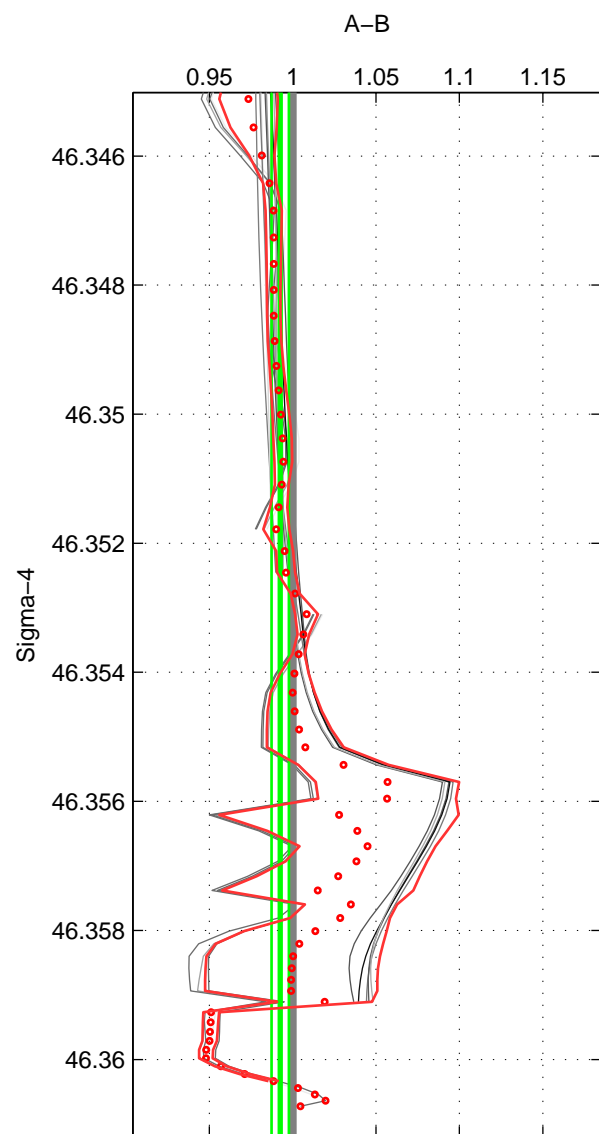

Cruise A (red). Date: Sep 1993 Cruisename: 33-18SN19950803

Cruise B (blue). Date: Oct 1997 Cruisename: 38-18SN19970924

\*\*\* "Favourite" values are means of spaces 1 2 3.

	Offset	O.StDev	Ratio	R.Stdev	Rating
SIGMA:	-0.107	0.074	0.993	0.005	2
THETA:	-0.043	0.265	0.997	0.018	2
DEPTH:	-0.123	0.123	0.991	0.009	2
FAV. :	-0.091	0.154	0.994	0.011	2

Profiles of A: 3  
 Profiles of B: 5  
 Diff profs : 13  
 WMoffset (A-B): -0.10662  
 WMoffset stdev: 0.074454  
 WMratio (A/B): 0.99256  
 WMratio stdev: 0.0051733

Quality (1-5): 2

Profiles of A: 3  
 Profiles of B: 5  
 Diff profs : 13  
 WMoffset (A-B): -0.04273  
 WMoffset stdev: 0.2647  
 WMratio (A/B): 0.99677  
 WMratio stdev: 0.018264

Quality (1-5): 2

Profiles of A: 3  
 Profiles of B: 5  
 Diff profs : 13  
 WMoffset (A-B): -0.12347  
 WMoffset stdev: 0.12315  
 WMratio (A/B): 0.99145  
 WMratio stdev: 0.0085525

Quality (1-5): 2