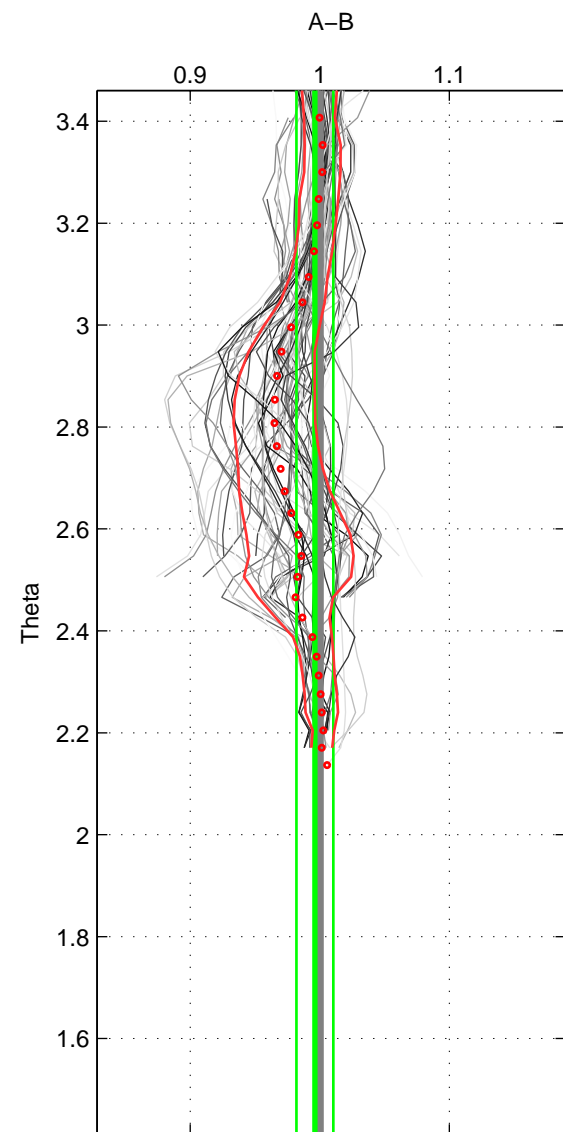

Cruise A (red). Date: Aug 2003 Cruisename: 166-06MT20030723

Cruise B (blue). Date: Jul 1990 Cruisename: 295-64TR19900701

*** "Favourite" values are means of spaces 1 2 3.

	Offset	O.StDev	Ratio	R.Stdev	Rating
SIGMA:	-0.143	0.274	0.992	0.015	5
THETA:	-0.076	0.275	0.996	0.014	5
DEPTH:	-0.058	0.361	0.998	0.018	5
FAV. :	-0.092	0.303	0.996	0.016	5

Profiles of A: 15
 Profiles of B: 22
 Diff profs : 72
 WMoffset (A-B): -0.14285
 WMoffset stdev: 0.27366
 WMratio (A/B): 0.99234
 WMratio stdev: 0.015492

Quality (1-5): 5

Profiles of A: 14
 Profiles of B: 22
 Diff profs : 71
 WMoffset (A-B): -0.076437
 WMoffset stdev: 0.27471
 WMratio (A/B): 0.99623
 WMratio stdev: 0.014302

Quality (1-5): 5

Profiles of A: 15
 Profiles of B: 22
 Diff profs : 72
 WMoffset (A-B): -0.057586
 WMoffset stdev: 0.36138
 WMratio (A/B): 0.99846
 WMratio stdev: 0.018274

Quality (1-5): 5