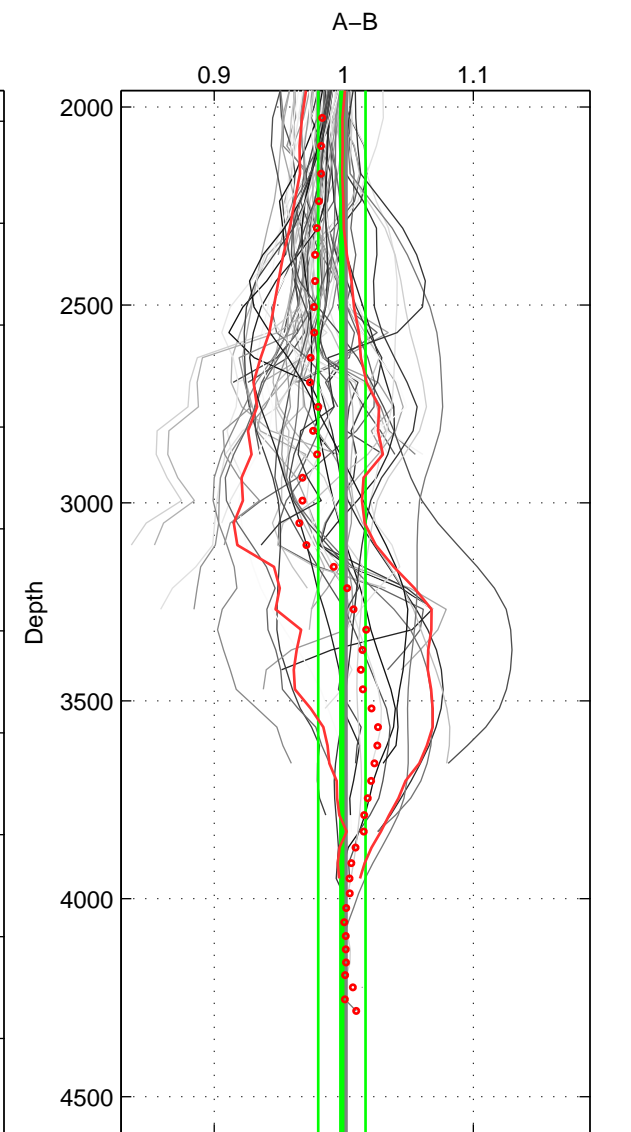

Cruise A (red). Date: Aug 2003 Cruisename: 166-06MT20030723

Cruise B (blue). Date: Jul 1990 Cruisename: 295-64TR19900701

*** "Favourite" values are means of spaces 1 2 3.

	Offset	O.StDev	Ratio	R.Stdev	Rating
SIGMA:	-0.143	0.274	0.992	0.015	5
THETA:	-0.076	0.275	0.996	0.014	5
DEPTH:	-0.058	0.361	0.998	0.018	5
FAV. :	-0.092	0.303	0.996	0.016	5

Profiles of A: 15
 Profiles of B: 22
 Diff profs : 72
 WMoffset (A-B): -0.14285
 WMoffset stdev: 0.27366
 WMratio (A/B): 0.99234
 WMratio stdev: 0.015492

Quality (1-5): 5

Profiles of A: 14
 Profiles of B: 22
 Diff profs : 71
 WMoffset (A-B): -0.076437
 WMoffset stdev: 0.27471
 WMratio (A/B): 0.99623
 WMratio stdev: 0.014302

Quality (1-5): 5

Profiles of A: 15
 Profiles of B: 22
 Diff profs : 72
 WMoffset (A-B): -0.057586
 WMoffset stdev: 0.36138
 WMratio (A/B): 0.99846
 WMratio stdev: 0.018274

Quality (1-5): 5