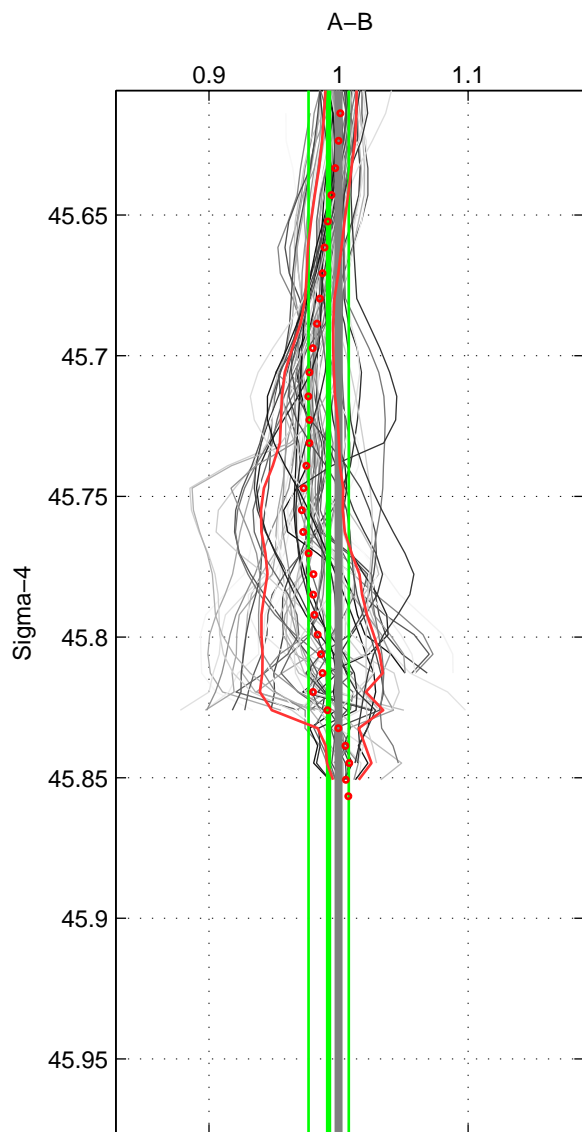

Cruise A (red). Date: Aug 2003 Cruisename: 166-06MT20030723

Cruise B (blue). Date: Jul 1990 Cruisename: 295-64TR19900701

*** "Favourite" values are means of spaces 1 2 3.

	Offset	O.StDev	Ratio	R.Stdev	Rating
SIGMA:	-0.143	0.274	0.992	0.015	5
THETA:	-0.076	0.275	0.996	0.014	5
DEPTH:	-0.058	0.361	0.998	0.018	5
FAV. :	-0.092	0.303	0.996	0.016	5

Profiles of A: 15
 Profiles of B: 22
 Diff profs : 72
 WMoffset (A-B): -0.14285
 WMoffset stdev: 0.27366
 WMratio (A/B): 0.99234
 WMratio stdev: 0.015492

Quality (1-5): 5

Profiles of A: 14
 Profiles of B: 22
 Diff profs : 71
 WMoffset (A-B): -0.076437
 WMoffset stdev: 0.27471
 WMratio (A/B): 0.99623
 WMratio stdev: 0.014302

Quality (1-5): 5

Profiles of A: 15
 Profiles of B: 22
 Diff profs : 72
 WMoffset (A-B): -0.057586
 WMoffset stdev: 0.36138
 WMratio (A/B): 0.99846
 WMratio stdev: 0.018274

Quality (1-5): 5