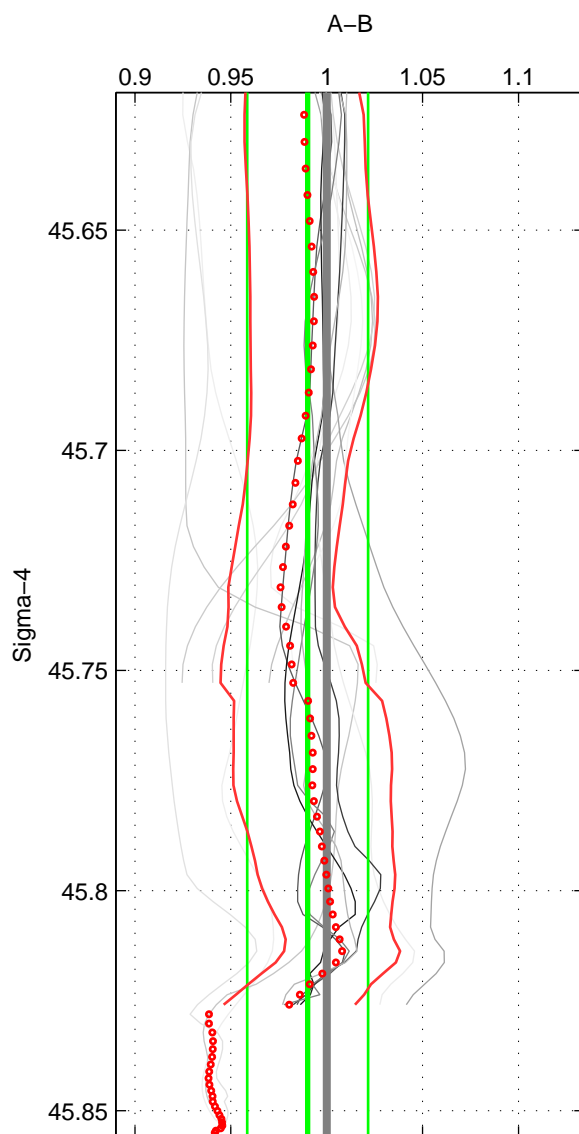

Cruise A (red). Date: Jul 1990 Cruisename: 295-64TR19900701
 Cruise B (blue). Date: May 1991 Cruisename: 303-74AB19910501

*** "Favourite" values are means of spaces 1 2.

	Offset	O.StDev	Ratio	R.Stdev	Rating
SIGMA:	-0.194	0.583	0.990	0.032	4
THETA:	-0.159	0.580	0.992	0.031	4
DEPTH:	-0.057	0.342	0.997	0.018	3
FAV. :	-0.177	0.581	0.991	0.031	4

Profiles of A: 11
 Profiles of B: 3
 Diff profs : 15
 WMoffset (A-B): -0.19372
 WMoffset stdev: 0.58251
 WMratio (A/B): 0.99006
 WMratio stdev: 0.03154

Quality (1-5): 4

Profiles of A: 11
 Profiles of B: 3
 Diff profs : 15
 WMoffset (A-B): -0.15929
 WMoffset stdev: 0.58036
 WMratio (A/B): 0.99207
 WMratio stdev: 0.031055

Quality (1-5): 4

Profiles of A: 11
 Profiles of B: 3
 Diff profs : 15
 WMoffset (A-B): -0.056762
 WMoffset stdev: 0.34239
 WMratio (A/B): 0.99695
 WMratio stdev: 0.018137

Quality (1-5): 3