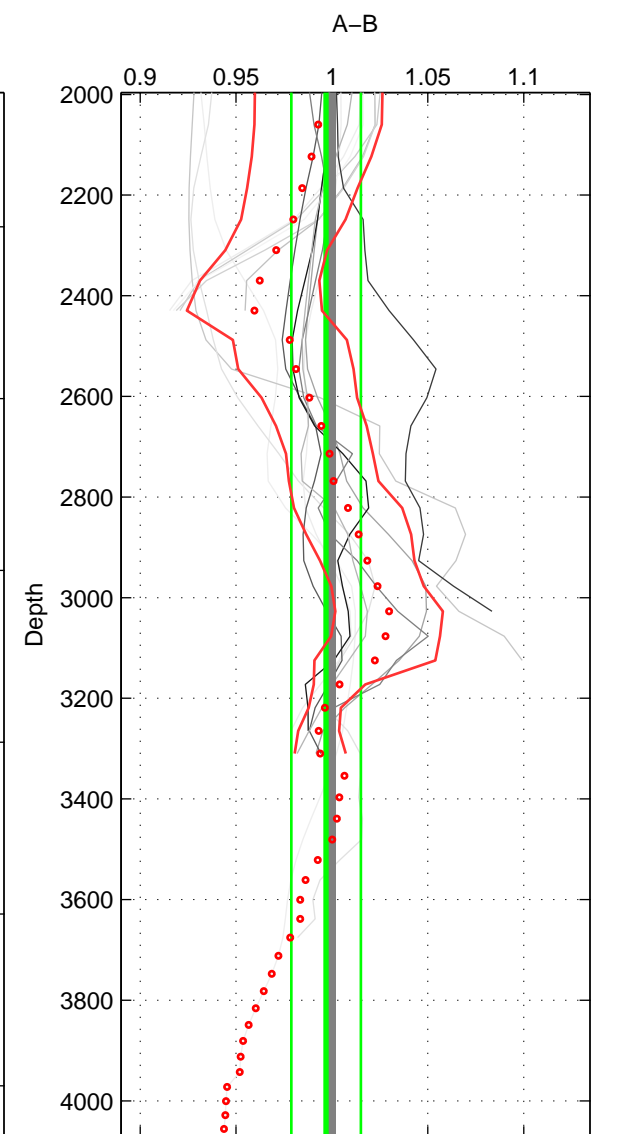

Cruise A (red). Date: Jul 1990 Cruisename: 295-64TR19900701
 Cruise B (blue). Date: May 1991 Cruisename: 303-74AB19910501

*** "Favourite" values are means of spaces 1 2.

	Offset	O.StDev	Ratio	R.Stdev	Rating
SIGMA:	-0.194	0.583	0.990	0.032	4
THETA:	-0.159	0.580	0.992	0.031	4
DEPTH:	-0.057	0.342	0.997	0.018	3
FAV. :	-0.177	0.581	0.991	0.031	4

Profiles of A: 11
 Profiles of B: 3
 Diff profs : 15
 WMoffset (A-B): -0.19372
 WMoffset stdev: 0.58251
 WMratio (A/B): 0.99006
 WMratio stdev: 0.03154

Quality (1-5): 4

Profiles of A: 11
 Profiles of B: 3
 Diff profs : 15
 WMoffset (A-B): -0.15929
 WMoffset stdev: 0.58036
 WMratio (A/B): 0.99207
 WMratio stdev: 0.031055

Quality (1-5): 4

Profiles of A: 11
 Profiles of B: 3
 Diff profs : 15
 WMoffset (A-B): -0.056762
 WMoffset stdev: 0.34239
 WMratio (A/B): 0.99695
 WMratio stdev: 0.018137

Quality (1-5): 3