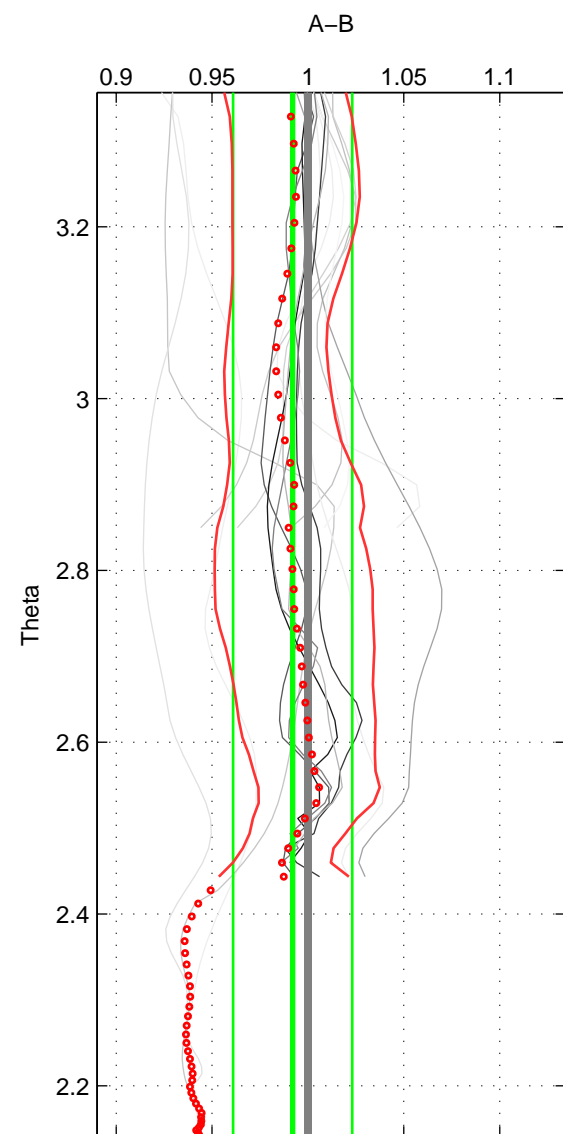

Cruise A (red). Date: Jul 1990 Cruisename: 295-64TR19900701
 Cruise B (blue). Date: May 1991 Cruisename: 303-74AB19910501

*** "Favourite" values are means of spaces 1 2.

	Offset	O.StDev	Ratio	R.Stdev	Rating
SIGMA:	-0.194	0.583	0.990	0.032	4
THETA:	-0.159	0.580	0.992	0.031	4
DEPTH:	-0.057	0.342	0.997	0.018	3
FAV. :	-0.177	0.581	0.991	0.031	4

Profiles of A: 11
 Profiles of B: 3
 Diff profs : 15
 WMoffset (A-B): -0.19372
 WMoffset stdev: 0.58251
 WMratio (A/B): 0.99006
 WMratio stdev: 0.03154

Quality (1-5): 4

Profiles of A: 11
 Profiles of B: 3
 Diff profs : 15
 WMoffset (A-B): -0.15929
 WMoffset stdev: 0.58036
 WMratio (A/B): 0.99207
 WMratio stdev: 0.031055

Quality (1-5): 4

Profiles of A: 11
 Profiles of B: 3
 Diff profs : 15
 WMoffset (A-B): -0.056762
 WMoffset stdev: 0.34239
 WMratio (A/B): 0.99695
 WMratio stdev: 0.018137

Quality (1-5): 3