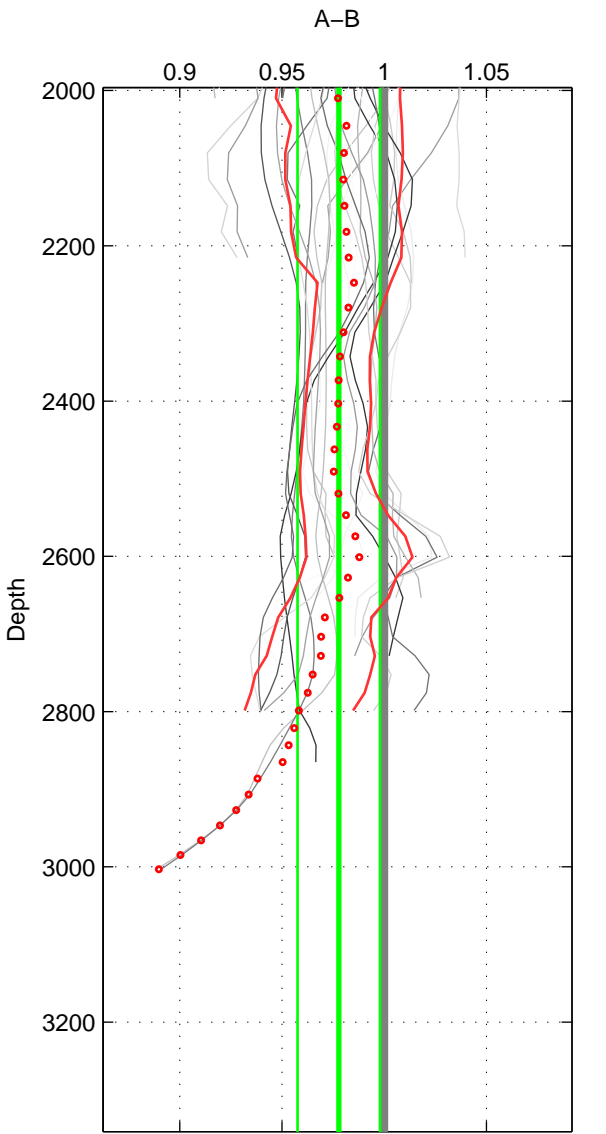

Cruise A (red). Date: Jul 2001 Cruisename: 161-06MT20010717

Cruise B (blue). Date: Jul 1990 Cruisename: 295-64TR19900701

*** "Favourite" values are means of spaces 1 2 3.

	Offset	O.StDev	Ratio	R.Stdev	Rating
SIGMA:	-0.373	0.395	0.978	0.023	4
THETA:	-0.305	0.424	0.982	0.025	4
DEPTH:	-0.378	0.345	0.978	0.020	4
FAV.:	-0.352	0.388	0.979	0.023	4

Profiles of A: 7
 Profiles of B: 9
 Diff profs : 29
 WMoffset (A-B): -0.37286
 WMoffset stdev: 0.39484
 WMratio (A/B): 0.97801
 WMratio stdev: 0.023319

Quality (1-5): 4

Profiles of A: 7
 Profiles of B: 9
 Diff profs : 29
 WMoffset (A-B): -0.30498
 WMoffset stdev: 0.42436
 WMratio (A/B): 0.98193
 WMratio stdev: 0.025061

Quality (1-5): 4

Profiles of A: 7
 Profiles of B: 9
 Diff profs : 29
 WMoffset (A-B): -0.37785
 WMoffset stdev: 0.34461
 WMratio (A/B): 0.97777
 WMratio stdev: 0.020187

Quality (1-5): 4