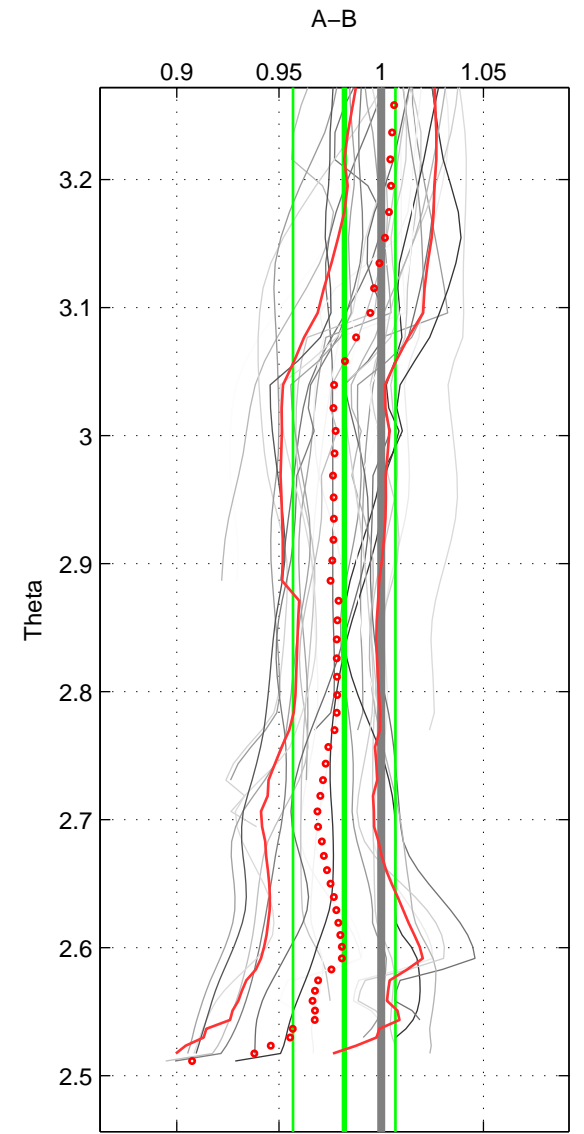

Cruise A (red). Date: Jul 2001 Cruisename: 161-06MT20010717

Cruise B (blue). Date: Jul 1990 Cruisename: 295-64TR19900701

*** "Favourite" values are means of spaces 1 2 3.

	Offset	O.StDev	Ratio	R.Stdev	Rating
SIGMA:	-0.373	0.395	0.978	0.023	4
THETA:	-0.305	0.424	0.982	0.025	4
DEPTH:	-0.378	0.345	0.978	0.020	4
FAV.:	-0.352	0.388	0.979	0.023	4

Profiles of A: 7
 Profiles of B: 9
 Diff profs : 29
 WMoffset (A-B): -0.37286
 WMoffset stdev: 0.39484
 WMratio (A/B): 0.97801
 WMratio stdev: 0.023319

Quality (1-5): 4

Profiles of A: 7
 Profiles of B: 9
 Diff profs : 29
 WMoffset (A-B): -0.30498
 WMoffset stdev: 0.42436
 WMratio (A/B): 0.98193
 WMratio stdev: 0.025061

Quality (1-5): 4

Profiles of A: 7
 Profiles of B: 9
 Diff profs : 29
 WMoffset (A-B): -0.37785
 WMoffset stdev: 0.34461
 WMratio (A/B): 0.97777
 WMratio stdev: 0.020187

Quality (1-5): 4