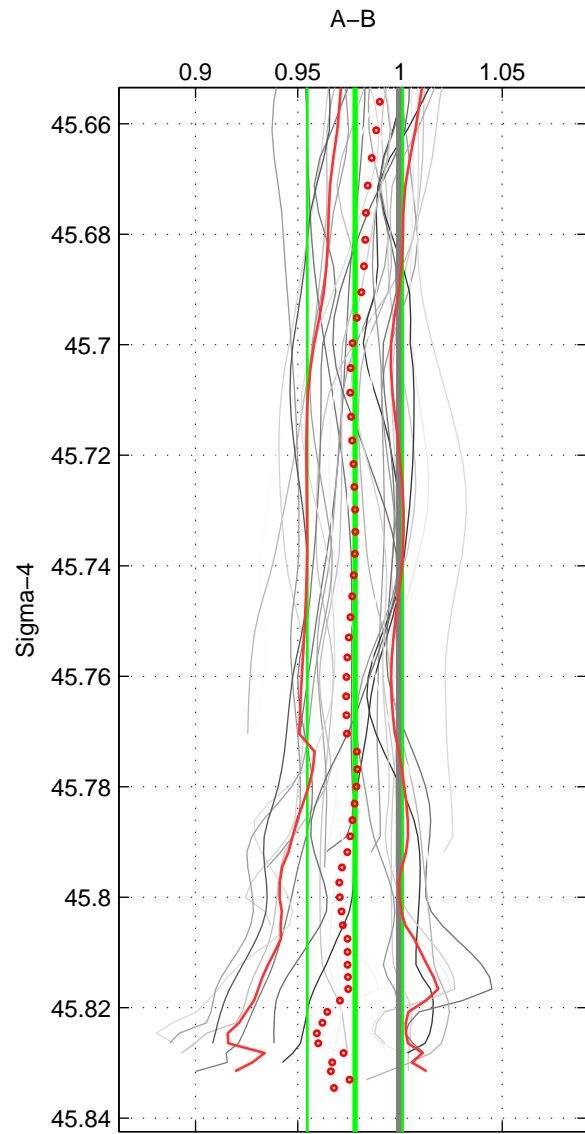

Cruise A (red). Date: Jul 2001 Cruisename: 161-06MT20010717

Cruise B (blue). Date: Jul 1990 Cruisename: 295-64TR19900701

*** "Favourite" values are means of spaces 1 2 3.

	Offset	O.StDev	Ratio	R.Stdev	Rating
SIGMA:	-0.373	0.395	0.978	0.023	4
THETA:	-0.305	0.424	0.982	0.025	4
DEPTH:	-0.378	0.345	0.978	0.020	4
FAV.:	-0.352	0.388	0.979	0.023	4

Profiles of A: 7
 Profiles of B: 9
 Diff profs : 29
 WMoffset (A-B): -0.37286
 WMoffset stdev: 0.39484
 WMratio (A/B): 0.97801
 WMratio stdev: 0.023319

Quality (1-5): 4

Profiles of A: 7
 Profiles of B: 9
 Diff profs : 29
 WMoffset (A-B): -0.30498
 WMoffset stdev: 0.42436
 WMratio (A/B): 0.98193
 WMratio stdev: 0.025061

Quality (1-5): 4

Profiles of A: 7
 Profiles of B: 9
 Diff profs : 29
 WMoffset (A-B): -0.37785
 WMoffset stdev: 0.34461
 WMratio (A/B): 0.97777
 WMratio stdev: 0.020187

Quality (1-5): 4