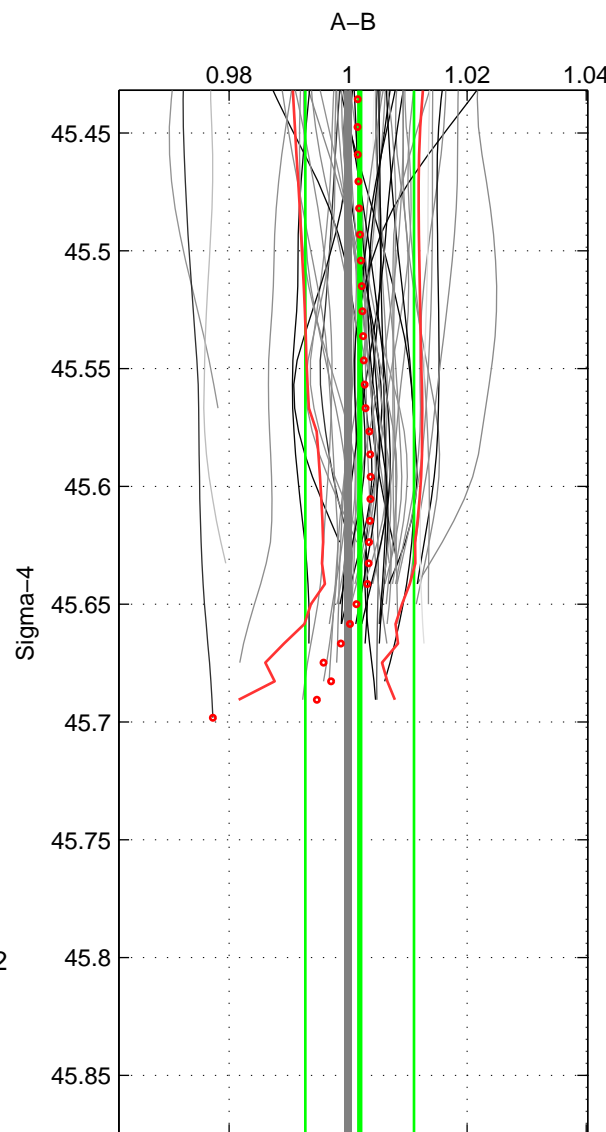

Cruise A (red). Date: Apr 2005 Cruisename: 668-49UF20050419

Cruise B (blue). Date: Feb 2008 Cruisename: 717-49UP20080122

*** "Favourite" values are means of spaces 1 2.

	Offset	O.StDev	Ratio	R.Stdev	Rating
SIGMA:	0.073	0.356	1.002	0.009	5
THETA:	0.040	0.379	1.001	0.010	5
DEPTH:	0.071	0.011	1.002	0.000	3
FAV.:	0.057	0.367	1.002	0.009	5

Profiles of A: 33
 Profiles of B: 17
 Diff profs : 52
 WMoffset (A-B): 0.073234
 WMoffset stdev: 0.35551
 WMratio (A/B): 1.0019
 WMratio stdev: 0.0091105

Quality (1-5): 5

Profiles of A: 33
 Profiles of B: 17
 Diff profs : 52
 WMoffset (A-B): 0.04009
 WMoffset stdev: 0.37904
 WMratio (A/B): 1.0011
 WMratio stdev: 0.0096772

Quality (1-5): 5

Profiles of A: 33
 Profiles of B: 17
 Diff profs : 52
 WMoffset (A-B): 0.07082
 WMoffset stdev: 0.010782
 WMratio (A/B): 1.0019
 WMratio stdev: 0.00028994

Quality (1-5): 3

Please note that statistics are bad.