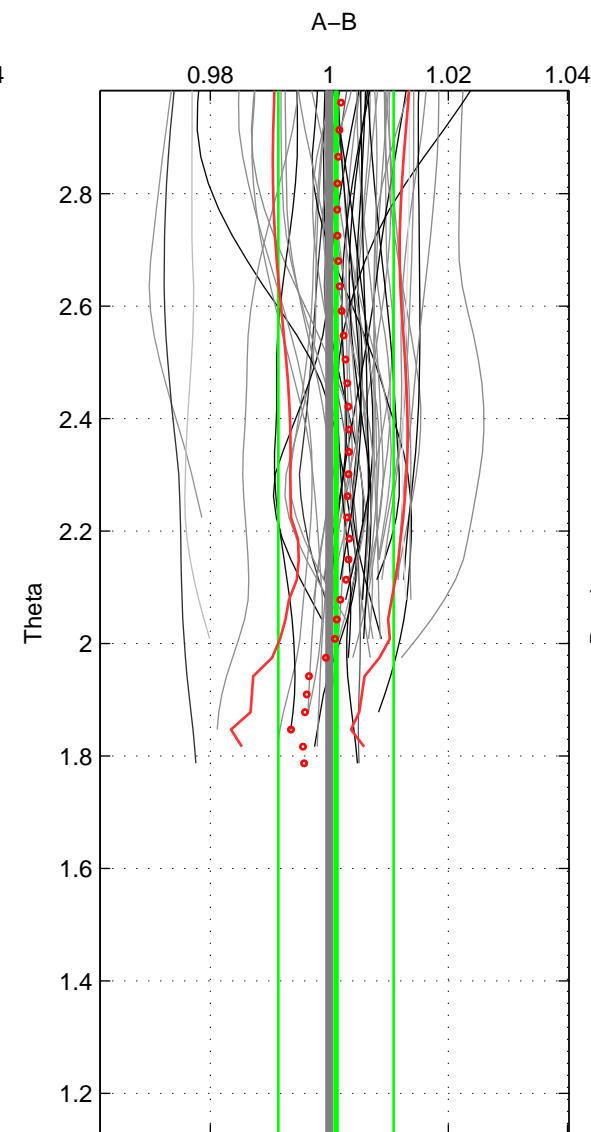

Cruise A (red). Date: Apr 2005 Cruisename: 668-49UF20050419

Cruise B (blue). Date: Feb 2008 Cruisename: 717-49UP20080122

*** "Favourite" values are means of spaces 1 2.

	Offset	O.StDev	Ratio	R.Stdev	Rating
SIGMA:	0.073	0.356	1.002	0.009	5
THETA:	0.040	0.379	1.001	0.010	5
DEPTH:	0.071	0.011	1.002	0.000	3
FAV.:	0.057	0.367	1.002	0.009	5

Profiles of A: 33
 Profiles of B: 17
 Diff profs : 52
 WMoffset (A-B): 0.073234
 WMoffset stdev: 0.35551
 WMratio (A/B): 1.0019
 WMratio stdev: 0.0091105

Quality (1-5): 5

Profiles of A: 33
 Profiles of B: 17
 Diff profs : 52
 WMoffset (A-B): 0.04009
 WMoffset stdev: 0.37904
 WMratio (A/B): 1.0011
 WMratio stdev: 0.0096772

Quality (1-5): 5

Profiles of A: 33
 Profiles of B: 17
 Diff profs : 52
 WMoffset (A-B): 0.07082
 WMoffset stdev: 0.010782
 WMratio (A/B): 1.0019
 WMratio stdev: 0.00028994

Quality (1-5): 3

Please note that statistics are bad.