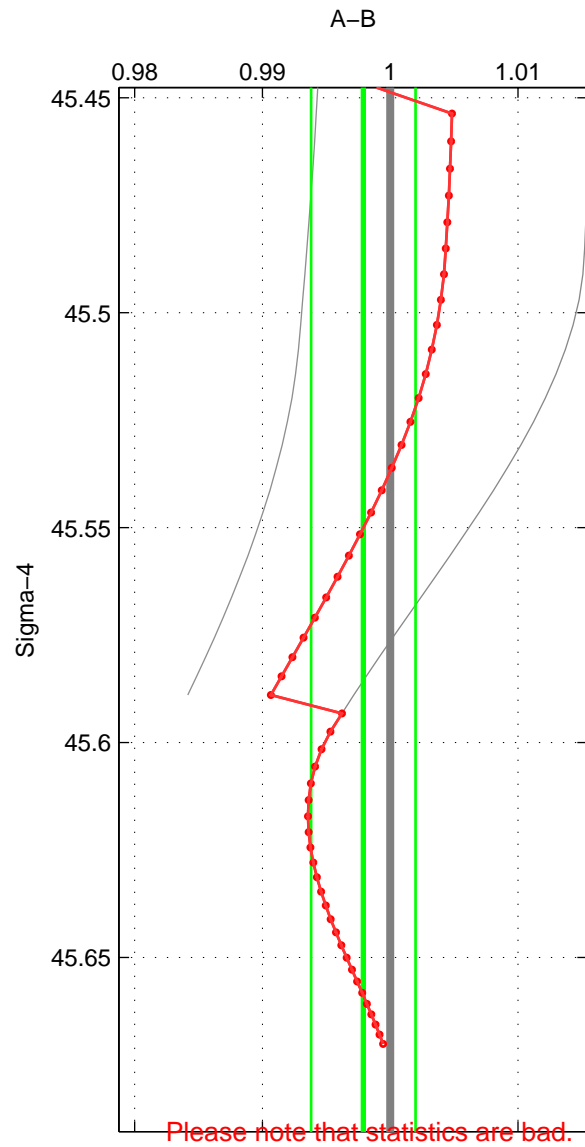

Cruise A (red). Date: Jun 1997 Cruisename: 681-49UP19970530  
 Cruise B (blue). Date: Oct 1999 Cruisename: 688-49UP19990917

\*\*\* "Favourite" values are means of spaces 1 2 3.

	Offset	O.StDev	Ratio	R.Stdev	Rating
SIGMA:	-0.090	0.173	0.998	0.004	1
THETA:	-0.429	0.073	0.990	0.002	1
DEPTH:	-0.352	0.025	0.992	0.001	1
FAV.:	-0.290	0.090	0.993	0.002	1

Please note that statistics are bad.  
 Profiles of A: 3  
 Profiles of B: 3  
 Diff profs : 3  
 WMoffset (A-B): -0.08964  
 WMoffset stdev: 0.17263  
 WMratio (A/B): 0.99789  
 WMratio stdev: 0.004085

Quality (1-5): 1

Please note that statistics are bad.  
 Profiles of A: 3  
 Profiles of B: 5  
 Diff profs : 3  
 WMoffset (A-B): -0.42898  
 WMoffset stdev: 0.072869  
 WMratio (A/B): 0.98993  
 WMratio stdev: 0.0016157

Quality (1-5): 1

Please note that statistics are bad.  
 Profiles of A: 3  
 Profiles of B: 5  
 Diff profs : 3  
 WMoffset (A-B): -0.35227  
 WMoffset stdev: 0.024587  
 WMratio (A/B): 0.99169  
 WMratio stdev: 0.00051251