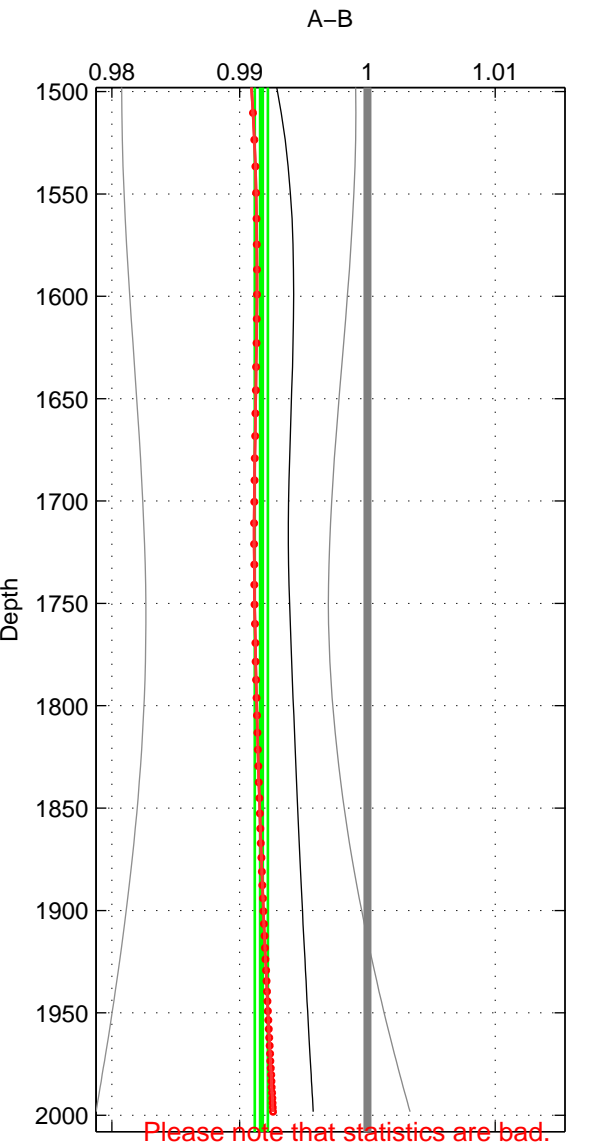

Cruise A (red). Date: Jun 1997 Cruisename: 681-49UP19970530  
 Cruise B (blue). Date: Oct 1999 Cruisename: 688-49UP19990917

\*\*\* "Favourite" values are means of spaces 1 2 3.

	Offset	O.StDev	Ratio	R.Stdev	Rating
SIGMA:	-0.090	0.173	0.998	0.004	1
THETA:	-0.429	0.073	0.990	0.002	1
DEPTH:	-0.352	0.025	0.992	0.001	1
FAV.:	-0.290	0.090	0.993	0.002	1

Please note that statistics are bad.  
 Profiles of A: 3  
 Profiles of B: 3  
 Diff profs : 3  
 WMoffset (A-B): -0.08964  
 WMoffset stdev: 0.17263  
 WMratio (A/B): 0.99789  
 WMratio stdev: 0.004085

Quality (1-5): 1

Please note that statistics are bad.  
 Profiles of A: 3  
 Profiles of B: 5  
 Diff profs : 3  
 WMoffset (A-B): -0.42898  
 WMoffset stdev: 0.072869  
 WMratio (A/B): 0.98993  
 WMratio stdev: 0.0016157

Quality (1-5): 1

Please note that statistics are bad.  
 Profiles of A: 3  
 Profiles of B: 5  
 Diff profs : 3  
 WMoffset (A-B): -0.35227  
 WMoffset stdev: 0.024587  
 WMratio (A/B): 0.99169  
 WMratio stdev: 0.00051251