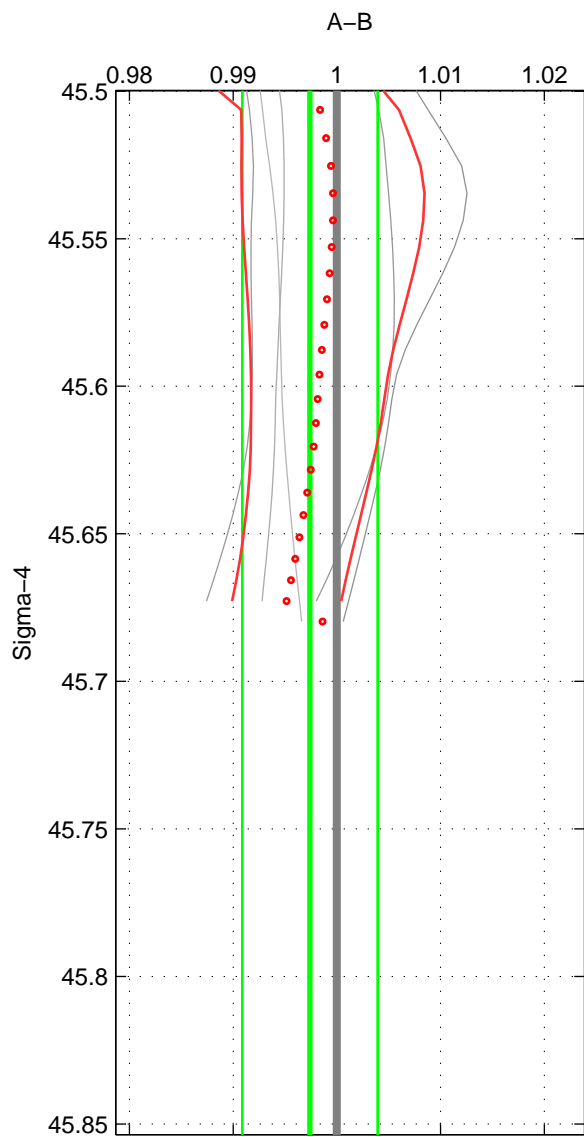

Cruise A (red). Date: Feb 2003 Cruisename: 660-49UF20030225

Cruise B (blue). Date: Feb 2008 Cruisename: 717-49UP20080122

\*\*\* "Favourite" values are means of spaces 1 2.

	Offset	O.StDev	Ratio	R.Stdev	Rating
SIGMA:	-0.103	0.257	0.997	0.007	3
THETA:	-0.159	0.274	0.996	0.007	3
DEPTH:	0.055	0.059	1.001	0.002	2
FAV. :	-0.131	0.265	0.997	0.007	3

Profiles of A: 5  
 Profiles of B: 3  
 Diff profs : 6  
 WMoffset (A-B): -0.10335  
 WMoffset stdev: 0.25664  
 WMratio (A/B): 0.9974  
 WMratio stdev: 0.0065222

Quality (1-5): 3

Profiles of A: 5  
 Profiles of B: 3  
 Diff profs : 6  
 WMoffset (A-B): -0.15949  
 WMoffset stdev: 0.27424  
 WMratio (A/B): 0.99598  
 WMratio stdev: 0.0069809

Quality (1-5): 3

Profiles of A: 5  
 Profiles of B: 3  
 Diff profs : 6  
 WMoffset (A-B): 0.055265  
 WMoffset stdev: 0.059299  
 WMratio (A/B): 1.0014  
 WMratio stdev: 0.0015079

Quality (1-5): 2

Please note that statistics are bad.