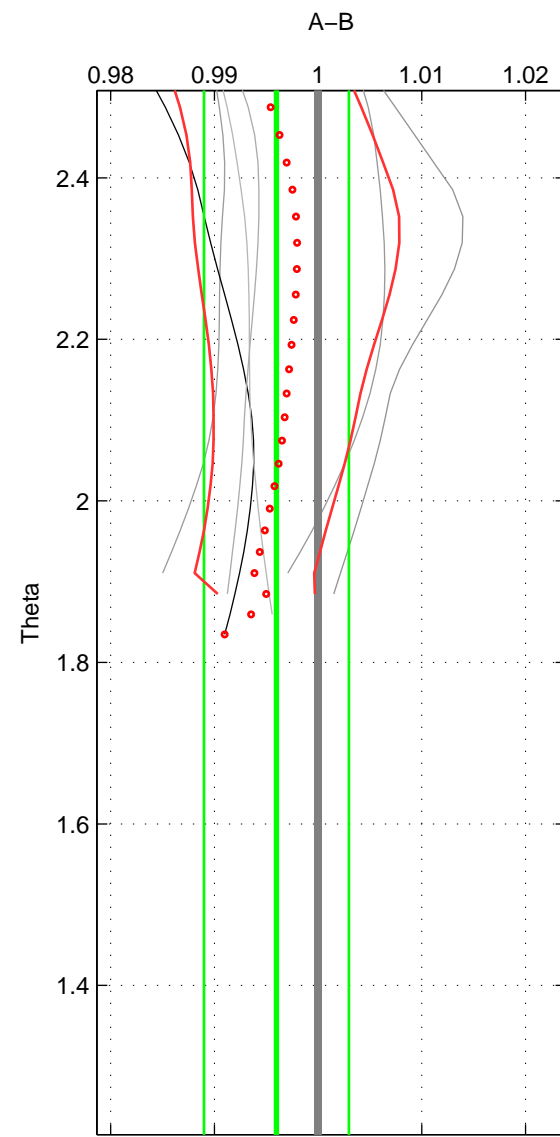

Cruise A (red). Date: Feb 2003 Cruisename: 660-49UF20030225

Cruise B (blue). Date: Feb 2008 Cruisename: 717-49UP20080122

\*\*\* "Favourite" values are means of spaces 1 2.

	Offset	O.StDev	Ratio	R.Stdev	Rating
SIGMA:	-0.103	0.257	0.997	0.007	3
THETA:	-0.159	0.274	0.996	0.007	3
DEPTH:	0.055	0.059	1.001	0.002	2
FAV. :	-0.131	0.265	0.997	0.007	3

Profiles of A: 5  
 Profiles of B: 3  
 Diff profs : 6  
 WMoffset (A-B): -0.10335  
 WMoffset stdev: 0.25664  
 WMratio (A/B): 0.9974  
 WMratio stdev: 0.0065222

Quality (1-5): 3

Profiles of A: 5  
 Profiles of B: 3  
 Diff profs : 6  
 WMoffset (A-B): -0.15949  
 WMoffset stdev: 0.27424  
 WMratio (A/B): 0.99598  
 WMratio stdev: 0.0069809

Quality (1-5): 3

Profiles of A: 5  
 Profiles of B: 3  
 Diff profs : 6  
 WMoffset (A-B): 0.055265  
 WMoffset stdev: 0.059299  
 WMratio (A/B): 1.0014  
 WMratio stdev: 0.0015079

Quality (1-5): 2

Please note that statistics are bad.