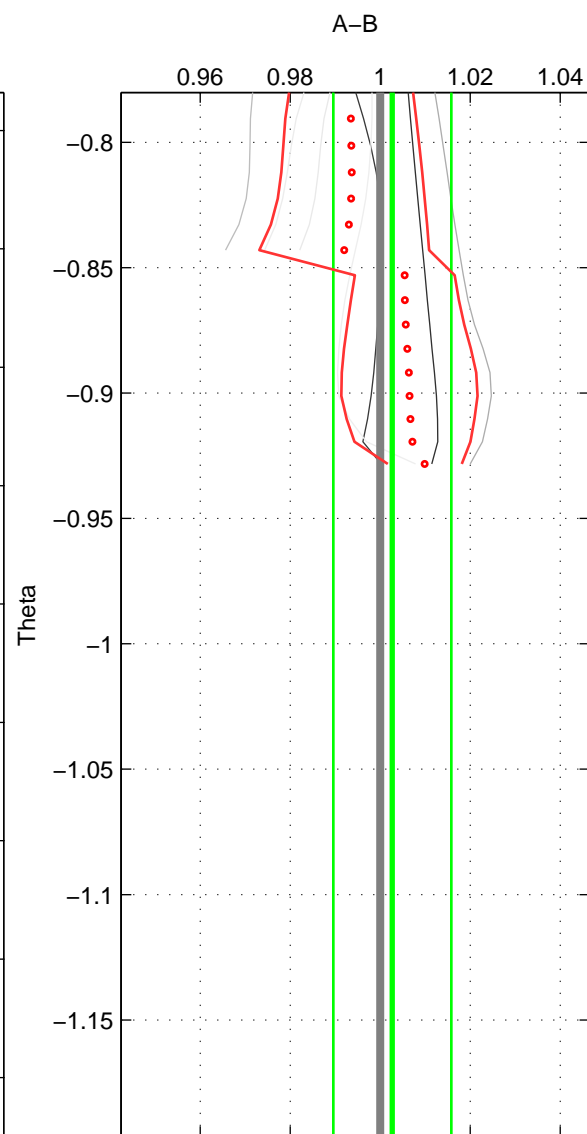

Cruise A (red). Date: Jul 1987 Cruisename: 2-06AQ19870704

Cruise B (blue). Date: May 2002 Cruisename: 108-77DN20020420

*** "Favourite" values are means of spaces 1 2.

	Offset	O.StDev	Ratio	R.Stdev	Rating
SIGMA:	0.092	0.158	1.006	0.011	3
THETA:	0.039	0.192	1.003	0.013	3
DEPTH:	0.268	0.121	1.018	0.008	2
FAV.:	0.065	0.175	1.004	0.012	3

Profiles of A: 3
 Profiles of B: 6
 Diff profs : 7
 WMoffset (A-B): 0.091801
 WMoffset stdev: 0.1575
 WMratio (A/B): 1.0063
 WMratio stdev: 0.010788

Quality (1-5): 3

Profiles of A: 3
 Profiles of B: 6
 Diff profs : 7
 WMoffset (A-B): 0.039144
 WMoffset stdev: 0.19239
 WMratio (A/B): 1.0027
 WMratio stdev: 0.01311

Quality (1-5): 3

Profiles of A: 3
 Profiles of B: 6
 Diff profs : 7
 WMoffset (A-B): 0.26827
 WMoffset stdev: 0.12075
 WMratio (A/B): 1.0184
 WMratio stdev: 0.0081443

Quality (1-5): 2

Please note that statistics are bad.