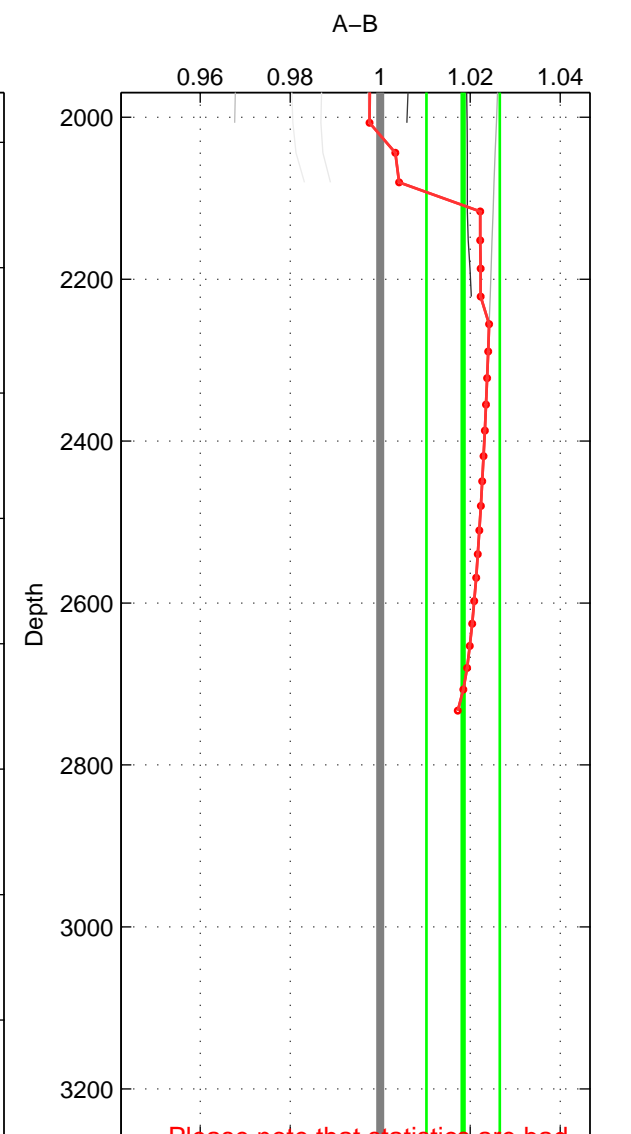

Cruise A (red). Date: Jul 1987 Cruisename: 2-06AQ19870704

Cruise B (blue). Date: May 2002 Cruisename: 108-77DN20020420

*** "Favourite" values are means of spaces 1 2.

	Offset	O.StDev	Ratio	R.Stdev	Rating
SIGMA:	0.092	0.158	1.006	0.011	3
THETA:	0.039	0.192	1.003	0.013	3
DEPTH:	0.268	0.121	1.018	0.008	2
FAV.:	0.065	0.175	1.004	0.012	3

Profiles of A: 3
 Profiles of B: 6
 Diff profs : 7
 WMoffset (A-B): 0.091801
 WMoffset stdev: 0.1575
 WMratio (A/B): 1.0063
 WMratio stdev: 0.010788

Quality (1-5): 3

Profiles of A: 3
 Profiles of B: 6
 Diff profs : 7
 WMoffset (A-B): 0.039144
 WMoffset stdev: 0.19239
 WMratio (A/B): 1.0027
 WMratio stdev: 0.01311

Quality (1-5): 3

Profiles of A: 3
 Profiles of B: 6
 Diff profs : 7
 WMoffset (A-B): 0.26827
 WMoffset stdev: 0.12075
 WMratio (A/B): 1.0184
 WMratio stdev: 0.0081443

Quality (1-5): 2

Please note that statistics are bad.