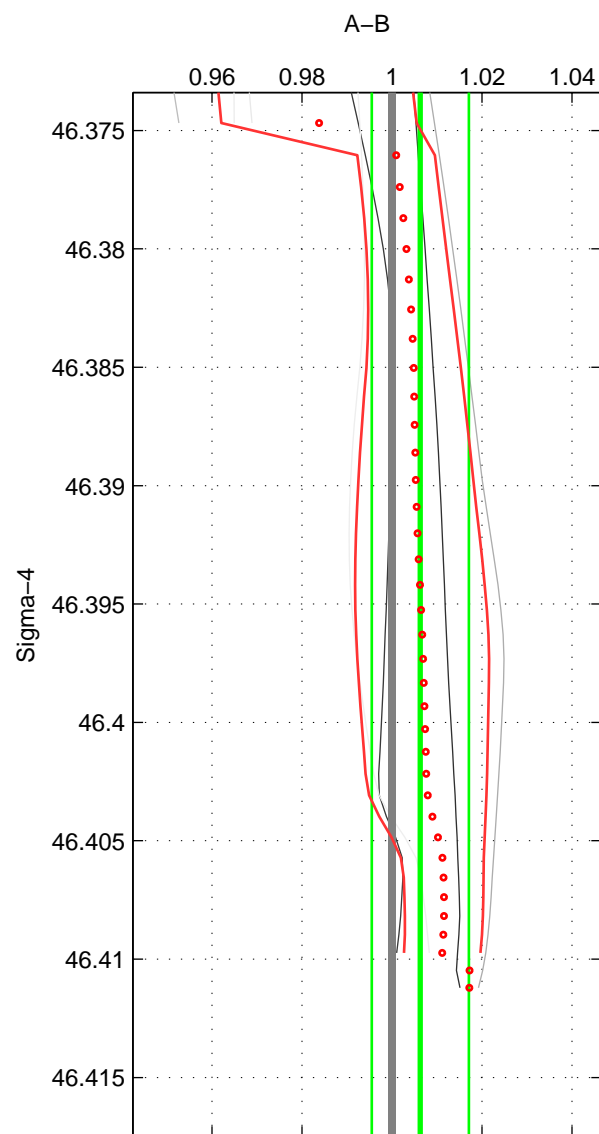

Cruise A (red). Date: Jul 1987 Cruisename: 2-06AQ19870704

Cruise B (blue). Date: May 2002 Cruisename: 108-77DN20020420

*** "Favourite" values are means of spaces 1 2.

	Offset	O.StDev	Ratio	R.Stdev	Rating
SIGMA:	0.092	0.158	1.006	0.011	3
THETA:	0.039	0.192	1.003	0.013	3
DEPTH:	0.268	0.121	1.018	0.008	2
FAV.:	0.065	0.175	1.004	0.012	3

Profiles of A: 3
 Profiles of B: 6
 Diff profs : 7
 WMoffset (A-B): 0.091801
 WMoffset stdev: 0.1575
 WMratio (A/B): 1.0063
 WMratio stdev: 0.010788

Quality (1-5): 3

Profiles of A: 3
 Profiles of B: 6
 Diff profs : 7
 WMoffset (A-B): 0.039144
 WMoffset stdev: 0.19239
 WMratio (A/B): 1.0027
 WMratio stdev: 0.01311

Quality (1-5): 3

Profiles of A: 3
 Profiles of B: 6
 Diff profs : 7
 WMoffset (A-B): 0.26827
 WMoffset stdev: 0.12075
 WMratio (A/B): 1.0184
 WMratio stdev: 0.0081443

Quality (1-5): 2

Please note that statistics are bad.