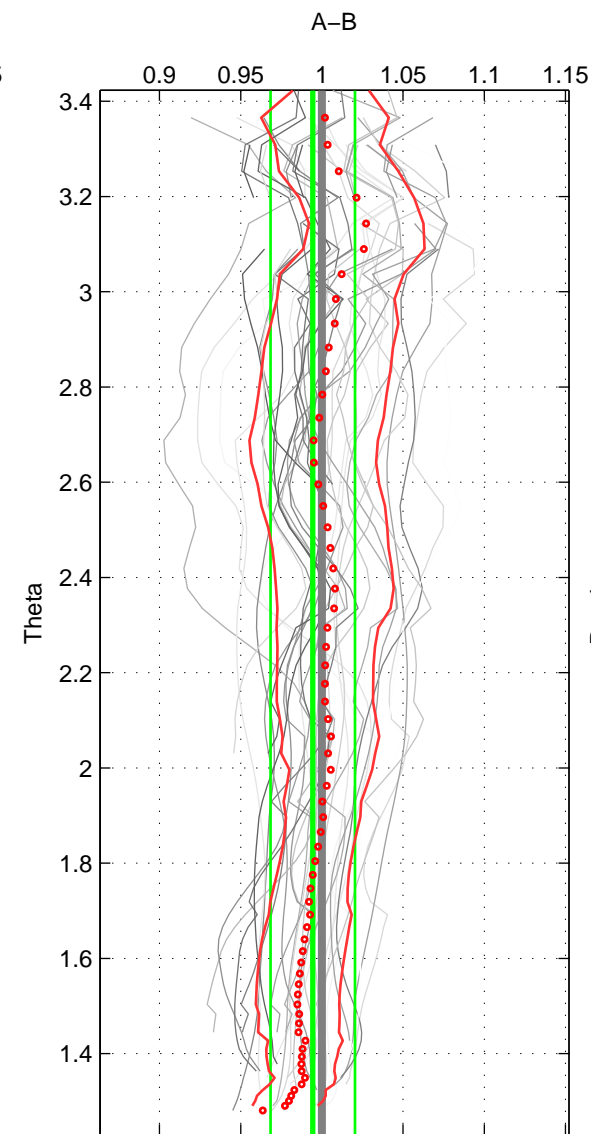

Cruise A (red). Date: Jun 2006 Cruisename: 197-18HU20060524

Cruise B (blue). Date: Jul 1981 Cruisename: 220-316N19810401

\*\*\* "Favourite" values are means of spaces 1 2.

	Offset	O.StDev	Ratio	R.Stdev	Rating
SIGMA:	-0.121	0.381	0.992	0.026	4
THETA:	-0.090	0.382	0.994	0.026	4
DEPTH:	0.038	0.644	1.003	0.042	3
FAV. :	-0.105	0.382	0.993	0.026	4

Profiles of A: 12  
 Profiles of B: 10  
 Diff profs : 31  
 WMoffset (A-B): -0.12104  
 WMoffset stdev: 0.38126  
 WMratio (A/B): 0.99221  
 WMratio stdev: 0.026036

Quality (1-5): 4

Profiles of A: 12  
 Profiles of B: 10  
 Diff profs : 31  
 WMoffset (A-B): -0.089782  
 WMoffset stdev: 0.38245  
 WMratio (A/B): 0.99442  
 WMratio stdev: 0.026043

Quality (1-5): 4

Profiles of A: 12  
 Profiles of B: 10  
 Diff profs : 31  
 WMoffset (A-B): 0.037541  
 WMoffset stdev: 0.64426  
 WMratio (A/B): 1.0031  
 WMratio stdev: 0.041989

Quality (1-5): 3