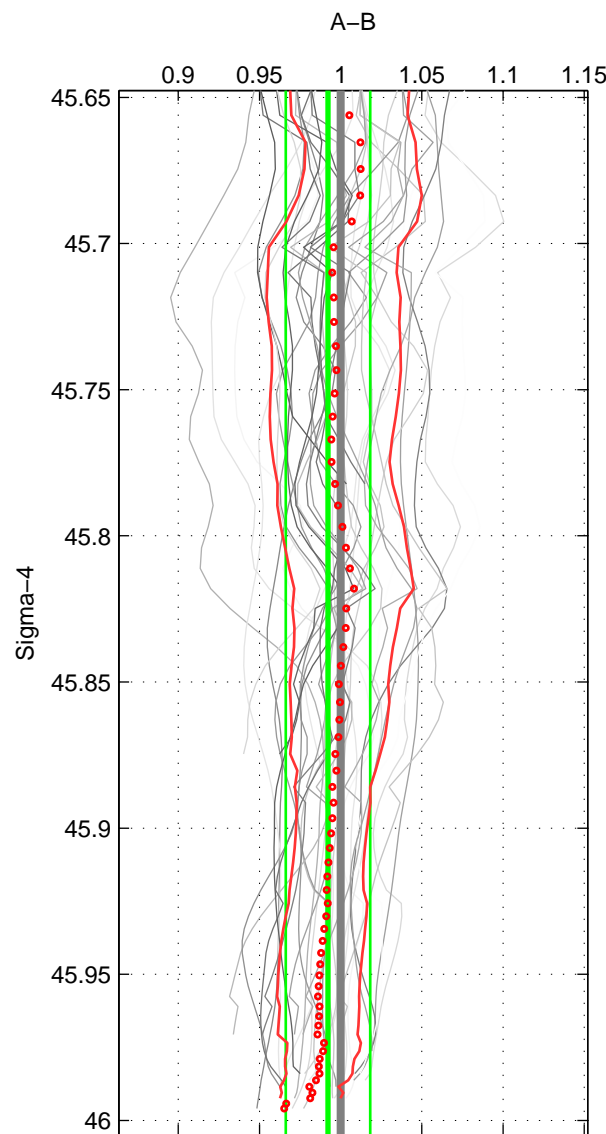

Cruise A (red). Date: Jun 2006 Cruisename: 197-18HU20060524

Cruise B (blue). Date: Jul 1981 Cruisename: 220-316N19810401

\*\*\* "Favourite" values are means of spaces 1 2.

	Offset	O.StDev	Ratio	R.Stdev	Rating
SIGMA:	-0.121	0.381	0.992	0.026	4
THETA:	-0.090	0.382	0.994	0.026	4
DEPTH:	0.038	0.644	1.003	0.042	3
FAV. :	-0.105	0.382	0.993	0.026	4

Profiles of A: 12  
 Profiles of B: 10  
 Diff profs : 31  
 WMoffset (A-B): -0.12104  
 WMoffset stdev: 0.38126  
 WMratio (A/B): 0.99221  
 WMratio stdev: 0.026036

Quality (1-5): 4

Profiles of A: 12  
 Profiles of B: 10  
 Diff profs : 31  
 WMoffset (A-B): -0.089782  
 WMoffset stdev: 0.38245  
 WMratio (A/B): 0.99442  
 WMratio stdev: 0.026043

Quality (1-5): 4

Profiles of A: 12  
 Profiles of B: 10  
 Diff profs : 31  
 WMoffset (A-B): 0.037541  
 WMoffset stdev: 0.64426  
 WMratio (A/B): 1.0031  
 WMratio stdev: 0.041989

Quality (1-5): 3