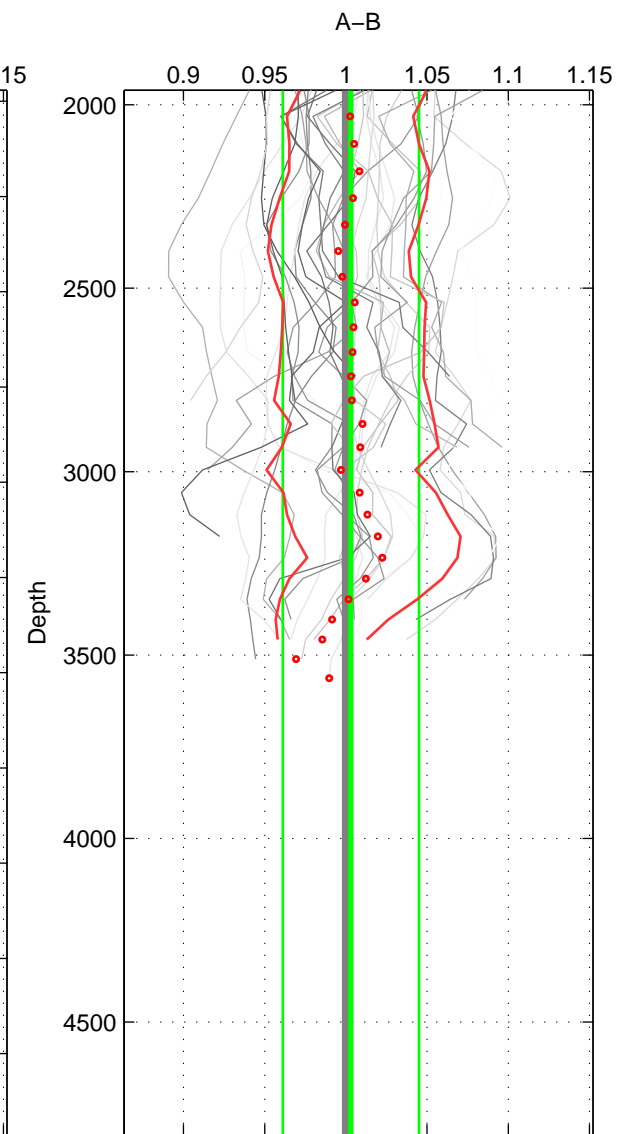

Cruise A (red). Date: Jun 2006 Cruisename: 197-18HU20060524

Cruise B (blue). Date: Jul 1981 Cruisename: 220-316N19810401

\*\*\* "Favourite" values are means of spaces 1 2.

	Offset	O.StDev	Ratio	R.Stdev	Rating
SIGMA:	-0.121	0.381	0.992	0.026	4
THETA:	-0.090	0.382	0.994	0.026	4
DEPTH:	0.038	0.644	1.003	0.042	3
FAV. :	-0.105	0.382	0.993	0.026	4

Profiles of A: 12  
 Profiles of B: 10  
 Diff profs : 31  
 WMoffset (A-B): -0.12104  
 WMoffset stdev: 0.38126  
 WMratio (A/B): 0.99221  
 WMratio stdev: 0.026036

Quality (1-5): 4

Profiles of A: 12  
 Profiles of B: 10  
 Diff profs : 31  
 WMoffset (A-B): -0.089782  
 WMoffset stdev: 0.38245  
 WMratio (A/B): 0.99442  
 WMratio stdev: 0.026043

Quality (1-5): 4

Profiles of A: 12  
 Profiles of B: 10  
 Diff profs : 31  
 WMoffset (A-B): 0.037541  
 WMoffset stdev: 0.64426  
 WMratio (A/B): 1.0031  
 WMratio stdev: 0.041989

Quality (1-5): 3