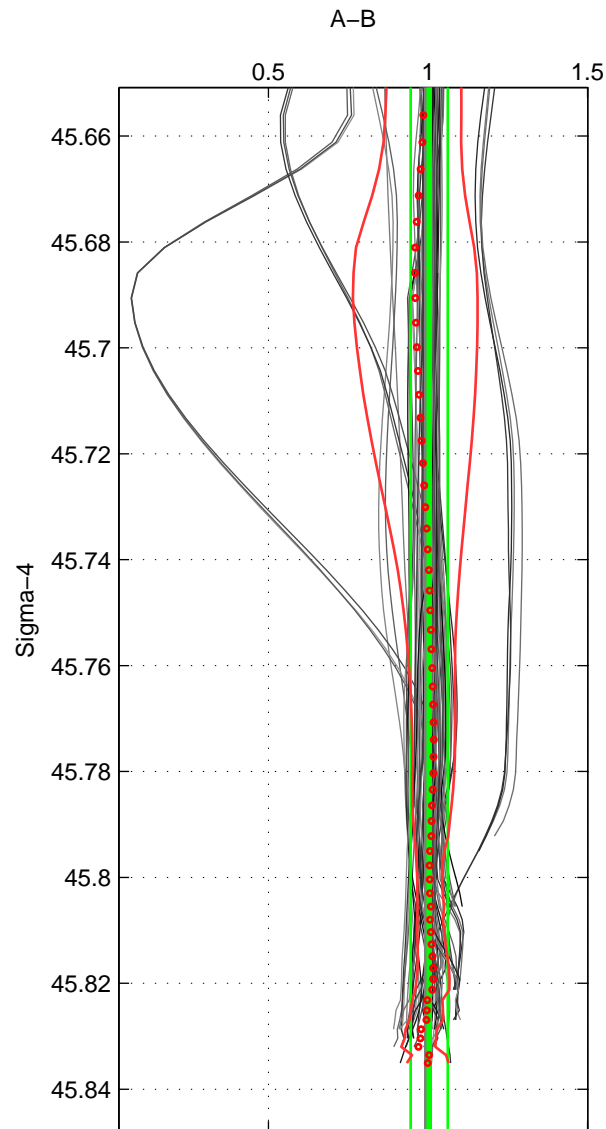

Cruise A (red). Date: Jun 2004 Cruisename: 275-35TH20040604

Cruise B (blue). Date: Jul 1990 Cruisename: 295-64TR19900701

*** "Favourite" values are means of spaces 1 2 3.

	Offset	O.StDev	Ratio	R.Stdev	Rating
SIGMA:	0.066	1.015	1.004	0.058	4
THETA:	0.178	0.563	1.010	0.030	4
DEPTH:	-0.092	0.646	0.995	0.037	4
FAV.:	0.051	0.741	1.003	0.042	4

Profiles of A: 21
 Profiles of B: 12
 Diff profs : 76
 WMoffset (A-B): 0.066156
 WMoffset stdev: 1.0149
 WMratio (A/B): 1.0038
 WMratio stdev: 0.05824

Quality (1-5): 4

Profiles of A: 21
 Profiles of B: 12
 Diff profs : 76
 WMoffset (A-B): 0.17754
 WMoffset stdev: 0.56284
 WMratio (A/B): 1.0104
 WMratio stdev: 0.030082

Quality (1-5): 4

Profiles of A: 21
 Profiles of B: 12
 Diff profs : 76
 WMoffset (A-B): -0.091639
 WMoffset stdev: 0.64643
 WMratio (A/B): 0.99456
 WMratio stdev: 0.036891

Quality (1-5): 4