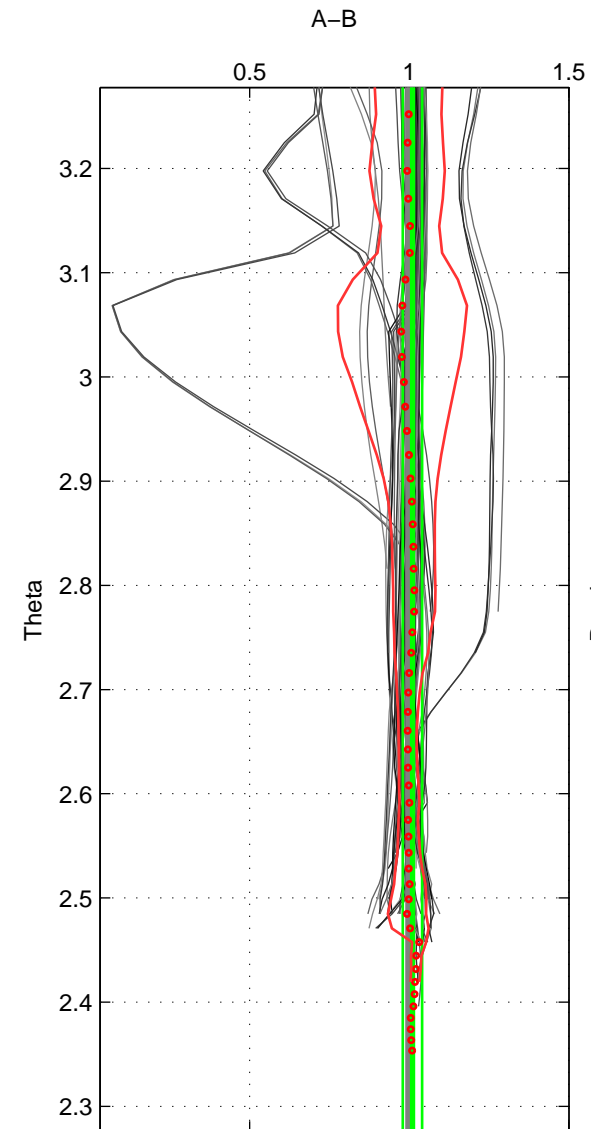

Cruise A (red). Date: Jun 2004 Cruisename: 275-35TH20040604

Cruise B (blue). Date: Jul 1990 Cruisename: 295-64TR19900701

*** "Favourite" values are means of spaces 1 2 3.

	Offset	O.StDev	Ratio	R.Stdev	Rating
SIGMA:	0.066	1.015	1.004	0.058	4
THETA:	0.178	0.563	1.010	0.030	4
DEPTH:	-0.092	0.646	0.995	0.037	4
FAV.:	0.051	0.741	1.003	0.042	4

Profiles of A: 21
 Profiles of B: 12
 Diff profs : 76
 WMoffset (A-B): 0.066156
 WMoffset stdev: 1.0149
 WMratio (A/B): 1.0038
 WMratio stdev: 0.05824

Quality (1-5): 4

Profiles of A: 21
 Profiles of B: 12
 Diff profs : 76
 WMoffset (A-B): 0.17754
 WMoffset stdev: 0.56284
 WMratio (A/B): 1.0104
 WMratio stdev: 0.030082

Quality (1-5): 4

Profiles of A: 21
 Profiles of B: 12
 Diff profs : 76
 WMoffset (A-B): -0.091639
 WMoffset stdev: 0.64643
 WMratio (A/B): 0.99456
 WMratio stdev: 0.036891

Quality (1-5): 4