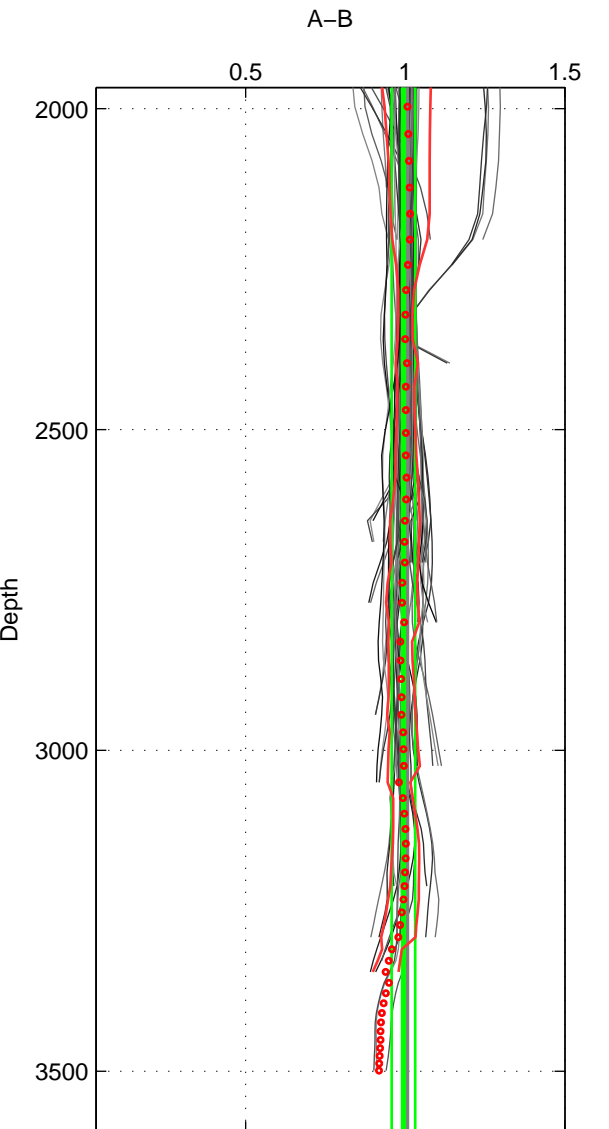

Cruise A (red). Date: Jun 2004 Cruisename: 275-35TH20040604

Cruise B (blue). Date: Jul 1990 Cruisename: 295-64TR19900701

*** "Favourite" values are means of spaces 1 2 3.

	Offset	O.StDev	Ratio	R.Stdev	Rating
SIGMA:	0.066	1.015	1.004	0.058	4
THETA:	0.178	0.563	1.010	0.030	4
DEPTH:	-0.092	0.646	0.995	0.037	4
FAV.:	0.051	0.741	1.003	0.042	4

Profiles of A: 21
 Profiles of B: 12
 Diff profs : 76
 WMoffset (A-B): 0.066156
 WMoffset stdev: 1.0149
 WMratio (A/B): 1.0038
 WMratio stdev: 0.05824

Quality (1-5): 4

Profiles of A: 21
 Profiles of B: 12
 Diff profs : 76
 WMoffset (A-B): 0.17754
 WMoffset stdev: 0.56284
 WMratio (A/B): 1.0104
 WMratio stdev: 0.030082

Quality (1-5): 4

Profiles of A: 21
 Profiles of B: 12
 Diff profs : 76
 WMoffset (A-B): -0.091639
 WMoffset stdev: 0.64643
 WMratio (A/B): 0.99456
 WMratio stdev: 0.036891

Quality (1-5): 4