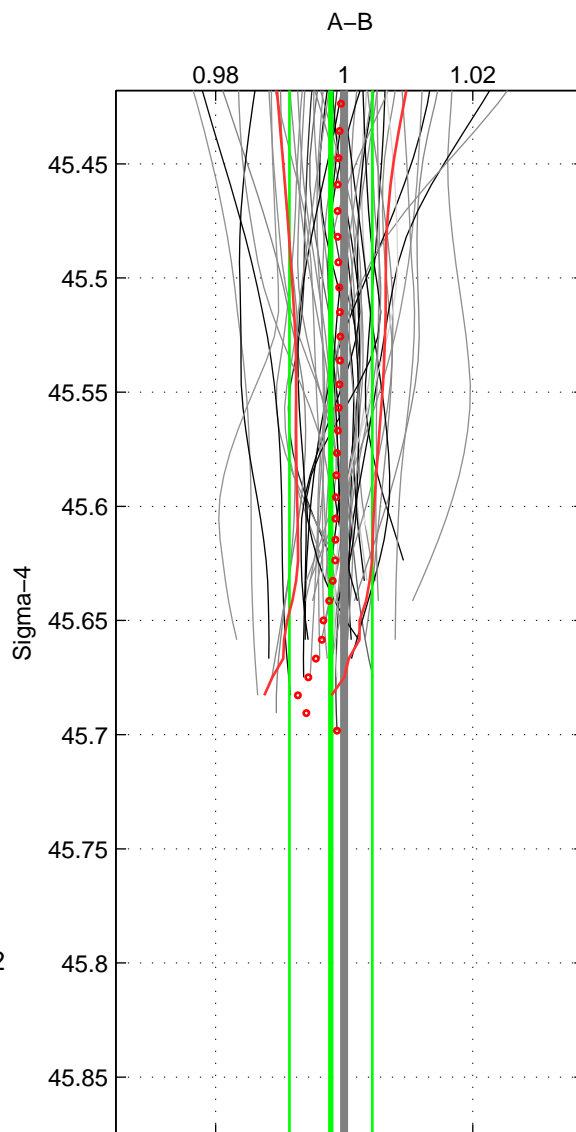

Cruise A (red). Date: Apr 2004 Cruisename: 665-49UF20040421

Cruise B (blue). Date: Feb 2008 Cruisename: 717-49UP20080122

*** "Favourite" values are means of spaces 1 2.

	Offset	O.StDev	Ratio	R.Stdev	Rating
SIGMA:	-0.083	0.252	0.998	0.006	5
THETA:	-0.095	0.284	0.998	0.007	5
DEPTH:	-0.114	0.037	0.997	0.001	3
FAV. :	-0.089	0.268	0.998	0.007	5

Profiles of A: 32
 Profiles of B: 17
 Diff profs : 51
 WMoffset (A-B): -0.083001
 WMoffset stdev: 0.25231
 WMratio (A/B): 0.99792
 WMratio stdev: 0.0064351

Quality (1-5): 5

Profiles of A: 32
 Profiles of B: 17
 Diff profs : 51
 WMoffset (A-B): -0.095269
 WMoffset stdev: 0.28412
 WMratio (A/B): 0.99764
 WMratio stdev: 0.0072024

Quality (1-5): 5

Profiles of A: 32
 Profiles of B: 17
 Diff profs : 51
 WMoffset (A-B): -0.11397
 WMoffset stdev: 0.037229
 WMratio (A/B): 0.99712
 WMratio stdev: 0.0009728

Quality (1-5): 3

Please note that statistics are bad.