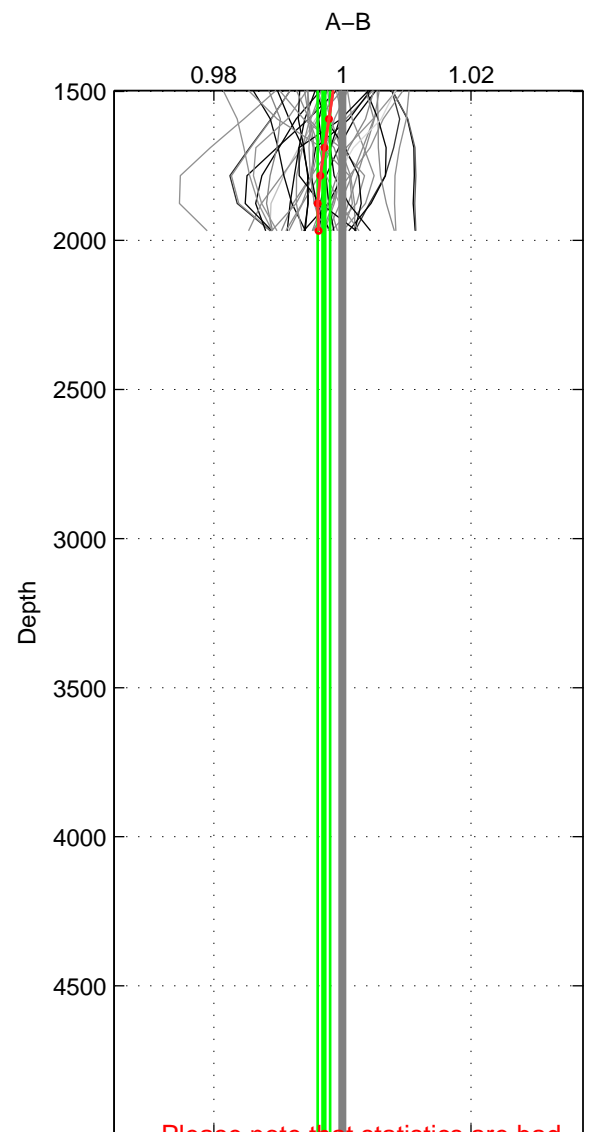

Cruise A (red). Date: Apr 2004 Cruisename: 665-49UF20040421

Cruise B (blue). Date: Feb 2008 Cruisename: 717-49UP20080122

*** "Favourite" values are means of spaces 1 2.

	Offset	O.StDev	Ratio	R.Stdev	Rating
SIGMA:	-0.083	0.252	0.998	0.006	5
THETA:	-0.095	0.284	0.998	0.007	5
DEPTH:	-0.114	0.037	0.997	0.001	3
FAV. :	-0.089	0.268	0.998	0.007	5

Profiles of A: 32
 Profiles of B: 17
 Diff profs : 51
 WMoffset (A-B): -0.083001
 WMoffset stdev: 0.25231
 WMratio (A/B): 0.99792
 WMratio stdev: 0.0064351

Quality (1-5): 5

Profiles of A: 32
 Profiles of B: 17
 Diff profs : 51
 WMoffset (A-B): -0.095269
 WMoffset stdev: 0.28412
 WMratio (A/B): 0.99764
 WMratio stdev: 0.0072024

Quality (1-5): 5

Profiles of A: 32
 Profiles of B: 17
 Diff profs : 51
 WMoffset (A-B): -0.11397
 WMoffset stdev: 0.037229
 WMratio (A/B): 0.99712
 WMratio stdev: 0.0009728

Quality (1-5): 3

Please note that statistics are bad.