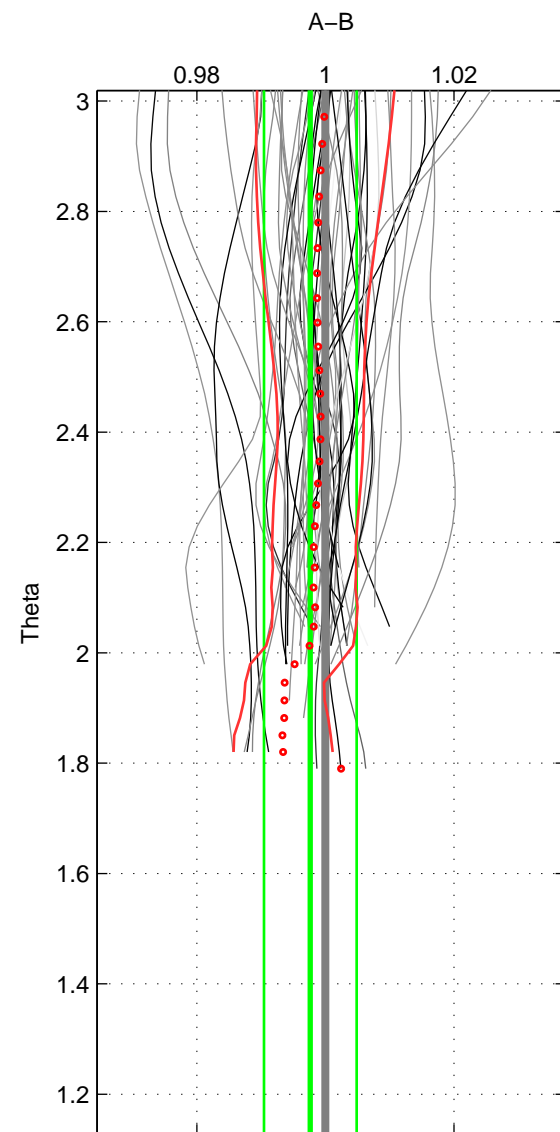

Cruise A (red). Date: Apr 2004 Cruisename: 665-49UF20040421

Cruise B (blue). Date: Feb 2008 Cruisename: 717-49UP20080122

*** "Favourite" values are means of spaces 1 2.

	Offset	O.StDev	Ratio	R.Stdev	Rating
SIGMA:	-0.083	0.252	0.998	0.006	5
THETA:	-0.095	0.284	0.998	0.007	5
DEPTH:	-0.114	0.037	0.997	0.001	3
FAV. :	-0.089	0.268	0.998	0.007	5

Profiles of A: 32
 Profiles of B: 17
 Diff profs : 51
 WMoffset (A-B): -0.083001
 WMoffset stdev: 0.25231
 WMratio (A/B): 0.99792
 WMratio stdev: 0.0064351

Quality (1-5): 5

Profiles of A: 32
 Profiles of B: 17
 Diff profs : 51
 WMoffset (A-B): -0.095269
 WMoffset stdev: 0.28412
 WMratio (A/B): 0.99764
 WMratio stdev: 0.0072024

Quality (1-5): 5

Profiles of A: 32
 Profiles of B: 17
 Diff profs : 51
 WMoffset (A-B): -0.11397
 WMoffset stdev: 0.037229
 WMratio (A/B): 0.99712
 WMratio stdev: 0.0009728

Quality (1-5): 3

Please note that statistics are bad.