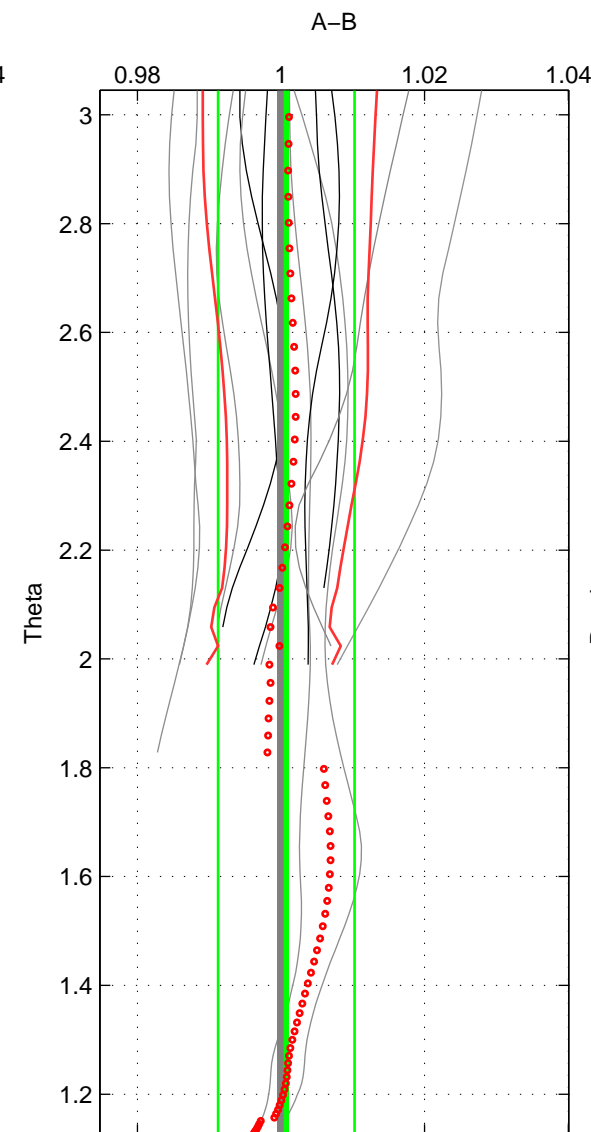

Cruise A (red). Date: Jul 1998 Cruisename: 685-49UP19980703

Cruise B (blue). Date: Feb 2008 Cruisename: 717-49UP20080122

\*\*\* "Favourite" values are means of spaces 1 2.

	Offset	O.StDev	Ratio	R.Stdev	Rating
SIGMA:	-0.016	0.347	1.000	0.009	5
THETA:	0.028	0.371	1.001	0.009	5
DEPTH:	-0.053	0.058	0.999	0.001	3
FAV.:	0.006	0.359	1.000	0.009	5

Profiles of A: 10  
 Profiles of B: 20  
 Diff profs : 12  
 WMoffset (A-B): -0.015883  
 WMoffset stdev: 0.34724  
 WMratio (A/B): 0.9996  
 WMratio stdev: 0.0088941

Quality (1-5): 5

Profiles of A: 10  
 Profiles of B: 20  
 Diff profs : 12  
 WMoffset (A-B): 0.028393  
 WMoffset stdev: 0.37143  
 WMratio (A/B): 1.0007  
 WMratio stdev: 0.0094951

Quality (1-5): 5

Profiles of A: 10  
 Profiles of B: 20  
 Diff profs : 12  
 WMoffset (A-B): -0.052895  
 WMoffset stdev: 0.05775  
 WMratio (A/B): 0.99862  
 WMratio stdev: 0.0014873

Quality (1-5): 3

Please note that statistics are bad.