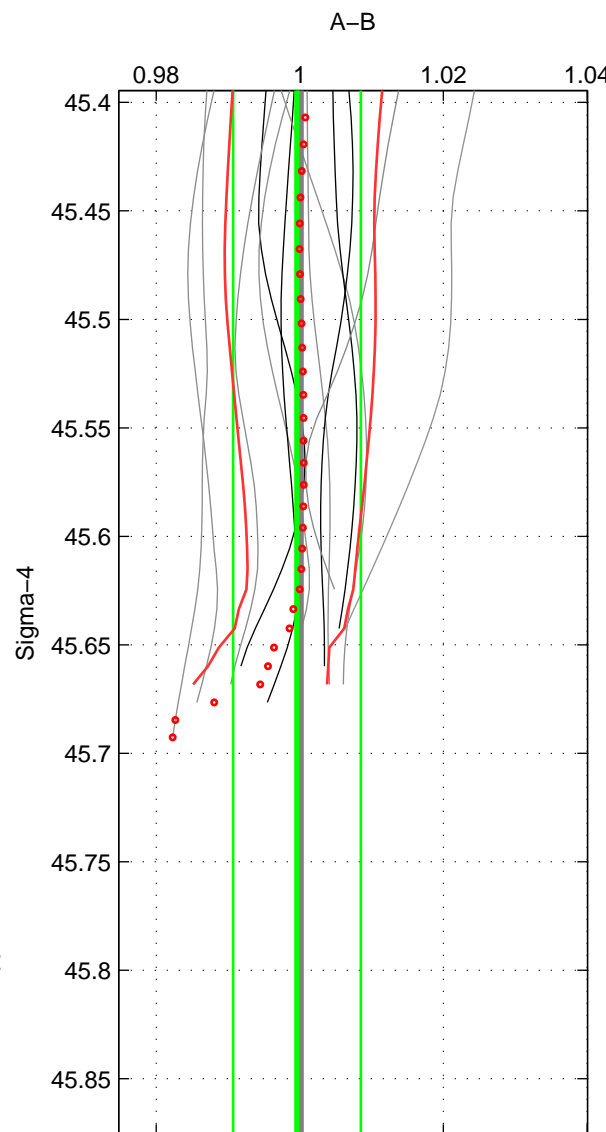

Cruise A (red). Date: Jul 1998 Cruisename: 685-49UP19980703

Cruise B (blue). Date: Feb 2008 Cruisename: 717-49UP20080122

\*\*\* "Favourite" values are means of spaces 1 2.

	Offset	O.StDev	Ratio	R.Stdev	Rating
SIGMA:	-0.016	0.347	1.000	0.009	5
THETA:	0.028	0.371	1.001	0.009	5
DEPTH:	-0.053	0.058	0.999	0.001	3
FAV.:	0.006	0.359	1.000	0.009	5

Profiles of A: 10  
 Profiles of B: 20  
 Diff profs : 12  
 WMoffset (A-B): -0.015883  
 WMoffset stdev: 0.34724  
 WMratio (A/B): 0.9996  
 WMratio stdev: 0.0088941

Quality (1-5): 5

Profiles of A: 10  
 Profiles of B: 20  
 Diff profs : 12  
 WMoffset (A-B): 0.028393  
 WMoffset stdev: 0.37143  
 WMratio (A/B): 1.0007  
 WMratio stdev: 0.0094951

Quality (1-5): 5

Profiles of A: 10  
 Profiles of B: 20  
 Diff profs : 12  
 WMoffset (A-B): -0.052895  
 WMoffset stdev: 0.05775  
 WMratio (A/B): 0.99862  
 WMratio stdev: 0.0014873

Quality (1-5): 3

Please note that statistics are bad.