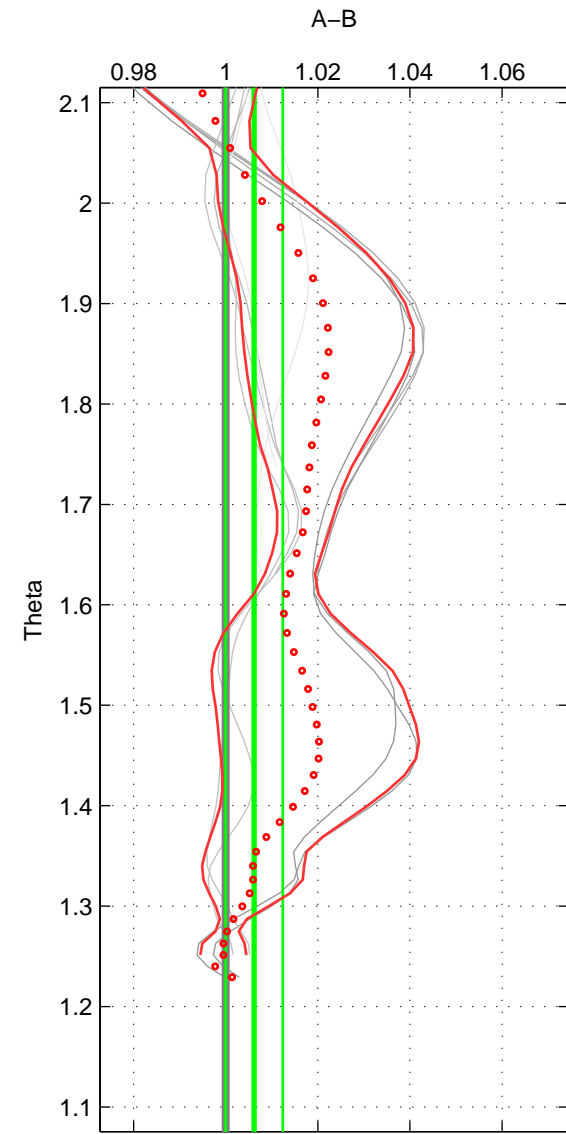

Cruise A (red). Date: Jan 2000 Cruisename: 588-49NZ20000105
 Cruise B (blue). Date: Sep 1993 Cruisename: 730-90BM19930830

*** "Favourite" values are means of spaces 1 2 3.

	Offset	O.StDev	Ratio	R.Stdev	Rating
SIGMA:	0.275	0.257	1.007	0.007	2
THETA:	0.237	0.237	1.006	0.006	2
DEPTH:	-0.111	0.186	0.997	0.005	2
FAV.:	0.134	0.226	1.003	0.006	2

Profiles of A: 4
 Profiles of B: 3
 Diff profs : 9
 WMoffset (A-B): 0.27503
 WMoffset stdev: 0.25661
 WMratio (A/B): 1.0071
 WMratio stdev: 0.006655

Quality (1-5): 2

Profiles of A: 4
 Profiles of B: 3
 Diff profs : 9
 WMoffset (A-B): 0.23691
 WMoffset stdev: 0.23651
 WMratio (A/B): 1.0062
 WMratio stdev: 0.0061997

Quality (1-5): 2

Profiles of A: 4
 Profiles of B: 3
 Diff profs : 9
 WMoffset (A-B): -0.11143
 WMoffset stdev: 0.18568
 WMratio (A/B): 0.99712
 WMratio stdev: 0.0050115

Quality (1-5): 2