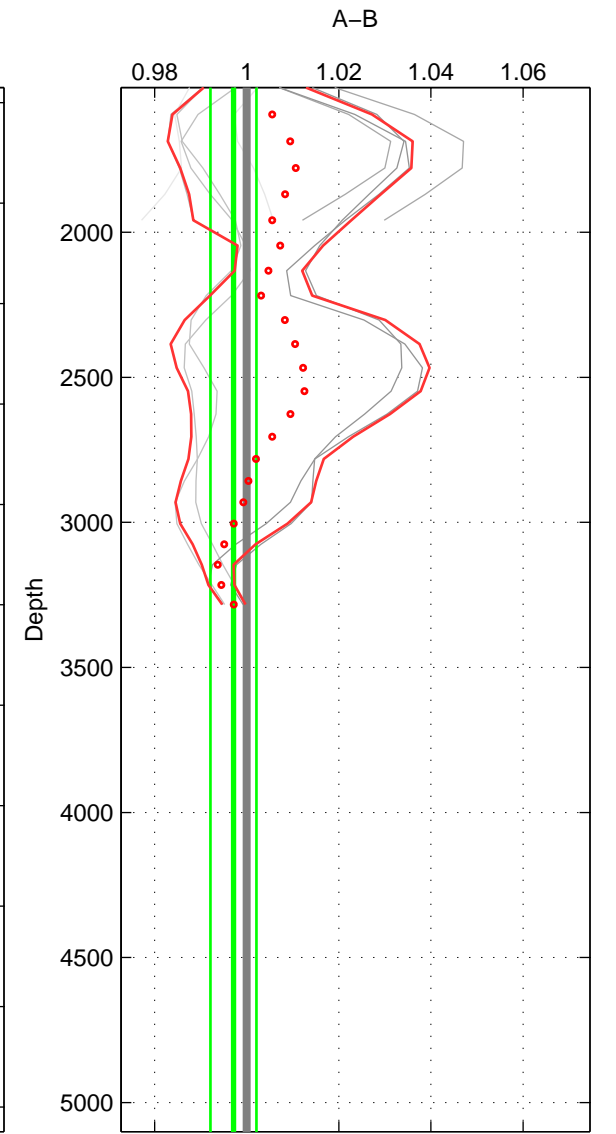

Cruise A (red). Date: Jan 2000 Cruisename: 588-49NZ20000105
 Cruise B (blue). Date: Sep 1993 Cruisename: 730-90BM19930830

*** "Favourite" values are means of spaces 1 2 3.

	Offset	O.StDev	Ratio	R.Stdev	Rating
SIGMA:	0.275	0.257	1.007	0.007	2
THETA:	0.237	0.237	1.006	0.006	2
DEPTH:	-0.111	0.186	0.997	0.005	2
FAV.:	0.134	0.226	1.003	0.006	2

Profiles of A: 4
 Profiles of B: 3
 Diff profs : 9
 WMoffset (A-B): 0.27503
 WMoffset stdev: 0.25661
 WMratio (A/B): 1.0071
 WMratio stdev: 0.006655

Quality (1-5): 2

Profiles of A: 4
 Profiles of B: 3
 Diff profs : 9
 WMoffset (A-B): 0.23691
 WMoffset stdev: 0.23651
 WMratio (A/B): 1.0062
 WMratio stdev: 0.0061997

Quality (1-5): 2

Profiles of A: 4
 Profiles of B: 3
 Diff profs : 9
 WMoffset (A-B): -0.11143
 WMoffset stdev: 0.18568
 WMratio (A/B): 0.99712
 WMratio stdev: 0.0050115

Quality (1-5): 2