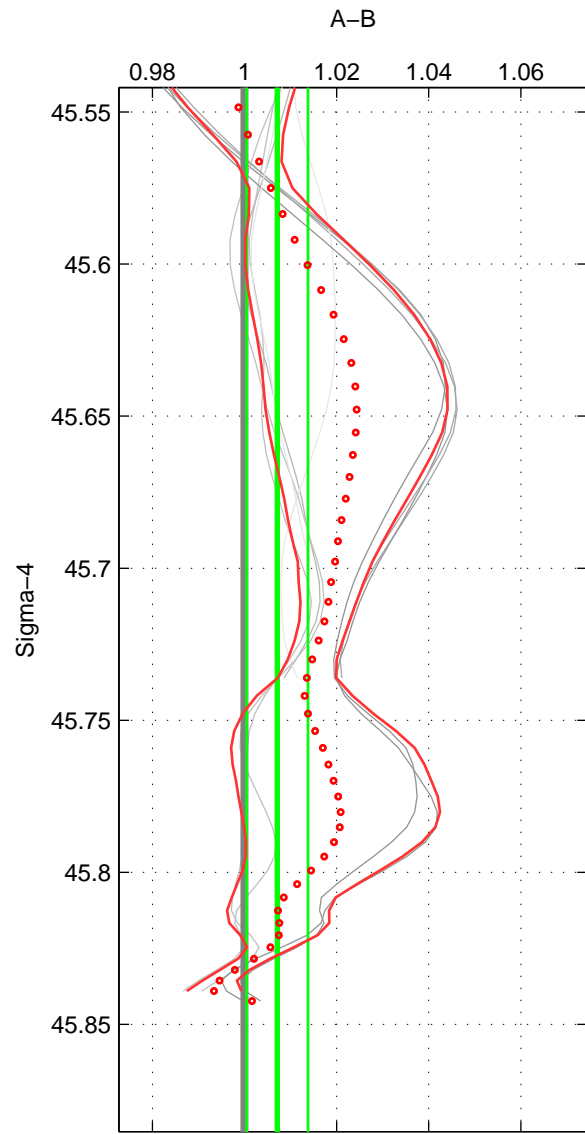

Cruise A (red). Date: Jan 2000 Cruisename: 588-49NZ20000105
 Cruise B (blue). Date: Sep 1993 Cruisename: 730-90BM19930830

*** "Favourite" values are means of spaces 1 2 3.

	Offset	O.StDev	Ratio	R.Stdev	Rating
SIGMA:	0.275	0.257	1.007	0.007	2
THETA:	0.237	0.237	1.006	0.006	2
DEPTH:	-0.111	0.186	0.997	0.005	2
FAV.:	0.134	0.226	1.003	0.006	2

Profiles of A: 4
 Profiles of B: 3
 Diff profs : 9
 WMoffset (A-B): 0.27503
 WMoffset stdev: 0.25661
 WMratio (A/B): 1.0071
 WMratio stdev: 0.006655

Quality (1-5): 2

Profiles of A: 4
 Profiles of B: 3
 Diff profs : 9
 WMoffset (A-B): 0.23691
 WMoffset stdev: 0.23651
 WMratio (A/B): 1.0062
 WMratio stdev: 0.0061997

Quality (1-5): 2

Profiles of A: 4
 Profiles of B: 3
 Diff profs : 9
 WMoffset (A-B): -0.11143
 WMoffset stdev: 0.18568
 WMratio (A/B): 0.99712
 WMratio stdev: 0.0050115

Quality (1-5): 2