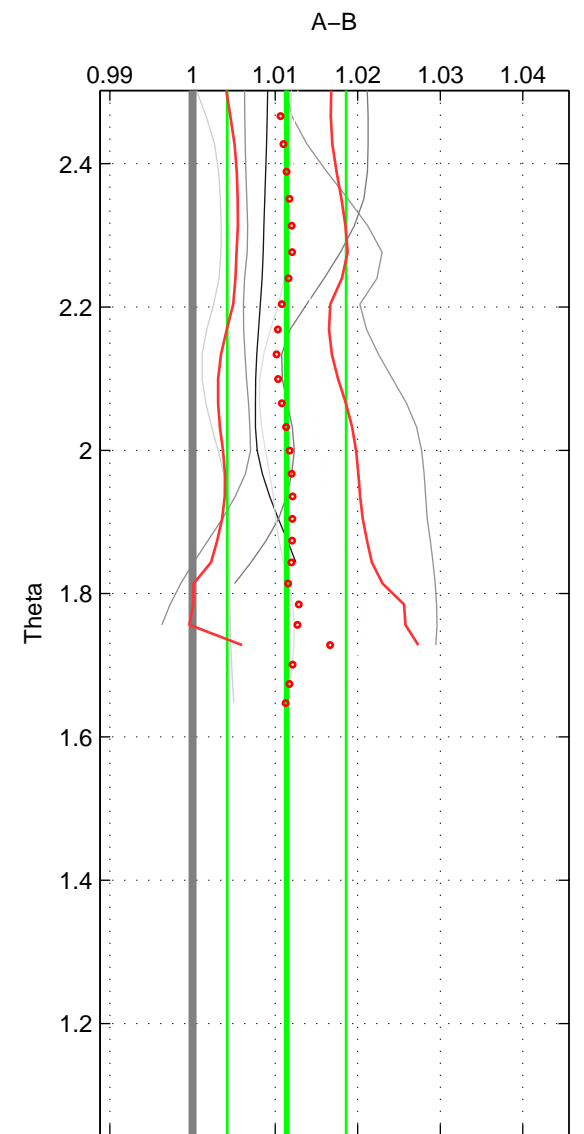

Cruise A (red). Date: Nov 1997 Cruisename: 581-49NZ19971111

Cruise B (blue). Date: Jun 1997 Cruisename: 681-49UP19970530

\*\*\* "Favourite" values are means of spaces 1 2.

	Offset	O.StDev	Ratio	R.Stdev	Rating
SIGMA:	0.467	0.312	1.011	0.008	4
THETA:	0.480	0.301	1.011	0.007	4
DEPTH:	0.898	0.054	1.022	0.002	3
FAV.:	0.474	0.306	1.011	0.007	4

Profiles of A: 6  
 Profiles of B: 7  
 Diff profs : 7  
 WMoffset (A-B): 0.46731  
 WMoffset stdev: 0.3118  
 WMratio (A/B): 1.0112  
 WMratio stdev: 0.0075357

Quality (1-5): 4

Profiles of A: 6  
 Profiles of B: 7  
 Diff profs : 7  
 WMoffset (A-B): 0.48006  
 WMoffset stdev: 0.30069  
 WMratio (A/B): 1.0114  
 WMratio stdev: 0.007205

Quality (1-5): 4

Profiles of A: 6  
 Profiles of B: 7  
 Diff profs : 7  
 WMoffset (A-B): 0.8976  
 WMoffset stdev: 0.053678  
 WMratio (A/B): 1.0219  
 WMratio stdev: 0.0016214

Quality (1-5): 3

Please note that statistics are bad.