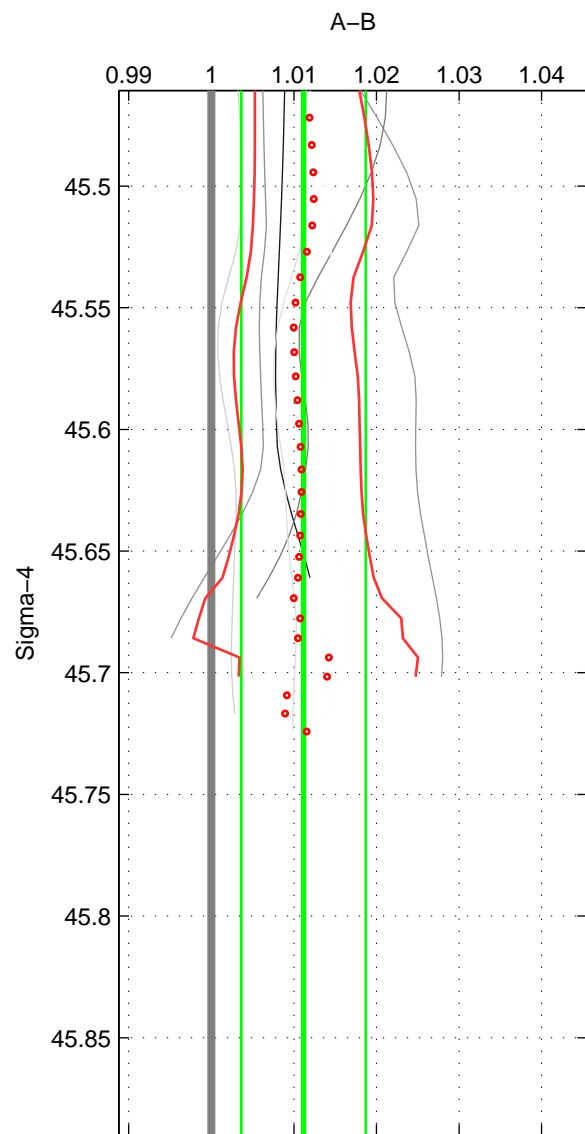

Cruise A (red). Date: Nov 1997 Cruisename: 581-49NZ19971111

Cruise B (blue). Date: Jun 1997 Cruisename: 681-49UP19970530

\*\*\* "Favourite" values are means of spaces 1 2.

	Offset	O.StDev	Ratio	R.Stdev	Rating
SIGMA:	0.467	0.312	1.011	0.008	4
THETA:	0.480	0.301	1.011	0.007	4
DEPTH:	0.898	0.054	1.022	0.002	3
FAV.:	0.474	0.306	1.011	0.007	4

Profiles of A: 6  
 Profiles of B: 7  
 Diff profs : 7  
 WMoffset (A-B): 0.46731  
 WMoffset stdev: 0.3118  
 WMratio (A/B): 1.0112  
 WMratio stdev: 0.0075357

Quality (1-5): 4

Profiles of A: 6  
 Profiles of B: 7  
 Diff profs : 7  
 WMoffset (A-B): 0.48006  
 WMoffset stdev: 0.30069  
 WMratio (A/B): 1.0114  
 WMratio stdev: 0.007205

Quality (1-5): 4

Profiles of A: 6  
 Profiles of B: 7  
 Diff profs : 7  
 WMoffset (A-B): 0.8976  
 WMoffset stdev: 0.053678  
 WMratio (A/B): 1.0219  
 WMratio stdev: 0.0016214

Quality (1-5): 3

Please note that statistics are bad.