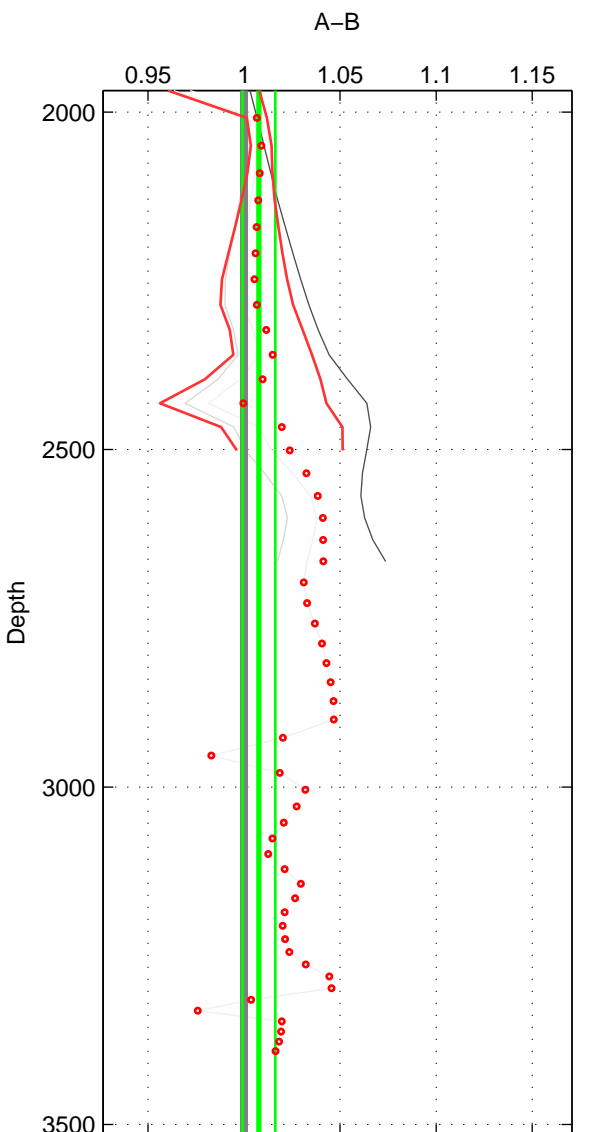

Cruise A (red). Date: Sep 1993 Cruisename: 33-18SN19950803

Cruise B (blue). Date: Aug 2005 Cruisename: 41-18SN20050729

*** "Favourite" values are means of spaces 1 2 3.

	Offset	O.StDev	Ratio	R.Stdev	Rating
SIGMA:	0.155	0.108	1.011	0.008	2
THETA:	-0.224	0.185	0.984	0.013	2
DEPTH:	0.109	0.119	1.008	0.009	2
FAV.:	0.013	0.138	1.001	0.010	2

Profiles of A: 3
 Profiles of B: 4
 Diff profs : 7
 WMoffset (A-B): 0.15489
 WMoffset stdev: 0.10836
 WMratio (A/B): 1.0111
 WMratio stdev: 0.0078568

Quality (1-5): 2

Profiles of A: 3
 Profiles of B: 4
 Diff profs : 7
 WMoffset (A-B): -0.22429
 WMoffset stdev: 0.1854
 WMratio (A/B): 0.98403
 WMratio stdev: 0.013138

Quality (1-5): 2

Profiles of A: 3
 Profiles of B: 4
 Diff profs : 7
 WMoffset (A-B): 0.1085
 WMoffset stdev: 0.11874
 WMratio (A/B): 1.0077
 WMratio stdev: 0.0085391

Quality (1-5): 2