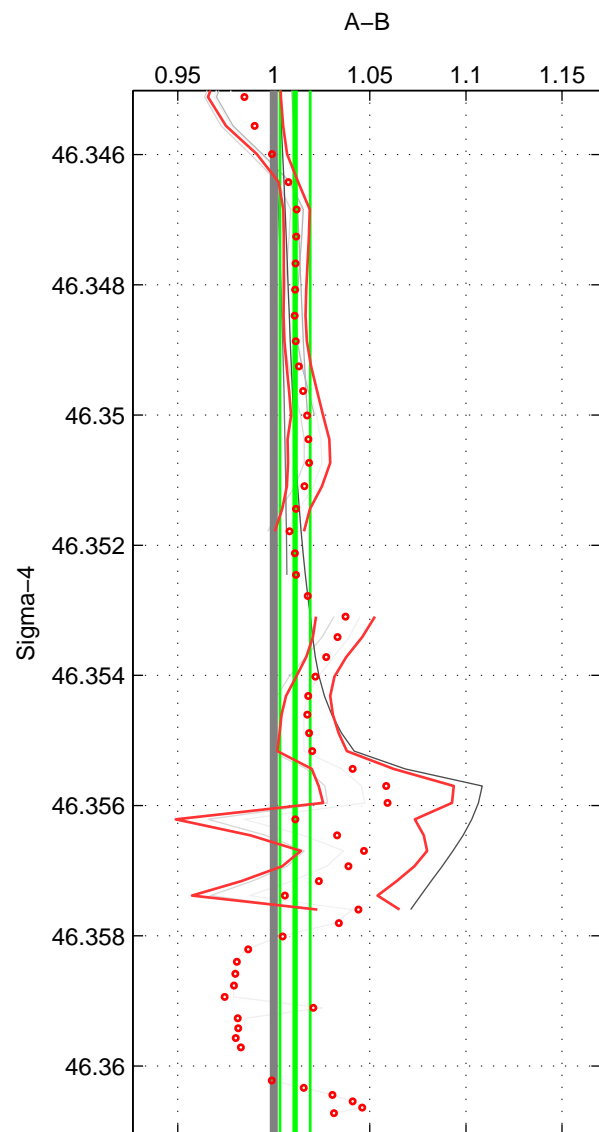

Cruise A (red). Date: Sep 1993 Cruisename: 33-18SN19950803

Cruise B (blue). Date: Aug 2005 Cruisename: 41-18SN20050729

*** "Favourite" values are means of spaces 1 2 3.

	Offset	O.StDev	Ratio	R.Stdev	Rating
SIGMA:	0.155	0.108	1.011	0.008	2
THETA:	-0.224	0.185	0.984	0.013	2
DEPTH:	0.109	0.119	1.008	0.009	2
FAV.:	0.013	0.138	1.001	0.010	2

Profiles of A: 3
 Profiles of B: 4
 Diff profs : 7
 WMoffset (A-B): 0.15489
 WMoffset stdev: 0.10836
 WMratio (A/B): 1.0111
 WMratio stdev: 0.0078568

Quality (1-5): 2

Profiles of A: 3
 Profiles of B: 4
 Diff profs : 7
 WMoffset (A-B): -0.22429
 WMoffset stdev: 0.1854
 WMratio (A/B): 0.98403
 WMratio stdev: 0.013138

Quality (1-5): 2

Profiles of A: 3
 Profiles of B: 4
 Diff profs : 7
 WMoffset (A-B): 0.1085
 WMoffset stdev: 0.11874
 WMratio (A/B): 1.0077
 WMratio stdev: 0.0085391

Quality (1-5): 2