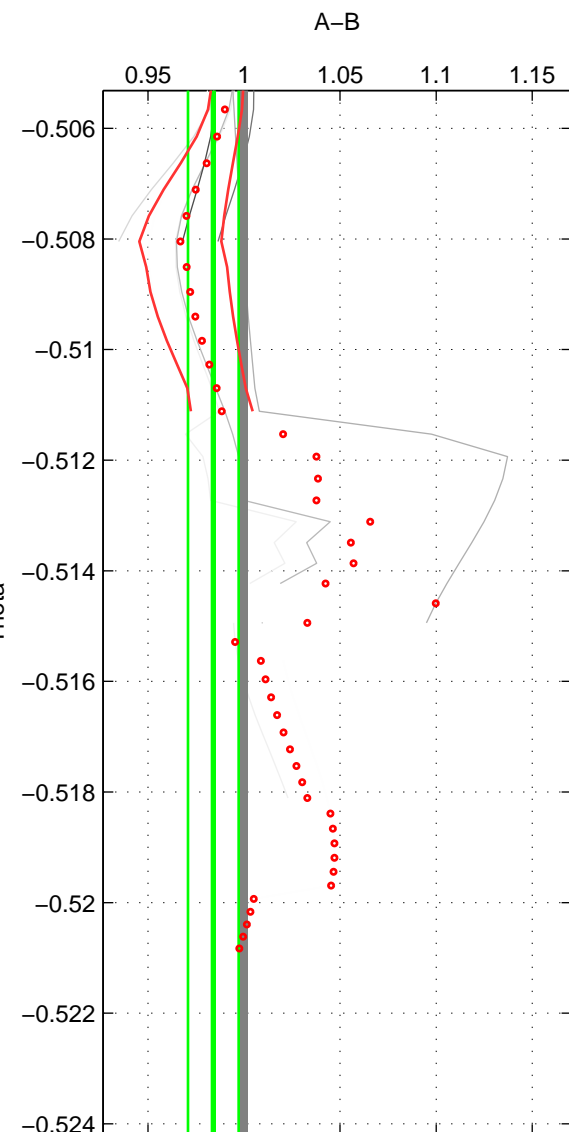

Cruise A (red). Date: Sep 1993 Cruisename: 33-18SN19950803

Cruise B (blue). Date: Aug 2005 Cruisename: 41-18SN20050729

*** "Favourite" values are means of spaces 1 2 3.

	Offset	O.StDev	Ratio	R.Stdev	Rating
SIGMA:	0.155	0.108	1.011	0.008	2
THETA:	-0.224	0.185	0.984	0.013	2
DEPTH:	0.109	0.119	1.008	0.009	2
FAV.:	0.013	0.138	1.001	0.010	2

Profiles of A: 3
 Profiles of B: 4
 Diff profs : 7
 WMoffset (A-B): 0.15489
 WMoffset stdev: 0.10836
 WMratio (A/B): 1.0111
 WMratio stdev: 0.0078568

Quality (1-5): 2

Profiles of A: 3
 Profiles of B: 4
 Diff profs : 7
 WMoffset (A-B): -0.22429
 WMoffset stdev: 0.1854
 WMratio (A/B): 0.98403
 WMratio stdev: 0.013138

Quality (1-5): 2

Profiles of A: 3
 Profiles of B: 4
 Diff profs : 7
 WMoffset (A-B): 0.1085
 WMoffset stdev: 0.11874
 WMratio (A/B): 1.0077
 WMratio stdev: 0.0085391

Quality (1-5): 2