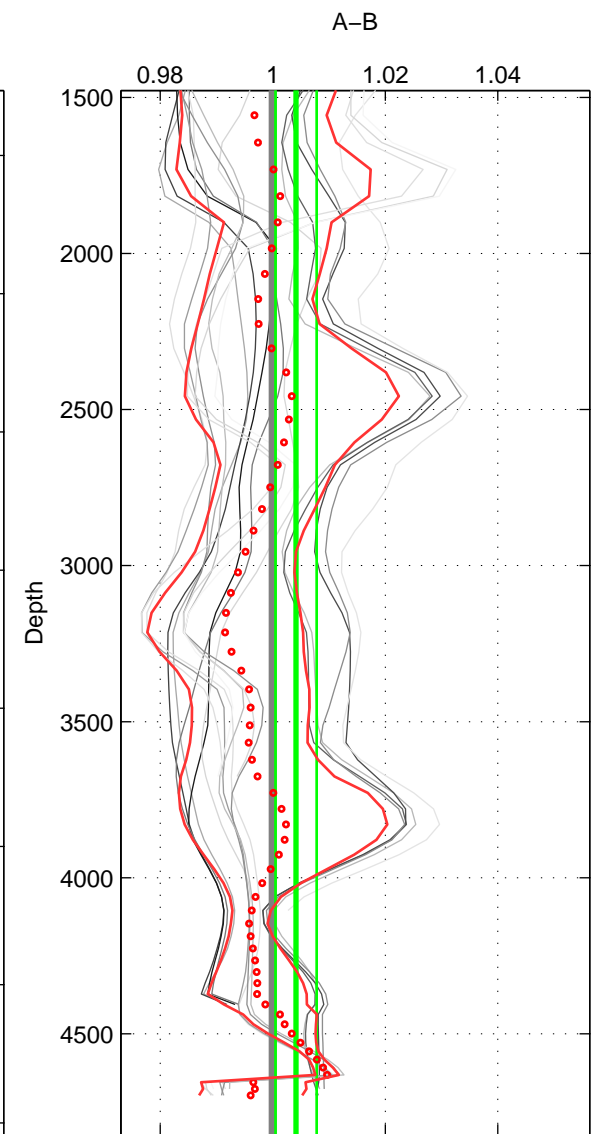

Cruise A (red). Date: Mar 1994 Cruisename: 481-31DS19940126

Cruise B (blue). Date: Mar 1992 Cruisename: 733-90KD19920214

\*\*\* "Favourite" values are means of spaces 1 2 3.

	Offset	O.StDev	Ratio	R.Stdev	Rating
SIGMA:	-0.060	0.265	0.998	0.008	5
THETA:	-0.095	0.285	0.997	0.009	5
DEPTH:	0.134	0.118	1.004	0.004	5
FAV. :	-0.007	0.223	1.000	0.007	5

Profiles of A: 4  
 Profiles of B: 5  
 Diff profs : 17  
 WMoffset (A-B): -0.059649  
 WMoffset stdev: 0.26465  
 WMratio (A/B): 0.99814  
 WMratio stdev: 0.0082471

Quality (1-5): 5

Profiles of A: 4  
 Profiles of B: 5  
 Diff profs : 17  
 WMoffset (A-B): -0.094541  
 WMoffset stdev: 0.28534  
 WMratio (A/B): 0.99704  
 WMratio stdev: 0.008909

Quality (1-5): 5

Profiles of A: 4  
 Profiles of B: 5  
 Diff profs : 17  
 WMoffset (A-B): 0.13385  
 WMoffset stdev: 0.11756  
 WMratio (A/B): 1.0042  
 WMratio stdev: 0.0036516

Quality (1-5): 5