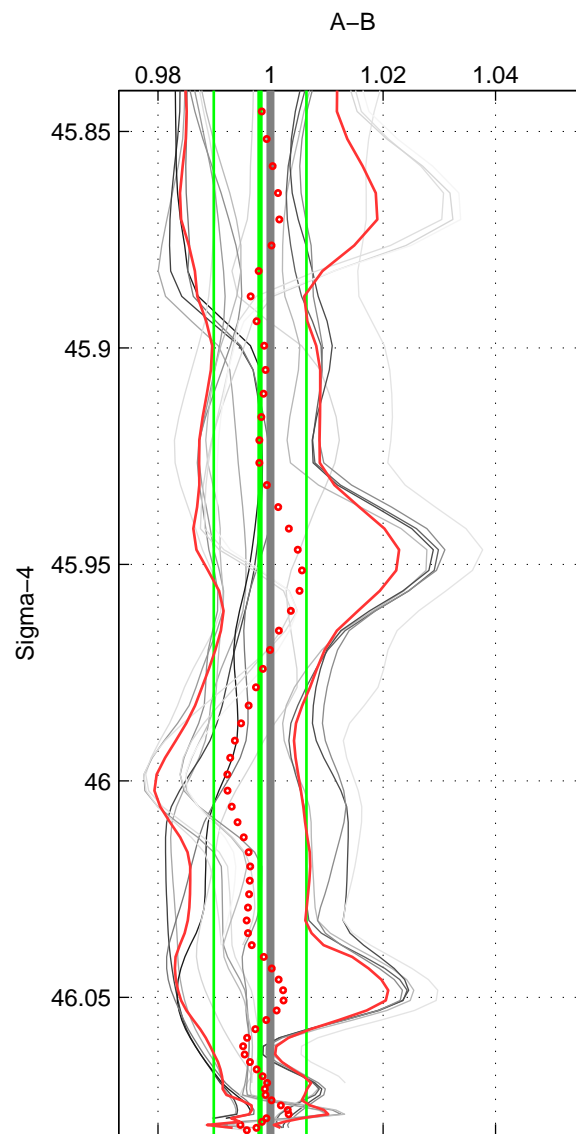

Cruise A (red). Date: Mar 1994 Cruisename: 481-31DS19940126

Cruise B (blue). Date: Mar 1992 Cruisename: 733-90KD19920214

\*\*\* "Favourite" values are means of spaces 1 2 3.

	Offset	O.StDev	Ratio	R.Stdev	Rating
SIGMA:	-0.060	0.265	0.998	0.008	5
THETA:	-0.095	0.285	0.997	0.009	5
DEPTH:	0.134	0.118	1.004	0.004	5
FAV. :	-0.007	0.223	1.000	0.007	5

Profiles of A: 4  
 Profiles of B: 5  
 Diff profs : 17  
 WMoffset (A-B): -0.059649  
 WMoffset stdev: 0.26465  
 WMratio (A/B): 0.99814  
 WMratio stdev: 0.0082471

Quality (1-5): 5

Profiles of A: 4  
 Profiles of B: 5  
 Diff profs : 17  
 WMoffset (A-B): -0.094541  
 WMoffset stdev: 0.28534  
 WMratio (A/B): 0.99704  
 WMratio stdev: 0.008909

Quality (1-5): 5

Profiles of A: 4  
 Profiles of B: 5  
 Diff profs : 17  
 WMoffset (A-B): 0.13385  
 WMoffset stdev: 0.11756  
 WMratio (A/B): 1.0042  
 WMratio stdev: 0.0036516

Quality (1-5): 5