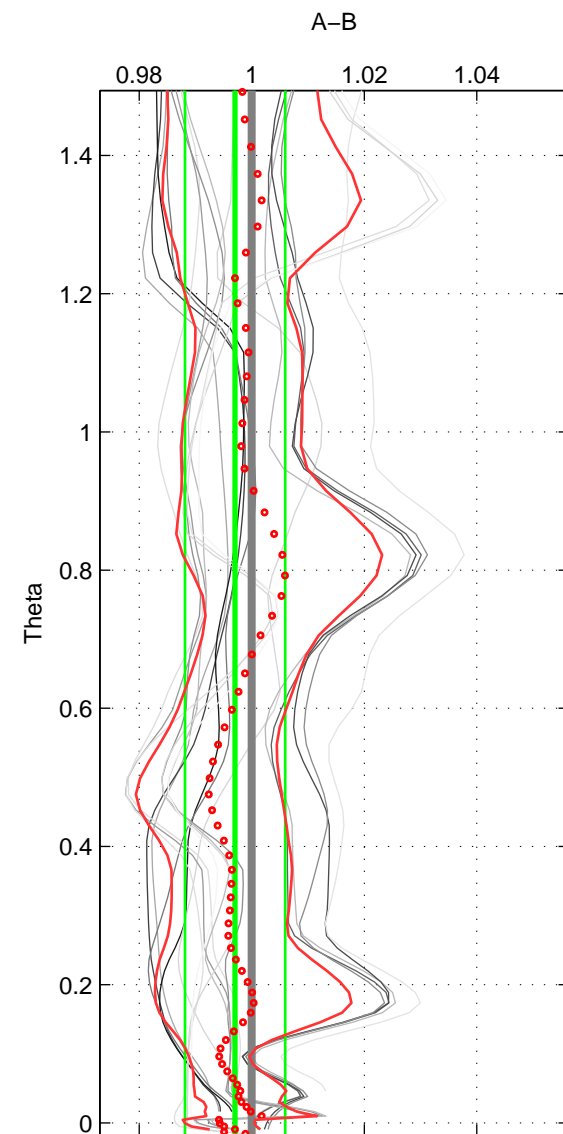

Cruise A (red). Date: Mar 1994 Cruisename: 481-31DS19940126

Cruise B (blue). Date: Mar 1992 Cruisename: 733-90KD19920214

\*\*\* "Favourite" values are means of spaces 1 2 3.

	Offset	O.StDev	Ratio	R.Stdev	Rating
SIGMA:	-0.060	0.265	0.998	0.008	5
THETA:	-0.095	0.285	0.997	0.009	5
DEPTH:	0.134	0.118	1.004	0.004	5
FAV. :	-0.007	0.223	1.000	0.007	5

Profiles of A: 4  
 Profiles of B: 5  
 Diff profs : 17  
 WMoffset (A-B): -0.059649  
 WMoffset stdev: 0.26465  
 WMratio (A/B): 0.99814  
 WMratio stdev: 0.0082471

Quality (1-5): 5

Profiles of A: 4  
 Profiles of B: 5  
 Diff profs : 17  
 WMoffset (A-B): -0.094541  
 WMoffset stdev: 0.28534  
 WMratio (A/B): 0.99704  
 WMratio stdev: 0.008909

Quality (1-5): 5

Profiles of A: 4  
 Profiles of B: 5  
 Diff profs : 17  
 WMoffset (A-B): 0.13385  
 WMoffset stdev: 0.11756  
 WMratio (A/B): 1.0042  
 WMratio stdev: 0.0036516

Quality (1-5): 5