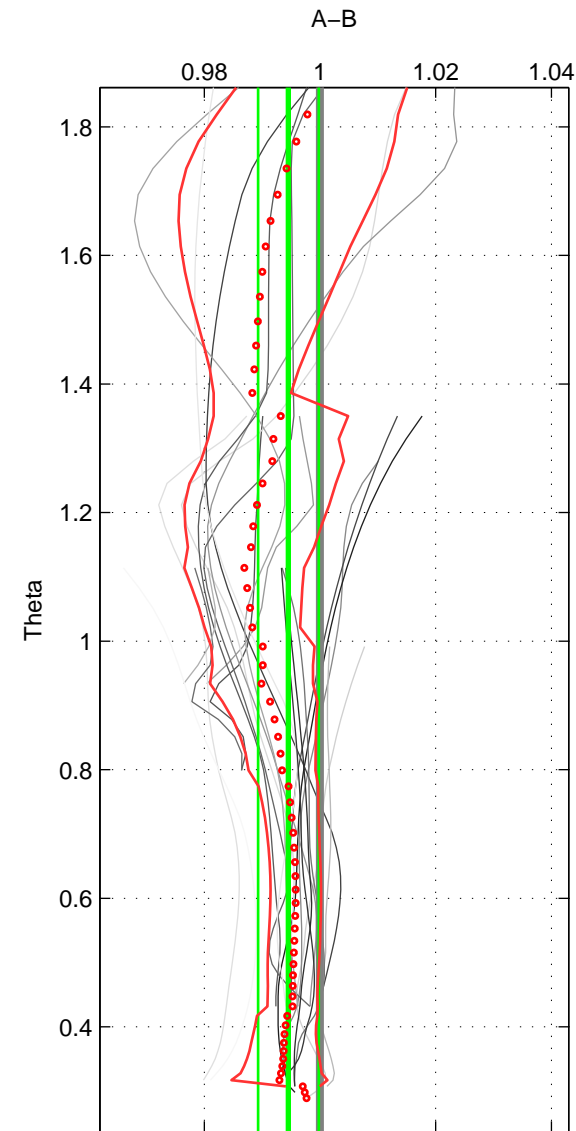

Cruise A (red). Date: Oct 2007 Cruisename: 128-06AQ20071128
 Cruise B (blue). Date: Mar 2010 Cruisename: 256-33RO20100308

*** "Favourite" values are means of spaces 1 2 3.

	Offset	O.StDev	Ratio	R.Stdev	Rating
SIGMA:	-0.740	0.993	0.996	0.005	4
THETA:	-1.143	1.100	0.995	0.005	4
DEPTH:	-2.029	1.903	0.990	0.009	4
FAV. :	-1.304	1.332	0.994	0.006	4

Profiles of A: 3
 Profiles of B: 13
 Diff profs : 21
 WMoffset (A-B): -0.7396
 WMoffset stdev: 0.99276
 WMratio (A/B): 0.99647
 WMratio stdev: 0.0047484

Quality (1-5): 4

Profiles of A: 3
 Profiles of B: 13
 Diff profs : 21
 WMoffset (A-B): -1.1427
 WMoffset stdev: 1.0998
 WMratio (A/B): 0.99455
 WMratio stdev: 0.0052382

Quality (1-5): 4

Profiles of A: 3
 Profiles of B: 13
 Diff profs : 21
 WMoffset (A-B): -2.0291
 WMoffset stdev: 1.9033
 WMratio (A/B): 0.99025
 WMratio stdev: 0.0091477

Quality (1-5): 4