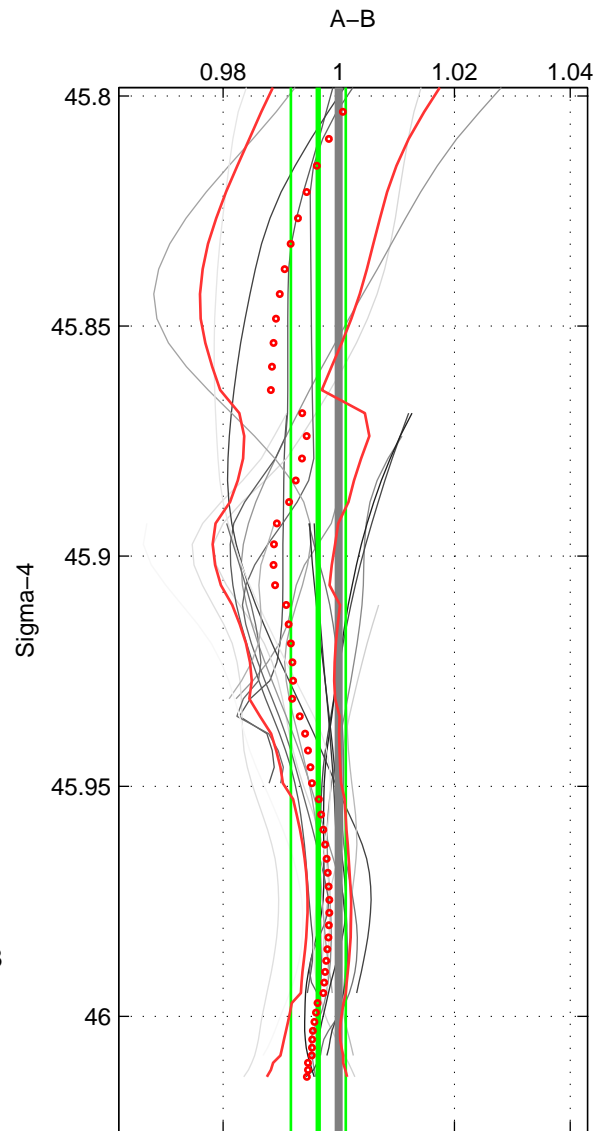

Cruise A (red). Date: Oct 2007 Cruisename: 128-06AQ20071128
 Cruise B (blue). Date: Mar 2010 Cruisename: 256-33RO20100308

*** "Favourite" values are means of spaces 1 2 3.

	Offset	O.StDev	Ratio	R.Stdev	Rating
SIGMA:	-0.740	0.993	0.996	0.005	4
THETA:	-1.143	1.100	0.995	0.005	4
DEPTH:	-2.029	1.903	0.990	0.009	4
FAV. :	-1.304	1.332	0.994	0.006	4

Profiles of A: 3
 Profiles of B: 13
 Diff profs : 21
 WMoffset (A-B): -0.7396
 WMoffset stdev: 0.99276
 WMratio (A/B): 0.99647
 WMratio stdev: 0.0047484

Quality (1-5): 4

Profiles of A: 3
 Profiles of B: 13
 Diff profs : 21
 WMoffset (A-B): -1.1427
 WMoffset stdev: 1.0998
 WMratio (A/B): 0.99455
 WMratio stdev: 0.0052382

Quality (1-5): 4

Profiles of A: 3
 Profiles of B: 13
 Diff profs : 21
 WMoffset (A-B): -2.0291
 WMoffset stdev: 1.9033
 WMratio (A/B): 0.99025
 WMratio stdev: 0.0091477

Quality (1-5): 4