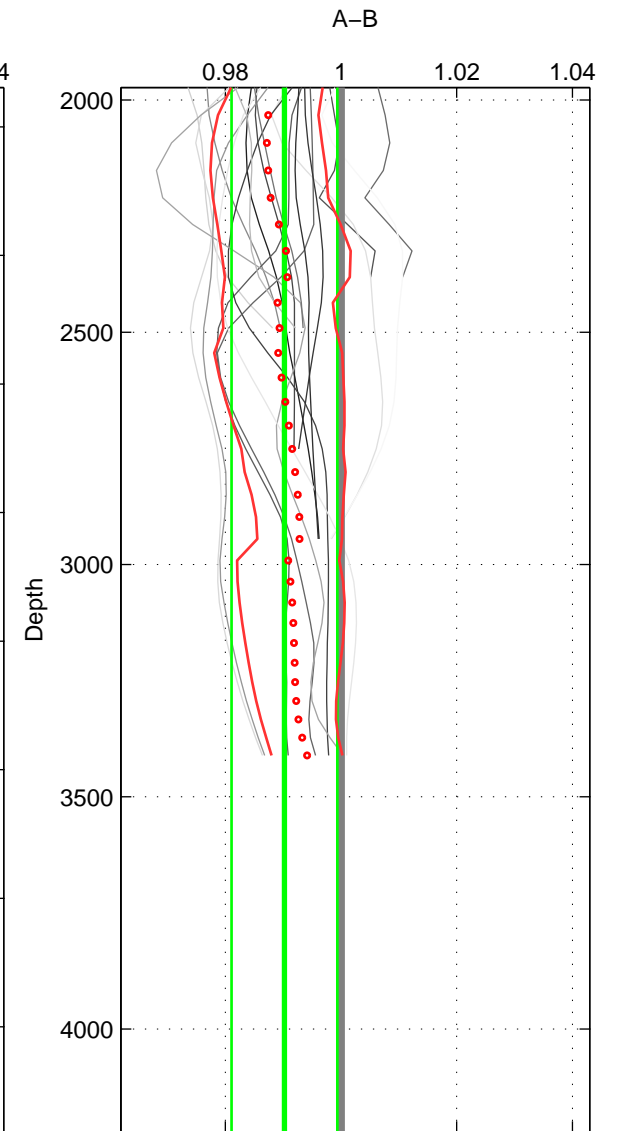

Cruise A (red). Date: Oct 2007 Cruisename: 128-06AQ20071128
 Cruise B (blue). Date: Mar 2010 Cruisename: 256-33RO20100308

*** "Favourite" values are means of spaces 1 2 3.

	Offset	O.StDev	Ratio	R.Stdev	Rating
SIGMA:	-0.740	0.993	0.996	0.005	4
THETA:	-1.143	1.100	0.995	0.005	4
DEPTH:	-2.029	1.903	0.990	0.009	4
FAV. :	-1.304	1.332	0.994	0.006	4

Profiles of A: 3
 Profiles of B: 13
 Diff profs : 21
 WMoffset (A-B): -0.7396
 WMoffset stdev: 0.99276
 WMratio (A/B): 0.99647
 WMratio stdev: 0.0047484

Quality (1-5): 4

Profiles of A: 3
 Profiles of B: 13
 Diff profs : 21
 WMoffset (A-B): -1.1427
 WMoffset stdev: 1.0998
 WMratio (A/B): 0.99455
 WMratio stdev: 0.0052382

Quality (1-5): 4

Profiles of A: 3
 Profiles of B: 13
 Diff profs : 21
 WMoffset (A-B): -2.0291
 WMoffset stdev: 1.9033
 WMratio (A/B): 0.99025
 WMratio stdev: 0.0091477

Quality (1-5): 4