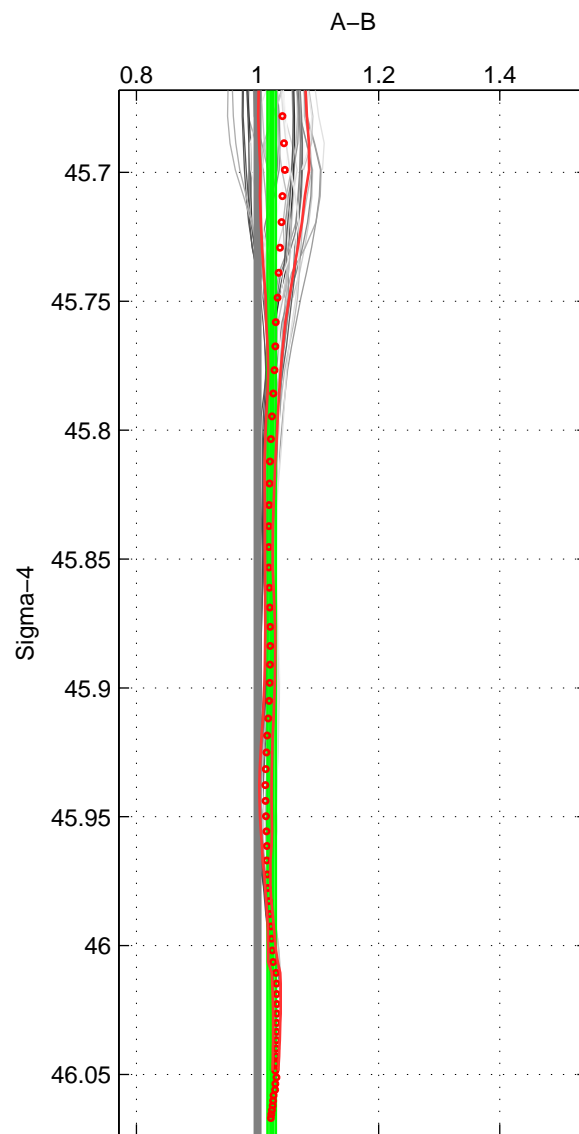

Cruise A (red). Date: Apr 2013 Cruisename: 218-29HE20130320
 Cruise B (blue). Date: Apr 1995 Cruisename: 320-74JC19950320

*** "Favourite" values are means of spaces 1 2 3.

	Offset	O.StDev	Ratio	R.Stdev	Rating
SIGMA:	5.322	1.480	1.023	0.007	5
THETA:	5.645	1.275	1.025	0.006	5
DEPTH:	6.061	2.737	1.025	0.012	5
FAV.:	5.676	1.831	1.025	0.008	5

Profiles of A: 5
 Profiles of B: 11
 Diff profs: 39
 WMoffset (A-B): 5.3219
 WMoffset stdev: 1.4795
 WMratio (A/B): 1.0233
 WMratio stdev: 0.0067126

Quality (1-5): 5

Profiles of A: 5
 Profiles of B: 11
 Diff profs: 39
 WMoffset (A-B): 5.6445
 WMoffset stdev: 1.2751
 WMratio (A/B): 1.025
 WMratio stdev: 0.0058376

Quality (1-5): 5

Profiles of A: 5
 Profiles of B: 11
 Diff profs: 39
 WMoffset (A-B): 6.061
 WMoffset stdev: 2.737
 WMratio (A/B): 1.0253
 WMratio stdev: 0.011546

Quality (1-5): 5