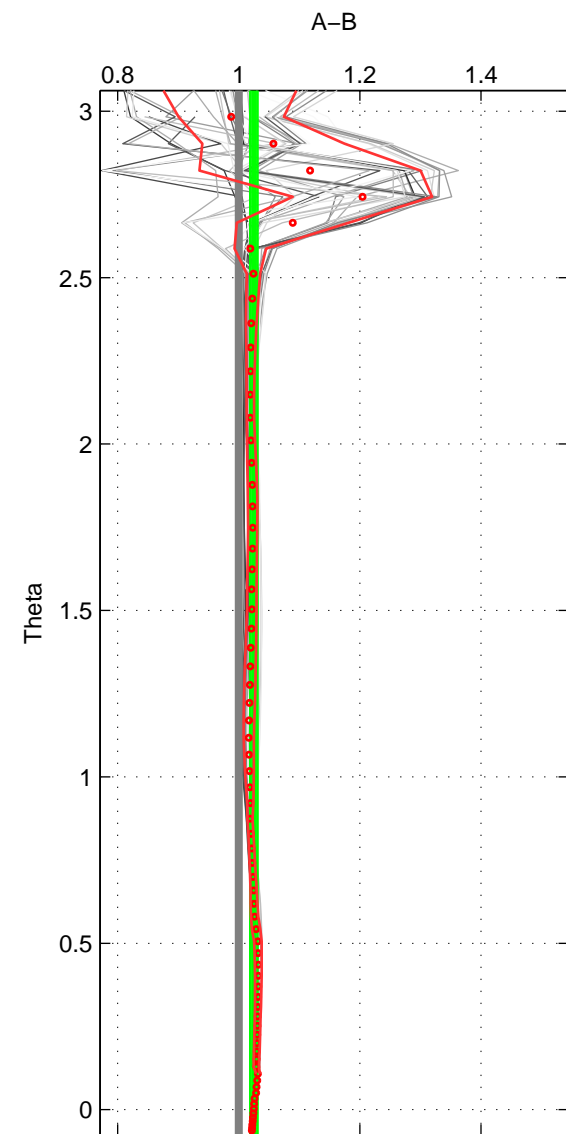

Cruise A (red). Date: Apr 2013 Cruisename: 218-29HE20130320
 Cruise B (blue). Date: Apr 1995 Cruisename: 320-74JC19950320

*** "Favourite" values are means of spaces 1 2 3.

	Offset	O.StDev	Ratio	R.Stdev	Rating
SIGMA:	5.322	1.480	1.023	0.007	5
THETA:	5.645	1.275	1.025	0.006	5
DEPTH:	6.061	2.737	1.025	0.012	5
FAV.:	5.676	1.831	1.025	0.008	5

Profiles of A: 5
 Profiles of B: 11
 Diff profs: 39
 WMoffset (A-B): 5.3219
 WMoffset stdev: 1.4795
 WMratio (A/B): 1.0233
 WMratio stdev: 0.0067126

Quality (1-5): 5

Profiles of A: 5
 Profiles of B: 11
 Diff profs: 39
 WMoffset (A-B): 5.6445
 WMoffset stdev: 1.2751
 WMratio (A/B): 1.025
 WMratio stdev: 0.0058376

Quality (1-5): 5

Profiles of A: 5
 Profiles of B: 11
 Diff profs: 39
 WMoffset (A-B): 6.061
 WMoffset stdev: 2.737
 WMratio (A/B): 1.0253
 WMratio stdev: 0.011546

Quality (1-5): 5