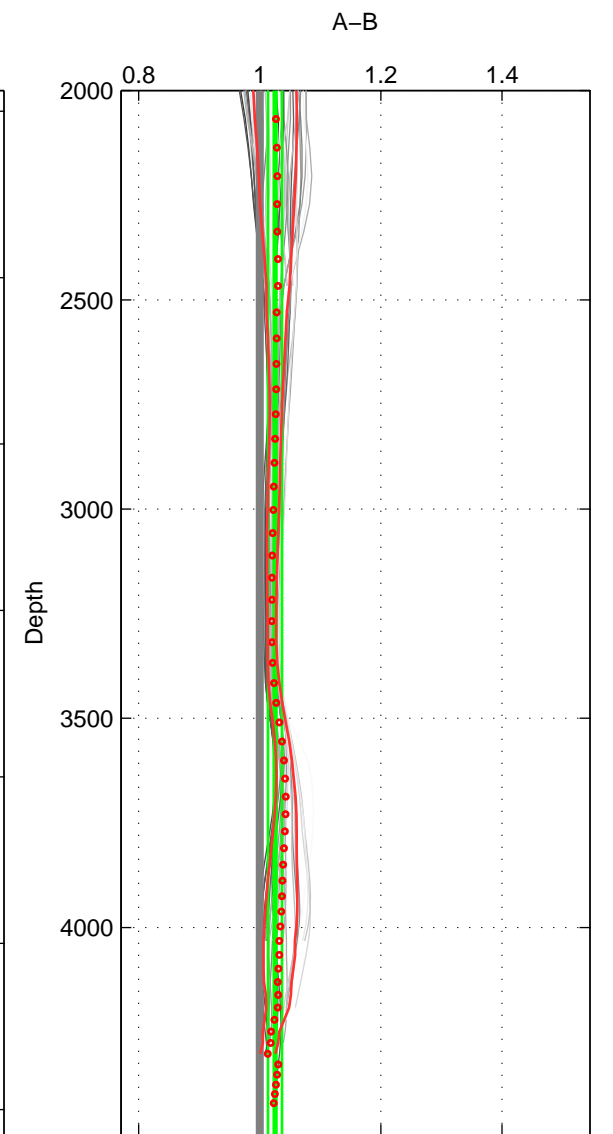

Cruise A (red). Date: Apr 2013 Cruisename: 218-29HE20130320
 Cruise B (blue). Date: Apr 1995 Cruisename: 320-74JC19950320

*** "Favourite" values are means of spaces 1 2 3.

	Offset	O.StDev	Ratio	R.Stdev	Rating
SIGMA:	5.322	1.480	1.023	0.007	5
THETA:	5.645	1.275	1.025	0.006	5
DEPTH:	6.061	2.737	1.025	0.012	5
FAV.:	5.676	1.831	1.025	0.008	5

Profiles of A: 5
 Profiles of B: 11
 Diff profs: 39
 WMoffset (A-B): 5.3219
 WMoffset stdev: 1.4795
 WMratio (A/B): 1.0233
 WMratio stdev: 0.0067126

Quality (1-5): 5

Profiles of A: 5
 Profiles of B: 11
 Diff profs: 39
 WMoffset (A-B): 5.6445
 WMoffset stdev: 1.2751
 WMratio (A/B): 1.025
 WMratio stdev: 0.0058376

Quality (1-5): 5

Profiles of A: 5
 Profiles of B: 11
 Diff profs: 39
 WMoffset (A-B): 6.061
 WMoffset stdev: 2.737
 WMratio (A/B): 1.0253
 WMratio stdev: 0.011546

Quality (1-5): 5