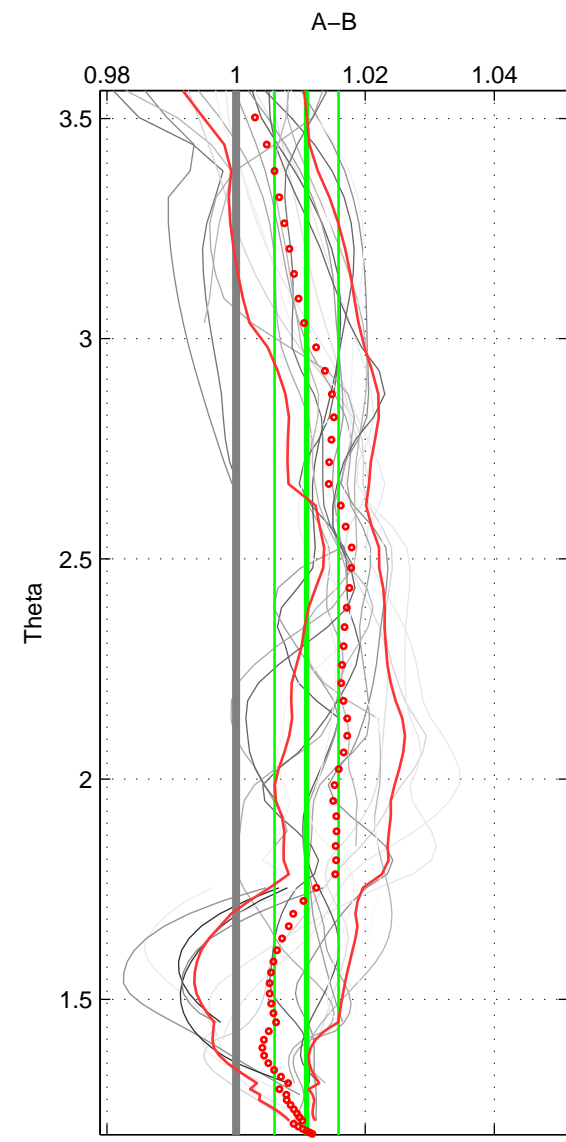

Cruise A (red). Date: Jun 2002 Cruisename: 163-06MT20020607

Cruise B (blue). Date: Sep 1995 Cruisename: 269-35LU19950909

\*\*\* "Favourite" values are means of spaces 1 2 3.

	Offset	O.StDev	Ratio	R.Stdev	Rating
SIGMA:	2.799	0.979	1.011	0.004	5
THETA:	2.685	1.212	1.011	0.005	5
DEPTH:	3.141	0.928	1.013	0.004	5
FAV.:	2.875	1.040	1.012	0.004	5

Profiles of A: 6  
 Profiles of B: 15  
 Diff profs : 27  
 WMoffset (A-B): 2.7989  
 WMoffset stdev: 0.97948  
 WMratio (A/B): 1.0114  
 WMratio stdev: 0.0039975

Quality (1-5): 5

Profiles of A: 6  
 Profiles of B: 15  
 Diff profs : 27  
 WMoffset (A-B): 2.6855  
 WMoffset stdev: 1.2122  
 WMratio (A/B): 1.0109  
 WMratio stdev: 0.0049557

Quality (1-5): 5

Profiles of A: 6  
 Profiles of B: 15  
 Diff profs : 27  
 WMoffset (A-B): 3.1411  
 WMoffset stdev: 0.92775  
 WMratio (A/B): 1.0127  
 WMratio stdev: 0.0037018

Quality (1-5): 5