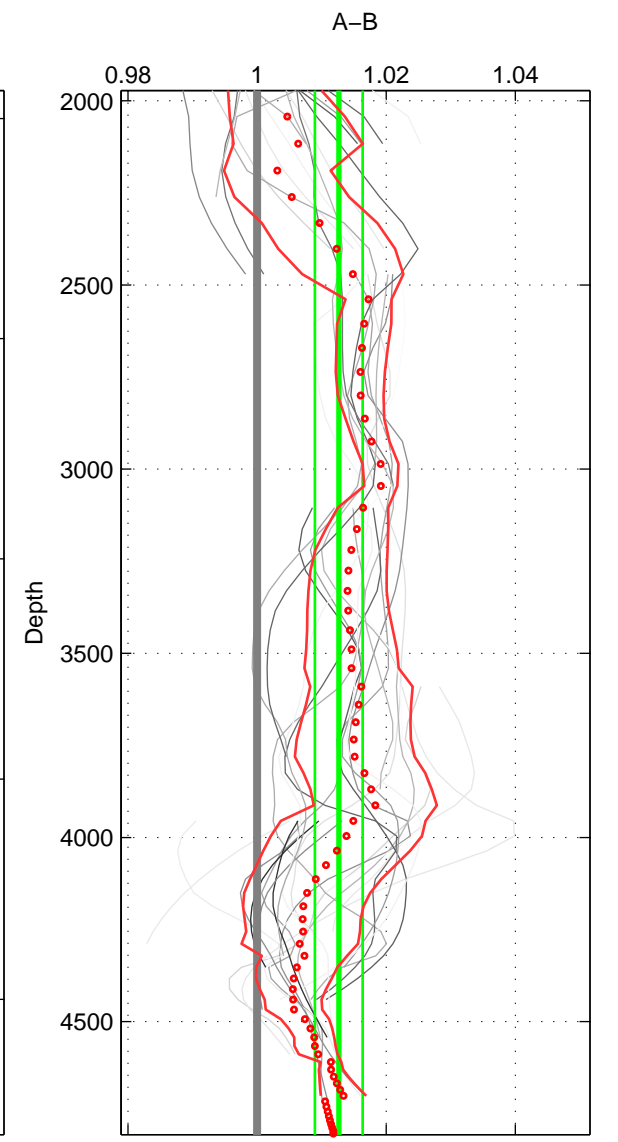

Cruise A (red). Date: Jun 2002 Cruisename: 163-06MT20020607

Cruise B (blue). Date: Sep 1995 Cruisename: 269-35LU19950909

\*\*\* "Favourite" values are means of spaces 1 2 3.

	Offset	O.StDev	Ratio	R.Stdev	Rating
SIGMA:	2.799	0.979	1.011	0.004	5
THETA:	2.685	1.212	1.011	0.005	5
DEPTH:	3.141	0.928	1.013	0.004	5
FAV.:	2.875	1.040	1.012	0.004	5

Profiles of A: 6  
 Profiles of B: 15  
 Diff profs : 27  
 WMoffset (A-B): 2.7989  
 WMoffset stdev: 0.97948  
 WMratio (A/B): 1.0114  
 WMratio stdev: 0.0039975

Quality (1-5): 5

Profiles of A: 6  
 Profiles of B: 15  
 Diff profs : 27  
 WMoffset (A-B): 2.6855  
 WMoffset stdev: 1.2122  
 WMratio (A/B): 1.0109  
 WMratio stdev: 0.0049557

Quality (1-5): 5

Profiles of A: 6  
 Profiles of B: 15  
 Diff profs : 27  
 WMoffset (A-B): 3.1411  
 WMoffset stdev: 0.92775  
 WMratio (A/B): 1.0127  
 WMratio stdev: 0.0037018

Quality (1-5): 5