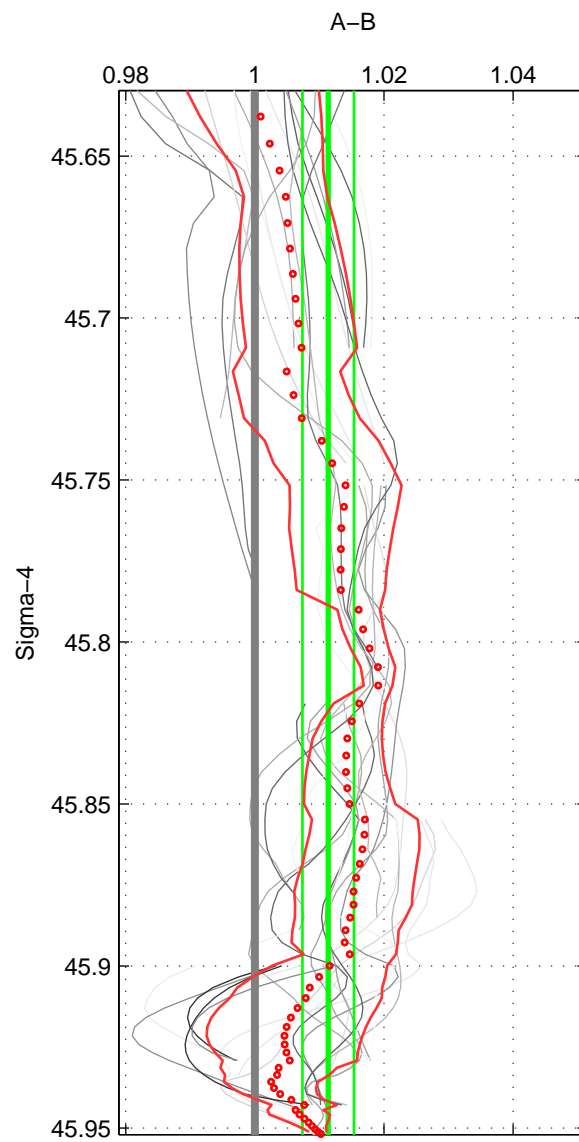

Cruise A (red). Date: Jun 2002 Cruisename: 163-06MT20020607

Cruise B (blue). Date: Sep 1995 Cruisename: 269-35LU19950909

\*\*\* "Favourite" values are means of spaces 1 2 3.

	Offset	O.StDev	Ratio	R.Stdev	Rating
SIGMA:	2.799	0.979	1.011	0.004	5
THETA:	2.685	1.212	1.011	0.005	5
DEPTH:	3.141	0.928	1.013	0.004	5
FAV.:	2.875	1.040	1.012	0.004	5

Profiles of A: 6  
 Profiles of B: 15  
 Diff profs : 27  
 WMoffset (A-B): 2.7989  
 WMoffset stdev: 0.97948  
 WMratio (A/B): 1.0114  
 WMratio stdev: 0.0039975

Quality (1-5): 5

Profiles of A: 6  
 Profiles of B: 15  
 Diff profs : 27  
 WMoffset (A-B): 2.6855  
 WMoffset stdev: 1.2122  
 WMratio (A/B): 1.0109  
 WMratio stdev: 0.0049557

Quality (1-5): 5

Profiles of A: 6  
 Profiles of B: 15  
 Diff profs : 27  
 WMoffset (A-B): 3.1411  
 WMoffset stdev: 0.92775  
 WMratio (A/B): 1.0127  
 WMratio stdev: 0.0037018

Quality (1-5): 5