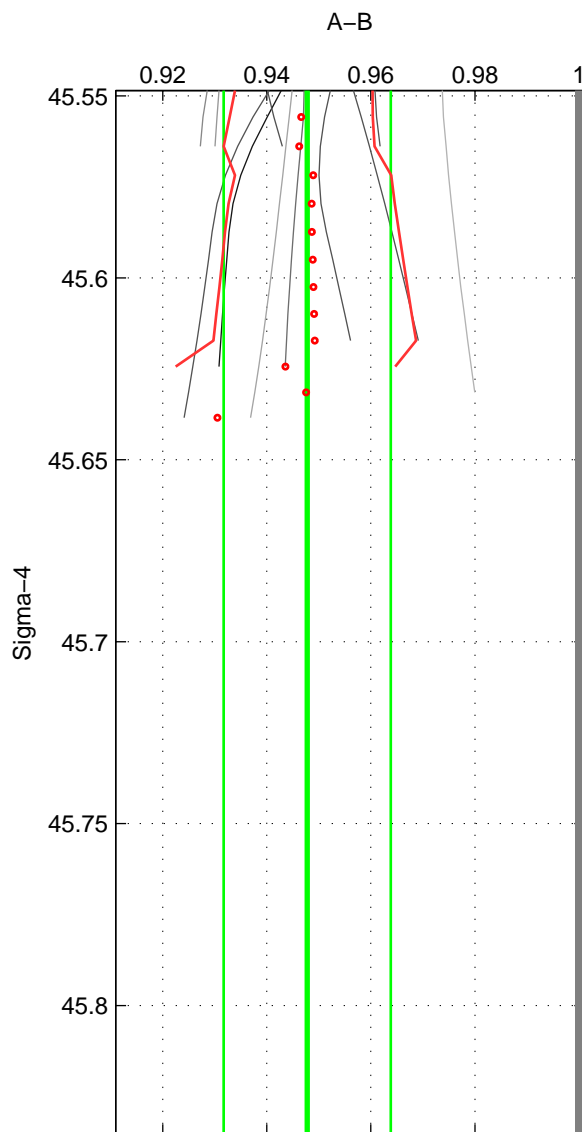

Cruise A (red). Date: Nov 1982 Cruisename: 205-29GD19821110

Cruise B (blue). Date: Aug 1998 Cruisename: 329-OMEX2

\*\*\* "Favourite" values are those of space 1.

	Offset	O.StDev	Ratio	R.Stdev	Rating
SIGMA:	-13.261	4.204	0.948	0.016	4
THETA:	-12.750	1.889	0.950	0.007	3
DEPTH:	-14.448	2.064	0.943	0.008	3
FAV.:	-13.261	4.204	0.948	0.016	4

Profiles of A: 5  
 Profiles of B: 4  
 Diff profs: 11  
 WMoffset (A-B): -13.2612  
 WMoffset stdev: 4.2039  
 WMratio (A/B): 0.94777  
 WMratio stdev: 0.016042

Quality (1-5): 4

Please note that statistics are bad.

Profiles of A: 6  
 Profiles of B: 4  
 Diff profs: 12  
 WMoffset (A-B): -12.7501  
 WMoffset stdev: 1.8887  
 WMratio (A/B): 0.95007  
 WMratio stdev: 0.0074375

Quality (1-5): 3

Please note that statistics are bad.

Profiles of A: 6  
 Profiles of B: 3  
 Diff profs: 7  
 WMoffset (A-B): -14.4485  
 WMoffset stdev: 2.0642  
 WMratio (A/B): 0.94326  
 WMratio stdev: 0.0080255

Quality (1-5): 3