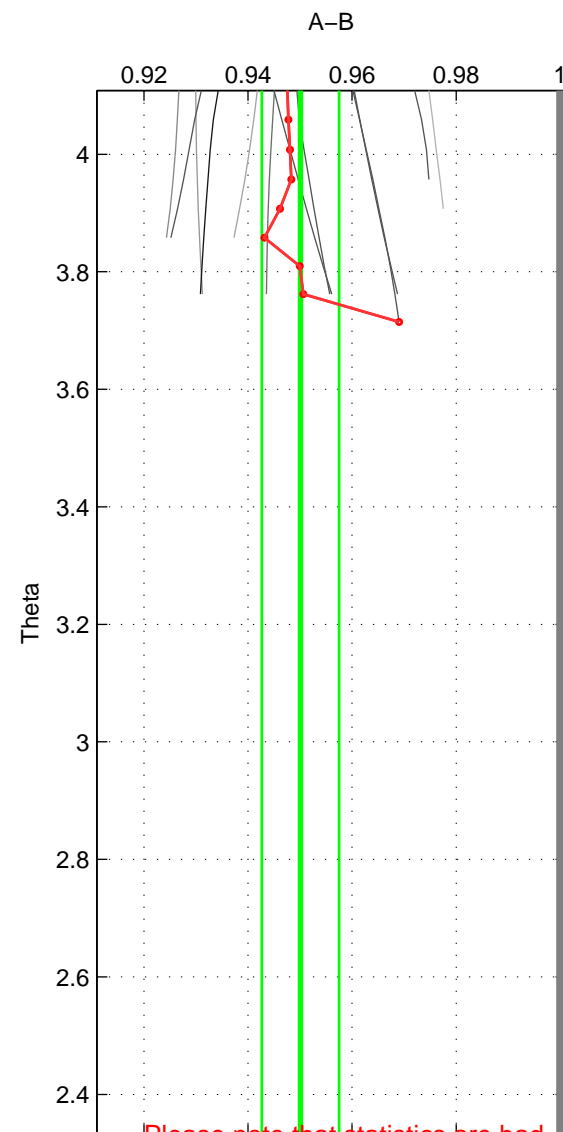

Cruise A (red). Date: Nov 1982 Cruisename: 205-29GD19821110

Cruise B (blue). Date: Aug 1998 Cruisename: 329-OMEX2

\*\*\* "Favourite" values are those of space 1.

	Offset	O.StDev	Ratio	R.Stdev	Rating
SIGMA:	-13.261	4.204	0.948	0.016	4
THETA:	-12.750	1.889	0.950	0.007	3
DEPTH:	-14.448	2.064	0.943	0.008	3
FAV.:	-13.261	4.204	0.948	0.016	4

Profiles of A: 5  
 Profiles of B: 4  
 Diff profs: 11  
 WMoffset (A-B): -13.2612  
 WMoffset stdev: 4.2039  
 WMratio (A/B): 0.94777  
 WMratio stdev: 0.016042

Quality (1-5): 4

Please note that statistics are bad.

Profiles of A: 6  
 Profiles of B: 4  
 Diff profs: 12  
 WMoffset (A-B): -12.7501  
 WMoffset stdev: 1.8887  
 WMratio (A/B): 0.95007  
 WMratio stdev: 0.0074375

Quality (1-5): 3

Please note that statistics are bad.

Profiles of A: 6  
 Profiles of B: 3  
 Diff profs: 7  
 WMoffset (A-B): -14.4485  
 WMoffset stdev: 2.0642  
 WMratio (A/B): 0.94326  
 WMratio stdev: 0.0080255

Quality (1-5): 3