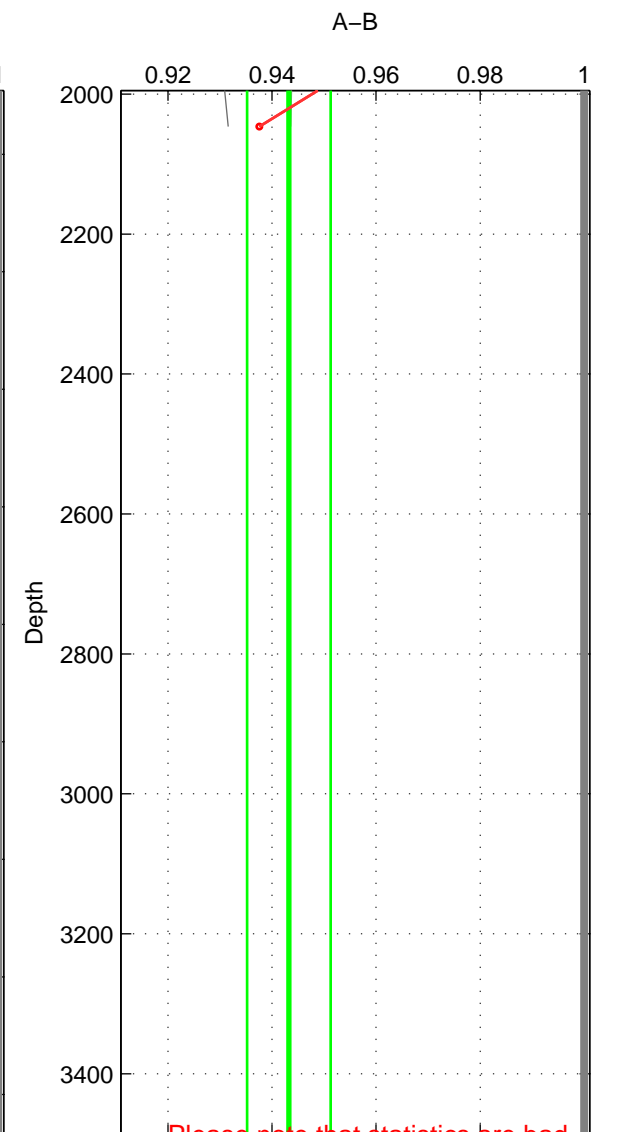

Cruise A (red). Date: Nov 1982 Cruisename: 205-29GD19821110

Cruise B (blue). Date: Aug 1998 Cruisename: 329-OMEX2

\*\*\* "Favourite" values are those of space 1.

	Offset	O.StDev	Ratio	R.Stdev	Rating
SIGMA:	-13.261	4.204	0.948	0.016	4
THETA:	-12.750	1.889	0.950	0.007	3
DEPTH:	-14.448	2.064	0.943	0.008	3
FAV.:	-13.261	4.204	0.948	0.016	4

Profiles of A: 5  
 Profiles of B: 4  
 Diff profs: 11  
 WMoffset (A-B): -13.2612  
 WMoffset stdev: 4.2039  
 WMratio (A/B): 0.94777  
 WMratio stdev: 0.016042

Quality (1-5): 4

Please note that statistics are bad.

Profiles of A: 6  
 Profiles of B: 4  
 Diff profs: 12  
 WMoffset (A-B): -12.7501  
 WMoffset stdev: 1.8887  
 WMratio (A/B): 0.95007  
 WMratio stdev: 0.0074375

Quality (1-5): 3

Please note that statistics are bad.

Profiles of A: 6  
 Profiles of B: 3  
 Diff profs: 7  
 WMoffset (A-B): -14.4485  
 WMoffset stdev: 2.0642  
 WMratio (A/B): 0.94326  
 WMratio stdev: 0.0080255

Quality (1-5): 3