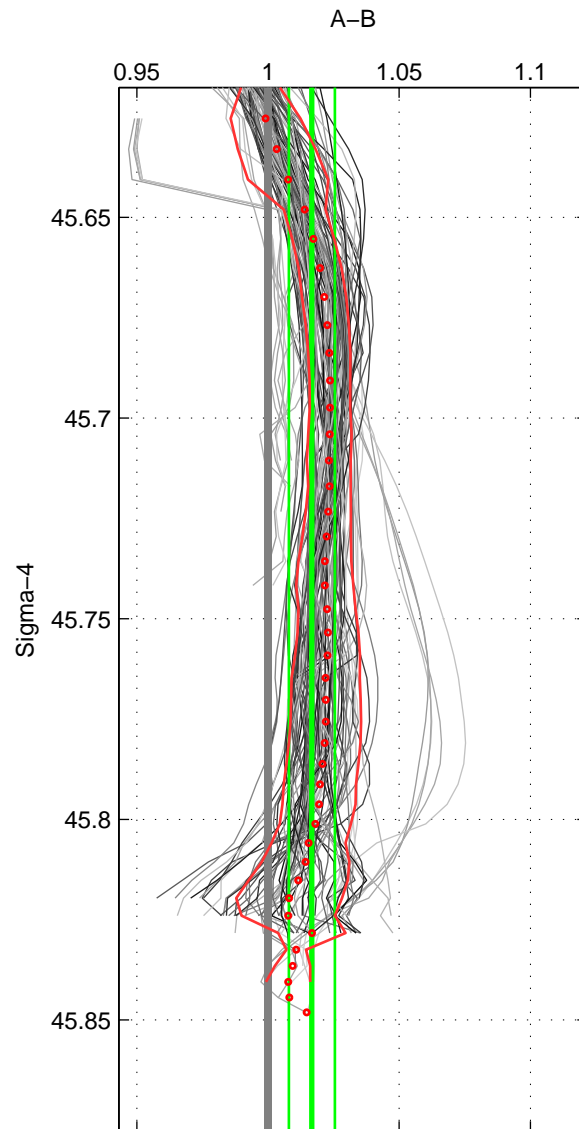

Cruise A (red). Date: Jun 2010 Cruisename: 277-35TH20100608

Cruise B (blue). Date: Jul 1990 Cruisename: 295-64TR19900701

\*\*\* "Favourite" values are means of spaces 1 2 3.

	Offset	O.StDev	Ratio	R.Stdev	Rating
SIGMA:	4.410	2.274	1.017	0.009	5
THETA:	3.944	2.293	1.015	0.009	5
DEPTH:	6.225	3.345	1.023	0.013	5
FAV.:	4.860	2.637	1.018	0.010	5

Profiles of A: 24  
 Profiles of B: 17  
 Diff profs : 100  
 WMoffset (A-B): 4.4102  
 WMoffset stdev: 2.2737  
 WMratio (A/B): 1.0167  
 WMratio stdev: 0.0087732

Quality (1-5): 5

Profiles of A: 24  
 Profiles of B: 17  
 Diff profs : 100  
 WMoffset (A-B): 3.9436  
 WMoffset stdev: 2.2932  
 WMratio (A/B): 1.0154  
 WMratio stdev: 0.0090125

Quality (1-5): 5

Profiles of A: 24  
 Profiles of B: 17  
 Diff profs : 100  
 WMoffset (A-B): 6.2249  
 WMoffset stdev: 3.3451  
 WMratio (A/B): 1.0233  
 WMratio stdev: 0.012623

Quality (1-5): 5