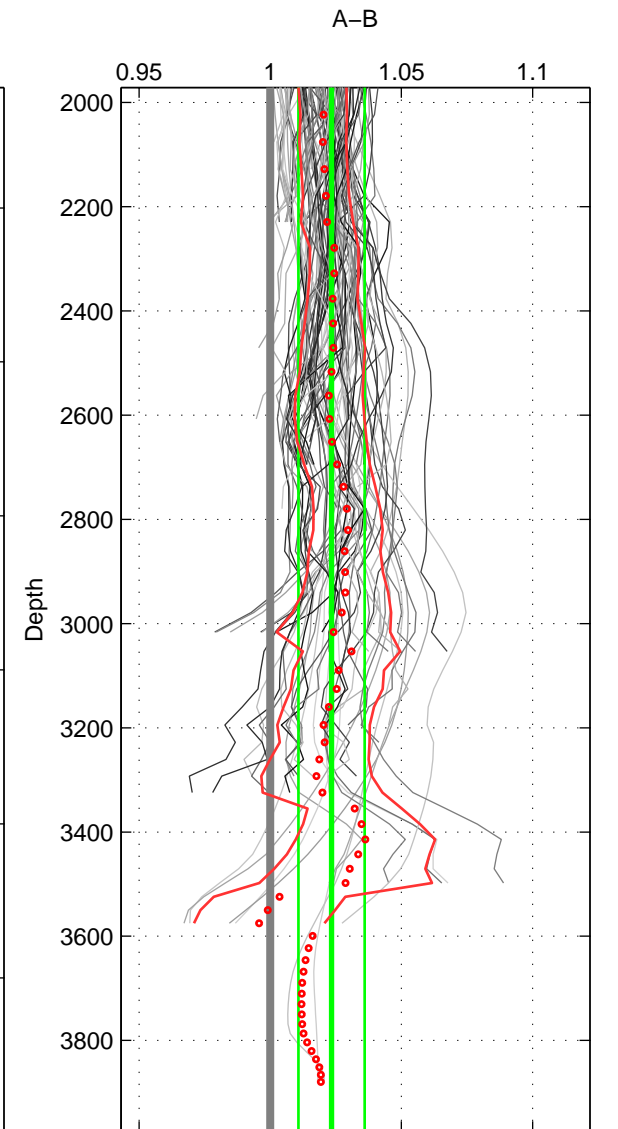

Cruise A (red). Date: Jun 2010 Cruisename: 277-35TH20100608

Cruise B (blue). Date: Jul 1990 Cruisename: 295-64TR19900701

\*\*\* "Favourite" values are means of spaces 1 2 3.

	Offset	O.StDev	Ratio	R.Stdev	Rating
SIGMA:	4.410	2.274	1.017	0.009	5
THETA:	3.944	2.293	1.015	0.009	5
DEPTH:	6.225	3.345	1.023	0.013	5
FAV.:	4.860	2.637	1.018	0.010	5

Profiles of A: 24  
 Profiles of B: 17  
 Diff profs : 100  
 WMoffset (A-B): 4.4102  
 WMoffset stdev: 2.2737  
 WMratio (A/B): 1.0167  
 WMratio stdev: 0.0087732

Quality (1-5): 5

Profiles of A: 24  
 Profiles of B: 17  
 Diff profs : 100  
 WMoffset (A-B): 3.9436  
 WMoffset stdev: 2.2932  
 WMratio (A/B): 1.0154  
 WMratio stdev: 0.0090125

Quality (1-5): 5

Profiles of A: 24  
 Profiles of B: 17  
 Diff profs : 100  
 WMoffset (A-B): 6.2249  
 WMoffset stdev: 3.3451  
 WMratio (A/B): 1.0233  
 WMratio stdev: 0.012623

Quality (1-5): 5