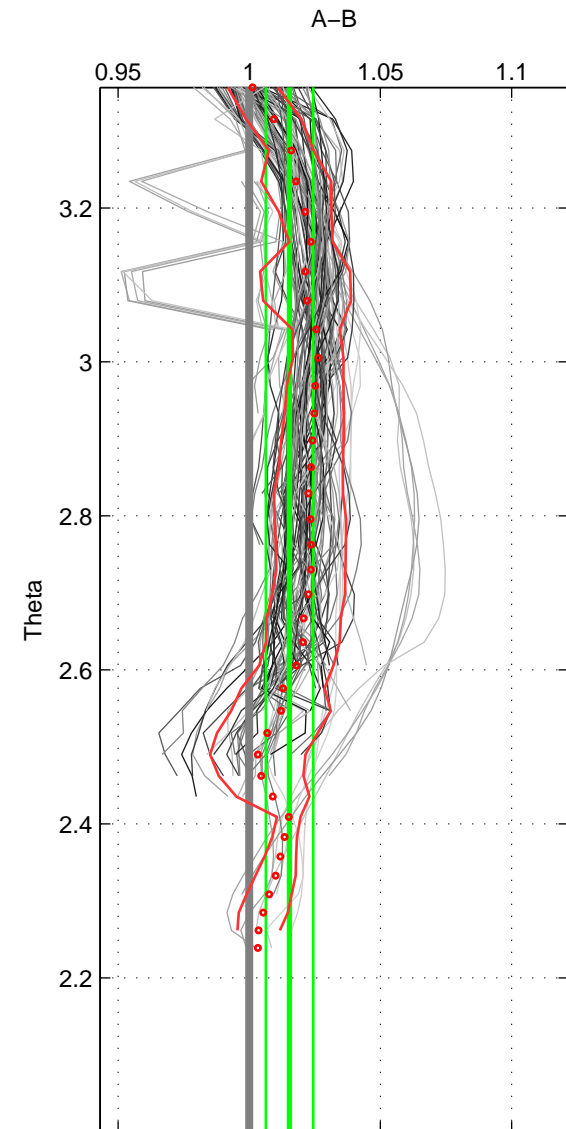

Cruise A (red). Date: Jun 2010 Cruisename: 277-35TH20100608

Cruise B (blue). Date: Jul 1990 Cruisename: 295-64TR19900701

\*\*\* "Favourite" values are means of spaces 1 2 3.

	Offset	O.StDev	Ratio	R.Stdev	Rating
SIGMA:	4.410	2.274	1.017	0.009	5
THETA:	3.944	2.293	1.015	0.009	5
DEPTH:	6.225	3.345	1.023	0.013	5
FAV.:	4.860	2.637	1.018	0.010	5

Profiles of A: 24  
 Profiles of B: 17  
 Diff profs : 100  
 WMoffset (A-B): 4.4102  
 WMoffset stdev: 2.2737  
 WMratio (A/B): 1.0167  
 WMratio stdev: 0.0087732

Quality (1-5): 5

Profiles of A: 24  
 Profiles of B: 17  
 Diff profs : 100  
 WMoffset (A-B): 3.9436  
 WMoffset stdev: 2.2932  
 WMratio (A/B): 1.0154  
 WMratio stdev: 0.0090125

Quality (1-5): 5

Profiles of A: 24  
 Profiles of B: 17  
 Diff profs : 100  
 WMoffset (A-B): 6.2249  
 WMoffset stdev: 3.3451  
 WMratio (A/B): 1.0233  
 WMratio stdev: 0.012623

Quality (1-5): 5