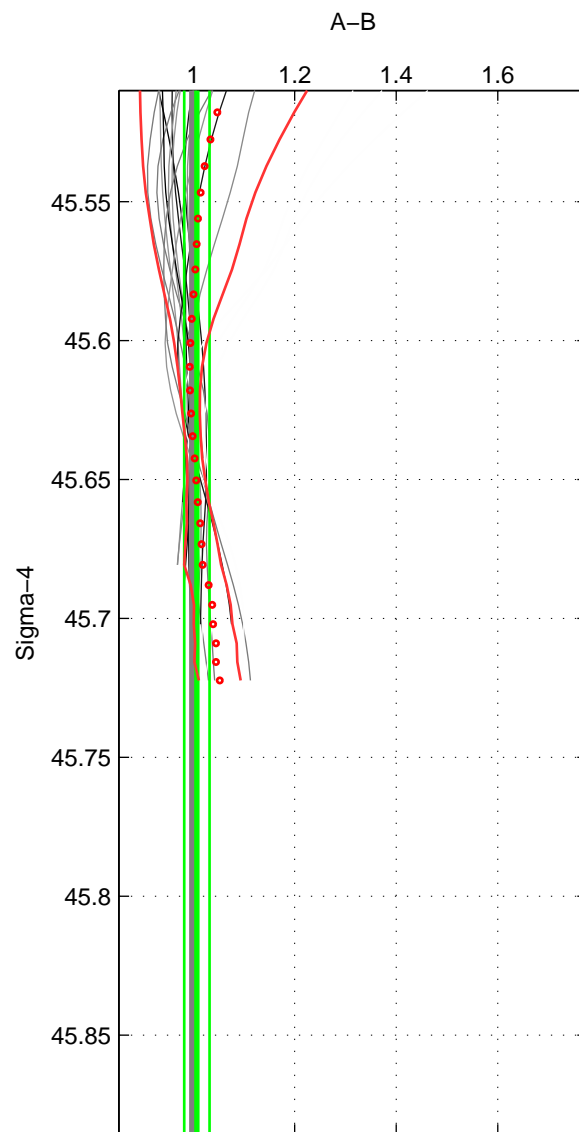

Cruise A (red). Date: Nov 1998 Cruisename: 582-49NZ19981030

Cruise B (blue). Date: Jun 1997 Cruisename: 681-49UP19970530

\*\*\* "Favourite" values are those of space 1.

	Offset	O.StDev	Ratio	R.Stdev	Rating
SIGMA:	0.359	1.595	1.007	0.025	5
THETA:	0.799	1.346	1.015	0.022	4
DEPTH:	-0.388	0.750	0.995	0.012	3
FAV.:	0.359	1.595	1.007	0.025	5

Profiles of A: 5  
 Profiles of B: 9  
 Diff profs : 17  
 WMoffset (A-B): 0.3589  
 WMoffset stdev: 1.595  
 WMratio (A/B): 1.0073  
 WMratio stdev: 0.024992

Quality (1-5): 5

Profiles of A: 5  
 Profiles of B: 9  
 Diff profs : 17  
 WMoffset (A-B): 0.79852  
 WMoffset stdev: 1.3462  
 WMratio (A/B): 1.0146  
 WMratio stdev: 0.021924

Quality (1-5): 4

Profiles of A: 5  
 Profiles of B: 9  
 Diff profs : 17  
 WMoffset (A-B): -0.38785  
 WMoffset stdev: 0.74977  
 WMratio (A/B): 0.99486  
 WMratio stdev: 0.012322

Quality (1-5): 3

Please note that statistics are bad.