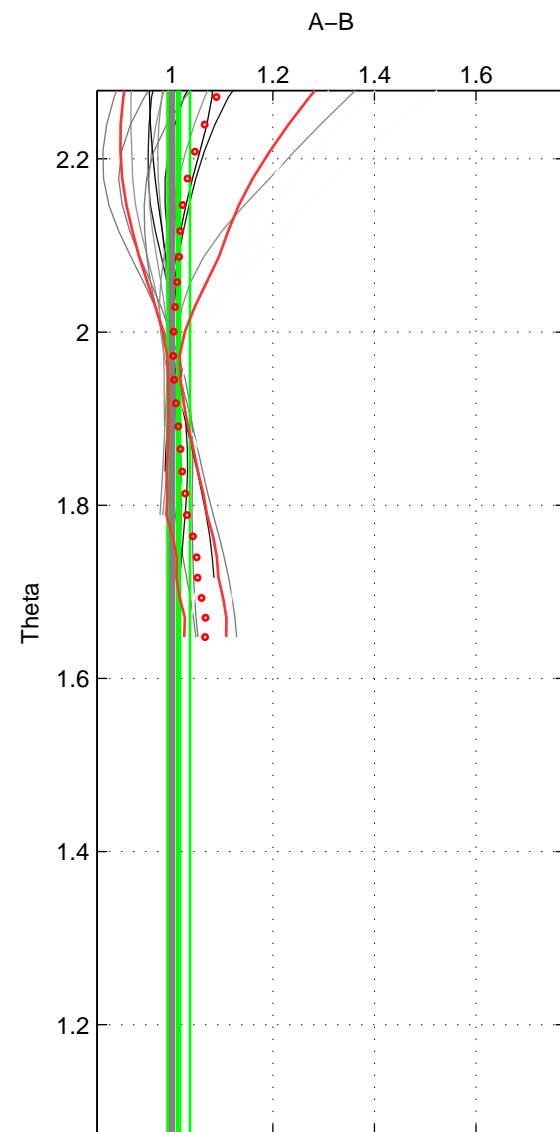

Cruise A (red). Date: Nov 1998 Cruisename: 582-49NZ19981030

Cruise B (blue). Date: Jun 1997 Cruisename: 681-49UP19970530

\*\*\* "Favourite" values are those of space 1.

	Offset	O.StDev	Ratio	R.Stdev	Rating
SIGMA:	0.359	1.595	1.007	0.025	5
THETA:	0.799	1.346	1.015	0.022	4
DEPTH:	-0.388	0.750	0.995	0.012	3
FAV.:	0.359	1.595	1.007	0.025	5

Profiles of A: 5  
 Profiles of B: 9  
 Diff profs : 17  
 WMoffset (A-B): 0.3589  
 WMoffset stdev: 1.595  
 WMratio (A/B): 1.0073  
 WMratio stdev: 0.024992

Quality (1-5): 5

Profiles of A: 5  
 Profiles of B: 9  
 Diff profs : 17  
 WMoffset (A-B): 0.79852  
 WMoffset stdev: 1.3462  
 WMratio (A/B): 1.0146  
 WMratio stdev: 0.021924

Quality (1-5): 4

Profiles of A: 5  
 Profiles of B: 9  
 Diff profs : 17  
 WMoffset (A-B): -0.38785  
 WMoffset stdev: 0.74977  
 WMratio (A/B): 0.99486  
 WMratio stdev: 0.012322

Quality (1-5): 3

Please note that statistics are bad.