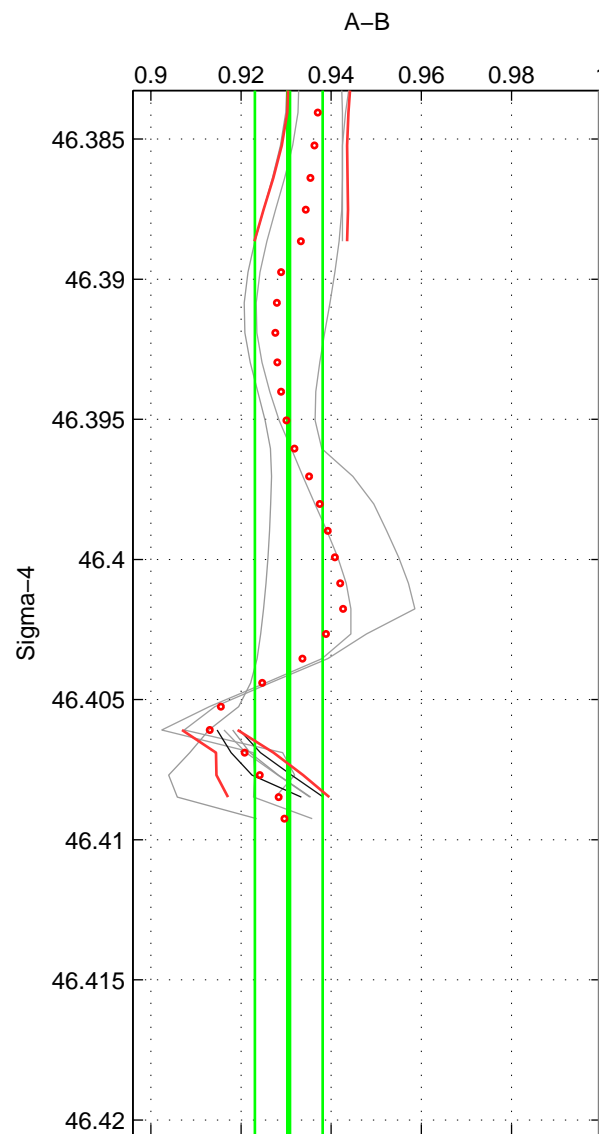

Cruise A (red). Date: Sep 1993 Cruisename: 3-06AQ19930806

Cruise B (blue). Date: Sep 1980 Cruisename: 111-77YM19800811

*** "Favourite" values are means of spaces 1 2 3.

	Offset	O.StDev	Ratio	R.Stdev	Rating
SIGMA:	-20.851	2.351	0.931	0.008	2
THETA:	-20.779	2.628	0.931	0.009	2
DEPTH:	-20.137	3.754	0.933	0.012	2
FAV. :	-20.589	2.911	0.932	0.009	2

Profiles of A: 5
 Profiles of B: 3
 Diff profs : 8
 WMoffset (A-B): -20.8514
 WMoffset stdev: 2.3509
 WMratio (A/B): 0.93058
 WMratio stdev: 0.007538

Quality (1-5): 2

Profiles of A: 5
 Profiles of B: 3
 Diff profs : 9
 WMoffset (A-B): -20.7794
 WMoffset stdev: 2.6284
 WMratio (A/B): 0.93127
 WMratio stdev: 0.008532

Quality (1-5): 2

Profiles of A: 5
 Profiles of B: 3
 Diff profs : 8
 WMoffset (A-B): -20.1366
 WMoffset stdev: 3.7543
 WMratio (A/B): 0.93321
 WMratio stdev: 0.011965

Quality (1-5): 2