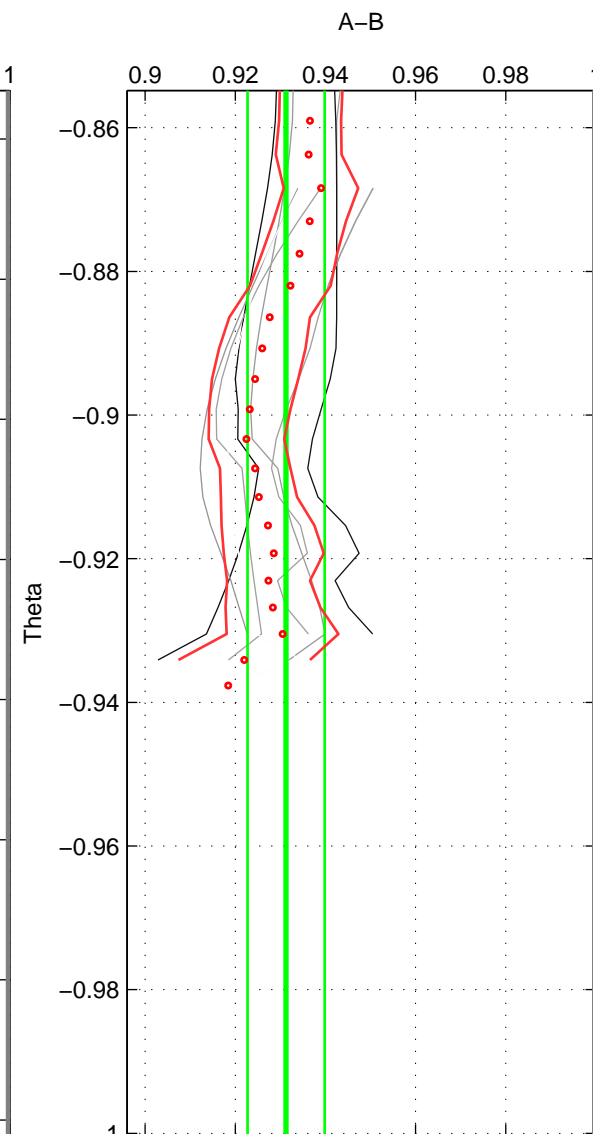

Cruise A (red). Date: Sep 1993 Cruisename: 3-06AQ19930806

Cruise B (blue). Date: Sep 1980 Cruisename: 111-77YM19800811

*** "Favourite" values are means of spaces 1 2 3.

	Offset	O.StDev	Ratio	R.Stdev	Rating
SIGMA:	-20.851	2.351	0.931	0.008	2
THETA:	-20.779	2.628	0.931	0.009	2
DEPTH:	-20.137	3.754	0.933	0.012	2
FAV. :	-20.589	2.911	0.932	0.009	2

Profiles of A: 5
 Profiles of B: 3
 Diff profs : 8
 WMoffset (A-B): -20.8514
 WMoffset stdev: 2.3509
 WMratio (A/B): 0.93058
 WMratio stdev: 0.007538

Quality (1-5): 2

Profiles of A: 5
 Profiles of B: 3
 Diff profs : 9
 WMoffset (A-B): -20.7794
 WMoffset stdev: 2.6284
 WMratio (A/B): 0.93127
 WMratio stdev: 0.008532

Quality (1-5): 2

Profiles of A: 5
 Profiles of B: 3
 Diff profs : 8
 WMoffset (A-B): -20.1366
 WMoffset stdev: 3.7543
 WMratio (A/B): 0.93321
 WMratio stdev: 0.011965

Quality (1-5): 2