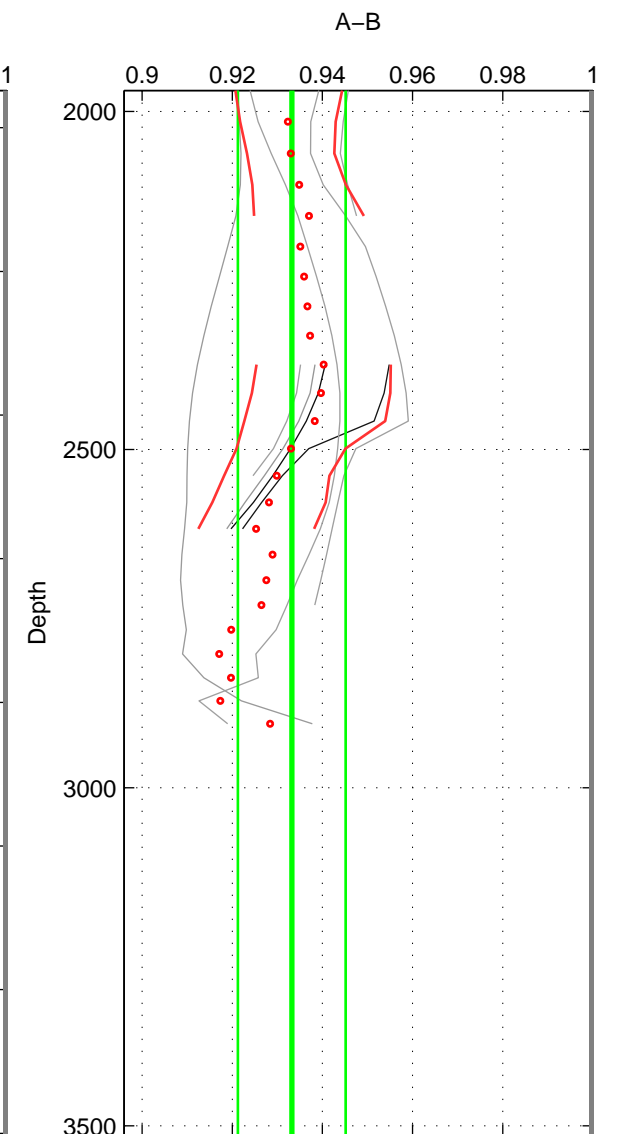

Cruise A (red). Date: Sep 1993 Cruisename: 3-06AQ19930806

Cruise B (blue). Date: Sep 1980 Cruisename: 111-77YM19800811

*** "Favourite" values are means of spaces 1 2 3.

	Offset	O.StDev	Ratio	R.Stdev	Rating
SIGMA:	-20.851	2.351	0.931	0.008	2
THETA:	-20.779	2.628	0.931	0.009	2
DEPTH:	-20.137	3.754	0.933	0.012	2
FAV. :	-20.589	2.911	0.932	0.009	2

Profiles of A: 5
 Profiles of B: 3
 Diff profs : 8
 WMoffset (A-B): -20.8514
 WMoffset stdev: 2.3509
 WMratio (A/B): 0.93058
 WMratio stdev: 0.007538

Quality (1-5): 2

Profiles of A: 5
 Profiles of B: 3
 Diff profs : 9
 WMoffset (A-B): -20.7794
 WMoffset stdev: 2.6284
 WMratio (A/B): 0.93127
 WMratio stdev: 0.008532

Quality (1-5): 2

Profiles of A: 5
 Profiles of B: 3
 Diff profs : 8
 WMoffset (A-B): -20.1366
 WMoffset stdev: 3.7543
 WMratio (A/B): 0.93321
 WMratio stdev: 0.011965

Quality (1-5): 2