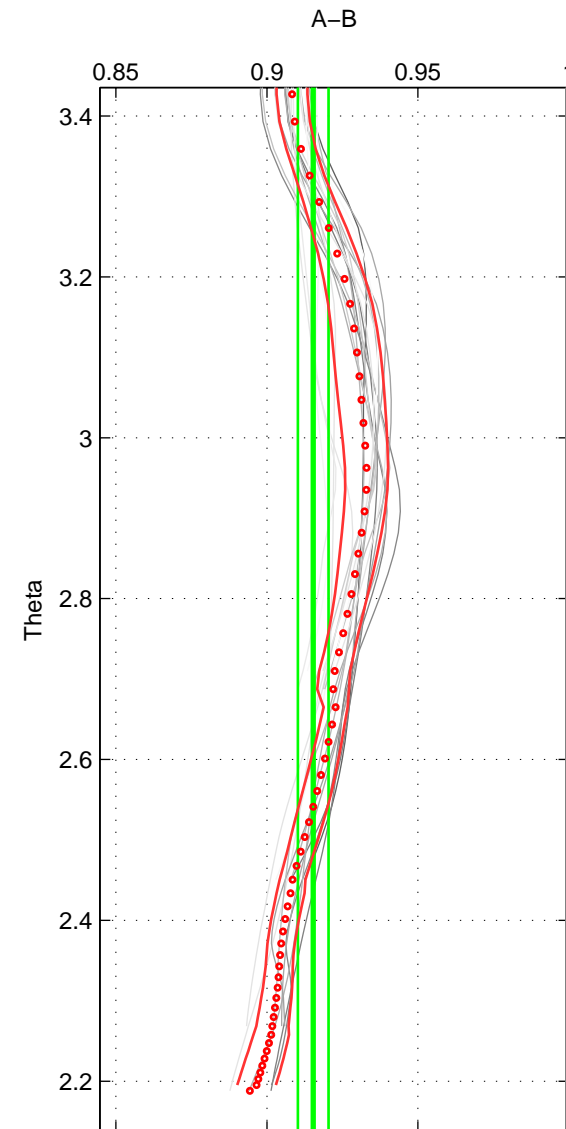

Cruise A (red). Date: Aug 2012 Cruisename: 281-45CE20120105

Cruise B (blue). Date: Jul 1990 Cruisename: 295-64TR19900701

*** "Favourite" values are means of spaces 1 2.

	Offset	O.StDev	Ratio	R.Stdev	Rating
SIGMA:	-22.482	1.454	0.914	0.005	4
THETA:	-21.502	1.379	0.915	0.005	4
DEPTH:	-25.425	2.787	0.906	0.010	3
FAV.:	-21.992	1.416	0.915	0.005	4

Profiles of A: 5
 Profiles of B: 4
 Diff profs : 20
 WMoffset (A-B): -22.4822
 WMoffset stdev: 1.4543
 WMratio (A/B): 0.91371
 WMratio stdev: 0.0052352

Quality (1-5): 4

Profiles of A: 5
 Profiles of B: 4
 Diff profs : 20
 WMoffset (A-B): -21.5018
 WMoffset stdev: 1.3787
 WMratio (A/B): 0.91532
 WMratio stdev: 0.0050841

Quality (1-5): 4

Profiles of A: 5
 Profiles of B: 4
 Diff profs : 20
 WMoffset (A-B): -25.425
 WMoffset stdev: 2.7871
 WMratio (A/B): 0.9058
 WMratio stdev: 0.0097949

Quality (1-5): 3