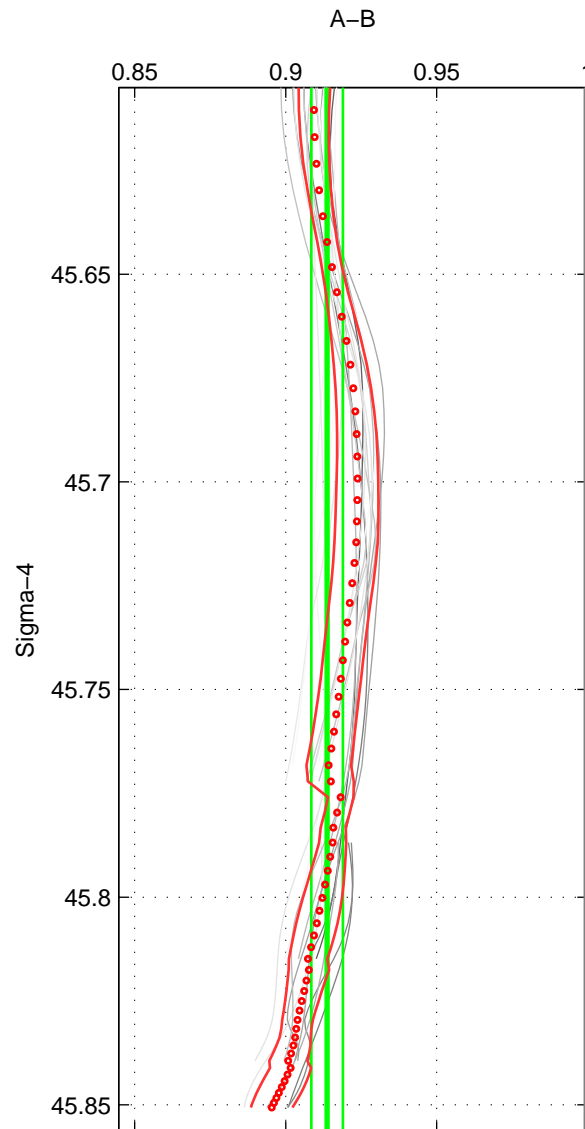

Cruise A (red). Date: Aug 2012 Cruisename: 281-45CE20120105

Cruise B (blue). Date: Jul 1990 Cruisename: 295-64TR19900701

*** "Favourite" values are means of spaces 1 2.

	Offset	O.StDev	Ratio	R.Stdev	Rating
SIGMA:	-22.482	1.454	0.914	0.005	4
THETA:	-21.502	1.379	0.915	0.005	4
DEPTH:	-25.425	2.787	0.906	0.010	3
FAV.:	-21.992	1.416	0.915	0.005	4

Profiles of A: 5
 Profiles of B: 4
 Diff profs : 20
 WMoffset (A-B): -22.4822
 WMoffset stdev: 1.4543
 WMratio (A/B): 0.91371
 WMratio stdev: 0.0052352

Quality (1-5): 4

Profiles of A: 5
 Profiles of B: 4
 Diff profs : 20
 WMoffset (A-B): -21.5018
 WMoffset stdev: 1.3787
 WMratio (A/B): 0.91532
 WMratio stdev: 0.0050841

Quality (1-5): 4

Profiles of A: 5
 Profiles of B: 4
 Diff profs : 20
 WMoffset (A-B): -25.425
 WMoffset stdev: 2.7871
 WMratio (A/B): 0.9058
 WMratio stdev: 0.0097949

Quality (1-5): 3