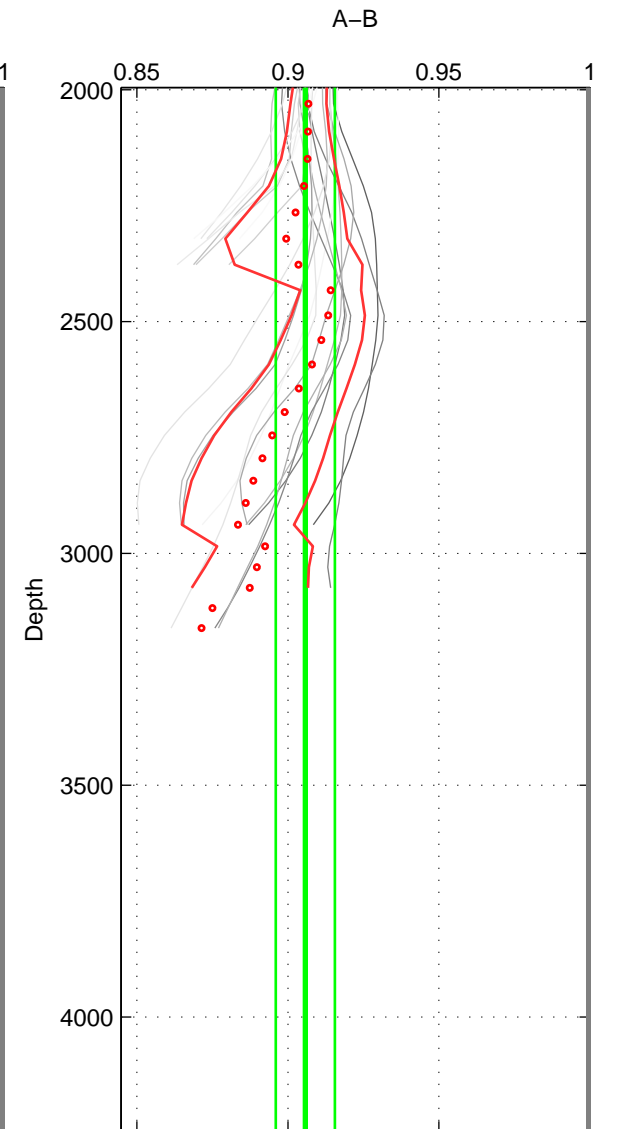

Cruise A (red). Date: Aug 2012 Cruisename: 281-45CE20120105

Cruise B (blue). Date: Jul 1990 Cruisename: 295-64TR19900701

*** "Favourite" values are means of spaces 1 2.

	Offset	O.StDev	Ratio	R.Stdev	Rating
SIGMA:	-22.482	1.454	0.914	0.005	4
THETA:	-21.502	1.379	0.915	0.005	4
DEPTH:	-25.425	2.787	0.906	0.010	3
FAV.:	-21.992	1.416	0.915	0.005	4

Profiles of A: 5
 Profiles of B: 4
 Diff profs : 20
 WMoffset (A-B): -22.4822
 WMoffset stdev: 1.4543
 WMratio (A/B): 0.91371
 WMratio stdev: 0.0052352

Quality (1-5): 4

Profiles of A: 5
 Profiles of B: 4
 Diff profs : 20
 WMoffset (A-B): -21.5018
 WMoffset stdev: 1.3787
 WMratio (A/B): 0.91532
 WMratio stdev: 0.0050841

Quality (1-5): 4

Profiles of A: 5
 Profiles of B: 4
 Diff profs : 20
 WMoffset (A-B): -25.425
 WMoffset stdev: 2.7871
 WMratio (A/B): 0.9058
 WMratio stdev: 0.0097949

Quality (1-5): 3