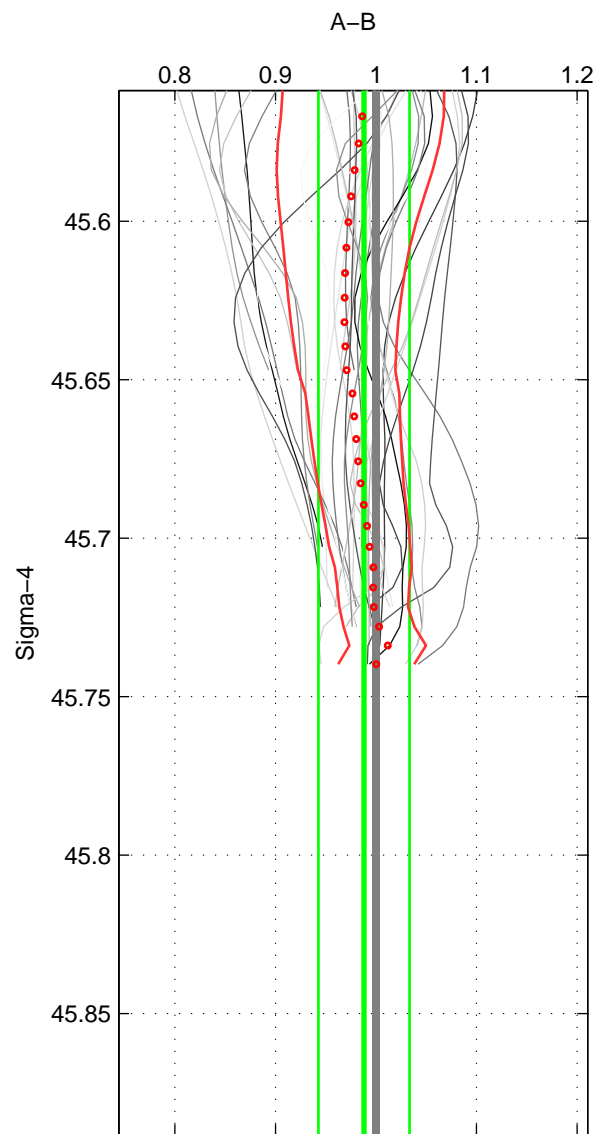

Cruise A (red). Date: Aug 2004 Cruisename: 601-49NZ20040807

Cruise B (blue). Date: Jun 1997 Cruisename: 681-49UP19970530

*** "Favourite" values are those of space 1.

	Offset	O.StDev	Ratio	R.Stdev	Rating
SIGMA:	-1.014	3.195	0.988	0.045	5
THETA:	-0.690	3.534	0.993	0.051	4
DEPTH:	-6.628	0.105	0.901	0.016	3
FAV.:	-1.014	3.195	0.988	0.045	5

Profiles of A: 11
 Profiles of B: 14
 Diff profs : 35
 WMoffset (A-B): -1.0145
 WMoffset stdev: 3.195
 WMratio (A/B): 0.98802
 WMratio stdev: 0.045353

Quality (1-5): 5

Profiles of A: 11
 Profiles of B: 14
 Diff profs : 35
 WMoffset (A-B): -0.68985
 WMoffset stdev: 3.5341
 WMratio (A/B): 0.99314
 WMratio stdev: 0.051135

Quality (1-5): 4

Profiles of A: 11
 Profiles of B: 14
 Diff profs : 35
 WMoffset (A-B): -6.628
 WMoffset stdev: 0.10469
 WMratio (A/B): 0.90132
 WMratio stdev: 0.01597

Quality (1-5): 3

Please note that statistics are bad.