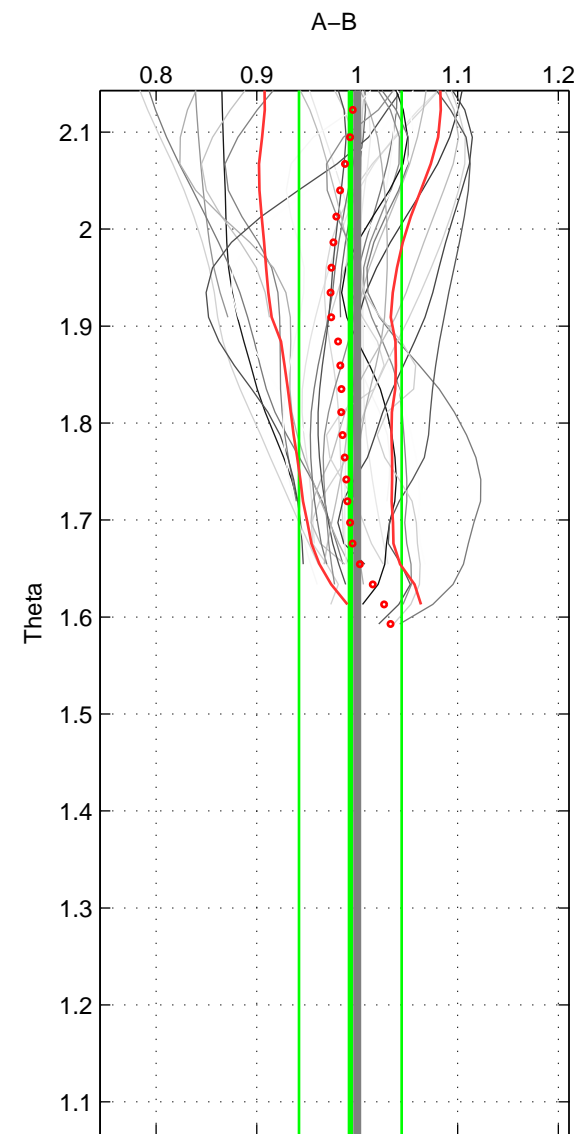

Cruise A (red). Date: Aug 2004 Cruisename: 601-49NZ20040807

Cruise B (blue). Date: Jun 1997 Cruisename: 681-49UP19970530

*** "Favourite" values are those of space 1.

	Offset	O.StDev	Ratio	R.Stdev	Rating
SIGMA:	-1.014	3.195	0.988	0.045	5
THETA:	-0.690	3.534	0.993	0.051	4
DEPTH:	-6.628	0.105	0.901	0.016	3
FAV.:	-1.014	3.195	0.988	0.045	5

Profiles of A: 11
 Profiles of B: 14
 Diff profs : 35
 WMoffset (A-B): -1.0145
 WMoffset stdev: 3.195
 WMratio (A/B): 0.98802
 WMratio stdev: 0.045353

Quality (1-5): 5

Profiles of A: 11
 Profiles of B: 14
 Diff profs : 35
 WMoffset (A-B): -0.68985
 WMoffset stdev: 3.5341
 WMratio (A/B): 0.99314
 WMratio stdev: 0.051135

Quality (1-5): 4

Profiles of A: 11
 Profiles of B: 14
 Diff profs : 35
 WMoffset (A-B): -6.628
 WMoffset stdev: 0.10469
 WMratio (A/B): 0.90132
 WMratio stdev: 0.01597

Quality (1-5): 3

Please note that statistics are bad.