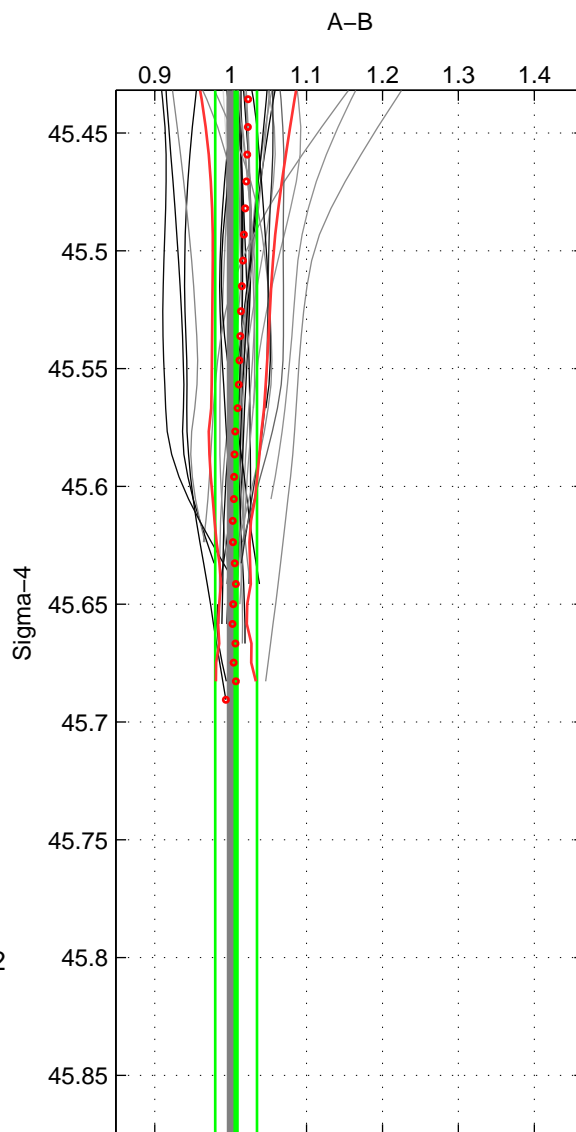

Cruise A (red). Date: Nov 2002 Cruisename: 659-49UF20021031

Cruise B (blue). Date: Feb 2008 Cruisename: 717-49UP20080122

*** "Favourite" values are means of spaces 1 2.

	Offset	O.StDev	Ratio	R.Stdev	Rating
SIGMA:	0.767	2.660	1.007	0.028	5
THETA:	0.755	3.589	1.007	0.040	5
DEPTH:	1.599	0.176	1.018	0.003	3
FAV.:	0.761	3.124	1.007	0.034	5

Profiles of A: 22
 Profiles of B: 17
 Diff profs : 37
 WMoffset (A-B): 0.76698
 WMoffset stdev: 2.6599
 WMratio (A/B): 1.0072
 WMratio stdev: 0.027578

Quality (1-5): 5

Profiles of A: 22
 Profiles of B: 17
 Diff profs : 37
 WMoffset (A-B): 0.75536
 WMoffset stdev: 3.5885
 WMratio (A/B): 1.0075
 WMratio stdev: 0.040369

Quality (1-5): 5

Profiles of A: 22
 Profiles of B: 17
 Diff profs : 37
 WMoffset (A-B): 1.5995
 WMoffset stdev: 0.17603
 WMratio (A/B): 1.0183
 WMratio stdev: 0.0025603

Quality (1-5): 3

Please note that statistics are bad.