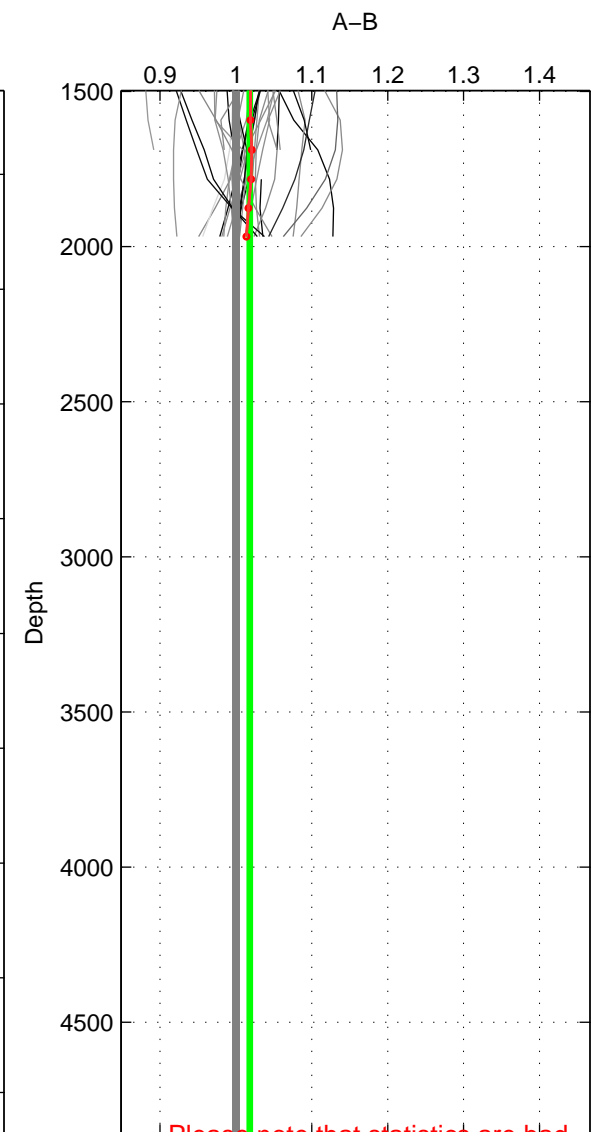

Cruise A (red). Date: Nov 2002 Cruisename: 659-49UF20021031

Cruise B (blue). Date: Feb 2008 Cruisename: 717-49UP20080122

*** "Favourite" values are means of spaces 1 2.

	Offset	O.StDev	Ratio	R.Stdev	Rating
SIGMA:	0.767	2.660	1.007	0.028	5
THETA:	0.755	3.589	1.007	0.040	5
DEPTH:	1.599	0.176	1.018	0.003	3
FAV.:	0.761	3.124	1.007	0.034	5

Profiles of A: 22
 Profiles of B: 17
 Diff profs : 37
 WMoffset (A-B): 0.76698
 WMoffset stdev: 2.6599
 WMratio (A/B): 1.0072
 WMratio stdev: 0.027578

Quality (1-5): 5

Profiles of A: 22
 Profiles of B: 17
 Diff profs : 37
 WMoffset (A-B): 0.75536
 WMoffset stdev: 3.5885
 WMratio (A/B): 1.0075
 WMratio stdev: 0.040369

Quality (1-5): 5

Profiles of A: 22
 Profiles of B: 17
 Diff profs : 37
 WMoffset (A-B): 1.5995
 WMoffset stdev: 0.17603
 WMratio (A/B): 1.0183
 WMratio stdev: 0.0025603

Quality (1-5): 3

Please note that statistics are bad.