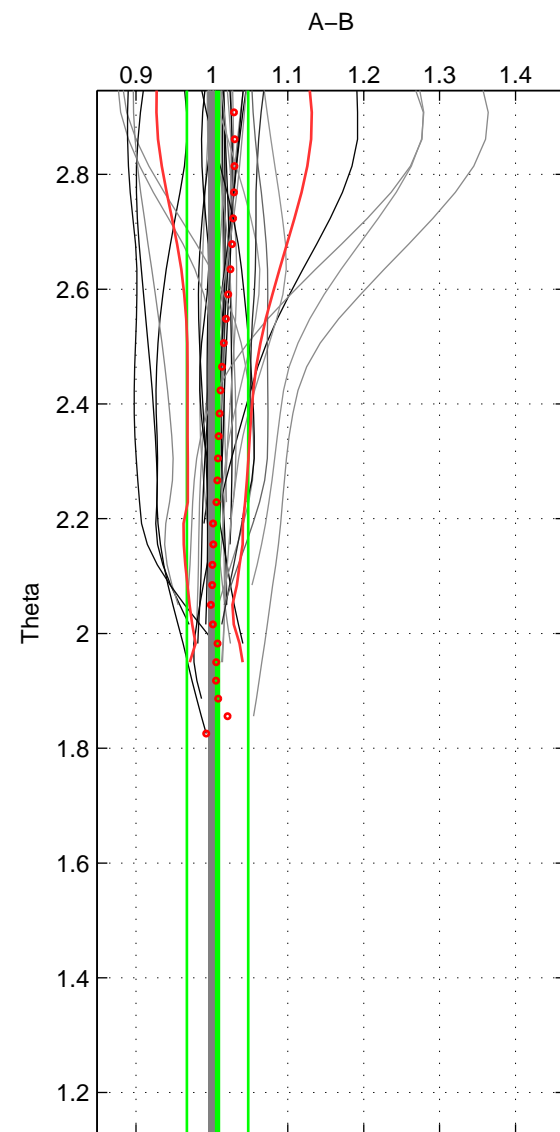

Cruise A (red). Date: Nov 2002 Cruisename: 659-49UF20021031

Cruise B (blue). Date: Feb 2008 Cruisename: 717-49UP20080122

*** "Favourite" values are means of spaces 1 2.

	Offset	O.StDev	Ratio	R.Stdev	Rating
SIGMA:	0.767	2.660	1.007	0.028	5
THETA:	0.755	3.589	1.007	0.040	5
DEPTH:	1.599	0.176	1.018	0.003	3
FAV.:	0.761	3.124	1.007	0.034	5

Profiles of A: 22
 Profiles of B: 17
 Diff profs : 37
 WMoffset (A-B): 0.76698
 WMoffset stdev: 2.6599
 WMratio (A/B): 1.0072
 WMratio stdev: 0.027578

Quality (1-5): 5

Profiles of A: 22
 Profiles of B: 17
 Diff profs : 37
 WMoffset (A-B): 0.75536
 WMoffset stdev: 3.5885
 WMratio (A/B): 1.0075
 WMratio stdev: 0.040369

Quality (1-5): 5

Profiles of A: 22
 Profiles of B: 17
 Diff profs : 37
 WMoffset (A-B): 1.5995
 WMoffset stdev: 0.17603
 WMratio (A/B): 1.0183
 WMratio stdev: 0.0025603

Quality (1-5): 3

Please note that statistics are bad.