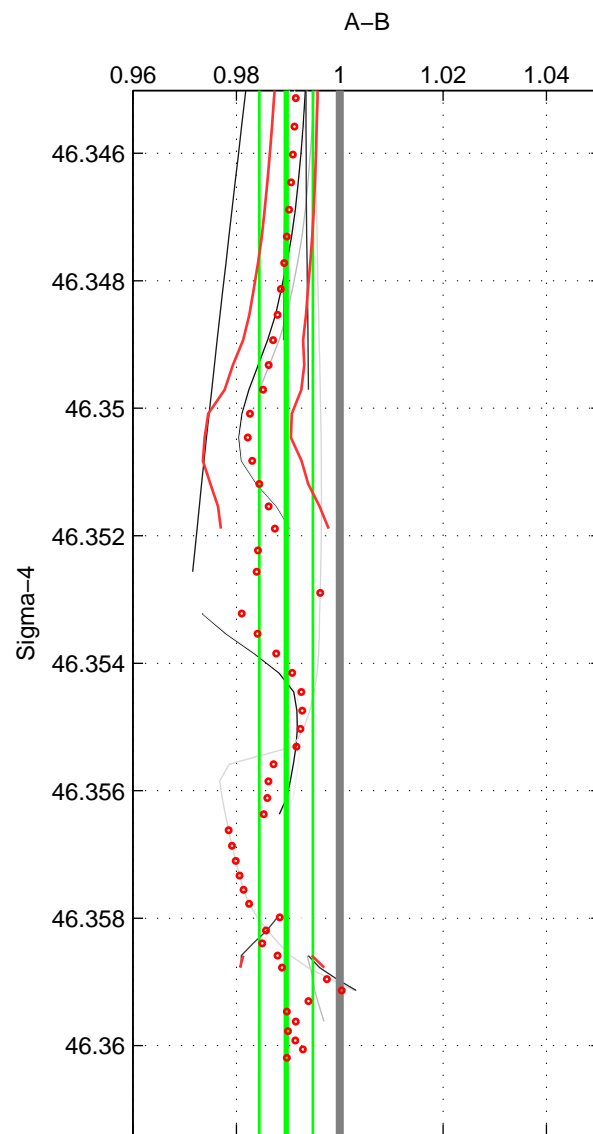

Cruise A (red). Date: Sep 1993 Cruisename: 33-18SN19950803
 Cruise B (blue). Date: Aug 2008 Cruisename: 46-18SN20080717

*** "Favourite" values are means of spaces 1 2 3.

	Offset	O.StDev	Ratio	R.Stdev	Rating
SIGMA:	-3.045	1.522	0.990	0.005	3
THETA:	-2.005	1.932	0.993	0.007	3
DEPTH:	-1.950	1.551	0.993	0.005	3
FAV. :	-2.333	1.668	0.992	0.006	3

Profiles of A: 3
 Profiles of B: 7
 Diff profs : 10
 WMoffset (A-B): -3.045
 WMoffset stdev: 1.5224
 WMratio (A/B): 0.98964
 WMratio stdev: 0.0051864

Quality (1-5): 3

Profiles of A: 3
 Profiles of B: 9
 Diff profs : 17
 WMoffset (A-B): -2.0049
 WMoffset stdev: 1.9316
 WMratio (A/B): 0.99298
 WMratio stdev: 0.0066034

Quality (1-5): 3

Profiles of A: 3
 Profiles of B: 8
 Diff profs : 14
 WMoffset (A-B): -1.9495
 WMoffset stdev: 1.5511
 WMratio (A/B): 0.99329
 WMratio stdev: 0.0053608

Quality (1-5): 3