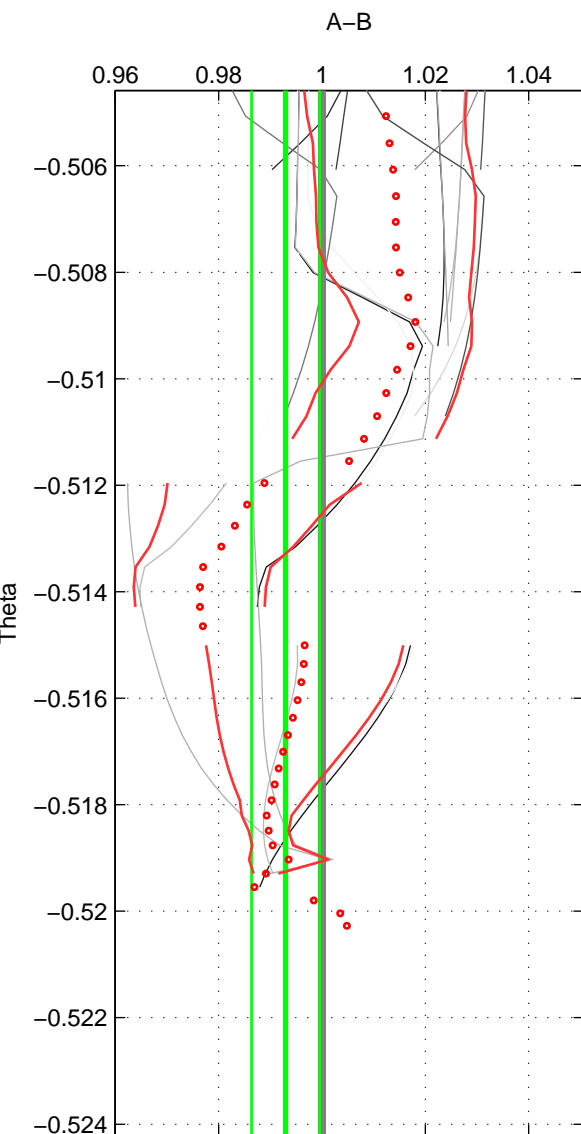

Cruise A (red). Date: Sep 1993 Cruisename: 33-18SN19950803
 Cruise B (blue). Date: Aug 2008 Cruisename: 46-18SN20080717

*** "Favourite" values are means of spaces 1 2 3.

	Offset	O.StDev	Ratio	R.Stdev	Rating
SIGMA:	-3.045	1.522	0.990	0.005	3
THETA:	-2.005	1.932	0.993	0.007	3
DEPTH:	-1.950	1.551	0.993	0.005	3
FAV. :	-2.333	1.668	0.992	0.006	3

Profiles of A: 3
 Profiles of B: 7
 Diff profs : 10
 WMoffset (A-B): -3.045
 WMoffset stdev: 1.5224
 WMratio (A/B): 0.98964
 WMratio stdev: 0.0051864

Quality (1-5): 3

Profiles of A: 3
 Profiles of B: 9
 Diff profs : 17
 WMoffset (A-B): -2.0049
 WMoffset stdev: 1.9316
 WMratio (A/B): 0.99298
 WMratio stdev: 0.0066034

Quality (1-5): 3

Profiles of A: 3
 Profiles of B: 8
 Diff profs : 14
 WMoffset (A-B): -1.9495
 WMoffset stdev: 1.5511
 WMratio (A/B): 0.99329
 WMratio stdev: 0.0053608

Quality (1-5): 3