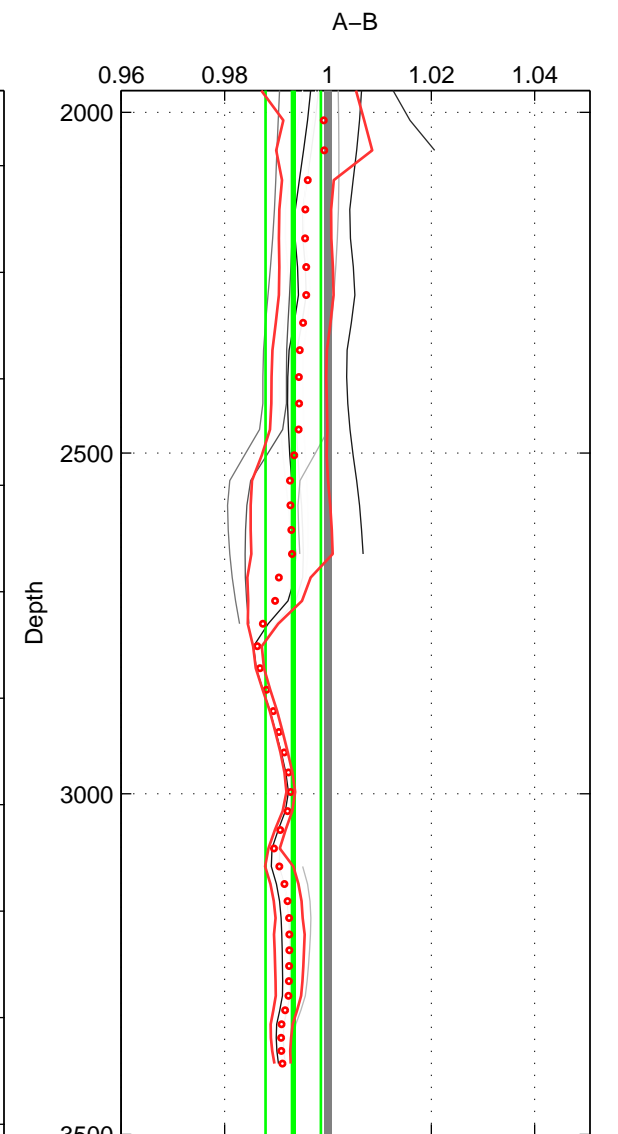

Cruise A (red). Date: Sep 1993 Cruisename: 33-18SN19950803
 Cruise B (blue). Date: Aug 2008 Cruisename: 46-18SN20080717

*** "Favourite" values are means of spaces 1 2 3.

	Offset	O.StDev	Ratio	R.Stdev	Rating
SIGMA:	-3.045	1.522	0.990	0.005	3
THETA:	-2.005	1.932	0.993	0.007	3
DEPTH:	-1.950	1.551	0.993	0.005	3
FAV. :	-2.333	1.668	0.992	0.006	3

Profiles of A: 3
 Profiles of B: 7
 Diff profs : 10
 WMoffset (A-B): -3.045
 WMoffset stdev: 1.5224
 WMratio (A/B): 0.98964
 WMratio stdev: 0.0051864

Quality (1-5): 3

Profiles of A: 3
 Profiles of B: 9
 Diff profs : 17
 WMoffset (A-B): -2.0049
 WMoffset stdev: 1.9316
 WMratio (A/B): 0.99298
 WMratio stdev: 0.0066034

Quality (1-5): 3

Profiles of A: 3
 Profiles of B: 8
 Diff profs : 14
 WMoffset (A-B): -1.9495
 WMoffset stdev: 1.5511
 WMratio (A/B): 0.99329
 WMratio stdev: 0.0053608

Quality (1-5): 3