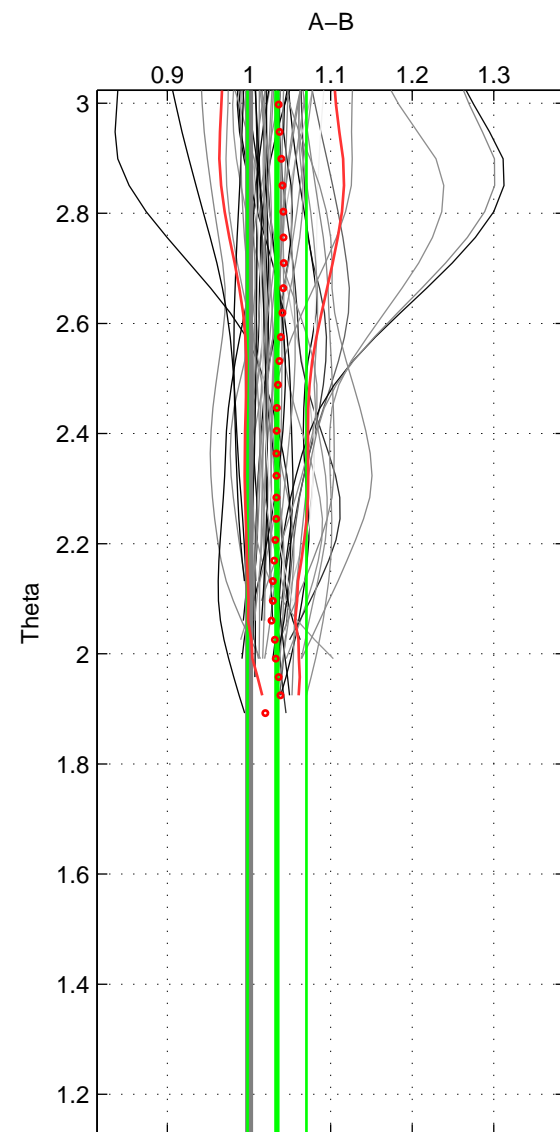

Cruise A (red). Date: Apr 2003 Cruisename: 661-49UF20030422

Cruise B (blue). Date: Feb 2008 Cruisename: 717-49UP20080122

\*\*\* "Favourite" values are means of spaces 1 2.

|        | Offset | O.StDev | Ratio | R.Stdev | Rating |
|--------|--------|---------|-------|---------|--------|
| SIGMA: | 2.652  | 2.474   | 1.027 | 0.026   | 5      |
| THETA: | 3.082  | 3.173   | 1.034 | 0.036   | 5      |
| DEPTH: | 3.238  | 0.363   | 1.036 | 0.003   | 3      |
| FAV.:  | 2.867  | 2.824   | 1.030 | 0.031   | 5      |

Profiles of A: 32  
 Profiles of B: 17  
 Diff profs : 51  
 WMoffset (A-B): 2.6515  
 WMoffset stdev: 2.4743  
 WMratio (A/B): 1.0266  
 WMratio stdev: 0.02551

Quality (1-5): 5

Profiles of A: 32  
 Profiles of B: 17  
 Diff profs : 51  
 WMoffset (A-B): 3.082  
 WMoffset stdev: 3.1733  
 WMratio (A/B): 1.0343  
 WMratio stdev: 0.036005

Quality (1-5): 5

Please note that statistics are bad.

Profiles of A: 32  
 Profiles of B: 17  
 Diff profs : 51  
 WMoffset (A-B): 3.2375  
 WMoffset stdev: 0.36306  
 WMratio (A/B): 1.0358  
 WMratio stdev: 0.00322