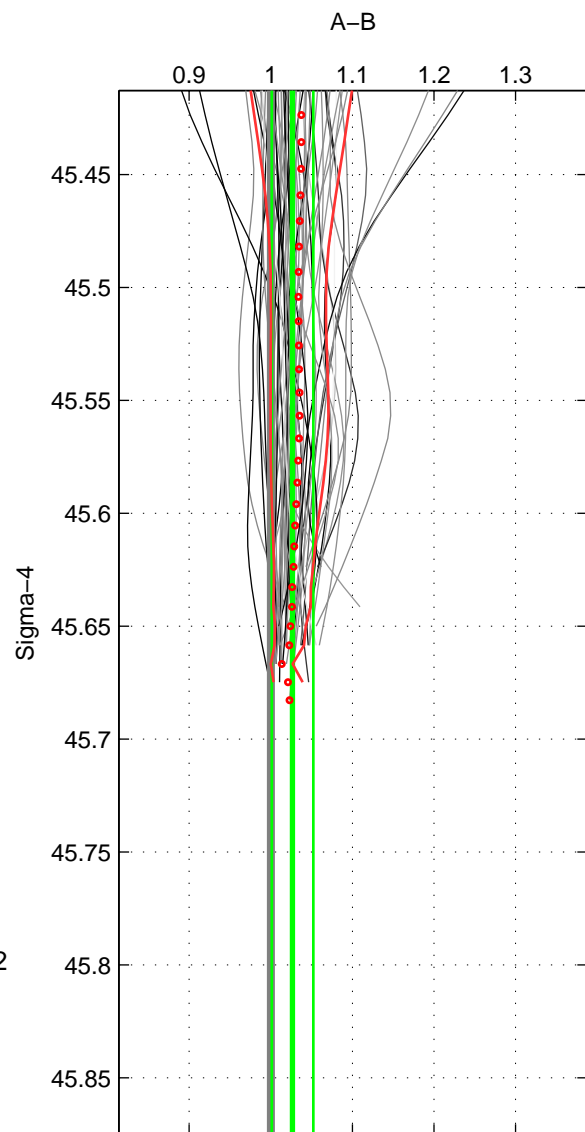

Cruise A (red). Date: Apr 2003 Cruisename: 661-49UF20030422

Cruise B (blue). Date: Feb 2008 Cruisename: 717-49UP20080122

\*\*\* "Favourite" values are means of spaces 1 2.

|        | Offset | O.StDev | Ratio | R.Stdev | Rating |
|--------|--------|---------|-------|---------|--------|
| SIGMA: | 2.652  | 2.474   | 1.027 | 0.026   | 5      |
| THETA: | 3.082  | 3.173   | 1.034 | 0.036   | 5      |
| DEPTH: | 3.238  | 0.363   | 1.036 | 0.003   | 3      |
| FAV.:  | 2.867  | 2.824   | 1.030 | 0.031   | 5      |

Profiles of A: 32  
 Profiles of B: 17  
 Diff profs : 51  
 WMoffset (A-B): 2.6515  
 WMoffset stdev: 2.4743  
 WMratio (A/B): 1.0266  
 WMratio stdev: 0.02551

Quality (1-5): 5

Profiles of A: 32  
 Profiles of B: 17  
 Diff profs : 51  
 WMoffset (A-B): 3.082  
 WMoffset stdev: 3.1733  
 WMratio (A/B): 1.0343  
 WMratio stdev: 0.036005

Quality (1-5): 5

Please note that statistics are bad.

Profiles of A: 32  
 Profiles of B: 17  
 Diff profs : 51  
 WMoffset (A-B): 3.2375  
 WMoffset stdev: 0.36306  
 WMratio (A/B): 1.0358  
 WMratio stdev: 0.00322