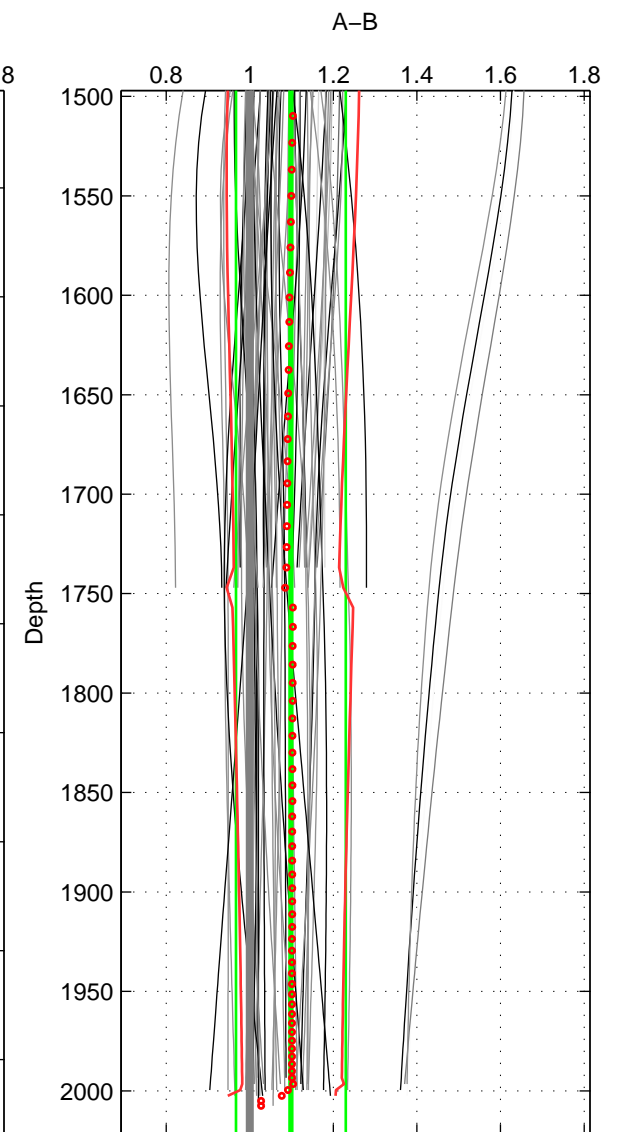

Cruise A (red). Date: Jun 1997 Cruisename: 681-49UP19970530

Cruise B (blue). Date: Jul 2002 Cruisename: 697-49UP20020620

*** "Favourite" values are means of spaces 1 2 3.

	Offset	O.StDev	Ratio	R.Stdev	Rating
SIGMA:	2.093	2.451	1.041	0.045	4
THETA:	2.106	2.708	1.044	0.049	4
DEPTH:	5.002	6.543	1.098	0.131	4
FAV.:	3.067	3.901	1.061	0.075	4

Profiles of A: 23
 Profiles of B: 21
 Diff profs : 67
 WMoffset (A-B): 2.093
 WMoffset stdev: 2.4511
 WMratio (A/B): 1.0411
 WMratio stdev: 0.044677

Quality (1-5): 4

Profiles of A: 23
 Profiles of B: 21
 Diff profs : 67
 WMoffset (A-B): 2.1056
 WMoffset stdev: 2.7085
 WMratio (A/B): 1.0441
 WMratio stdev: 0.04864

Quality (1-5): 4

Profiles of A: 23
 Profiles of B: 21
 Diff profs : 67
 WMoffset (A-B): 5.0023
 WMoffset stdev: 6.5433
 WMratio (A/B): 1.0984
 WMratio stdev: 0.13136

Quality (1-5): 4