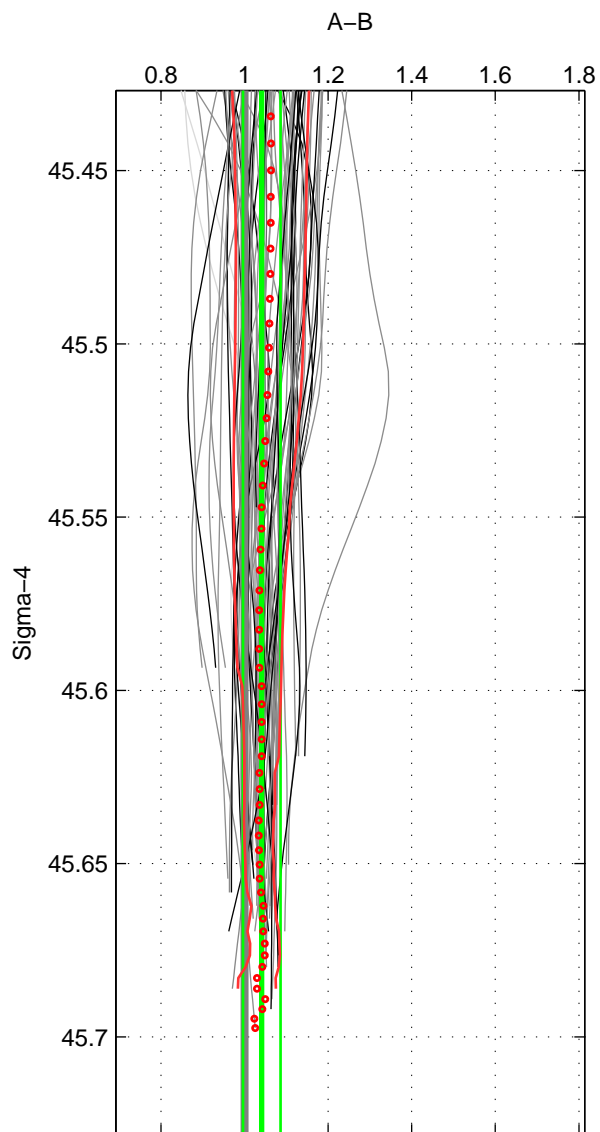

Cruise A (red). Date: Jun 1997 Cruisename: 681-49UP19970530

Cruise B (blue). Date: Jul 2002 Cruisename: 697-49UP20020620

*** "Favourite" values are means of spaces 1 2 3.

	Offset	O.StDev	Ratio	R.Stdev	Rating
SIGMA:	2.093	2.451	1.041	0.045	4
THETA:	2.106	2.708	1.044	0.049	4
DEPTH:	5.002	6.543	1.098	0.131	4
FAV.:	3.067	3.901	1.061	0.075	4

Profiles of A: 23
 Profiles of B: 21
 Diff profs : 67
 WMoffset (A-B): 2.093
 WMoffset stdev: 2.4511
 WMratio (A/B): 1.0411
 WMratio stdev: 0.044677

Quality (1-5): 4

Profiles of A: 23
 Profiles of B: 21
 Diff profs : 67
 WMoffset (A-B): 2.1056
 WMoffset stdev: 2.7085
 WMratio (A/B): 1.0441
 WMratio stdev: 0.04864

Quality (1-5): 4

Profiles of A: 23
 Profiles of B: 21
 Diff profs : 67
 WMoffset (A-B): 5.0023
 WMoffset stdev: 6.5433
 WMratio (A/B): 1.0984
 WMratio stdev: 0.13136

Quality (1-5): 4