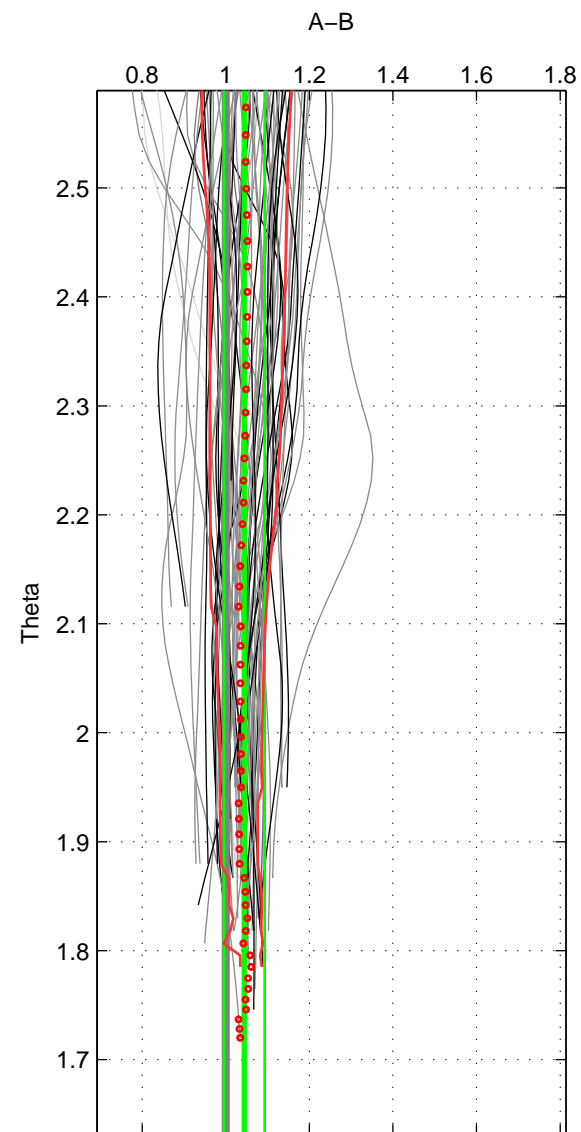

Cruise A (red). Date: Jun 1997 Cruisename: 681-49UP19970530

Cruise B (blue). Date: Jul 2002 Cruisename: 697-49UP20020620

*** "Favourite" values are means of spaces 1 2 3.

	Offset	O.StDev	Ratio	R.Stdev	Rating
SIGMA:	2.093	2.451	1.041	0.045	4
THETA:	2.106	2.708	1.044	0.049	4
DEPTH:	5.002	6.543	1.098	0.131	4
FAV.:	3.067	3.901	1.061	0.075	4

Profiles of A: 23
 Profiles of B: 21
 Diff profs : 67
 WMoffset (A-B): 2.093
 WMoffset stdev: 2.4511
 WMratio (A/B): 1.0411
 WMratio stdev: 0.044677

Quality (1-5): 4

Profiles of A: 23
 Profiles of B: 21
 Diff profs : 67
 WMoffset (A-B): 2.1056
 WMoffset stdev: 2.7085
 WMratio (A/B): 1.0441
 WMratio stdev: 0.04864

Quality (1-5): 4

Profiles of A: 23
 Profiles of B: 21
 Diff profs : 67
 WMoffset (A-B): 5.0023
 WMoffset stdev: 6.5433
 WMratio (A/B): 1.0984
 WMratio stdev: 0.13136

Quality (1-5): 4