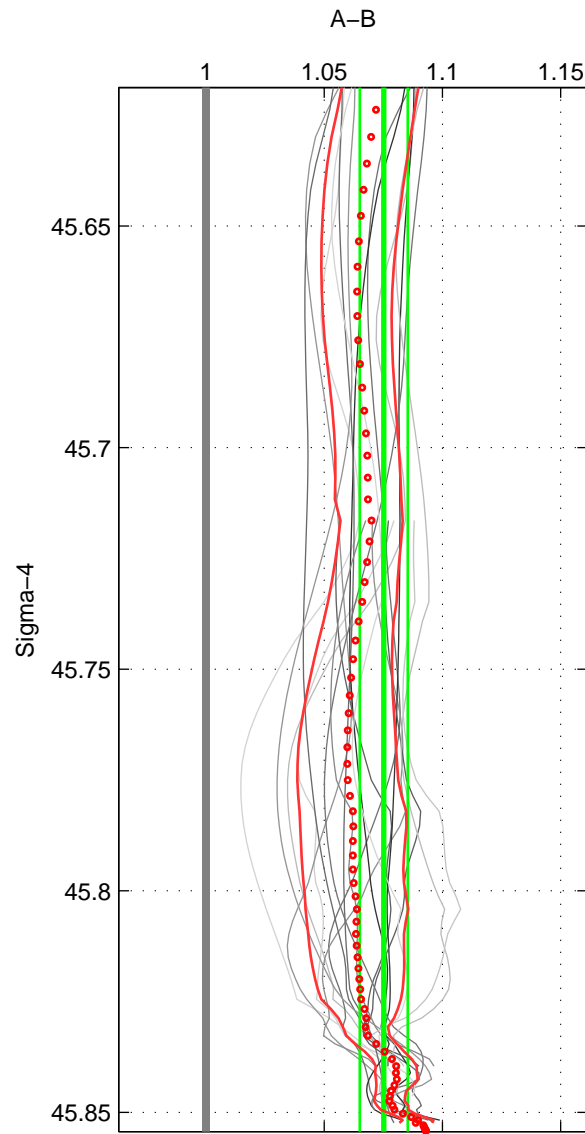

Cruise A (red). Date: Jul 1990 Cruisename: 295-64TR19900701

Cruise B (blue). Date: Jul 1989 Cruisename: 309-74DI19890716

*** "Favourite" values are means of spaces 1 2 3.

	Offset	O.StDev	Ratio	R.Stdev	Rating
SIGMA:	17.487	2.273	1.075	0.010	5
THETA:	17.426	1.783	1.076	0.008	5
DEPTH:	16.027	5.515	1.065	0.023	5
FAV. :	16.980	3.190	1.072	0.014	5

Profiles of A: 6
 Profiles of B: 3
 Diff profs : 18
 WMoffset (A-B): 17.487
 WMoffset stdev: 2.2729
 WMratio (A/B): 1.0752
 WMratio stdev: 0.010165

Quality (1-5): 5

Profiles of A: 6
 Profiles of B: 3
 Diff profs : 18
 WMoffset (A-B): 17.4258
 WMoffset stdev: 1.7829
 WMratio (A/B): 1.0758
 WMratio stdev: 0.0080638

Quality (1-5): 5

Profiles of A: 6
 Profiles of B: 3
 Diff profs : 18
 WMoffset (A-B): 16.0269
 WMoffset stdev: 5.5149
 WMratio (A/B): 1.0653
 WMratio stdev: 0.022896

Quality (1-5): 5