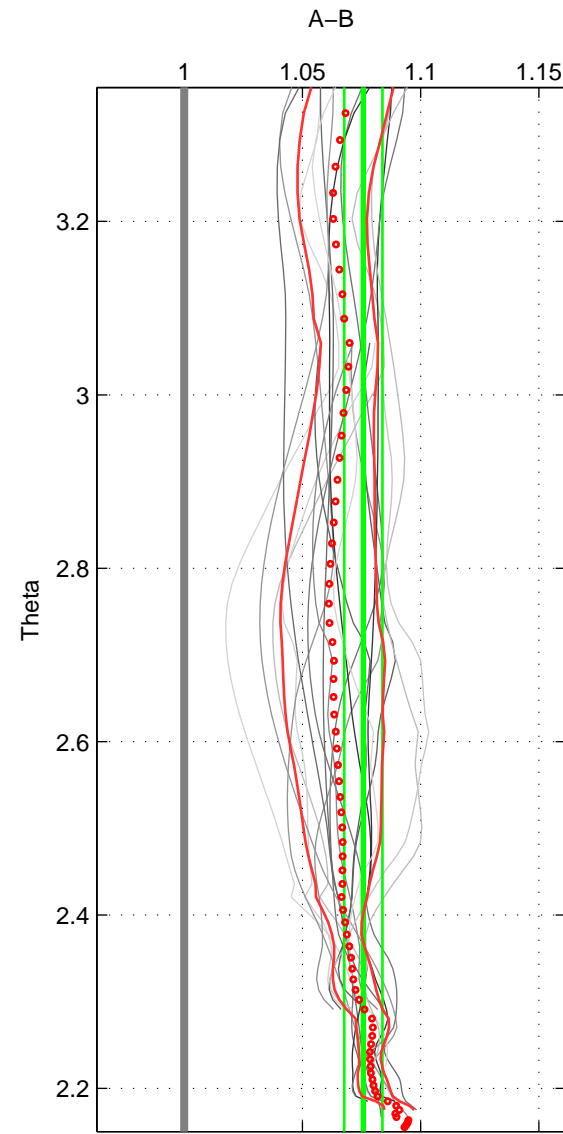

Cruise A (red). Date: Jul 1990 Cruisename: 295-64TR19900701

Cruise B (blue). Date: Jul 1989 Cruisename: 309-74DI19890716

*** "Favourite" values are means of spaces 1 2 3.

	Offset	O.StDev	Ratio	R.Stdev	Rating
SIGMA:	17.487	2.273	1.075	0.010	5
THETA:	17.426	1.783	1.076	0.008	5
DEPTH:	16.027	5.515	1.065	0.023	5
FAV. :	16.980	3.190	1.072	0.014	5

Profiles of A: 6
 Profiles of B: 3
 Diff profs : 18
 WMoffset (A-B): 17.487
 WMoffset stdev: 2.2729
 WMratio (A/B): 1.0752
 WMratio stdev: 0.010165

Quality (1-5): 5

Profiles of A: 6
 Profiles of B: 3
 Diff profs : 18
 WMoffset (A-B): 17.4258
 WMoffset stdev: 1.7829
 WMratio (A/B): 1.0758
 WMratio stdev: 0.0080638

Quality (1-5): 5

Profiles of A: 6
 Profiles of B: 3
 Diff profs : 18
 WMoffset (A-B): 16.0269
 WMoffset stdev: 5.5149
 WMratio (A/B): 1.0653
 WMratio stdev: 0.022896

Quality (1-5): 5