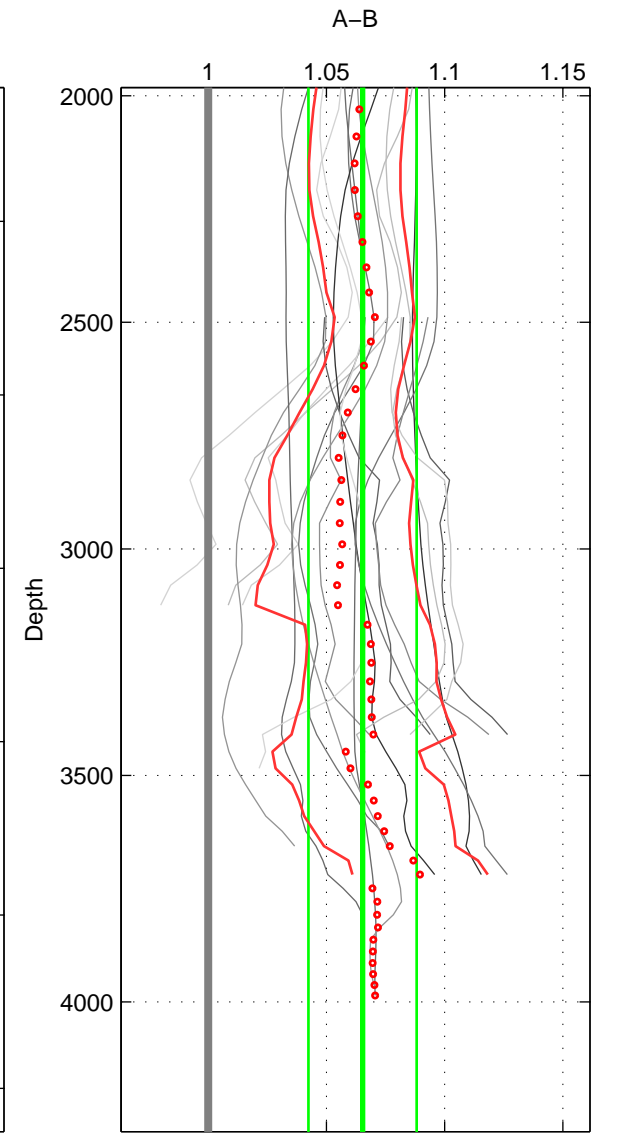

Cruise A (red). Date: Jul 1990 Cruisename: 295-64TR19900701

Cruise B (blue). Date: Jul 1989 Cruisename: 309-74DI19890716

*** "Favourite" values are means of spaces 1 2 3.

	Offset	O.StDev	Ratio	R.Stdev	Rating
SIGMA:	17.487	2.273	1.075	0.010	5
THETA:	17.426	1.783	1.076	0.008	5
DEPTH:	16.027	5.515	1.065	0.023	5
FAV. :	16.980	3.190	1.072	0.014	5

Profiles of A: 6
 Profiles of B: 3
 Diff profs : 18
 WMoffset (A-B): 17.487
 WMoffset stdev: 2.2729
 WMratio (A/B): 1.0752
 WMratio stdev: 0.010165

Quality (1-5): 5

Profiles of A: 6
 Profiles of B: 3
 Diff profs : 18
 WMoffset (A-B): 17.4258
 WMoffset stdev: 1.7829
 WMratio (A/B): 1.0758
 WMratio stdev: 0.0080638

Quality (1-5): 5

Profiles of A: 6
 Profiles of B: 3
 Diff profs : 18
 WMoffset (A-B): 16.0269
 WMoffset stdev: 5.5149
 WMratio (A/B): 1.0653
 WMratio stdev: 0.022896

Quality (1-5): 5