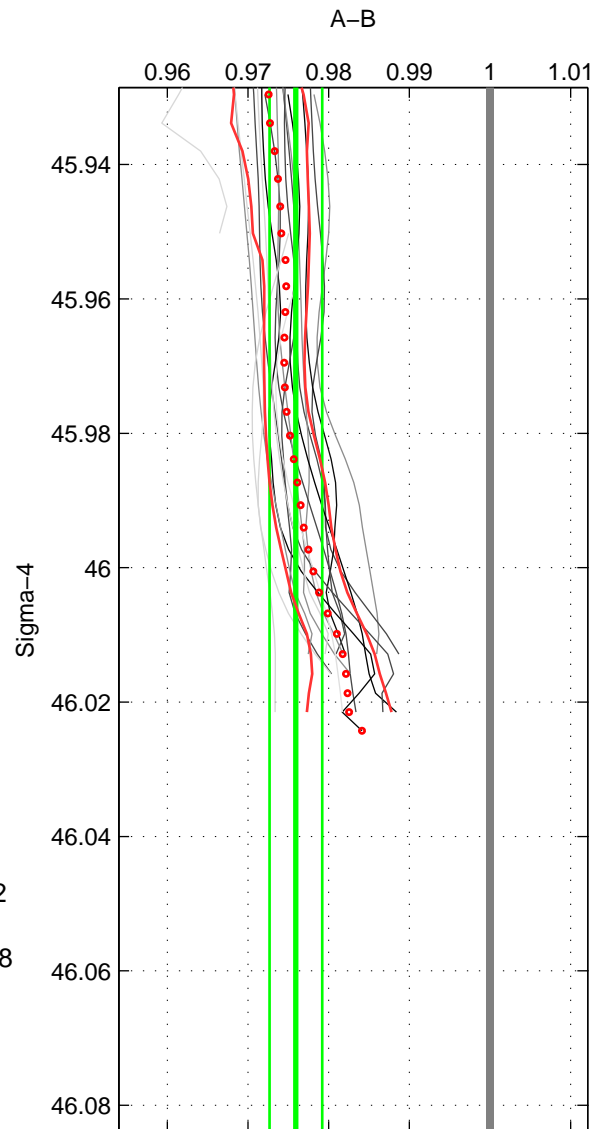

Cruise A (red). Date: Feb 2005 Cruisename: 126-06AQ20050122

Cruise B (blue). Date: Mar 2010 Cruisename: 256-33RO20100308

*** "Favourite" values are means of spaces 1 2.

	Offset	O.StDev	Ratio	R.Stdev	Rating
SIGMA:	-4.978	0.679	0.976	0.003	4
THETA:	-5.025	0.831	0.976	0.004	4
DEPTH:	-2.378	1.141	0.989	0.005	3
FAV. :	-5.002	0.755	0.976	0.004	4

Profiles of A: 5
 Profiles of B: 6
 Diff profs : 17
 WMoffset (A-B): -4.9783
 WMoffset stdev: 0.67915
 WMratio (A/B): 0.97595
 WMratio stdev: 0.0032627

Quality (1-5): 4

Profiles of A: 5
 Profiles of B: 6
 Diff profs : 17
 WMoffset (A-B): -5.0247
 WMoffset stdev: 0.83115
 WMratio (A/B): 0.97577
 WMratio stdev: 0.0039825

Quality (1-5): 4

Profiles of A: 5
 Profiles of B: 6
 Diff profs : 17
 WMoffset (A-B): -2.3776
 WMoffset stdev: 1.1412
 WMratio (A/B): 0.9887
 WMratio stdev: 0.0053979

Quality (1-5): 3