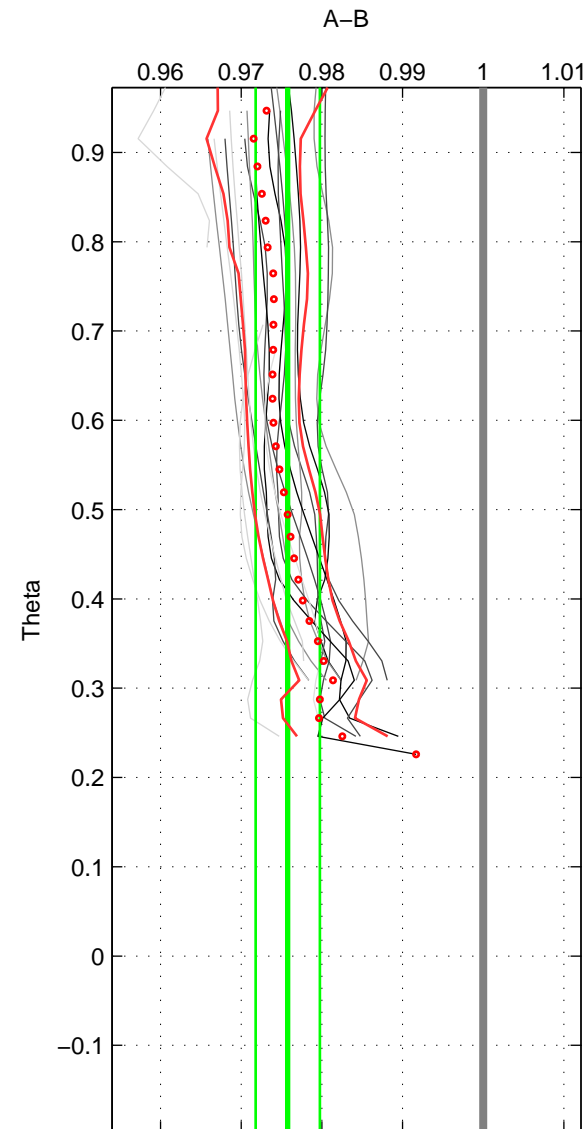

Cruise A (red). Date: Feb 2005 Cruisename: 126-06AQ20050122

Cruise B (blue). Date: Mar 2010 Cruisename: 256-33RO20100308

*** "Favourite" values are means of spaces 1 2.

	Offset	O.StDev	Ratio	R.Stdev	Rating
SIGMA:	-4.978	0.679	0.976	0.003	4
THETA:	-5.025	0.831	0.976	0.004	4
DEPTH:	-2.378	1.141	0.989	0.005	3
FAV. :	-5.002	0.755	0.976	0.004	4

Profiles of A: 5
 Profiles of B: 6
 Diff profs : 17
 WMoffset (A-B): -4.9783
 WMoffset stdev: 0.67915
 WMratio (A/B): 0.97595
 WMratio stdev: 0.0032627

Quality (1-5): 4

Profiles of A: 5
 Profiles of B: 6
 Diff profs : 17
 WMoffset (A-B): -5.0247
 WMoffset stdev: 0.83115
 WMratio (A/B): 0.97577
 WMratio stdev: 0.0039825

Quality (1-5): 4

Profiles of A: 5
 Profiles of B: 6
 Diff profs : 17
 WMoffset (A-B): -2.3776
 WMoffset stdev: 1.1412
 WMratio (A/B): 0.9887
 WMratio stdev: 0.0053979

Quality (1-5): 3