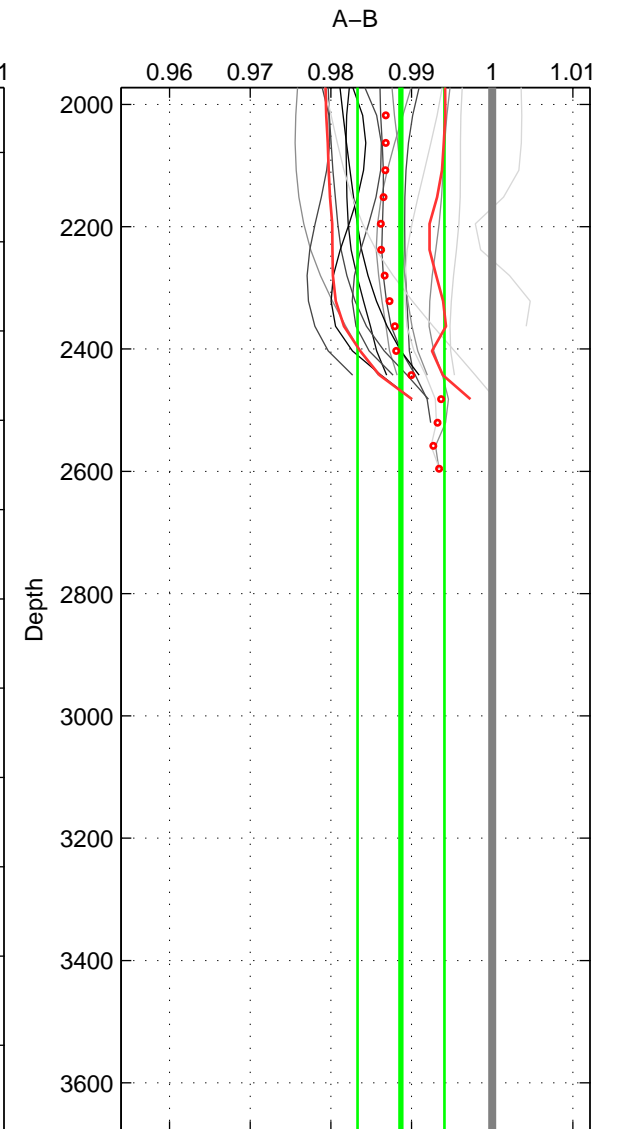

Cruise A (red). Date: Feb 2005 Cruisename: 126-06AQ20050122

Cruise B (blue). Date: Mar 2010 Cruisename: 256-33RO20100308

*** "Favourite" values are means of spaces 1 2.

	Offset	O.StDev	Ratio	R.Stdev	Rating
SIGMA:	-4.978	0.679	0.976	0.003	4
THETA:	-5.025	0.831	0.976	0.004	4
DEPTH:	-2.378	1.141	0.989	0.005	3
FAV. :	-5.002	0.755	0.976	0.004	4

Profiles of A: 5
 Profiles of B: 6
 Diff profs : 17
 WMoffset (A-B): -4.9783
 WMoffset stdev: 0.67915
 WMratio (A/B): 0.97595
 WMratio stdev: 0.0032627

Quality (1-5): 4

Profiles of A: 5
 Profiles of B: 6
 Diff profs : 17
 WMoffset (A-B): -5.0247
 WMoffset stdev: 0.83115
 WMratio (A/B): 0.97577
 WMratio stdev: 0.0039825

Quality (1-5): 4

Profiles of A: 5
 Profiles of B: 6
 Diff profs : 17
 WMoffset (A-B): -2.3776
 WMoffset stdev: 1.1412
 WMratio (A/B): 0.9887
 WMratio stdev: 0.0053979

Quality (1-5): 3