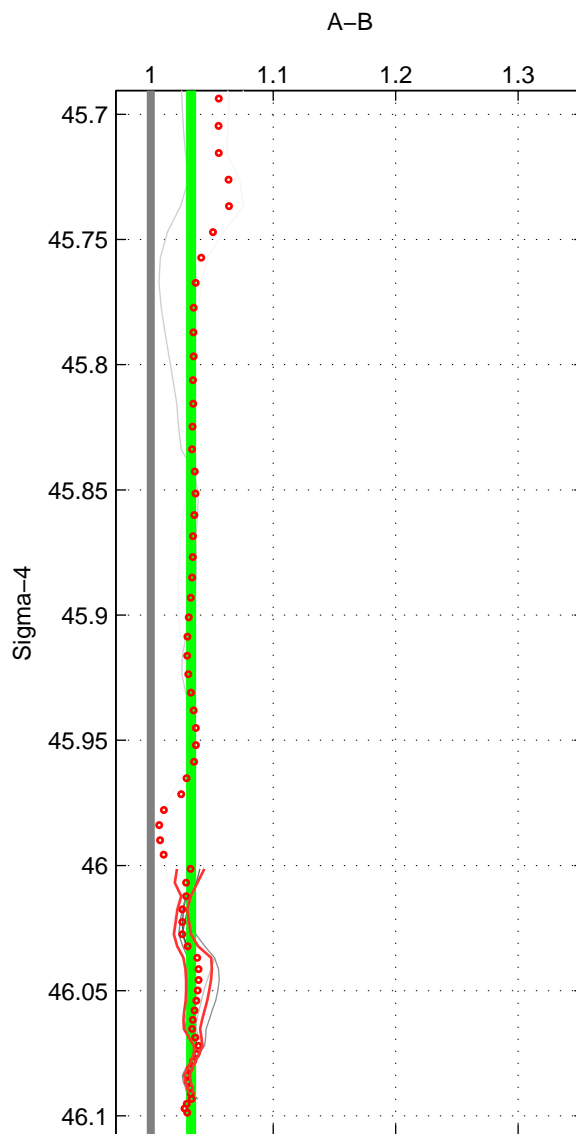

Cruise A (red). Date: Nov 1972 Cruisename: 219-316N19720718.1

Cruise B (blue). Date: Apr 1995 Cruisename: 320-74JC19950320

\*\*\* "Favourite" values are means of spaces 1 2 3.

	Offset	O.StDev	Ratio	R.Stdev	Rating
SIGMA:	7.228	0.638	1.033	0.003	3
THETA:	7.162	0.581	1.033	0.003	3
DEPTH:	8.958	2.860	1.040	0.012	3
FAV.:	7.783	1.360	1.035	0.006	3

Profiles of A: 3  
 Profiles of B: 10  
 Diff profs: 10  
 WMoffset (A-B): 7.2283  
 WMoffset stdev: 0.63847  
 WMratio (A/B): 1.0329  
 WMratio stdev: 0.0029656

Quality (1-5): 3

Profiles of A: 3  
 Profiles of B: 10  
 Diff profs: 10  
 WMoffset (A-B): 7.1617  
 WMoffset stdev: 0.58106  
 WMratio (A/B): 1.0331  
 WMratio stdev: 0.0027549

Quality (1-5): 3

Profiles of A: 3  
 Profiles of B: 10  
 Diff profs: 10  
 WMoffset (A-B): 8.9582  
 WMoffset stdev: 2.8598  
 WMratio (A/B): 1.04  
 WMratio stdev: 0.011986

Quality (1-5): 3