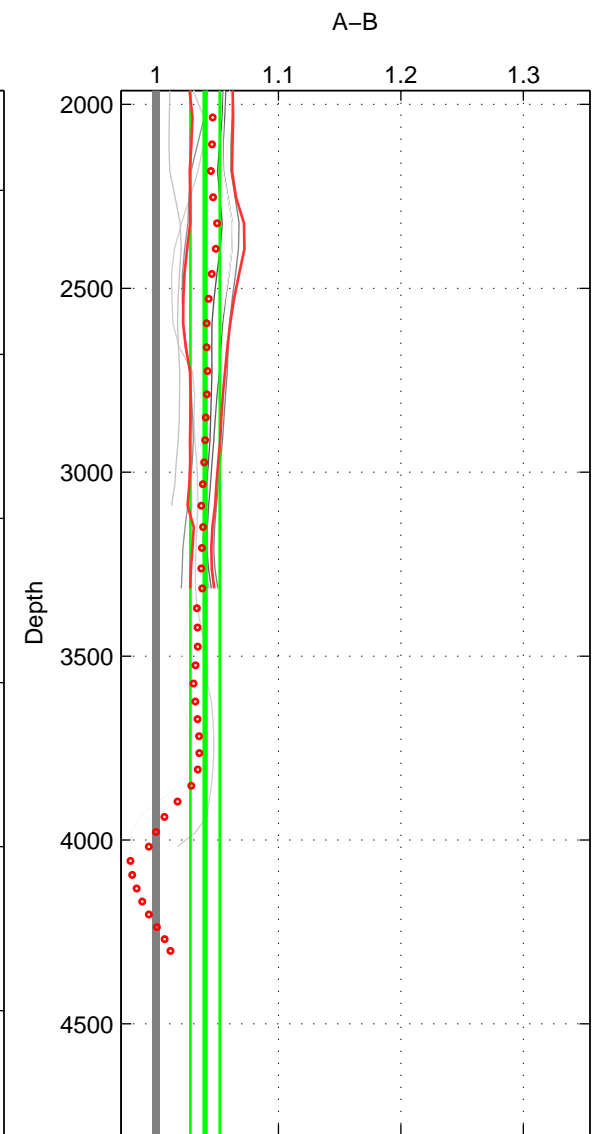

Cruise A (red). Date: Nov 1972 Cruisename: 219-316N19720718.1

Cruise B (blue). Date: Apr 1995 Cruisename: 320-74JC19950320

\*\*\* "Favourite" values are means of spaces 1 2 3.

	Offset	O.StDev	Ratio	R.Stdev	Rating
SIGMA:	7.228	0.638	1.033	0.003	3
THETA:	7.162	0.581	1.033	0.003	3
DEPTH:	8.958	2.860	1.040	0.012	3
FAV.:	7.783	1.360	1.035	0.006	3

Profiles of A: 3  
 Profiles of B: 10  
 Diff profs: 10  
 WMoffset (A-B): 7.2283  
 WMoffset stdev: 0.63847  
 WMratio (A/B): 1.0329  
 WMratio stdev: 0.0029656

Quality (1-5): 3

Profiles of A: 3  
 Profiles of B: 10  
 Diff profs: 10  
 WMoffset (A-B): 7.1617  
 WMoffset stdev: 0.58106  
 WMratio (A/B): 1.0331  
 WMratio stdev: 0.0027549

Quality (1-5): 3

Profiles of A: 3  
 Profiles of B: 10  
 Diff profs: 10  
 WMoffset (A-B): 8.9582  
 WMoffset stdev: 2.8598  
 WMratio (A/B): 1.04  
 WMratio stdev: 0.011986

Quality (1-5): 3