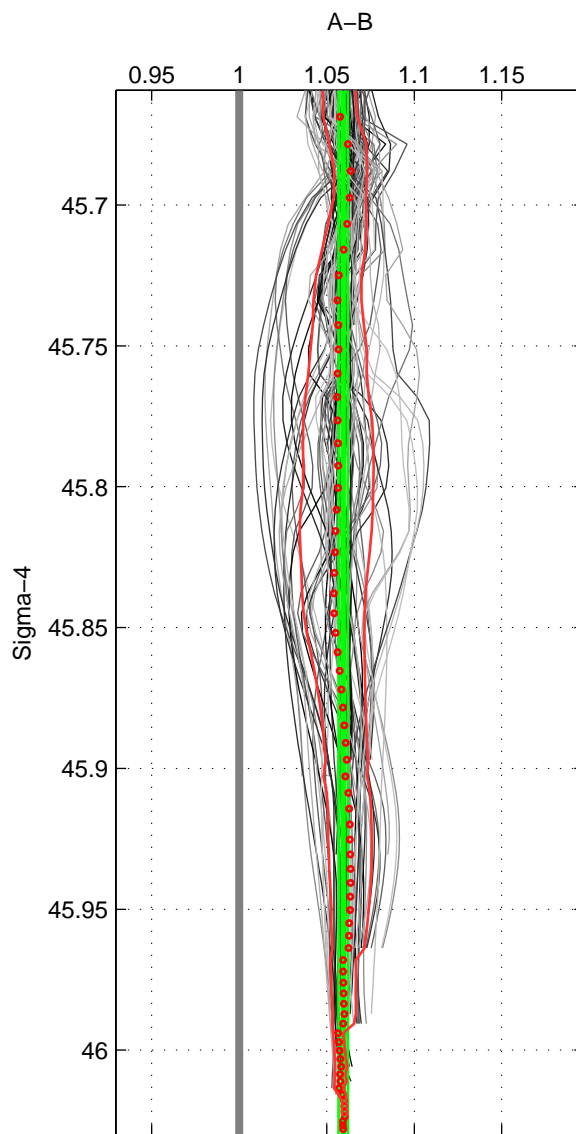

Cruise A (red). Date: Jul 2001 Cruisename: 160-06MT20010620

Cruise B (blue). Date: Jun 2002 Cruisename: 274-35TH20020611

*** "Favourite" values are means of spaces 1 2 3.

	Offset	O.StDev	Ratio	R.Stdev	Rating
SIGMA:	17.936	0.789	1.059	0.003	4
THETA:	16.797	3.022	1.057	0.011	4
DEPTH:	17.277	7.523	1.061	0.027	4
FAV.:	17.336	3.778	1.059	0.013	4

Profiles of A: 17
 Profiles of B: 14
 Diff profs : 100
 WMoffset (A-B): 17.9356
 WMoffset stdev: 0.78936
 WMratio (A/B): 1.0594
 WMratio stdev: 0.0027004

Quality (1-5): 4

Profiles of A: 17
 Profiles of B: 14
 Diff profs : 100
 WMoffset (A-B): 16.797
 WMoffset stdev: 3.022
 WMratio (A/B): 1.057
 WMratio stdev: 0.01062

Quality (1-5): 4

Profiles of A: 17
 Profiles of B: 14
 Diff profs : 100
 WMoffset (A-B): 17.2765
 WMoffset stdev: 7.5228
 WMratio (A/B): 1.0612
 WMratio stdev: 0.026757

Quality (1-5): 4