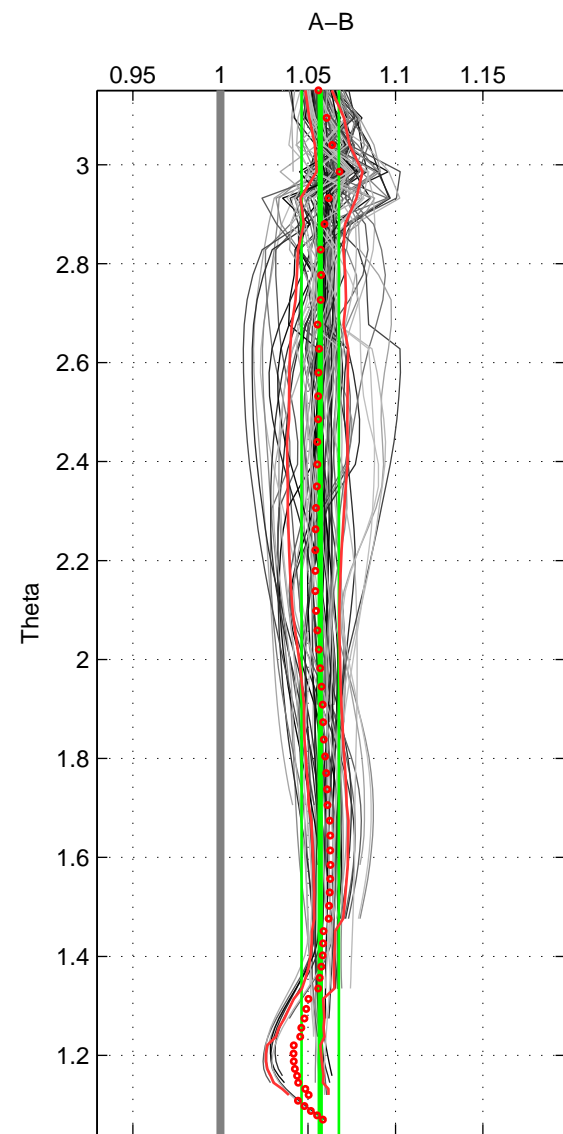

Cruise A (red). Date: Jul 2001 Cruisename: 160-06MT20010620

Cruise B (blue). Date: Jun 2002 Cruisename: 274-35TH20020611

*** "Favourite" values are means of spaces 1 2 3.

	Offset	O.StDev	Ratio	R.Stdev	Rating
SIGMA:	17.936	0.789	1.059	0.003	4
THETA:	16.797	3.022	1.057	0.011	4
DEPTH:	17.277	7.523	1.061	0.027	4
FAV.:	17.336	3.778	1.059	0.013	4

Profiles of A: 17
 Profiles of B: 14
 Diff profs : 100
 WMoffset (A-B): 17.9356
 WMoffset stdev: 0.78936
 WMratio (A/B): 1.0594
 WMratio stdev: 0.0027004

Quality (1-5): 4

Profiles of A: 17
 Profiles of B: 14
 Diff profs : 100
 WMoffset (A-B): 16.797
 WMoffset stdev: 3.022
 WMratio (A/B): 1.057
 WMratio stdev: 0.01062

Quality (1-5): 4

Profiles of A: 17
 Profiles of B: 14
 Diff profs : 100
 WMoffset (A-B): 17.2765
 WMoffset stdev: 7.5228
 WMratio (A/B): 1.0612
 WMratio stdev: 0.026757

Quality (1-5): 4