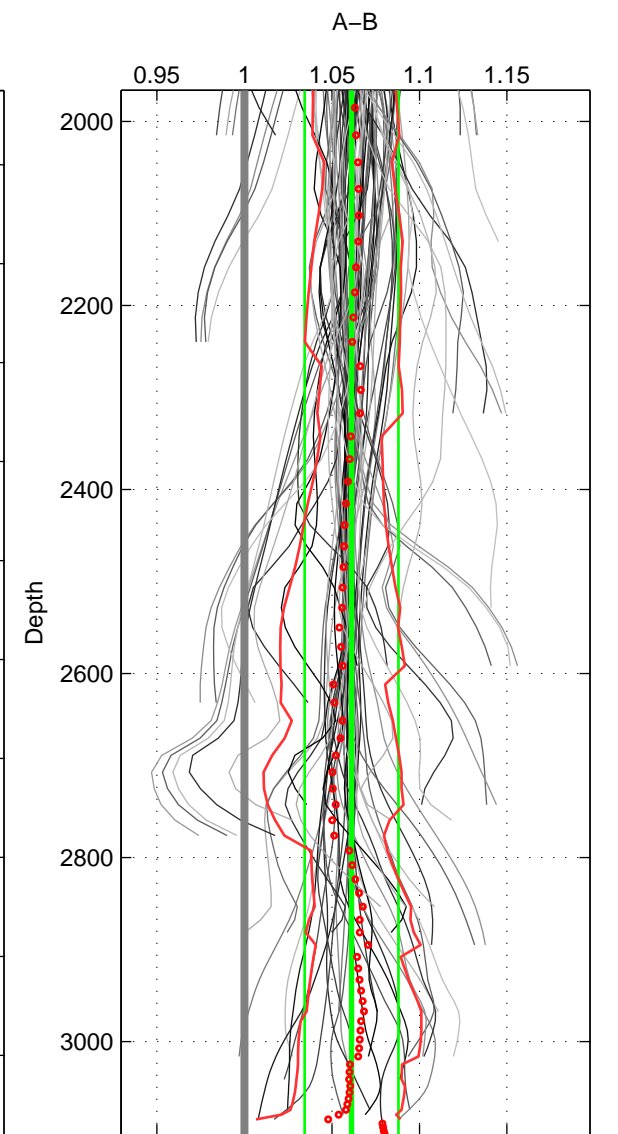

Cruise A (red). Date: Jul 2001 Cruisename: 160-06MT20010620

Cruise B (blue). Date: Jun 2002 Cruisename: 274-35TH20020611

*** "Favourite" values are means of spaces 1 2 3.

	Offset	O.StDev	Ratio	R.Stdev	Rating
SIGMA:	17.936	0.789	1.059	0.003	4
THETA:	16.797	3.022	1.057	0.011	4
DEPTH:	17.277	7.523	1.061	0.027	4
FAV.:	17.336	3.778	1.059	0.013	4

Profiles of A: 17
 Profiles of B: 14
 Diff profs : 100
 WMoffset (A-B): 17.9356
 WMoffset stdev: 0.78936
 WMratio (A/B): 1.0594
 WMratio stdev: 0.0027004

Quality (1-5): 4

Profiles of A: 17
 Profiles of B: 14
 Diff profs : 100
 WMoffset (A-B): 16.797
 WMoffset stdev: 3.022
 WMratio (A/B): 1.057
 WMratio stdev: 0.01062

Quality (1-5): 4

Profiles of A: 17
 Profiles of B: 14
 Diff profs : 100
 WMoffset (A-B): 17.2765
 WMoffset stdev: 7.5228
 WMratio (A/B): 1.0612
 WMratio stdev: 0.026757

Quality (1-5): 4