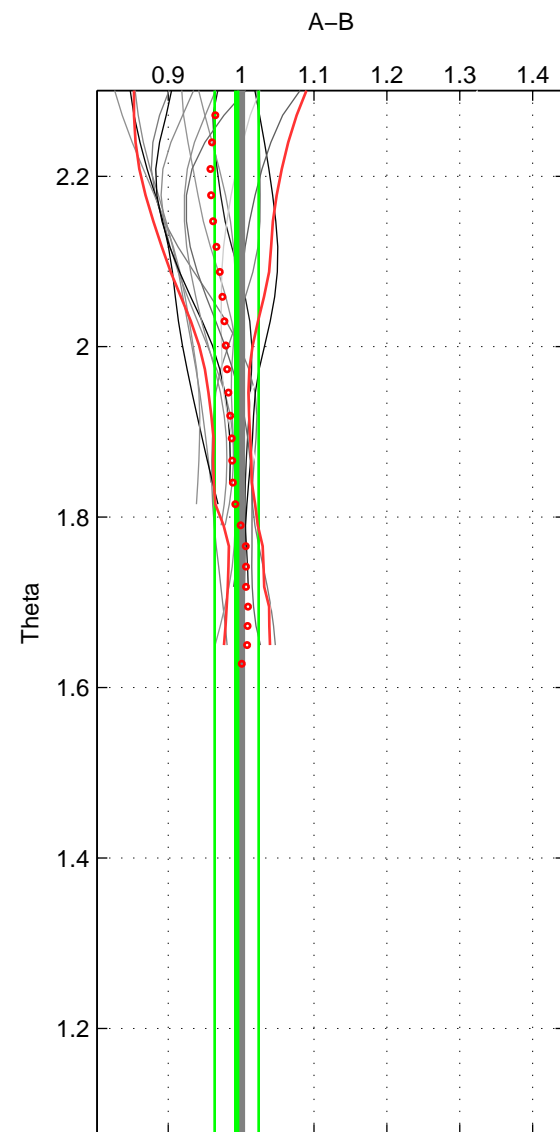

Cruise A (red). Date: Jan 2000 Cruisename: 588-49NZ20000105

Cruise B (blue). Date: Jun 1997 Cruisename: 681-49UP19970530

*** "Favourite" values are means of spaces 1 2.

	Offset	O.StDev	Ratio	R.Stdev	Rating
SIGMA:	-0.597	1.457	0.992	0.021	4
THETA:	-0.568	2.030	0.994	0.030	4
DEPTH:	-0.138	0.662	0.998	0.013	3
FAV.:	-0.583	1.744	0.993	0.026	4

Profiles of A: 5
 Profiles of B: 14
 Diff profs : 16
 WMoffset (A-B): -0.59742
 WMoffset stdev: 1.4571
 WMratio (A/B): 0.99244
 WMratio stdev: 0.02115

Quality (1-5): 4

Profiles of A: 5
 Profiles of B: 14
 Diff profs : 16
 WMoffset (A-B): -0.56836
 WMoffset stdev: 2.0302
 WMratio (A/B): 0.99373
 WMratio stdev: 0.03023

Quality (1-5): 4

Profiles of A: 5
 Profiles of B: 14
 Diff profs : 16
 WMoffset (A-B): -0.1381
 WMoffset stdev: 0.66214
 WMratio (A/B): 0.99759
 WMratio stdev: 0.013165

Quality (1-5): 3

Please note that statistics are bad.