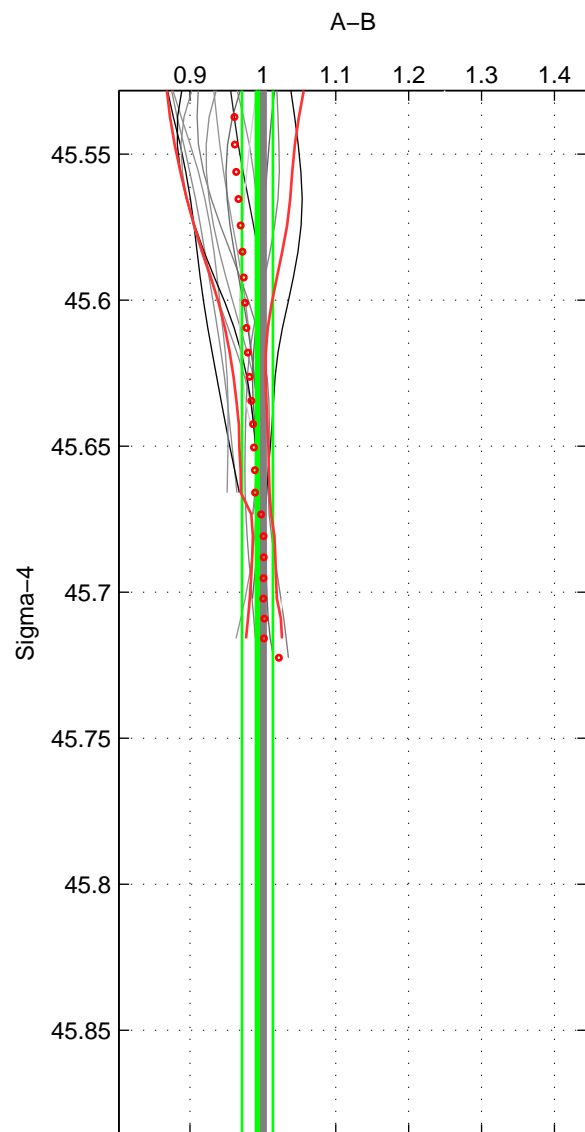

Cruise A (red). Date: Jan 2000 Cruisename: 588-49NZ20000105

Cruise B (blue). Date: Jun 1997 Cruisename: 681-49UP19970530

*** "Favourite" values are means of spaces 1 2.

	Offset	O.StDev	Ratio	R.Stdev	Rating
SIGMA:	-0.597	1.457	0.992	0.021	4
THETA:	-0.568	2.030	0.994	0.030	4
DEPTH:	-0.138	0.662	0.998	0.013	3
FAV.:	-0.583	1.744	0.993	0.026	4

Profiles of A: 5
 Profiles of B: 14
 Diff profs : 16
 WMoffset (A-B): -0.59742
 WMoffset stdev: 1.4571
 WMratio (A/B): 0.99244
 WMratio stdev: 0.02115

Quality (1-5): 4

Profiles of A: 5
 Profiles of B: 14
 Diff profs : 16
 WMoffset (A-B): -0.56836
 WMoffset stdev: 2.0302
 WMratio (A/B): 0.99373
 WMratio stdev: 0.03023

Quality (1-5): 4

Profiles of A: 5
 Profiles of B: 14
 Diff profs : 16
 WMoffset (A-B): -0.1381
 WMoffset stdev: 0.66214
 WMratio (A/B): 0.99759
 WMratio stdev: 0.013165

Quality (1-5): 3

Please note that statistics are bad.