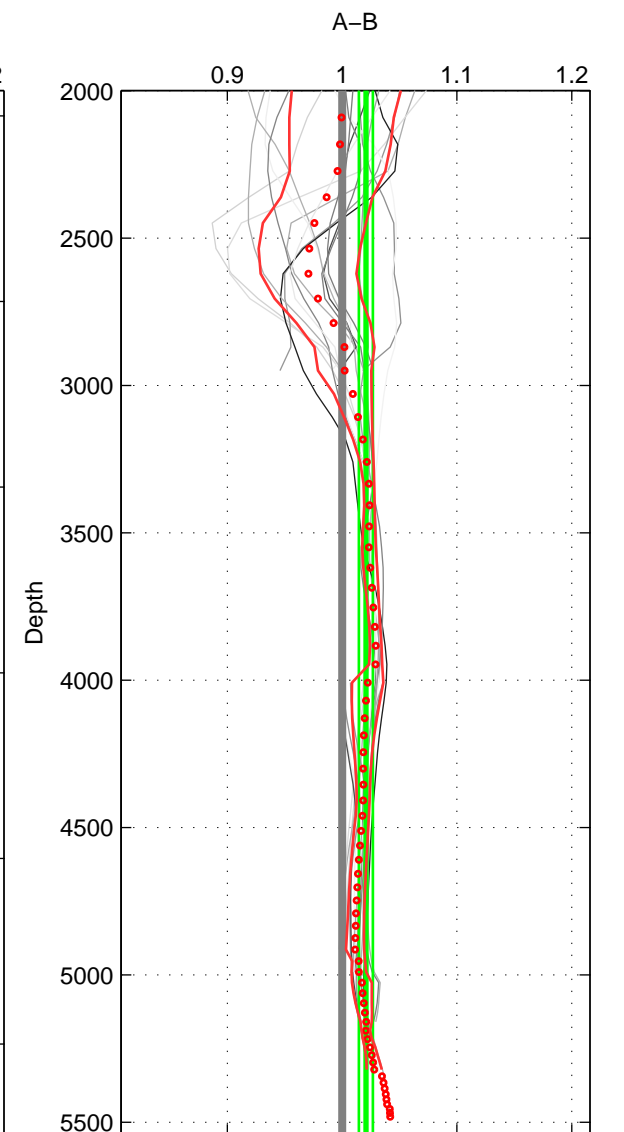

Cruise A (red). Date: Jan 1993 Cruisename: 313-74DI19921222

Cruise B (blue). Date: Apr 1995 Cruisename: 320-74JC19950320

*** "Favourite" values are means of spaces 1 2 3.

	Offset	O.StDev	Ratio	R.Stdev	Rating
SIGMA:	2.390	1.340	1.012	0.006	5
THETA:	2.191	1.442	1.010	0.007	5
DEPTH:	4.409	1.283	1.021	0.006	5
FAV.:	2.997	1.355	1.014	0.006	5

Profiles of A: 5
 Profiles of B: 4
 Diff profs : 16
 WMoffset (A-B): 2.3897
 WMoffset stdev: 1.3402
 WMratio (A/B): 1.0115
 WMratio stdev: 0.0064401

Quality (1-5): 5

Profiles of A: 5
 Profiles of B: 4
 Diff profs : 16
 WMoffset (A-B): 2.1911
 WMoffset stdev: 1.4419
 WMratio (A/B): 1.0105
 WMratio stdev: 0.0068518

Quality (1-5): 5

Profiles of A: 5
 Profiles of B: 4
 Diff profs : 16
 WMoffset (A-B): 4.4092
 WMoffset stdev: 1.2828
 WMratio (A/B): 1.0206
 WMratio stdev: 0.0060598

Quality (1-5): 5