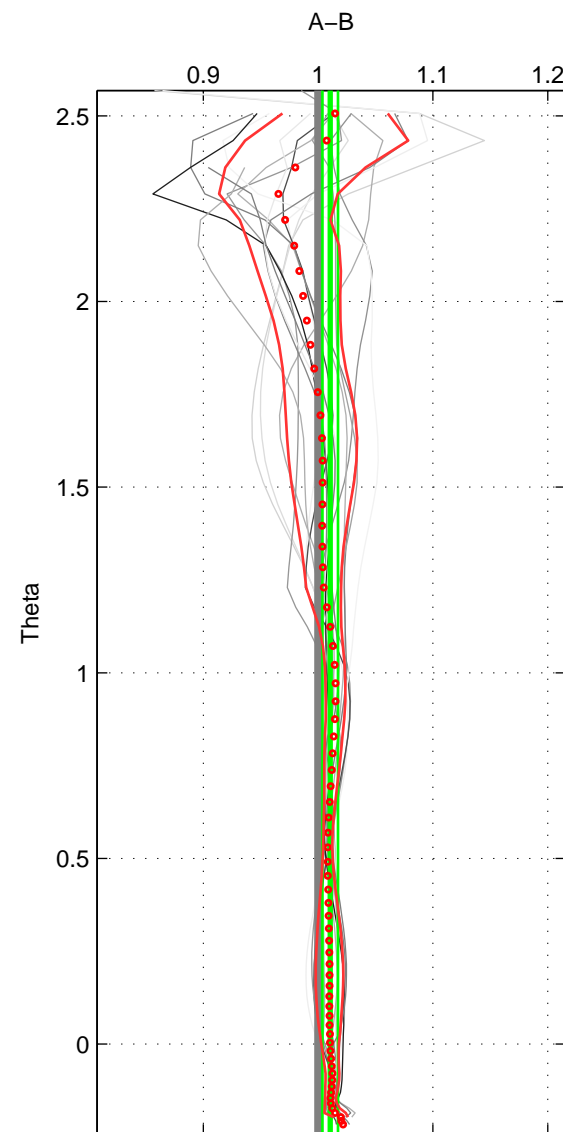

Cruise A (red). Date: Jan 1993 Cruisename: 313-74DI19921222

Cruise B (blue). Date: Apr 1995 Cruisename: 320-74JC19950320

*** "Favourite" values are means of spaces 1 2 3.

	Offset	O.StDev	Ratio	R.Stdev	Rating
SIGMA:	2.390	1.340	1.012	0.006	5
THETA:	2.191	1.442	1.010	0.007	5
DEPTH:	4.409	1.283	1.021	0.006	5
FAV.:	2.997	1.355	1.014	0.006	5

Profiles of A: 5
 Profiles of B: 4
 Diff profs : 16
 WMoffset (A-B): 2.3897
 WMoffset stdev: 1.3402
 WMratio (A/B): 1.0115
 WMratio stdev: 0.0064401

Quality (1-5): 5

Profiles of A: 5
 Profiles of B: 4
 Diff profs : 16
 WMoffset (A-B): 2.1911
 WMoffset stdev: 1.4419
 WMratio (A/B): 1.0105
 WMratio stdev: 0.0068518

Quality (1-5): 5

Profiles of A: 5
 Profiles of B: 4
 Diff profs : 16
 WMoffset (A-B): 4.4092
 WMoffset stdev: 1.2828
 WMratio (A/B): 1.0206
 WMratio stdev: 0.0060598

Quality (1-5): 5