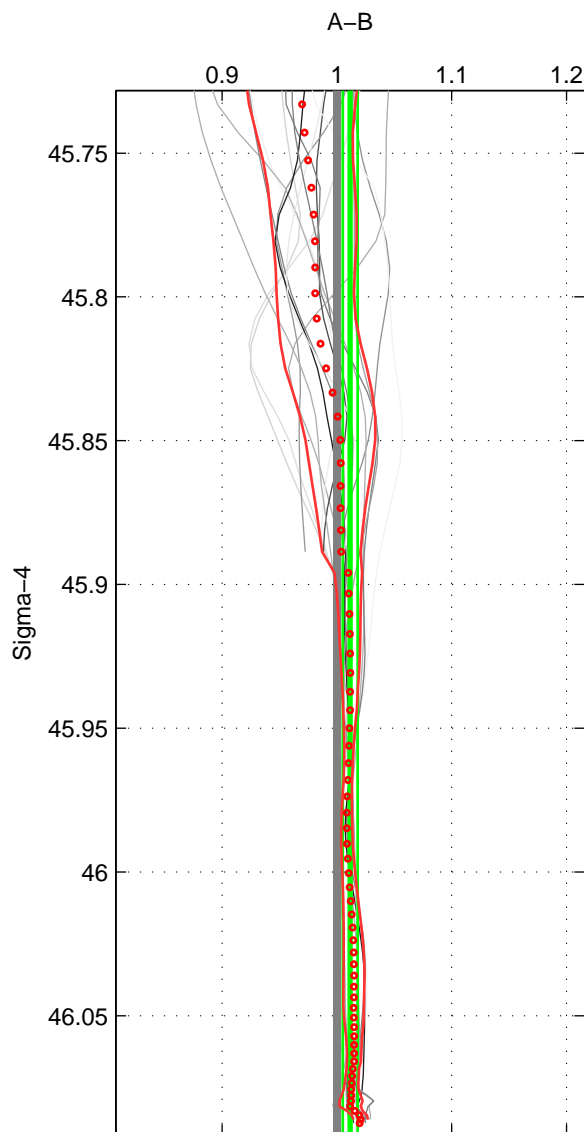

Cruise A (red). Date: Jan 1993 Cruisename: 313-74DI19921222

Cruise B (blue). Date: Apr 1995 Cruisename: 320-74JC19950320

*** "Favourite" values are means of spaces 1 2 3.

	Offset	O.StDev	Ratio	R.Stdev	Rating
SIGMA:	2.390	1.340	1.012	0.006	5
THETA:	2.191	1.442	1.010	0.007	5
DEPTH:	4.409	1.283	1.021	0.006	5
FAV.:	2.997	1.355	1.014	0.006	5

Profiles of A: 5
 Profiles of B: 4
 Diff profs : 16
 WMoffset (A-B): 2.3897
 WMoffset stdev: 1.3402
 WMratio (A/B): 1.0115
 WMratio stdev: 0.0064401

Quality (1-5): 5

Profiles of A: 5
 Profiles of B: 4
 Diff profs : 16
 WMoffset (A-B): 2.1911
 WMoffset stdev: 1.4419
 WMratio (A/B): 1.0105
 WMratio stdev: 0.0068518

Quality (1-5): 5

Profiles of A: 5
 Profiles of B: 4
 Diff profs : 16
 WMoffset (A-B): 4.4092
 WMoffset stdev: 1.2828
 WMratio (A/B): 1.0206
 WMratio stdev: 0.0060598

Quality (1-5): 5