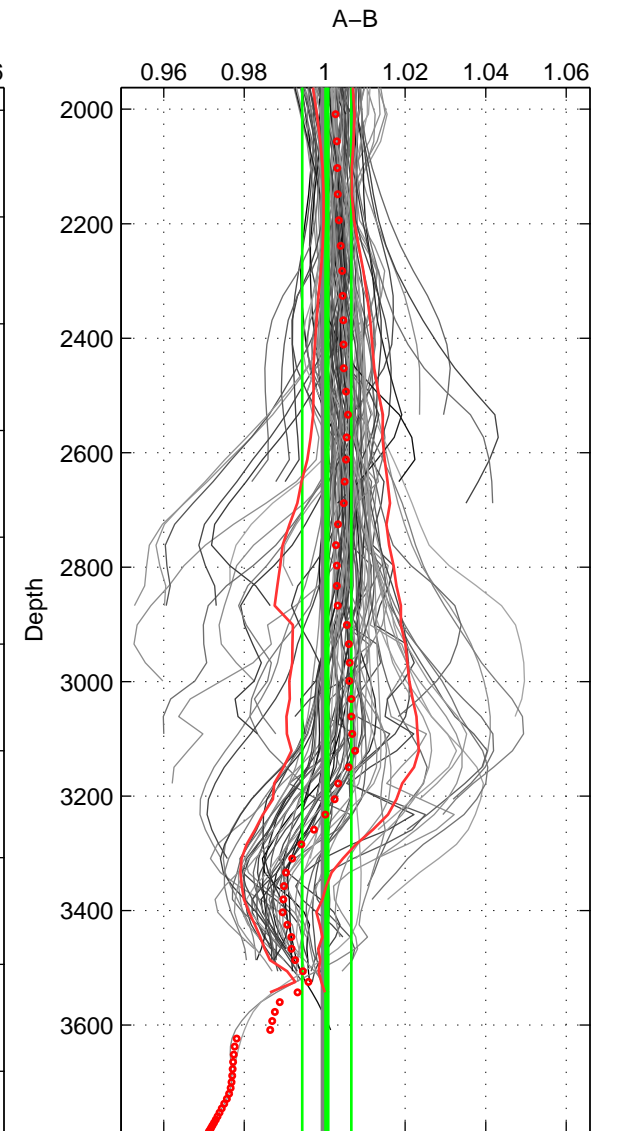

Cruise A (red). Date: Jul 2009 Cruisename: 136-06MM20090714

Cruise B (blue). Date: Jun 2006 Cruisename: 197-18HU20060524

\*\*\* "Favourite" values are means of spaces 1 2 3.

	Offset	O.StDev	Ratio	R.Stdev	Rating
SIGMA:	1.075	1.052	1.004	0.004	5
THETA:	1.410	1.069	1.005	0.004	5
DEPTH:	0.171	1.729	1.001	0.006	5
FAV.:	0.886	1.283	1.003	0.005	5

Profiles of A: 22  
 Profiles of B: 18  
 Diff profs : 100  
 WMoffset (A-B): 1.0752  
 WMoffset stdev: 1.052  
 WMratio (A/B): 1.0037  
 WMratio stdev: 0.003688

Quality (1-5): 5

Profiles of A: 22  
 Profiles of B: 18  
 Diff profs : 100  
 WMoffset (A-B): 1.4098  
 WMoffset stdev: 1.0694  
 WMratio (A/B): 1.0049  
 WMratio stdev: 0.0037607

Quality (1-5): 5

Profiles of A: 22  
 Profiles of B: 18  
 Diff profs : 100  
 WMoffset (A-B): 0.1715  
 WMoffset stdev: 1.7289  
 WMratio (A/B): 1.0005  
 WMratio stdev: 0.0061019

Quality (1-5): 5