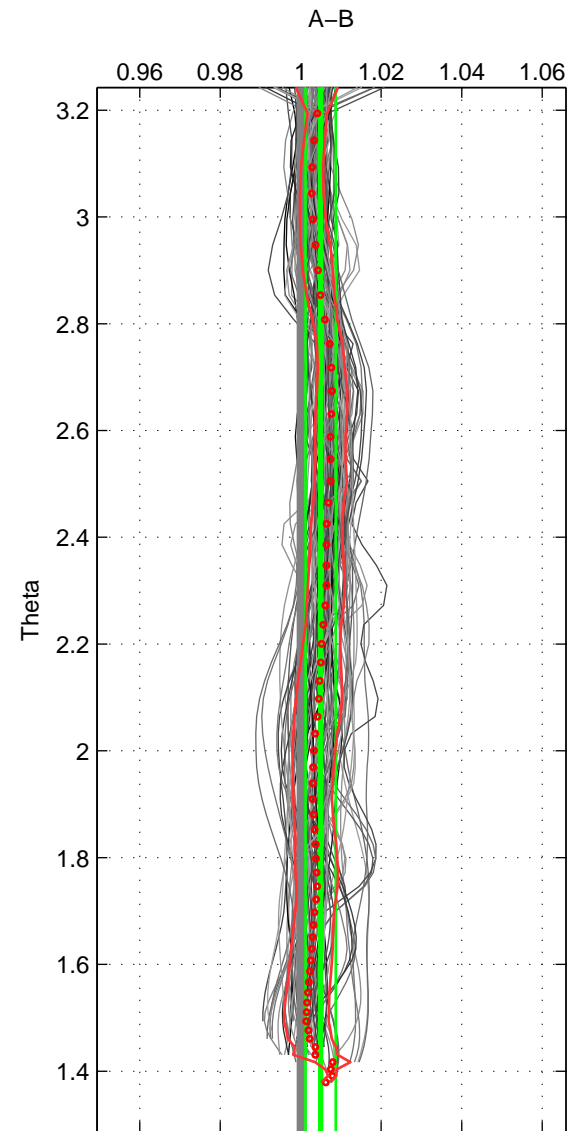

Cruise A (red). Date: Jul 2009 Cruisename: 136-06MM20090714

Cruise B (blue). Date: Jun 2006 Cruisename: 197-18HU20060524

\*\*\* "Favourite" values are means of spaces 1 2 3.

	Offset	O.StDev	Ratio	R.Stdev	Rating
SIGMA:	1.075	1.052	1.004	0.004	5
THETA:	1.410	1.069	1.005	0.004	5
DEPTH:	0.171	1.729	1.001	0.006	5
FAV.:	0.886	1.283	1.003	0.005	5

Profiles of A: 22  
 Profiles of B: 18  
 Diff profs : 100  
 WMoffset (A-B): 1.0752  
 WMoffset stdev: 1.052  
 WMratio (A/B): 1.0037  
 WMratio stdev: 0.003688

Quality (1-5): 5

Profiles of A: 22  
 Profiles of B: 18  
 Diff profs : 100  
 WMoffset (A-B): 1.4098  
 WMoffset stdev: 1.0694  
 WMratio (A/B): 1.0049  
 WMratio stdev: 0.0037607

Quality (1-5): 5

Profiles of A: 22  
 Profiles of B: 18  
 Diff profs : 100  
 WMoffset (A-B): 0.1715  
 WMoffset stdev: 1.7289  
 WMratio (A/B): 1.0005  
 WMratio stdev: 0.0061019

Quality (1-5): 5