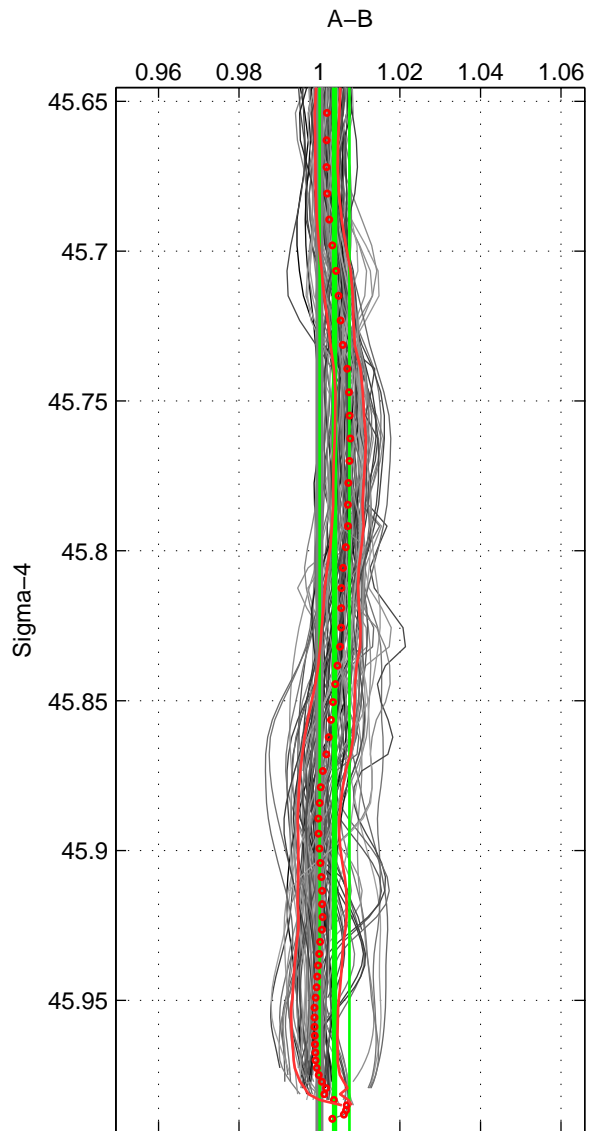

Cruise A (red). Date: Jul 2009 Cruisename: 136-06MM20090714

Cruise B (blue). Date: Jun 2006 Cruisename: 197-18HU20060524

\*\*\* "Favourite" values are means of spaces 1 2 3.

	Offset	O.StDev	Ratio	R.Stdev	Rating
SIGMA:	1.075	1.052	1.004	0.004	5
THETA:	1.410	1.069	1.005	0.004	5
DEPTH:	0.171	1.729	1.001	0.006	5
FAV.:	0.886	1.283	1.003	0.005	5

Profiles of A: 22  
 Profiles of B: 18  
 Diff profs : 100  
 WMoffset (A-B): 1.0752  
 WMoffset stdev: 1.052  
 WMratio (A/B): 1.0037  
 WMratio stdev: 0.003688

Quality (1-5): 5

Profiles of A: 22  
 Profiles of B: 18  
 Diff profs : 100  
 WMoffset (A-B): 1.4098  
 WMoffset stdev: 1.0694  
 WMratio (A/B): 1.0049  
 WMratio stdev: 0.0037607

Quality (1-5): 5

Profiles of A: 22  
 Profiles of B: 18  
 Diff profs : 100  
 WMoffset (A-B): 0.1715  
 WMoffset stdev: 1.7289  
 WMratio (A/B): 1.0005  
 WMratio stdev: 0.0061019

Quality (1-5): 5