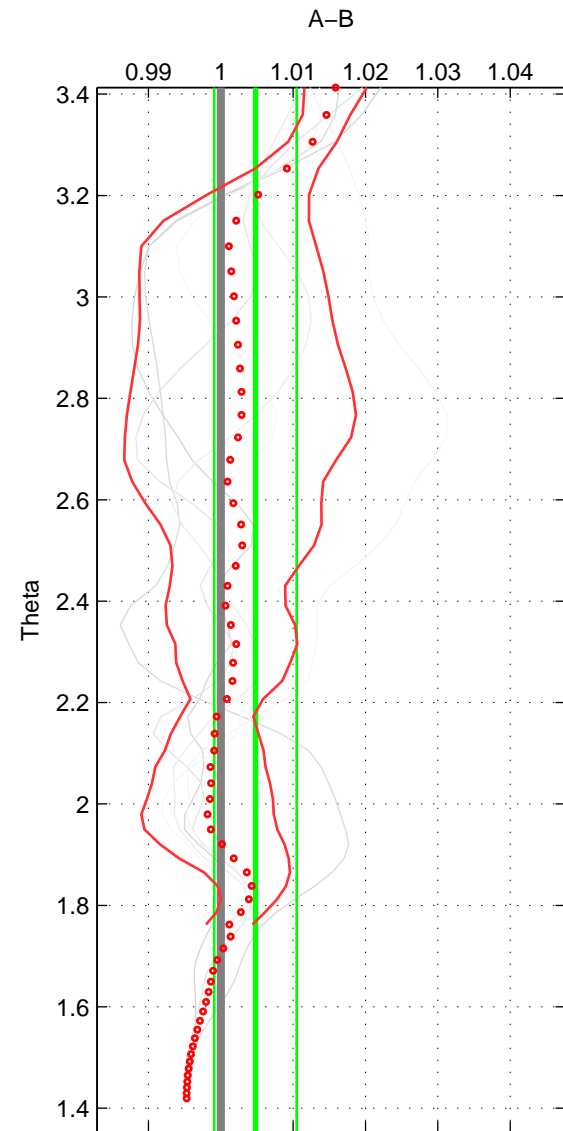

Cruise A (red). Date: Jul 2004 Cruisename: 169-06MT20040710  
 Cruise B (blue). Date: Oct 2003 Cruisename: 233-316N20030922

\*\*\* "Favourite" values are means of spaces 1 2 3.

	Offset	O.StDev	Ratio	R.Stdev	Rating
SIGMA:	1.252	1.613	1.005	0.006	3
THETA:	1.235	1.449	1.005	0.006	3
DEPTH:	0.631	1.501	1.002	0.006	3
FAV.:	1.039	1.521	1.004	0.006	3

Profiles of A: 3  
 Profiles of B: 3  
 Diff profs : 6  
 WMoffset (A-B): 1.2525  
 WMoffset stdev: 1.6133  
 WMratio (A/B): 1.0049  
 WMratio stdev: 0.006331

Quality (1-5): 3

Profiles of A: 3  
 Profiles of B: 3  
 Diff profs : 6  
 WMoffset (A-B): 1.2349  
 WMoffset stdev: 1.4492  
 WMratio (A/B): 1.0048  
 WMratio stdev: 0.0056834

Quality (1-5): 3

Profiles of A: 3  
 Profiles of B: 3  
 Diff profs : 6  
 WMoffset (A-B): 0.63091  
 WMoffset stdev: 1.5014  
 WMratio (A/B): 1.0024  
 WMratio stdev: 0.005883

Quality (1-5): 3