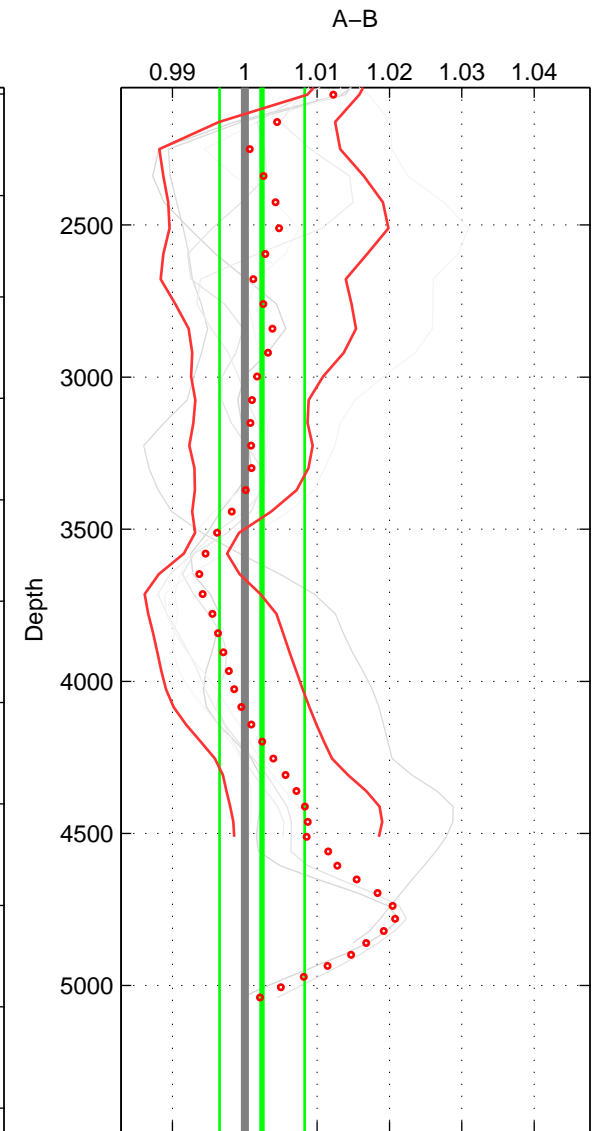

Cruise A (red). Date: Jul 2004 Cruisename: 169-06MT20040710  
 Cruise B (blue). Date: Oct 2003 Cruisename: 233-316N20030922

\*\*\* "Favourite" values are means of spaces 1 2 3.

	Offset	O.StDev	Ratio	R.Stdev	Rating
SIGMA:	1.252	1.613	1.005	0.006	3
THETA:	1.235	1.449	1.005	0.006	3
DEPTH:	0.631	1.501	1.002	0.006	3
FAV.:	1.039	1.521	1.004	0.006	3

Profiles of A: 3  
 Profiles of B: 3  
 Diff profs : 6  
 WMoffset (A-B): 1.2525  
 WMoffset stdev: 1.6133  
 WMratio (A/B): 1.0049  
 WMratio stdev: 0.006331

Quality (1-5): 3

Profiles of A: 3  
 Profiles of B: 3  
 Diff profs : 6  
 WMoffset (A-B): 1.2349  
 WMoffset stdev: 1.4492  
 WMratio (A/B): 1.0048  
 WMratio stdev: 0.0056834

Quality (1-5): 3

Profiles of A: 3  
 Profiles of B: 3  
 Diff profs : 6  
 WMoffset (A-B): 0.63091  
 WMoffset stdev: 1.5014  
 WMratio (A/B): 1.0024  
 WMratio stdev: 0.005883

Quality (1-5): 3