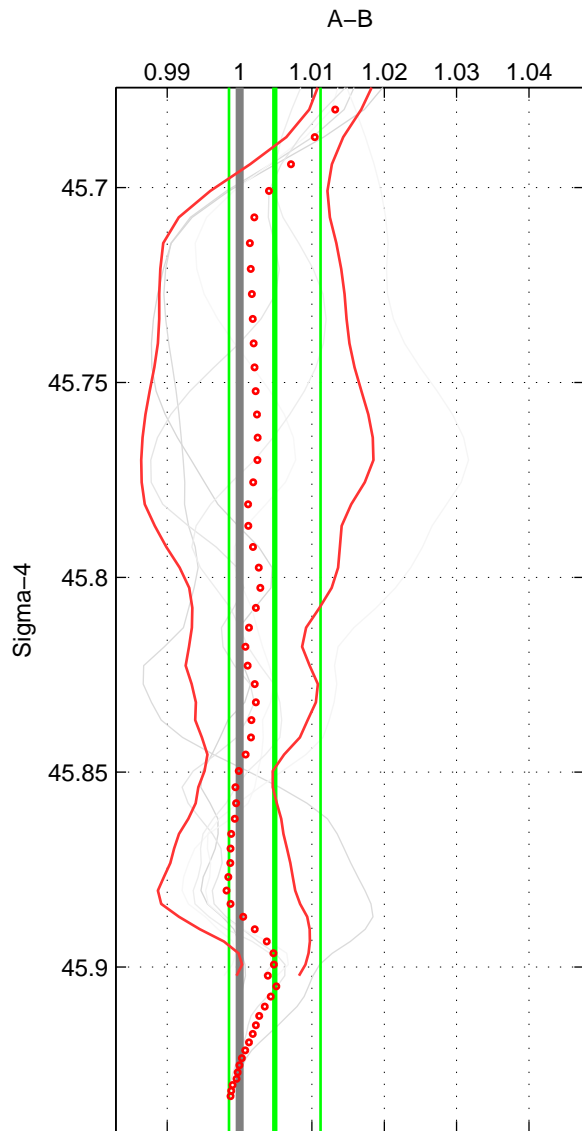

Cruise A (red). Date: Jul 2004 Cruisename: 169-06MT20040710  
 Cruise B (blue). Date: Oct 2003 Cruisename: 233-316N20030922

\*\*\* "Favourite" values are means of spaces 1 2 3.

	Offset	O.StDev	Ratio	R.Stdev	Rating
SIGMA:	1.252	1.613	1.005	0.006	3
THETA:	1.235	1.449	1.005	0.006	3
DEPTH:	0.631	1.501	1.002	0.006	3
FAV.:	1.039	1.521	1.004	0.006	3

Profiles of A: 3  
 Profiles of B: 3  
 Diff profs : 6  
 WMoffset (A-B): 1.2525  
 WMoffset stdev: 1.6133  
 WMratio (A/B): 1.0049  
 WMratio stdev: 0.006331

Quality (1-5): 3

Profiles of A: 3  
 Profiles of B: 3  
 Diff profs : 6  
 WMoffset (A-B): 1.2349  
 WMoffset stdev: 1.4492  
 WMratio (A/B): 1.0048  
 WMratio stdev: 0.0056834

Quality (1-5): 3

Profiles of A: 3  
 Profiles of B: 3  
 Diff profs : 6  
 WMoffset (A-B): 0.63091  
 WMoffset stdev: 1.5014  
 WMratio (A/B): 1.0024  
 WMratio stdev: 0.005883

Quality (1-5): 3