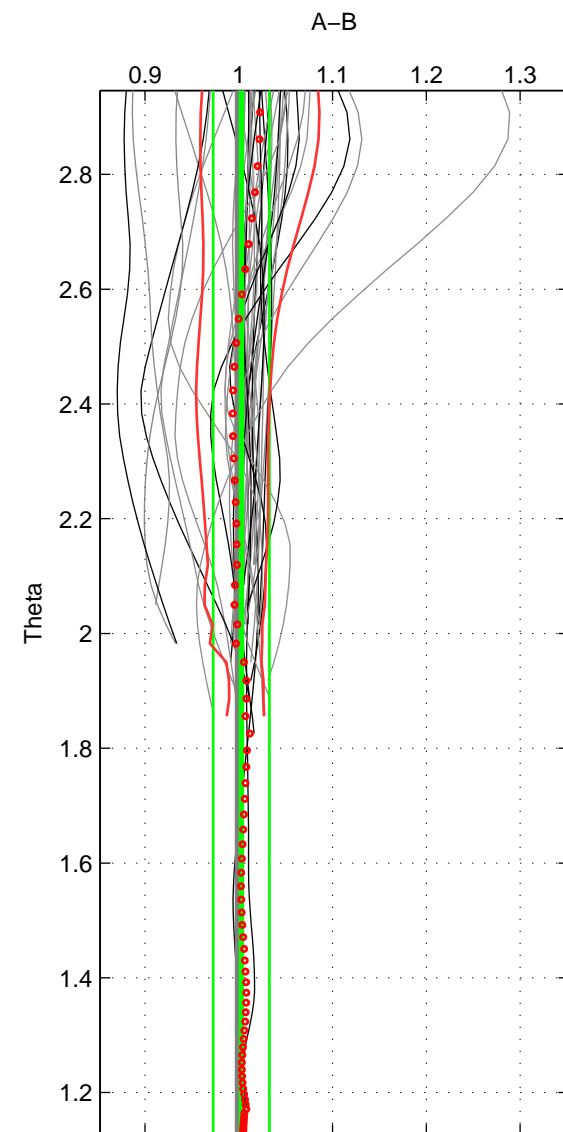

Cruise A (red). Date: Jul 1997 Cruisename: 682-49UP19970623

Cruise B (blue). Date: Feb 2008 Cruisename: 717-49UP20080122

*** "Favourite" values are means of spaces 1 2.

	Offset	O.StDev	Ratio	R.Stdev	Rating
SIGMA:	0.848	2.167	1.008	0.021	5
THETA:	0.396	2.897	1.003	0.030	5
DEPTH:	0.746	0.132	1.007	0.001	3
FAV.:	0.622	2.532	1.005	0.025	5

Profiles of A: 29
 Profiles of B: 16
 Diff profs : 43
 WMoffset (A-B): 0.84839
 WMoffset stdev: 2.167
 WMratio (A/B): 1.0078
 WMratio stdev: 0.021038

Quality (1-5): 5

Profiles of A: 29
 Profiles of B: 16
 Diff profs : 43
 WMoffset (A-B): 0.39618
 WMoffset stdev: 2.8975
 WMratio (A/B): 1.0027
 WMratio stdev: 0.029904

Quality (1-5): 5

Profiles of A: 29
 Profiles of B: 16
 Diff profs : 43
 WMoffset (A-B): 0.74567
 WMoffset stdev: 0.13182
 WMratio (A/B): 1.0068
 WMratio stdev: 0.0011202

Quality (1-5): 3

Please note that statistics are bad.