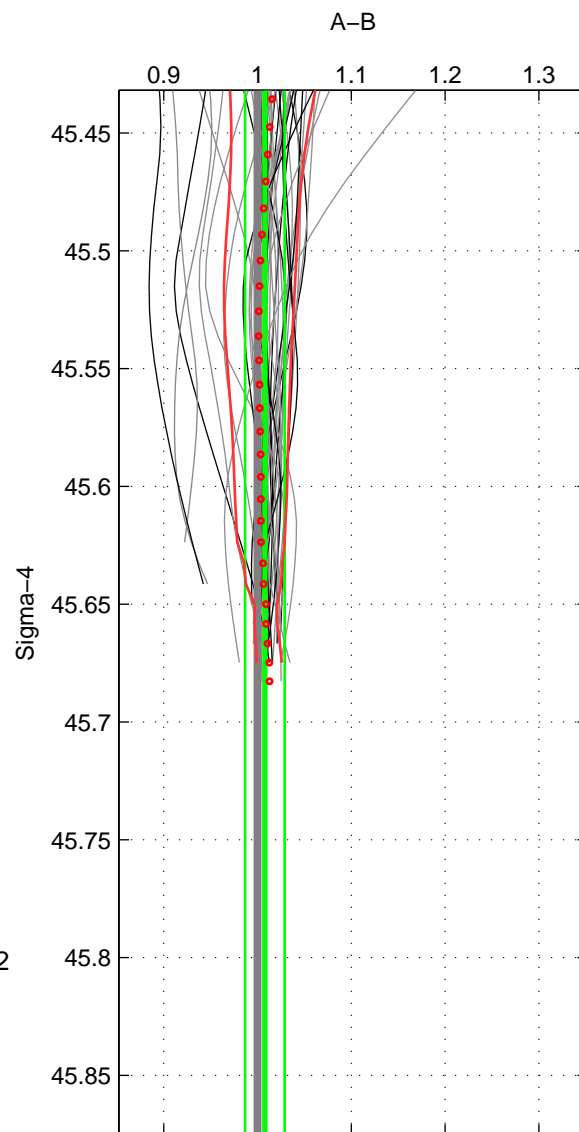

Cruise A (red). Date: Jul 1997 Cruisename: 682-49UP19970623

Cruise B (blue). Date: Feb 2008 Cruisename: 717-49UP20080122

*** "Favourite" values are means of spaces 1 2.

	Offset	O.StDev	Ratio	R.Stdev	Rating
SIGMA:	0.848	2.167	1.008	0.021	5
THETA:	0.396	2.897	1.003	0.030	5
DEPTH:	0.746	0.132	1.007	0.001	3
FAV.:	0.622	2.532	1.005	0.025	5

Profiles of A: 29
 Profiles of B: 16
 Diff profs : 43
 WMoffset (A-B): 0.84839
 WMoffset stdev: 2.167
 WMratio (A/B): 1.0078
 WMratio stdev: 0.021038

Quality (1-5): 5

Profiles of A: 29
 Profiles of B: 16
 Diff profs : 43
 WMoffset (A-B): 0.39618
 WMoffset stdev: 2.8975
 WMratio (A/B): 1.0027
 WMratio stdev: 0.029904

Quality (1-5): 5

Profiles of A: 29
 Profiles of B: 16
 Diff profs : 43
 WMoffset (A-B): 0.74567
 WMoffset stdev: 0.13182
 WMratio (A/B): 1.0068
 WMratio stdev: 0.0011202

Quality (1-5): 3

Please note that statistics are bad.