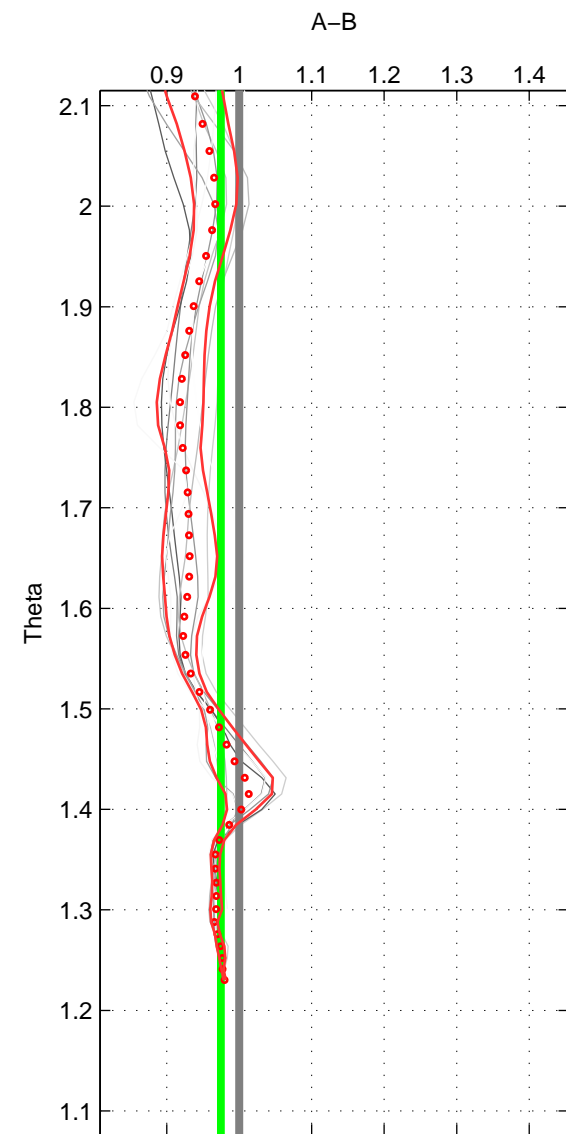

Cruise A (red). Date: Jul 2011 Cruisename: 626-49RY20110515  
 Cruise B (blue). Date: Sep 1993 Cruisename: 730-90BM19930830

\*\*\* "Favourite" values are means of spaces 1 2 3.

	Offset	O.StDev	Ratio	R.Stdev	Rating
SIGMA:	-4.267	0.542	0.969	0.004	2
THETA:	-3.456	0.541	0.975	0.003	2
DEPTH:	1.486	5.809	1.015	0.051	2
FAV. :	-2.079	2.297	0.986	0.019	2

Profiles of A: 5  
 Profiles of B: 3  
 Diff profs : 10  
 WMoffset (A-B): -4.267  
 WMoffset stdev: 0.54236  
 WMratio (A/B): 0.96875  
 WMratio stdev: 0.0035045

Quality (1-5): 2

Profiles of A: 5  
 Profiles of B: 3  
 Diff profs : 10  
 WMoffset (A-B): -3.456  
 WMoffset stdev: 0.54117  
 WMratio (A/B): 0.9746  
 WMratio stdev: 0.0034765

Quality (1-5): 2

Profiles of A: 5  
 Profiles of B: 3  
 Diff profs : 10  
 WMoffset (A-B): 1.486  
 WMoffset stdev: 5.8087  
 WMratio (A/B): 1.0145  
 WMratio stdev: 0.050988

Quality (1-5): 2