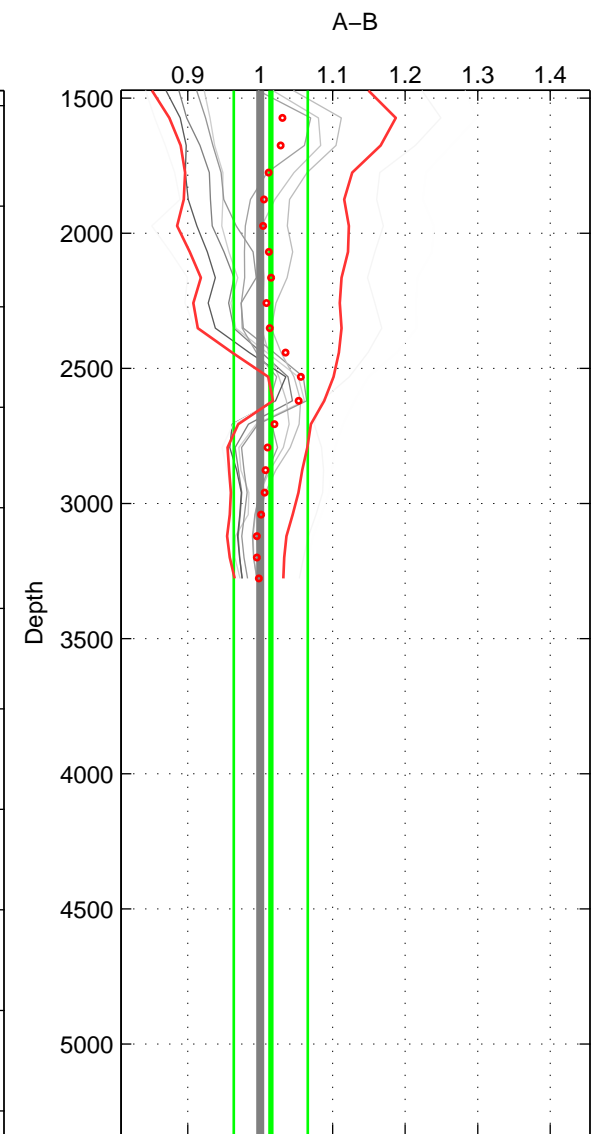

Cruise A (red). Date: Jul 2011 Cruisename: 626-49RY20110515  
 Cruise B (blue). Date: Sep 1993 Cruisename: 730-90BM19930830

\*\*\* "Favourite" values are means of spaces 1 2 3.

	Offset	O.StDev	Ratio	R.Stdev	Rating
SIGMA:	-4.267	0.542	0.969	0.004	2
THETA:	-3.456	0.541	0.975	0.003	2
DEPTH:	1.486	5.809	1.015	0.051	2
FAV. :	-2.079	2.297	0.986	0.019	2

Profiles of A: 5  
 Profiles of B: 3  
 Diff profs : 10  
 WMoffset (A-B): -4.267  
 WMoffset stdev: 0.54236  
 WMratio (A/B): 0.96875  
 WMratio stdev: 0.0035045

Quality (1-5): 2

Profiles of A: 5  
 Profiles of B: 3  
 Diff profs : 10  
 WMoffset (A-B): -3.456  
 WMoffset stdev: 0.54117  
 WMratio (A/B): 0.9746  
 WMratio stdev: 0.0034765

Quality (1-5): 2

Profiles of A: 5  
 Profiles of B: 3  
 Diff profs : 10  
 WMoffset (A-B): 1.486  
 WMoffset stdev: 5.8087  
 WMratio (A/B): 1.0145  
 WMratio stdev: 0.050988

Quality (1-5): 2