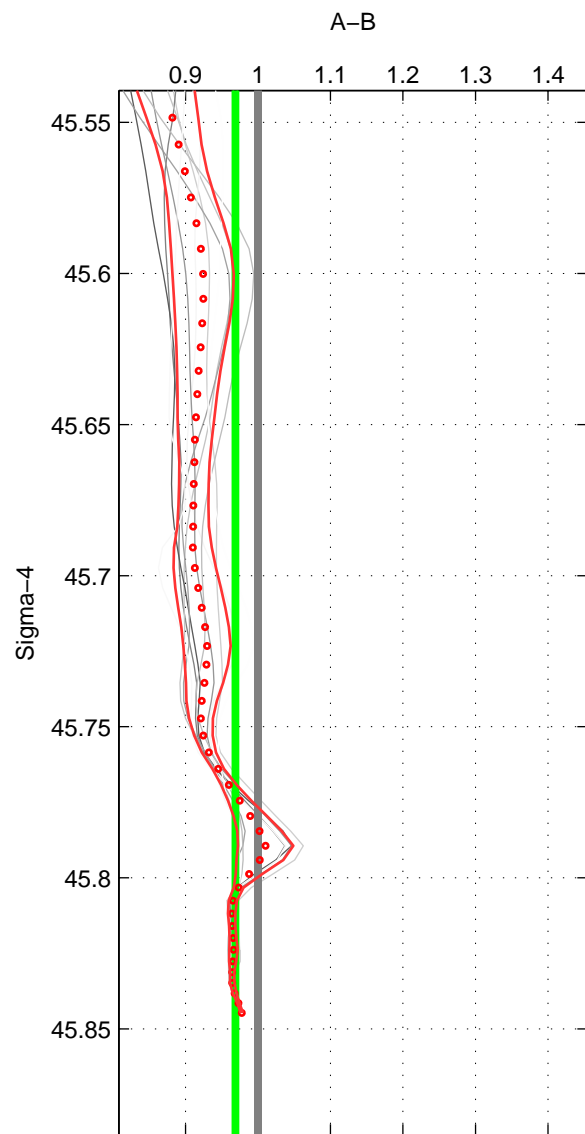

Cruise A (red). Date: Jul 2011 Cruisename: 626-49RY20110515  
 Cruise B (blue). Date: Sep 1993 Cruisename: 730-90BM19930830

\*\*\* "Favourite" values are means of spaces 1 2 3.

	Offset	O.StDev	Ratio	R.Stdev	Rating
SIGMA:	-4.267	0.542	0.969	0.004	2
THETA:	-3.456	0.541	0.975	0.003	2
DEPTH:	1.486	5.809	1.015	0.051	2
FAV. :	-2.079	2.297	0.986	0.019	2

Profiles of A: 5  
 Profiles of B: 3  
 Diff profs : 10  
 WMoffset (A-B): -4.267  
 WMoffset stdev: 0.54236  
 WMratio (A/B): 0.96875  
 WMratio stdev: 0.0035045

Quality (1-5): 2

Profiles of A: 5  
 Profiles of B: 3  
 Diff profs : 10  
 WMoffset (A-B): -3.456  
 WMoffset stdev: 0.54117  
 WMratio (A/B): 0.9746  
 WMratio stdev: 0.0034765

Quality (1-5): 2

Profiles of A: 5  
 Profiles of B: 3  
 Diff profs : 10  
 WMoffset (A-B): 1.486  
 WMoffset stdev: 5.8087  
 WMratio (A/B): 1.0145  
 WMratio stdev: 0.050988

Quality (1-5): 2