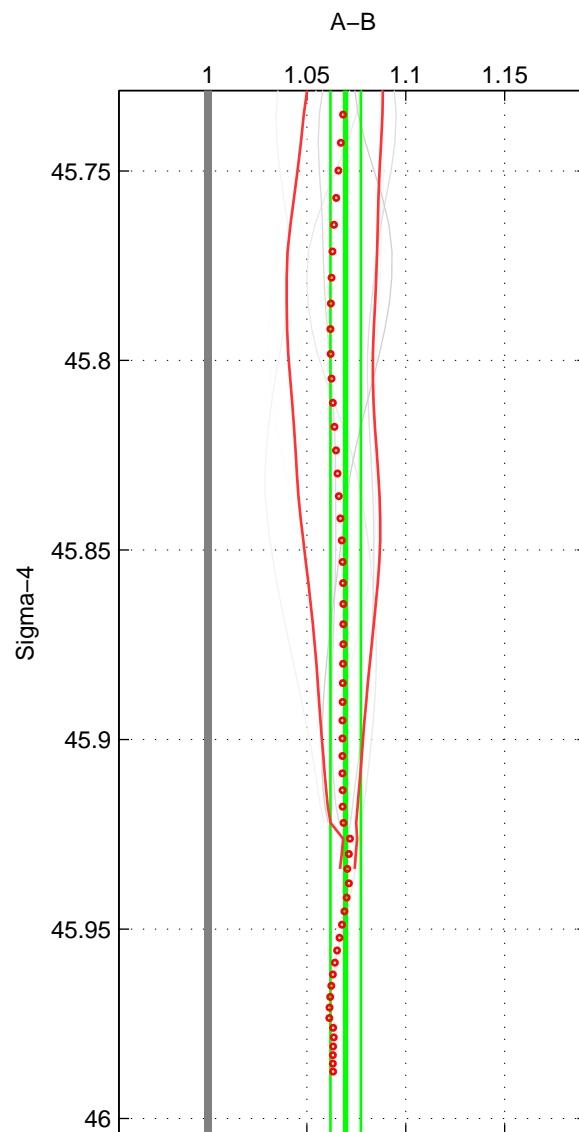

Cruise A (red). Date: Jul 2001 Cruisename: 160-06MT20010620
 Cruise B (blue). Date: Apr 1991 Cruisename: 239-32EV19910328

*** "Favourite" values are means of spaces 1 2 3.

	Offset	O.StDev	Ratio	R.Stdev	Rating
SIGMA:	20.439	2.260	1.070	0.008	2
THETA:	19.309	1.824	1.065	0.006	2
DEPTH:	21.279	11.069	1.075	0.039	2
FAV.:	20.343	5.051	1.070	0.018	2

Profiles of A: 3
 Profiles of B: 3
 Diff profs : 8
 WMoffset (A-B): 20.4392
 WMoffset stdev: 2.2598
 WMratio (A/B): 1.0696
 WMratio stdev: 0.0077053

Quality (1-5): 2

Profiles of A: 3
 Profiles of B: 3
 Diff profs : 8
 WMoffset (A-B): 19.3093
 WMoffset stdev: 1.8243
 WMratio (A/B): 1.0655
 WMratio stdev: 0.0062118

Quality (1-5): 2

Profiles of A: 3
 Profiles of B: 3
 Diff profs : 8
 WMoffset (A-B): 21.2791
 WMoffset stdev: 11.0685
 WMratio (A/B): 1.0752
 WMratio stdev: 0.039361

Quality (1-5): 2