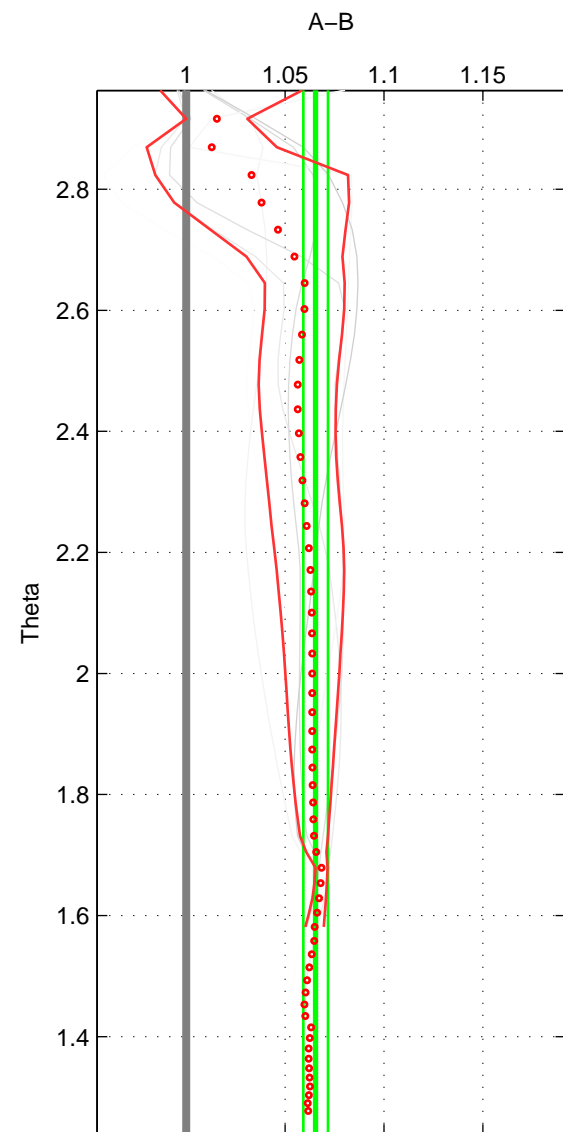

Cruise A (red). Date: Jul 2001 Cruisename: 160-06MT20010620
 Cruise B (blue). Date: Apr 1991 Cruisename: 239-32EV19910328

*** "Favourite" values are means of spaces 1 2 3.

	Offset	O.StDev	Ratio	R.Stdev	Rating
SIGMA:	20.439	2.260	1.070	0.008	2
THETA:	19.309	1.824	1.065	0.006	2
DEPTH:	21.279	11.069	1.075	0.039	2
FAV.:	20.343	5.051	1.070	0.018	2

Profiles of A: 3
 Profiles of B: 3
 Diff profs : 8
 WMoffset (A-B): 20.4392
 WMoffset stdev: 2.2598
 WMratio (A/B): 1.0696
 WMratio stdev: 0.0077053

Quality (1-5): 2

Profiles of A: 3
 Profiles of B: 3
 Diff profs : 8
 WMoffset (A-B): 19.3093
 WMoffset stdev: 1.8243
 WMratio (A/B): 1.0655
 WMratio stdev: 0.0062118

Quality (1-5): 2

Profiles of A: 3
 Profiles of B: 3
 Diff profs : 8
 WMoffset (A-B): 21.2791
 WMoffset stdev: 11.0685
 WMratio (A/B): 1.0752
 WMratio stdev: 0.039361

Quality (1-5): 2