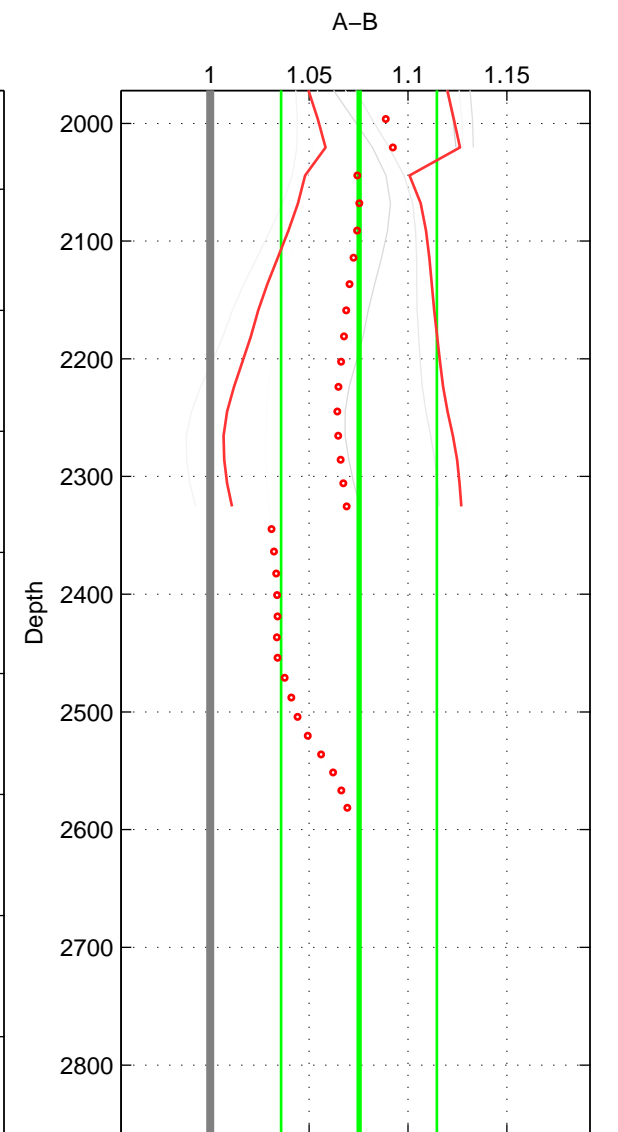

Cruise A (red). Date: Jul 2001 Cruisename: 160-06MT20010620
 Cruise B (blue). Date: Apr 1991 Cruisename: 239-32EV19910328

*** "Favourite" values are means of spaces 1 2 3.

	Offset	O.StDev	Ratio	R.Stdev	Rating
SIGMA:	20.439	2.260	1.070	0.008	2
THETA:	19.309	1.824	1.065	0.006	2
DEPTH:	21.279	11.069	1.075	0.039	2
FAV.:	20.343	5.051	1.070	0.018	2

Profiles of A: 3
 Profiles of B: 3
 Diff profs : 8
 WMoffset (A-B): 20.4392
 WMoffset stdev: 2.2598
 WMratio (A/B): 1.0696
 WMratio stdev: 0.0077053

Quality (1-5): 2

Profiles of A: 3
 Profiles of B: 3
 Diff profs : 8
 WMoffset (A-B): 19.3093
 WMoffset stdev: 1.8243
 WMratio (A/B): 1.0655
 WMratio stdev: 0.0062118

Quality (1-5): 2

Profiles of A: 3
 Profiles of B: 3
 Diff profs : 8
 WMoffset (A-B): 21.2791
 WMoffset stdev: 11.0685
 WMratio (A/B): 1.0752
 WMratio stdev: 0.039361

Quality (1-5): 2