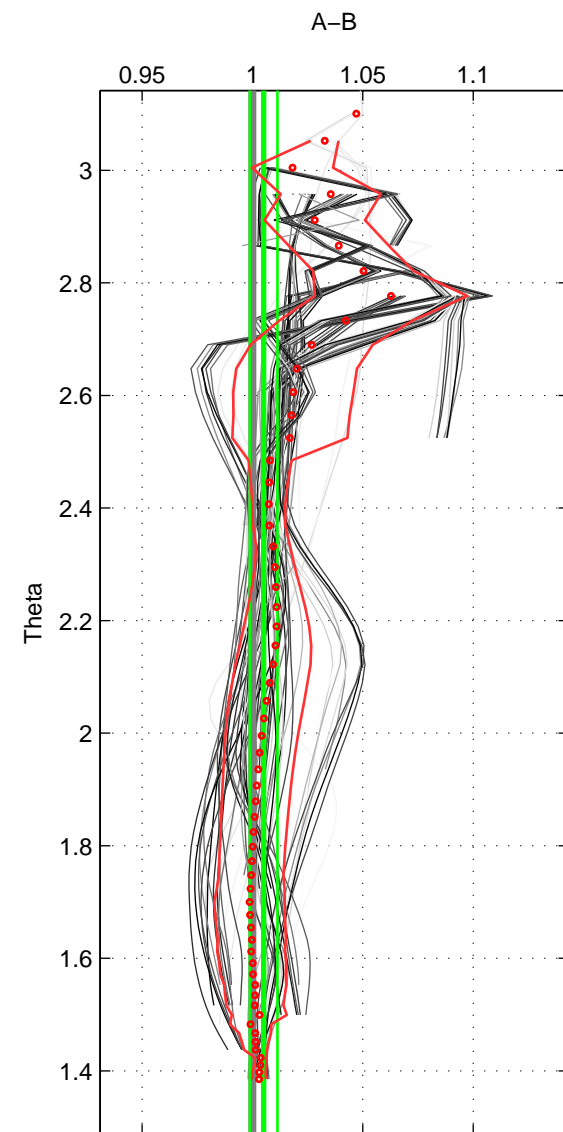

Cruise A (red). Date: Jun 1992 Cruisename: 179-18HU19920527

Cruise B (blue). Date: Jun 2006 Cruisename: 197-18HU20060524

\*\*\* "Favourite" values are means of spaces 1 2 3.

	Offset	O.StDev	Ratio	R.Stdev	Rating
SIGMA:	3.685	1.290	1.012	0.004	5
THETA:	1.517	1.839	1.005	0.006	5
DEPTH:	-1.941	3.404	0.993	0.012	5
FAV.:	1.087	2.178	1.003	0.007	5

Profiles of A: 16  
 Profiles of B: 15  
 Diff profs : 87  
 WMoffset (A-B): 3.685  
 WMoffset stdev: 1.2898  
 WMratio (A/B): 1.012  
 WMratio stdev: 0.0044147

Quality (1-5): 5

Profiles of A: 16  
 Profiles of B: 15  
 Diff profs : 85  
 WMoffset (A-B): 1.5172  
 WMoffset stdev: 1.8393  
 WMratio (A/B): 1.0051  
 WMratio stdev: 0.0062267

Quality (1-5): 5

Profiles of A: 16  
 Profiles of B: 15  
 Diff profs : 87  
 WMoffset (A-B): -1.9414  
 WMoffset stdev: 3.4042  
 WMratio (A/B): 0.99296  
 WMratio stdev: 0.011609

Quality (1-5): 5