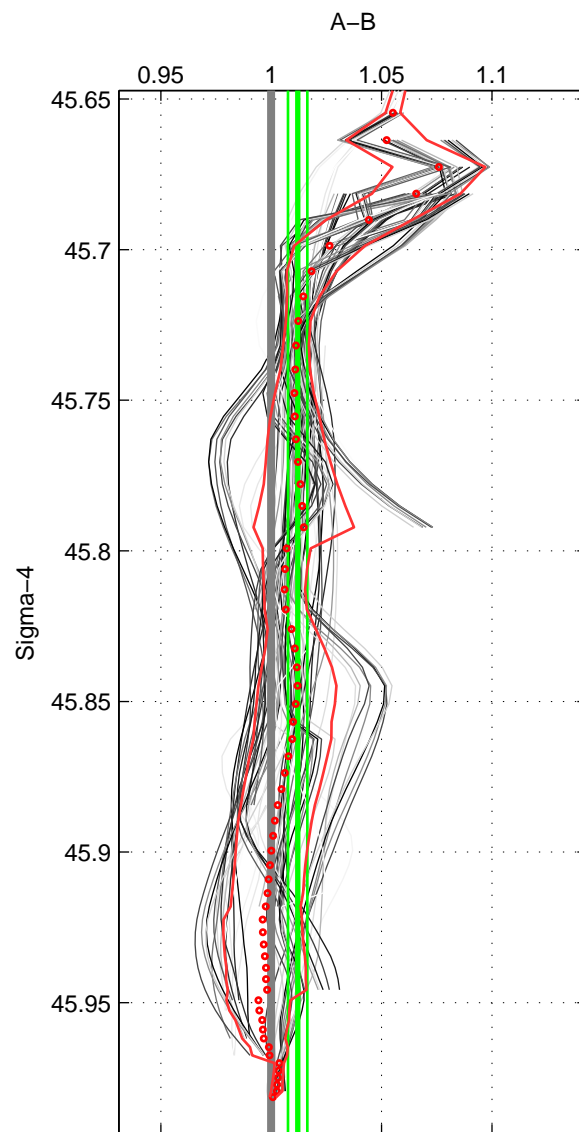

Cruise A (red). Date: Jun 1992 Cruisename: 179-18HU19920527

Cruise B (blue). Date: Jun 2006 Cruisename: 197-18HU20060524

\*\*\* "Favourite" values are means of spaces 1 2 3.

	Offset	O.StDev	Ratio	R.Stdev	Rating
SIGMA:	3.685	1.290	1.012	0.004	5
THETA:	1.517	1.839	1.005	0.006	5
DEPTH:	-1.941	3.404	0.993	0.012	5
FAV.:	1.087	2.178	1.003	0.007	5

Profiles of A: 16  
 Profiles of B: 15  
 Diff profs : 87  
 WMoffset (A-B): 3.685  
 WMoffset stdev: 1.2898  
 WMratio (A/B): 1.012  
 WMratio stdev: 0.0044147

Quality (1-5): 5

Profiles of A: 16  
 Profiles of B: 15  
 Diff profs : 85  
 WMoffset (A-B): 1.5172  
 WMoffset stdev: 1.8393  
 WMratio (A/B): 1.0051  
 WMratio stdev: 0.0062267

Quality (1-5): 5

Profiles of A: 16  
 Profiles of B: 15  
 Diff profs : 87  
 WMoffset (A-B): -1.9414  
 WMoffset stdev: 3.4042  
 WMratio (A/B): 0.99296  
 WMratio stdev: 0.011609

Quality (1-5): 5