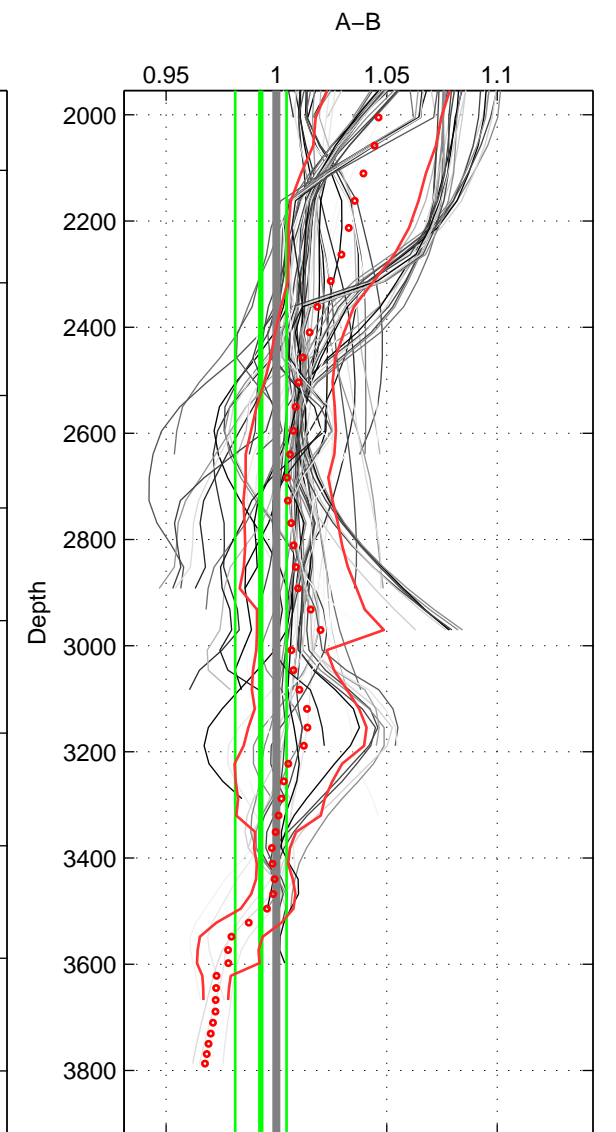

Cruise A (red). Date: Jun 1992 Cruisename: 179-18HU19920527

Cruise B (blue). Date: Jun 2006 Cruisename: 197-18HU20060524

\*\*\* "Favourite" values are means of spaces 1 2 3.

	Offset	O.StDev	Ratio	R.Stdev	Rating
SIGMA:	3.685	1.290	1.012	0.004	5
THETA:	1.517	1.839	1.005	0.006	5
DEPTH:	-1.941	3.404	0.993	0.012	5
FAV.:	1.087	2.178	1.003	0.007	5

Profiles of A: 16  
 Profiles of B: 15  
 Diff profs : 87  
 WMoffset (A-B): 3.685  
 WMoffset stdev: 1.2898  
 WMratio (A/B): 1.012  
 WMratio stdev: 0.0044147

Quality (1-5): 5

Profiles of A: 16  
 Profiles of B: 15  
 Diff profs : 85  
 WMoffset (A-B): 1.5172  
 WMoffset stdev: 1.8393  
 WMratio (A/B): 1.0051  
 WMratio stdev: 0.0062267

Quality (1-5): 5

Profiles of A: 16  
 Profiles of B: 15  
 Diff profs : 87  
 WMoffset (A-B): -1.9414  
 WMoffset stdev: 3.4042  
 WMratio (A/B): 0.99296  
 WMratio stdev: 0.011609

Quality (1-5): 5