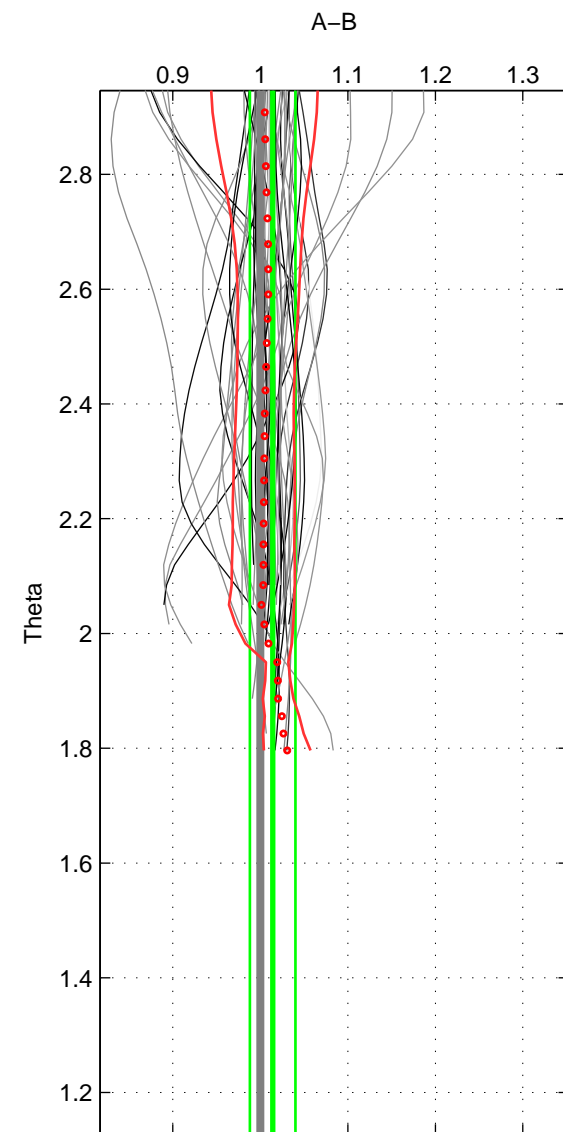

Cruise A (red). Date: Apr 2008 Cruisename: 677-49UF20080422

Cruise B (blue). Date: Feb 2008 Cruisename: 717-49UP20080122

*** "Favourite" values are means of spaces 1 2.

	Offset	O.StDev	Ratio	R.Stdev	Rating
SIGMA:	1.013	2.308	1.011	0.023	5
THETA:	1.268	2.527	1.014	0.026	5
DEPTH:	2.195	1.357	1.026	0.015	3
FAV.:	1.141	2.417	1.012	0.025	5

Profiles of A: 32
 Profiles of B: 17
 Diff profs: 51
 WMoffset (A-B): 1.0134
 WMoffset stdev: 2.3076
 WMratio (A/B): 1.0106
 WMratio stdev: 0.023466

Quality (1-5): 5

Profiles of A: 32
 Profiles of B: 17
 Diff profs: 51
 WMoffset (A-B): 1.2681
 WMoffset stdev: 2.527
 WMratio (A/B): 1.0142
 WMratio stdev: 0.026053

Quality (1-5): 5

Profiles of A: 32
 Profiles of B: 17
 Diff profs: 51
 WMoffset (A-B): 2.1953
 WMoffset stdev: 1.3569
 WMratio (A/B): 1.0256
 WMratio stdev: 0.014983

Quality (1-5): 3

Please note that statistics are bad.