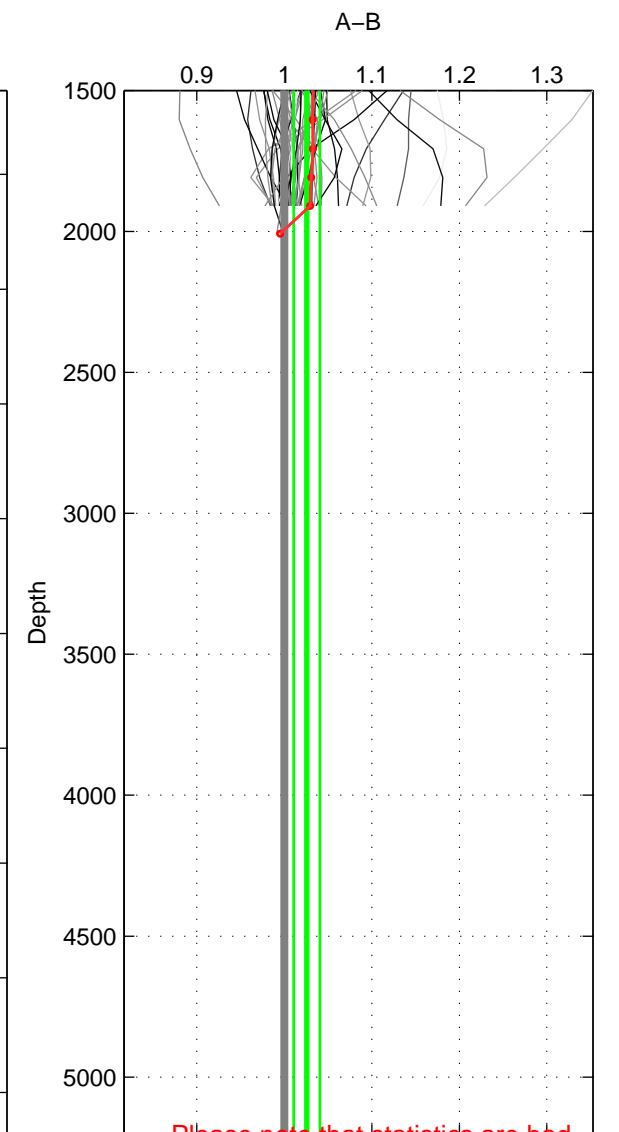

Cruise A (red). Date: Apr 2008 Cruisename: 677-49UF20080422

Cruise B (blue). Date: Feb 2008 Cruisename: 717-49UP20080122

*** "Favourite" values are means of spaces 1 2.

	Offset	O.StDev	Ratio	R.Stdev	Rating
SIGMA:	1.013	2.308	1.011	0.023	5
THETA:	1.268	2.527	1.014	0.026	5
DEPTH:	2.195	1.357	1.026	0.015	3
FAV.:	1.141	2.417	1.012	0.025	5

Profiles of A: 32
 Profiles of B: 17
 Diff profs: 51
 WMoffset (A-B): 1.0134
 WMoffset stdev: 2.3076
 WMratio (A/B): 1.0106
 WMratio stdev: 0.023466

Quality (1-5): 5

Profiles of A: 32
 Profiles of B: 17
 Diff profs: 51
 WMoffset (A-B): 1.2681
 WMoffset stdev: 2.527
 WMratio (A/B): 1.0142
 WMratio stdev: 0.026053

Quality (1-5): 5

Profiles of A: 32
 Profiles of B: 17
 Diff profs: 51
 WMoffset (A-B): 2.1953
 WMoffset stdev: 1.3569
 WMratio (A/B): 1.0256
 WMratio stdev: 0.014983

Quality (1-5): 3

Please note that statistics are bad.