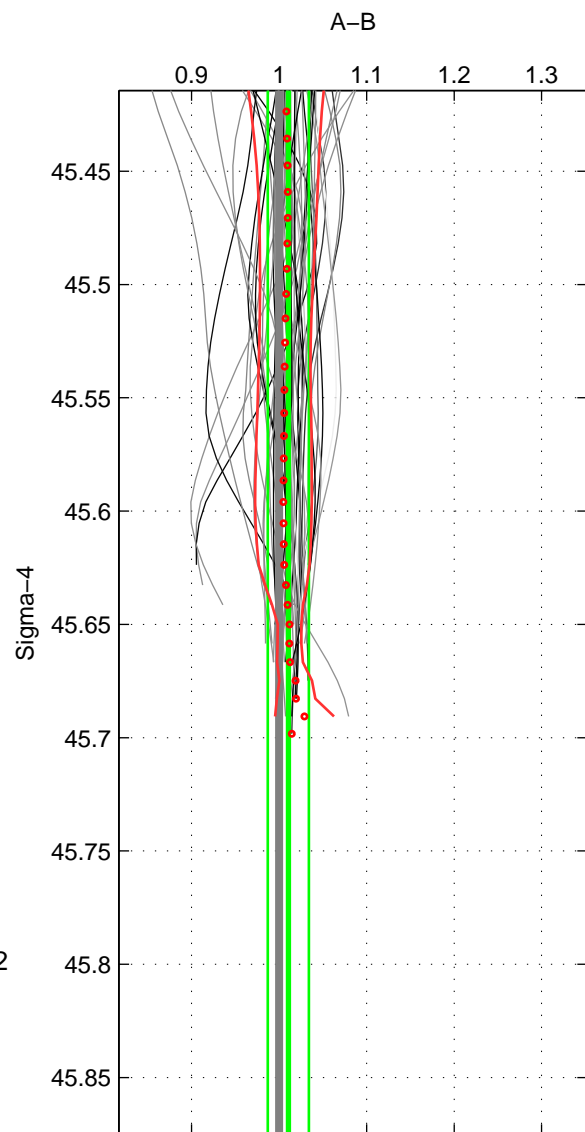

Cruise A (red). Date: Apr 2008 Cruisename: 677-49UF20080422

Cruise B (blue). Date: Feb 2008 Cruisename: 717-49UP20080122

*** "Favourite" values are means of spaces 1 2.

	Offset	O.StDev	Ratio	R.Stdev	Rating
SIGMA:	1.013	2.308	1.011	0.023	5
THETA:	1.268	2.527	1.014	0.026	5
DEPTH:	2.195	1.357	1.026	0.015	3
FAV.:	1.141	2.417	1.012	0.025	5

Profiles of A: 32
 Profiles of B: 17
 Diff profs: 51
 WMoffset (A-B): 1.0134
 WMoffset stdev: 2.3076
 WMratio (A/B): 1.0106
 WMratio stdev: 0.023466

Quality (1-5): 5

Profiles of A: 32
 Profiles of B: 17
 Diff profs: 51
 WMoffset (A-B): 1.2681
 WMoffset stdev: 2.527
 WMratio (A/B): 1.0142
 WMratio stdev: 0.026053

Quality (1-5): 5

Profiles of A: 32
 Profiles of B: 17
 Diff profs: 51
 WMoffset (A-B): 2.1953
 WMoffset stdev: 1.3569
 WMratio (A/B): 1.0256
 WMratio stdev: 0.014983

Quality (1-5): 3

Please note that statistics are bad.