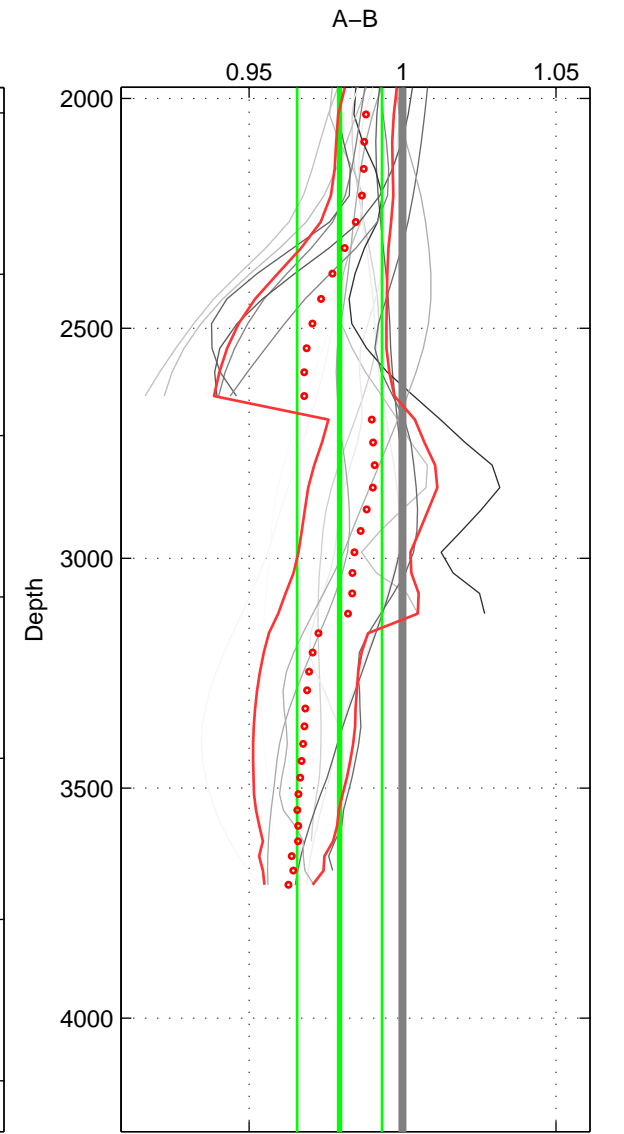

Cruise A (red). Date: Aug 1993 Cruisename: 251-33MW19930704.1

Cruise B (blue). Date: Jul 1990 Cruisename: 295-64TR19900701

*** "Favourite" values are means of spaces 1 2 3.

	Offset	O.StDev	Ratio	R.Stdev	Rating
SIGMA:	-2.617	1.790	0.990	0.007	5
THETA:	-3.934	1.818	0.984	0.007	5
DEPTH:	-5.364	3.674	0.979	0.014	5
FAV.:	-3.972	2.428	0.985	0.009	5

Profiles of A: 3
 Profiles of B: 7
 Diff profs: 18
 WMoffset (A-B): -2.6169
 WMoffset stdev: 1.7902
 WMratio (A/B): 0.98998
 WMratio stdev: 0.0069167

Quality (1-5): 5

Profiles of A: 3
 Profiles of B: 7
 Diff profs: 18
 WMoffset (A-B): -3.9345
 WMoffset stdev: 1.8179
 WMratio (A/B): 0.98442
 WMratio stdev: 0.0072206

Quality (1-5): 5

Profiles of A: 3
 Profiles of B: 7
 Diff profs: 18
 WMoffset (A-B): -5.3638
 WMoffset stdev: 3.6744
 WMratio (A/B): 0.97947
 WMratio stdev: 0.013825

Quality (1-5): 5