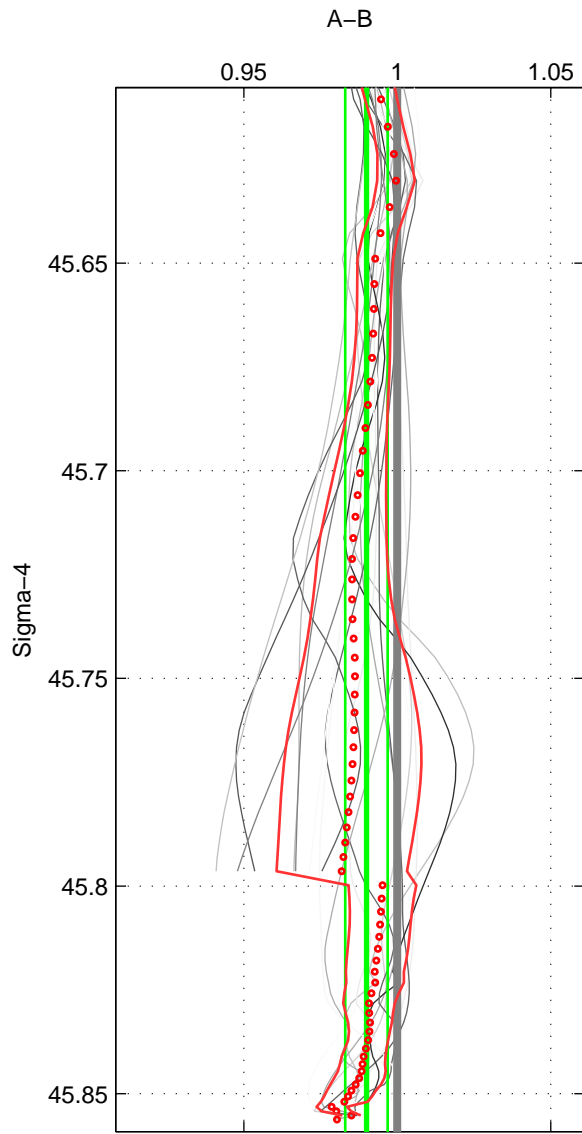

Cruise A (red). Date: Aug 1993 Cruisename: 251-33MW19930704.1

Cruise B (blue). Date: Jul 1990 Cruisename: 295-64TR19900701

*** "Favourite" values are means of spaces 1 2 3.

	Offset	O.StDev	Ratio	R.Stdev	Rating
SIGMA:	-2.617	1.790	0.990	0.007	5
THETA:	-3.934	1.818	0.984	0.007	5
DEPTH:	-5.364	3.674	0.979	0.014	5
FAV.:	-3.972	2.428	0.985	0.009	5

Profiles of A: 3
 Profiles of B: 7
 Diff profs: 18
 WMoffset (A-B): -2.6169
 WMoffset stdev: 1.7902
 WMratio (A/B): 0.98998
 WMratio stdev: 0.0069167

Quality (1-5): 5

Profiles of A: 3
 Profiles of B: 7
 Diff profs: 18
 WMoffset (A-B): -3.9345
 WMoffset stdev: 1.8179
 WMratio (A/B): 0.98442
 WMratio stdev: 0.0072206

Quality (1-5): 5

Profiles of A: 3
 Profiles of B: 7
 Diff profs: 18
 WMoffset (A-B): -5.3638
 WMoffset stdev: 3.6744
 WMratio (A/B): 0.97947
 WMratio stdev: 0.013825

Quality (1-5): 5