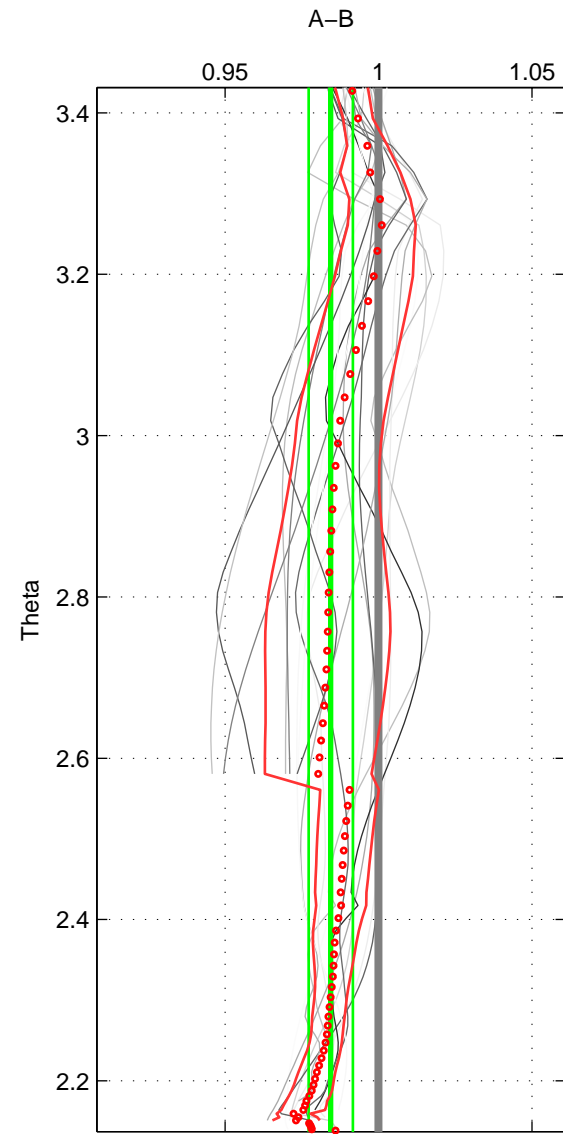

Cruise A (red). Date: Aug 1993 Cruisename: 251-33MW19930704.1

Cruise B (blue). Date: Jul 1990 Cruisename: 295-64TR19900701

*** "Favourite" values are means of spaces 1 2 3.

	Offset	O.StDev	Ratio	R.Stdev	Rating
SIGMA:	-2.617	1.790	0.990	0.007	5
THETA:	-3.934	1.818	0.984	0.007	5
DEPTH:	-5.364	3.674	0.979	0.014	5
FAV.:	-3.972	2.428	0.985	0.009	5

Profiles of A: 3
 Profiles of B: 7
 Diff profs: 18
 WMoffset (A-B): -2.6169
 WMoffset stdev: 1.7902
 WMratio (A/B): 0.98998
 WMratio stdev: 0.0069167

Quality (1-5): 5

Profiles of A: 3
 Profiles of B: 7
 Diff profs: 18
 WMoffset (A-B): -3.9345
 WMoffset stdev: 1.8179
 WMratio (A/B): 0.98442
 WMratio stdev: 0.0072206

Quality (1-5): 5

Profiles of A: 3
 Profiles of B: 7
 Diff profs: 18
 WMoffset (A-B): -5.3638
 WMoffset stdev: 3.6744
 WMratio (A/B): 0.97947
 WMratio stdev: 0.013825

Quality (1-5): 5