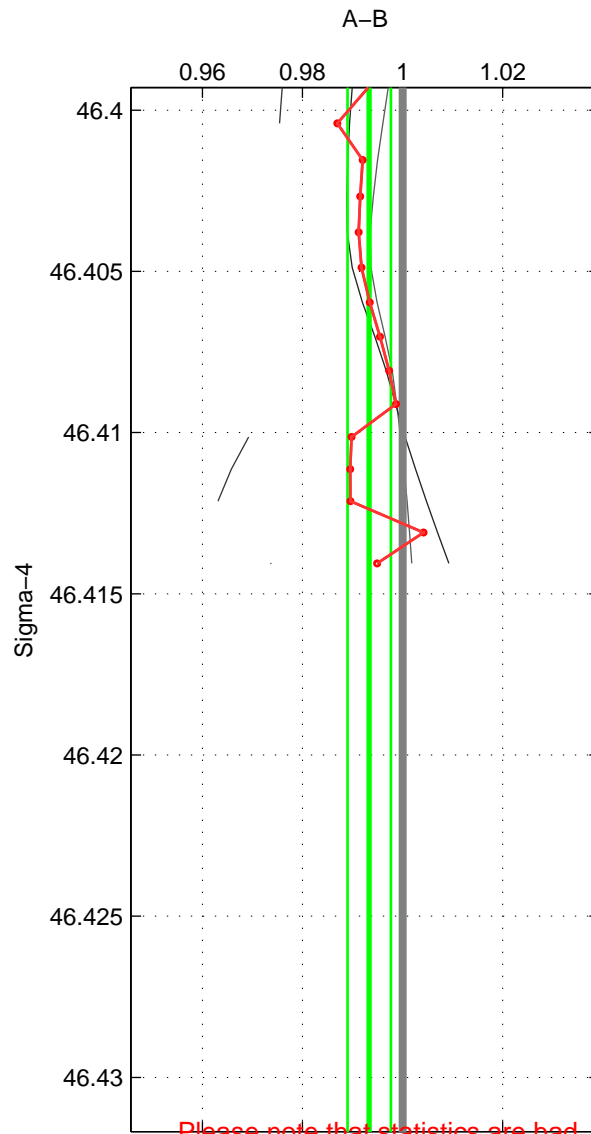

Cruise A (red). Date: Feb 1994 Cruisename: 70-58AA19940203
 Cruise B (blue). Date: Sep 1980 Cruisename: 111-77YM19800811

*** "Favourite" values are those of space 2.

	Offset	O.StDev	Ratio	R.Stdev	Rating
SIGMA:	-2.068	1.345	0.993	0.004	2
THETA:	-2.707	3.979	0.991	0.013	3
DEPTH:	-1.733	1.718	0.994	0.006	2
FAV. :	-2.707	3.979	0.991	0.013	3

Please note that statistics are bad.

Profiles of A: 2
 Profiles of B: 3
 Diff profs : 6
 WMoffset (A-B): -2.0677
 WMoffset stdev: 1.3449
 WMratio (A/B): 0.99332
 WMratio stdev: 0.0043383

Quality (1-5): 2

Profiles of A: 3
 Profiles of B: 3
 Diff profs : 8
 WMoffset (A-B): -2.7075
 WMoffset stdev: 3.9791
 WMratio (A/B): 0.99121
 WMratio stdev: 0.012858

Quality (1-5): 3

Please note that statistics are bad.

Profiles of A: 1
 Profiles of B: 3
 Diff profs : 3
 WMoffset (A-B): -1.7325
 WMoffset stdev: 1.718
 WMratio (A/B): 0.99433
 WMratio stdev: 0.005606

Quality (1-5): 2