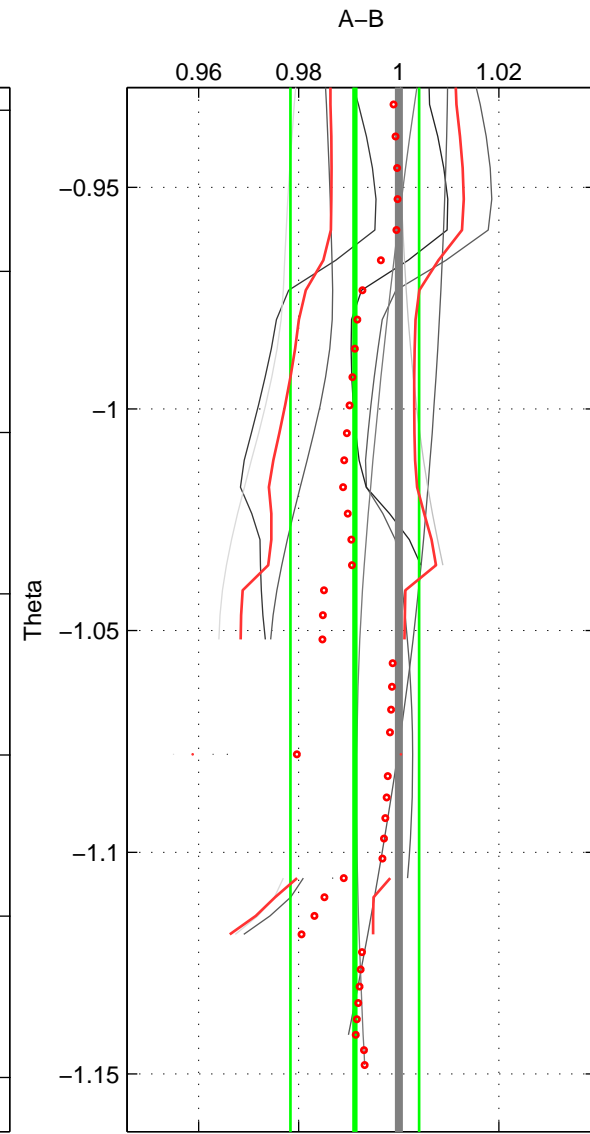

Cruise A (red). Date: Feb 1994 Cruisename: 70-58AA19940203
 Cruise B (blue). Date: Sep 1980 Cruisename: 111-77YM19800811

*** "Favourite" values are those of space 2.

	Offset	O.StDev	Ratio	R.Stdev	Rating
SIGMA:	-2.068	1.345	0.993	0.004	2
THETA:	-2.707	3.979	0.991	0.013	3
DEPTH:	-1.733	1.718	0.994	0.006	2
FAV. :	-2.707	3.979	0.991	0.013	3

Please note that statistics are bad.

Profiles of A: 2
 Profiles of B: 3
 Diff profs : 6
 WMoffset (A-B): -2.0677
 WMoffset stdev: 1.3449
 WMratio (A/B): 0.99332
 WMratio stdev: 0.0043383

Quality (1-5): 2

Profiles of A: 3
 Profiles of B: 3
 Diff profs : 8
 WMoffset (A-B): -2.7075
 WMoffset stdev: 3.9791
 WMratio (A/B): 0.99121
 WMratio stdev: 0.012858

Quality (1-5): 3

Please note that statistics are bad.

Profiles of A: 1
 Profiles of B: 3
 Diff profs : 3
 WMoffset (A-B): -1.7325
 WMoffset stdev: 1.718
 WMratio (A/B): 0.99433
 WMratio stdev: 0.005606

Quality (1-5): 2