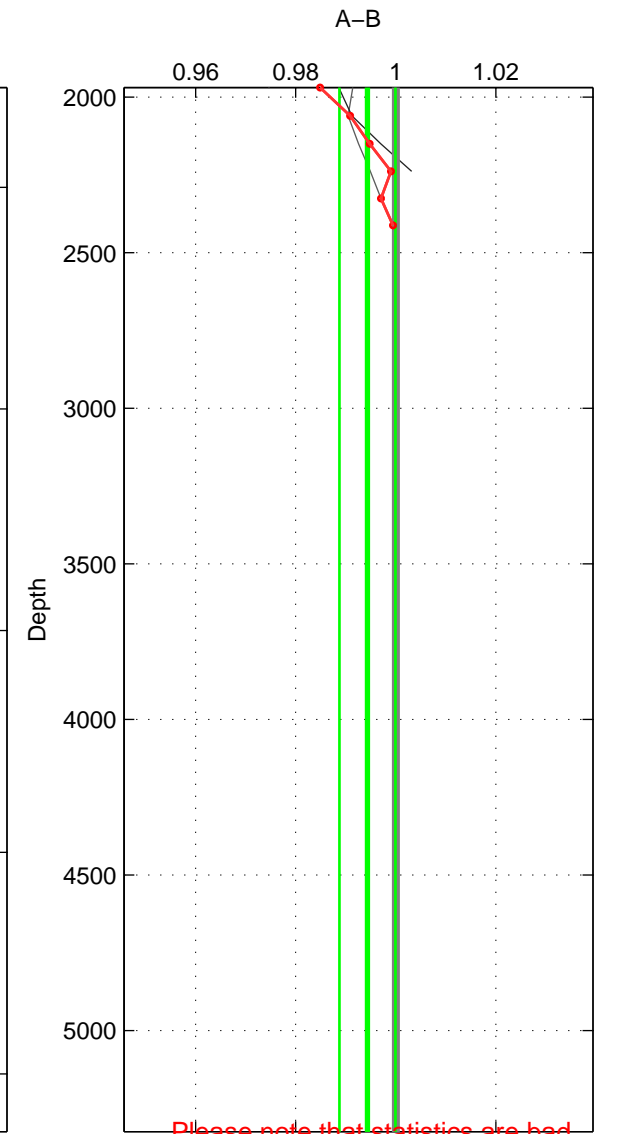

Cruise A (red). Date: Feb 1994 Cruisename: 70-58AA19940203
 Cruise B (blue). Date: Sep 1980 Cruisename: 111-77YM19800811

*** "Favourite" values are those of space 2.

	Offset	O.StDev	Ratio	R.Stdev	Rating
SIGMA:	-2.068	1.345	0.993	0.004	2
THETA:	-2.707	3.979	0.991	0.013	3
DEPTH:	-1.733	1.718	0.994	0.006	2
FAV. :	-2.707	3.979	0.991	0.013	3

Please note that statistics are bad.

Profiles of A: 2
 Profiles of B: 3
 Diff profs : 6
 WMoffset (A-B): -2.0677
 WMoffset stdev: 1.3449
 WMratio (A/B): 0.99332
 WMratio stdev: 0.0043383

Quality (1-5): 2

Profiles of A: 3
 Profiles of B: 3
 Diff profs : 8
 WMoffset (A-B): -2.7075
 WMoffset stdev: 3.9791
 WMratio (A/B): 0.99121
 WMratio stdev: 0.012858

Quality (1-5): 3

Please note that statistics are bad.

Profiles of A: 1
 Profiles of B: 3
 Diff profs : 3
 WMoffset (A-B): -1.7325
 WMoffset stdev: 1.718
 WMratio (A/B): 0.99433
 WMratio stdev: 0.005606

Quality (1-5): 2