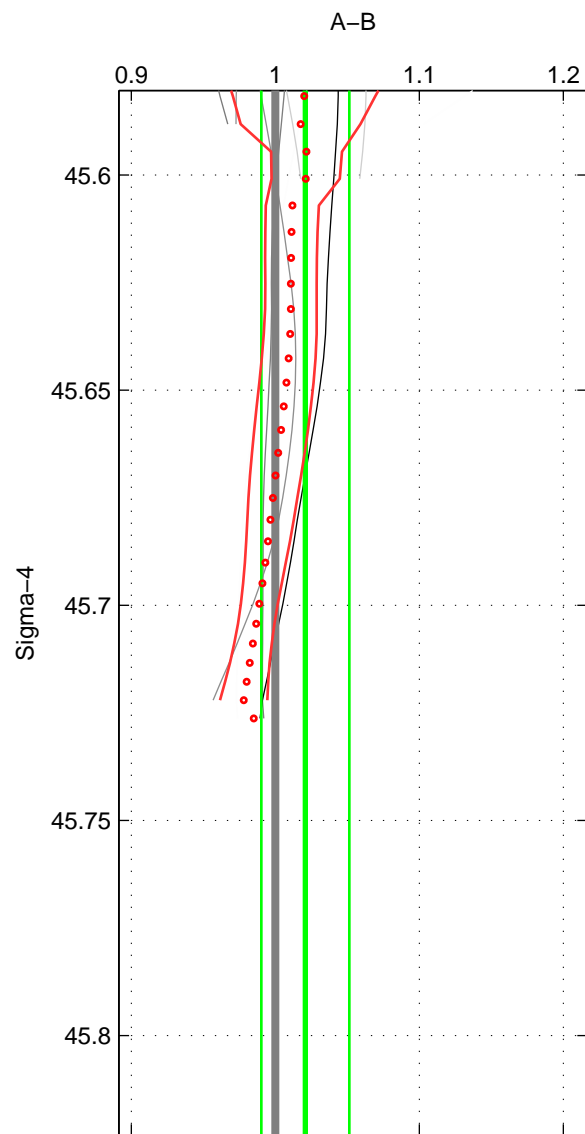

Cruise A (red). Date: Aug 1998 Cruisename: 567-49HO19980718

Cruise B (blue). Date: Jun 1997 Cruisename: 681-49UP19970530

\*\*\* "Favourite" values are those of space 2.

	Offset	O.StDev	Ratio	R.Stdev	Rating
SIGMA:	0.917	1.370	1.021	0.031	3
THETA:	0.122	1.783	1.002	0.031	4
DEPTH:	-2.581	2.424	0.953	0.043	3
FAV.:	0.122	1.783	1.002	0.031	4

Profiles of A: 3  
 Profiles of B: 8  
 Diff profs : 10  
 WMoffset (A-B): 0.91694  
 WMoffset stdev: 1.3704  
 WMratio (A/B): 1.0208  
 WMratio stdev: 0.030609

Quality (1-5): 3

Profiles of A: 3  
 Profiles of B: 8  
 Diff profs : 10  
 WMoffset (A-B): 0.12208  
 WMoffset stdev: 1.7834  
 WMratio (A/B): 1.0024  
 WMratio stdev: 0.030719

Quality (1-5): 4

Profiles of A: 3  
 Profiles of B: 8  
 Diff profs : 10  
 WMoffset (A-B): -2.5815  
 WMoffset stdev: 2.4239  
 WMratio (A/B): 0.95268  
 WMratio stdev: 0.043353

Quality (1-5): 3