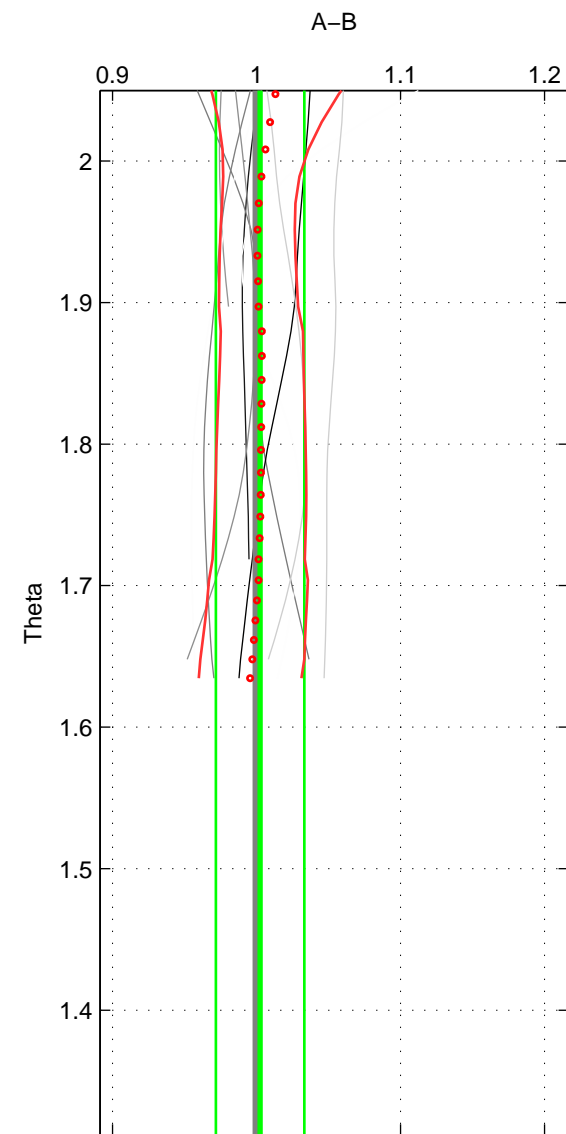

Cruise A (red). Date: Aug 1998 Cruisename: 567-49HO19980718

Cruise B (blue). Date: Jun 1997 Cruisename: 681-49UP19970530

\*\*\* "Favourite" values are those of space 2.

	Offset	O.StDev	Ratio	R.Stdev	Rating
SIGMA:	0.917	1.370	1.021	0.031	3
THETA:	0.122	1.783	1.002	0.031	4
DEPTH:	-2.581	2.424	0.953	0.043	3
FAV.:	0.122	1.783	1.002	0.031	4

Profiles of A: 3  
 Profiles of B: 8  
 Diff profs : 10  
 WMoffset (A-B): 0.91694  
 WMoffset stdev: 1.3704  
 WMratio (A/B): 1.0208  
 WMratio stdev: 0.030609

Quality (1-5): 3

Profiles of A: 3  
 Profiles of B: 8  
 Diff profs : 10  
 WMoffset (A-B): 0.12208  
 WMoffset stdev: 1.7834  
 WMratio (A/B): 1.0024  
 WMratio stdev: 0.030719

Quality (1-5): 4

Profiles of A: 3  
 Profiles of B: 8  
 Diff profs : 10  
 WMoffset (A-B): -2.5815  
 WMoffset stdev: 2.4239  
 WMratio (A/B): 0.95268  
 WMratio stdev: 0.043353

Quality (1-5): 3