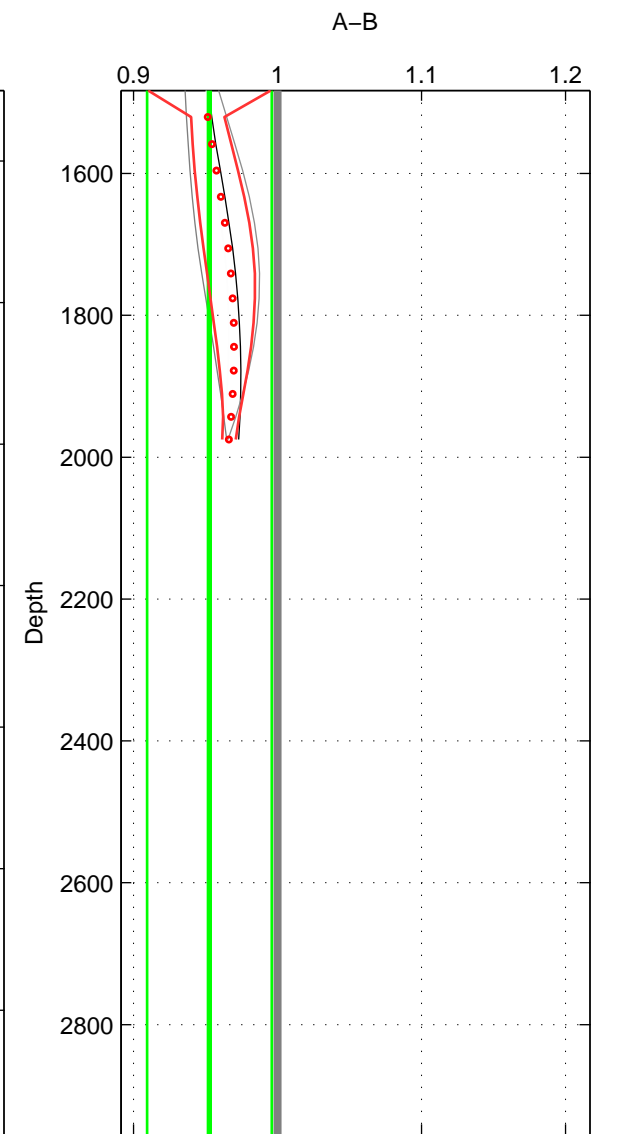

Cruise A (red). Date: Aug 1998 Cruisename: 567-49HO19980718

Cruise B (blue). Date: Jun 1997 Cruisename: 681-49UP19970530

\*\*\* "Favourite" values are those of space 2.

	Offset	O.StDev	Ratio	R.Stdev	Rating
SIGMA:	0.917	1.370	1.021	0.031	3
THETA:	0.122	1.783	1.002	0.031	4
DEPTH:	-2.581	2.424	0.953	0.043	3
FAV.:	0.122	1.783	1.002	0.031	4

Profiles of A: 3  
 Profiles of B: 8  
 Diff profs : 10  
 WMoffset (A-B): 0.91694  
 WMoffset stdev: 1.3704  
 WMratio (A/B): 1.0208  
 WMratio stdev: 0.030609

Quality (1-5): 3

Profiles of A: 3  
 Profiles of B: 8  
 Diff profs : 10  
 WMoffset (A-B): 0.12208  
 WMoffset stdev: 1.7834  
 WMratio (A/B): 1.0024  
 WMratio stdev: 0.030719

Quality (1-5): 4

Profiles of A: 3  
 Profiles of B: 8  
 Diff profs : 10  
 WMoffset (A-B): -2.5815  
 WMoffset stdev: 2.4239  
 WMratio (A/B): 0.95268  
 WMratio stdev: 0.043353

Quality (1-5): 3