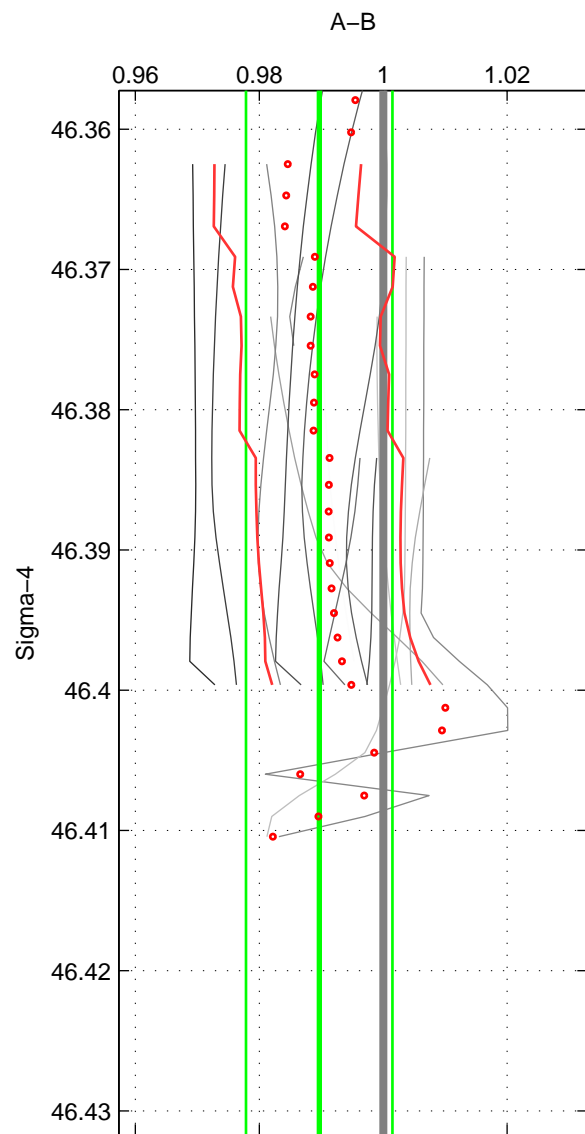

Cruise A (red). Date: May 2002 Cruisename: 108-77DN20020420

Cruise B (blue). Date: Sep 1980 Cruisename: 111-77YM19800811

*** "Favourite" values are means of spaces 1 2.

	Offset	O.StDev	Ratio	R.Stdev	Rating
SIGMA:	-3.168	3.639	0.990	0.012	4
THETA:	-2.490	3.894	0.992	0.013	4
DEPTH:	-1.909	1.062	0.994	0.004	3
FAV.:	-2.829	3.767	0.991	0.012	4

Profiles of A: 9
 Profiles of B: 6
 Diff profs : 16
 WMoffset (A-B): -3.1679
 WMoffset stdev: 3.6393
 WMratio (A/B): 0.98969
 WMratio stdev: 0.011816

Quality (1-5): 4

Profiles of A: 9
 Profiles of B: 6
 Diff profs : 16
 WMoffset (A-B): -2.4901
 WMoffset stdev: 3.8944
 WMratio (A/B): 0.99192
 WMratio stdev: 0.012656

Quality (1-5): 4

Please note that statistics are bad.

Profiles of A: 9
 Profiles of B: 6
 Diff profs : 17
 WMoffset (A-B): -1.9095
 WMoffset stdev: 1.0618
 WMratio (A/B): 0.99386
 WMratio stdev: 0.0035417