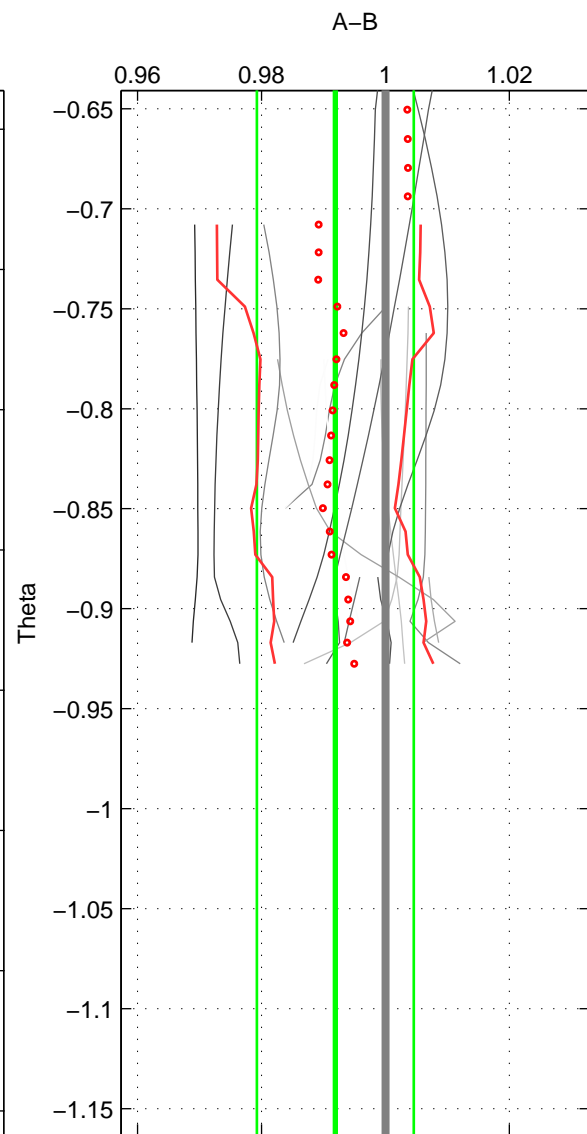

Cruise A (red). Date: May 2002 Cruisename: 108-77DN20020420

Cruise B (blue). Date: Sep 1980 Cruisename: 111-77YM19800811

*** "Favourite" values are means of spaces 1 2.

	Offset	O.StDev	Ratio	R.Stdev	Rating
SIGMA:	-3.168	3.639	0.990	0.012	4
THETA:	-2.490	3.894	0.992	0.013	4
DEPTH:	-1.909	1.062	0.994	0.004	3
FAV.:	-2.829	3.767	0.991	0.012	4

Profiles of A: 9
 Profiles of B: 6
 Diff profs : 16
 WMoffset (A-B): -3.1679
 WMoffset stdev: 3.6393
 WMratio (A/B): 0.98969
 WMratio stdev: 0.011816

Quality (1-5): 4

Profiles of A: 9
 Profiles of B: 6
 Diff profs : 16
 WMoffset (A-B): -2.4901
 WMoffset stdev: 3.8944
 WMratio (A/B): 0.99192
 WMratio stdev: 0.012656

Quality (1-5): 4

Please note that statistics are bad.

Profiles of A: 9
 Profiles of B: 6
 Diff profs : 17
 WMoffset (A-B): -1.9095
 WMoffset stdev: 1.0618
 WMratio (A/B): 0.99386
 WMratio stdev: 0.0035417