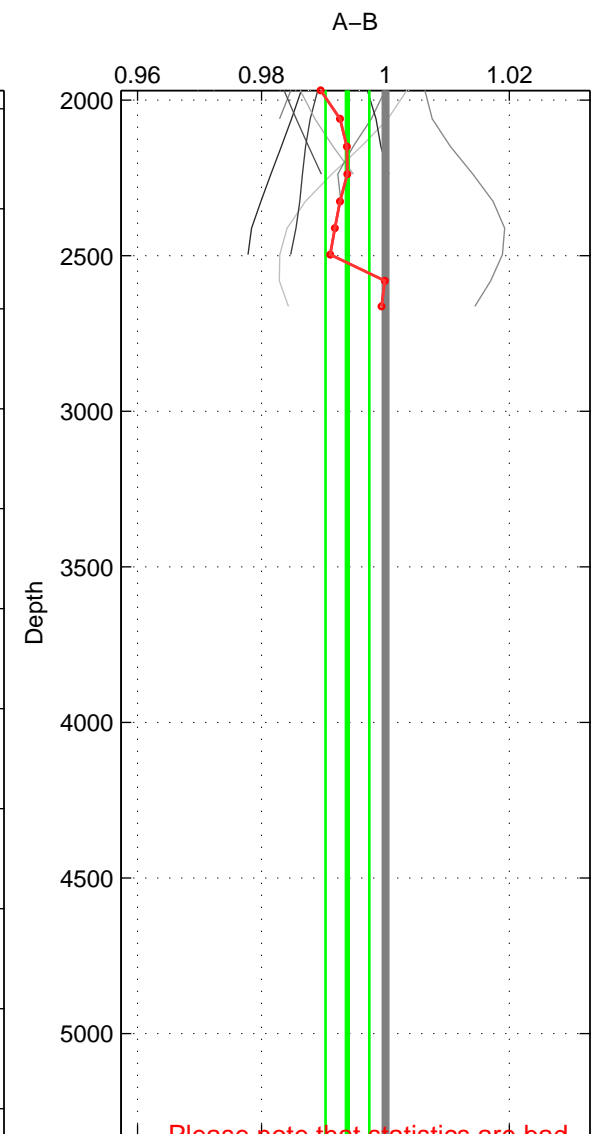

Cruise A (red). Date: May 2002 Cruisename: 108-77DN20020420

Cruise B (blue). Date: Sep 1980 Cruisename: 111-77YM19800811

*** "Favourite" values are means of spaces 1 2.

	Offset	O.StDev	Ratio	R.Stdev	Rating
SIGMA:	-3.168	3.639	0.990	0.012	4
THETA:	-2.490	3.894	0.992	0.013	4
DEPTH:	-1.909	1.062	0.994	0.004	3
FAV.:	-2.829	3.767	0.991	0.012	4

Profiles of A: 9
 Profiles of B: 6
 Diff profs : 16
 WMoffset (A-B): -3.1679
 WMoffset stdev: 3.6393
 WMratio (A/B): 0.98969
 WMratio stdev: 0.011816

Quality (1-5): 4

Profiles of A: 9
 Profiles of B: 6
 Diff profs : 16
 WMoffset (A-B): -2.4901
 WMoffset stdev: 3.8944
 WMratio (A/B): 0.99192
 WMratio stdev: 0.012656

Quality (1-5): 4

Please note that statistics are bad.

Profiles of A: 9
 Profiles of B: 6
 Diff profs : 17
 WMoffset (A-B): -1.9095
 WMoffset stdev: 1.0618
 WMratio (A/B): 0.99386
 WMratio stdev: 0.0035417