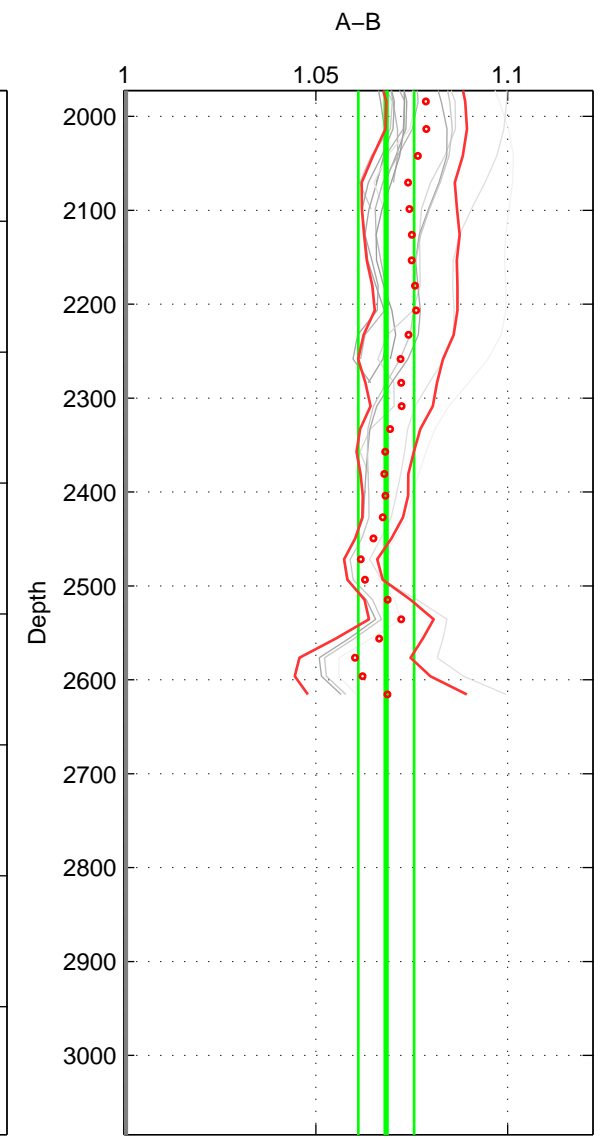

Cruise A (red). Date: Jul 2001 Cruisename: 160-06MT20010620

Cruise B (blue). Date: Jul 1990 Cruisename: 295-64TR19900701

*** "Favourite" values are those of space 3.

	Offset	O.StDev	Ratio	R.Stdev	Rating
SIGMA:	20.452	2.137	1.074	0.008	2
THETA:	19.962	2.422	1.072	0.009	2
DEPTH:	18.918	2.015	1.068	0.007	3
FAV.:	18.918	2.015	1.068	0.007	3

Please note that statistics are bad.

Profiles of A: 7
 Profiles of B: 3
 Diff profs : 14
 WMoffset (A-B): 20.452
 WMoffset stdev: 2.1369
 WMratio (A/B): 1.0741
 WMratio stdev: 0.0079164

Quality (1-5): 2

Please note that statistics are bad.

Profiles of A: 7
 Profiles of B: 3
 Diff profs : 14
 WMoffset (A-B): 19.9624
 WMoffset stdev: 2.4223
 WMratio (A/B): 1.0721
 WMratio stdev: 0.0090883

Quality (1-5): 2

Profiles of A: 7
 Profiles of B: 3
 Diff profs : 14
 WMoffset (A-B): 18.9184
 WMoffset stdev: 2.0148
 WMratio (A/B): 1.0683
 WMratio stdev: 0.0072742

Quality (1-5): 3