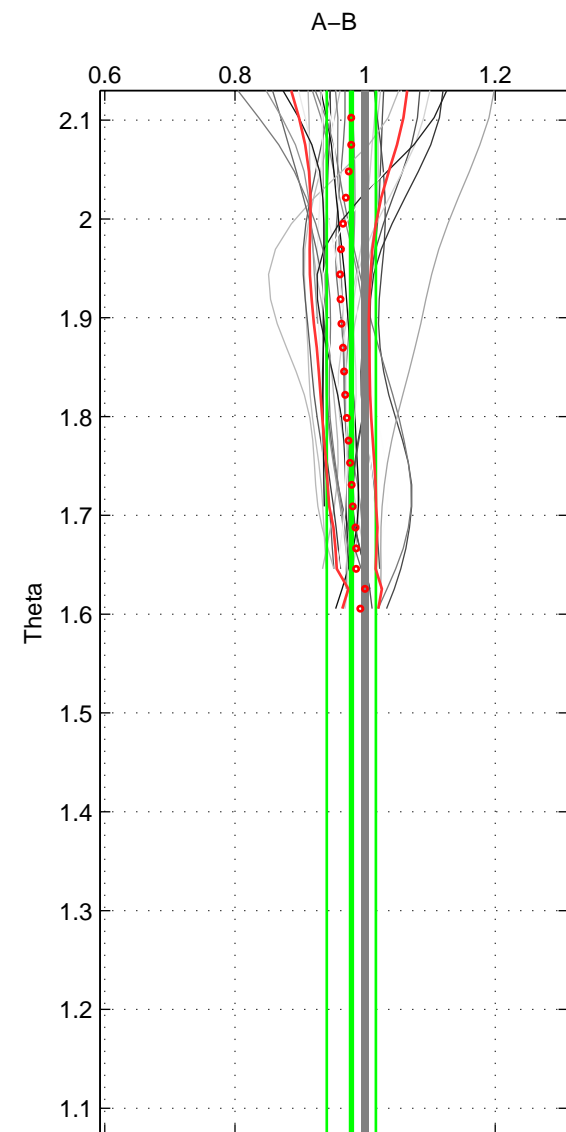

Cruise A (red). Date: Oct 2008 Cruisename: 615-49NZ20081011
 Cruise B (blue). Date: Jun 1997 Cruisename: 681-49UP19970530

*** "Favourite" values are those of space 1.

	Offset	O.StDev	Ratio	R.Stdev	Rating
SIGMA:	-1.261	2.399	0.984	0.034	5
THETA:	-1.544	2.611	0.979	0.038	4
DEPTH:	-9.095	0.714	0.865	0.012	3
FAV. :	-1.261	2.399	0.984	0.034	5

Profiles of A: 8
 Profiles of B: 13
 Diff profs : 31
 WMoffset (A-B): -1.2611
 WMoffset stdev: 2.3985
 WMratio (A/B): 0.98355
 WMratio stdev: 0.033555

Quality (1-5): 5

Profiles of A: 8
 Profiles of B: 13
 Diff profs : 31
 WMoffset (A-B): -1.5437
 WMoffset stdev: 2.6109
 WMratio (A/B): 0.97902
 WMratio stdev: 0.03783

Quality (1-5): 4

Profiles of A: 8
 Profiles of B: 13
 Diff profs : 31
 WMoffset (A-B): -9.0948
 WMoffset stdev: 0.71367
 WMratio (A/B): 0.86524
 WMratio stdev: 0.012188

Quality (1-5): 3

Please note that statistics are bad.