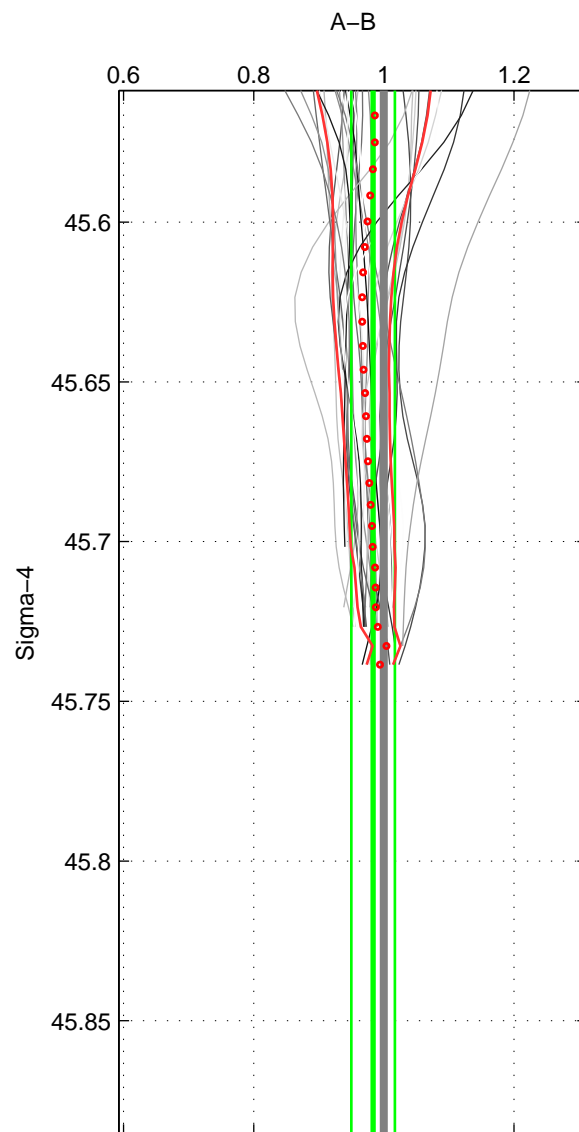

Cruise A (red). Date: Oct 2008 Cruisename: 615-49NZ20081011
 Cruise B (blue). Date: Jun 1997 Cruisename: 681-49UP19970530

*** "Favourite" values are those of space 1.

	Offset	O.StDev	Ratio	R.Stdev	Rating
SIGMA:	-1.261	2.399	0.984	0.034	5
THETA:	-1.544	2.611	0.979	0.038	4
DEPTH:	-9.095	0.714	0.865	0.012	3
FAV. :	-1.261	2.399	0.984	0.034	5

Profiles of A: 8
 Profiles of B: 13
 Diff profs : 31
 WMoffset (A-B): -1.2611
 WMoffset stdev: 2.3985
 WMratio (A/B): 0.98355
 WMratio stdev: 0.033555

Quality (1-5): 5

Profiles of A: 8
 Profiles of B: 13
 Diff profs : 31
 WMoffset (A-B): -1.5437
 WMoffset stdev: 2.6109
 WMratio (A/B): 0.97902
 WMratio stdev: 0.03783

Quality (1-5): 4

Profiles of A: 8
 Profiles of B: 13
 Diff profs : 31
 WMoffset (A-B): -9.0948
 WMoffset stdev: 0.71367
 WMratio (A/B): 0.86524
 WMratio stdev: 0.012188

Quality (1-5): 3

Please note that statistics are bad.