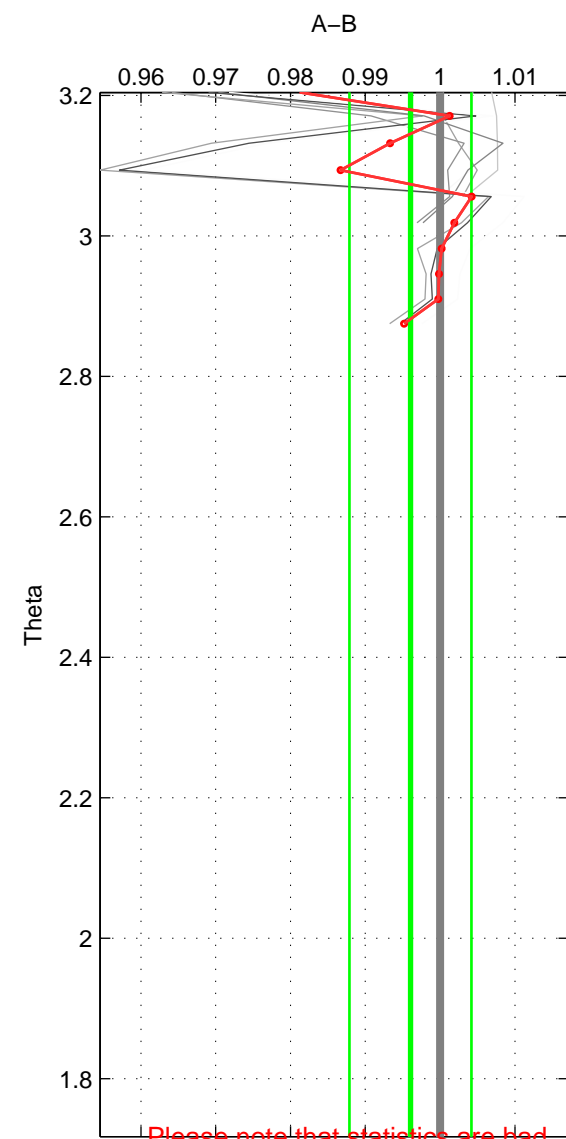

Cruise A (red). Date: Jul 2009 Cruisename: 136-06MM20090714

Cruise B (blue). Date: Jul 1990 Cruisename: 295-64TR19900701

*** "Favourite" values are those of space 3.

	Offset	O.StDev	Ratio	R.Stdev	Rating
SIGMA:	0.521	0.882	1.002	0.003	1
THETA:	-1.152	2.340	0.996	0.008	1
DEPTH:	0.699	0.717	1.003	0.003	2
FAV.:	0.699	0.717	1.003	0.003	2

Profiles of A: 4
 Profiles of B: 3
 Diff profs : 8
 WMoffset (A-B): 0.52061
 WMoffset stdev: 0.88178
 WMratio (A/B): 1.0019
 WMratio stdev: 0.0031953

Quality (1-5): 1

Profiles of A: 4
 Profiles of B: 3
 Diff profs : 8
 WMoffset (A-B): -1.1516
 WMoffset stdev: 2.34
 WMratio (A/B): 0.99604
 WMratio stdev: 0.0081428

Quality (1-5): 1

Profiles of A: 4
 Profiles of B: 3
 Diff profs : 8
 WMoffset (A-B): 0.69892
 WMoffset stdev: 0.71732
 WMratio (A/B): 1.0025
 WMratio stdev: 0.0026008

Quality (1-5): 2