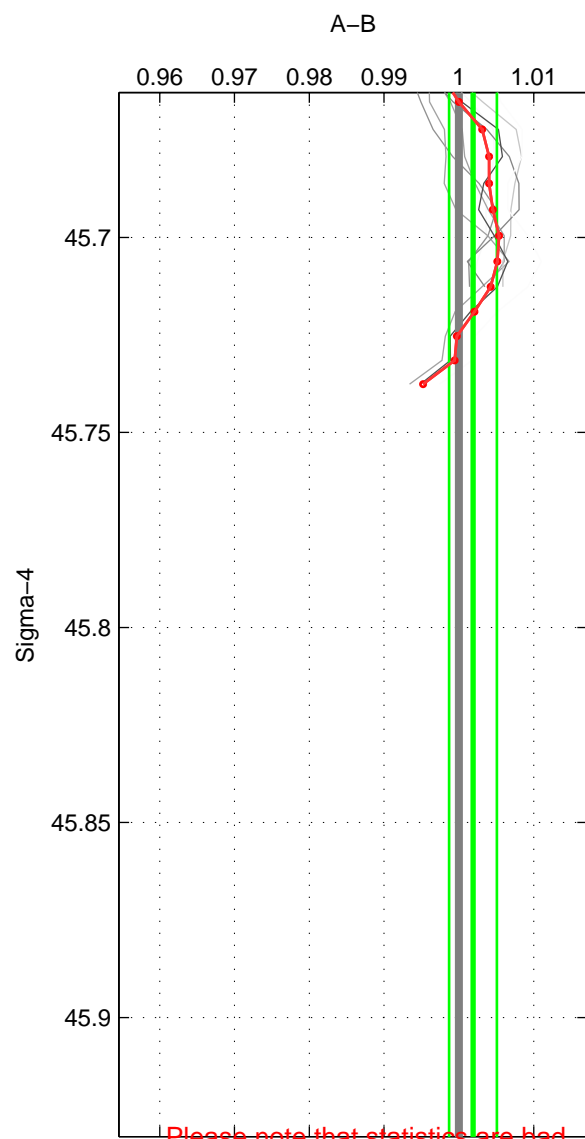

Cruise A (red). Date: Jul 2009 Cruisename: 136-06MM20090714

Cruise B (blue). Date: Jul 1990 Cruisename: 295-64TR19900701

*** "Favourite" values are those of space 3.

	Offset	O.StDev	Ratio	R.Stdev	Rating
SIGMA:	0.521	0.882	1.002	0.003	1
THETA:	-1.152	2.340	0.996	0.008	1
DEPTH:	0.699	0.717	1.003	0.003	2
FAV.:	0.699	0.717	1.003	0.003	2

Profiles of A: 4
 Profiles of B: 3
 Diff profs : 8
 WMoffset (A-B): 0.52061
 WMoffset stdev: 0.88178
 WMratio (A/B): 1.0019
 WMratio stdev: 0.0031953

Quality (1-5): 1

Profiles of A: 4
 Profiles of B: 3
 Diff profs : 8
 WMoffset (A-B): -1.1516
 WMoffset stdev: 2.34
 WMratio (A/B): 0.99604
 WMratio stdev: 0.0081428

Quality (1-5): 1

Profiles of A: 4
 Profiles of B: 3
 Diff profs : 8
 WMoffset (A-B): 0.69892
 WMoffset stdev: 0.71732
 WMratio (A/B): 1.0025
 WMratio stdev: 0.0026008

Quality (1-5): 2