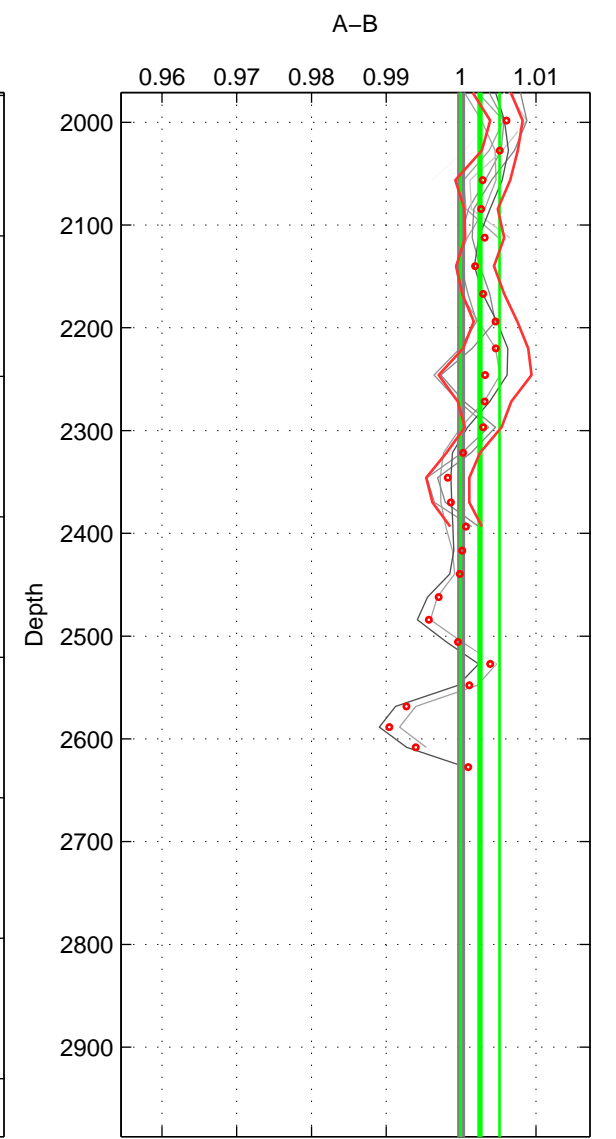

Cruise A (red). Date: Jul 2009 Cruisename: 136-06MM20090714

Cruise B (blue). Date: Jul 1990 Cruisename: 295-64TR19900701

*** "Favourite" values are those of space 3.

	Offset	O.StDev	Ratio	R.Stdev	Rating
SIGMA:	0.521	0.882	1.002	0.003	1
THETA:	-1.152	2.340	0.996	0.008	1
DEPTH:	0.699	0.717	1.003	0.003	2
FAV.:	0.699	0.717	1.003	0.003	2

Profiles of A: 4
 Profiles of B: 3
 Diff profs : 8
 WMoffset (A-B): 0.52061
 WMoffset stdev: 0.88178
 WMratio (A/B): 1.0019
 WMratio stdev: 0.0031953

Quality (1-5): 1

Profiles of A: 4
 Profiles of B: 3
 Diff profs : 8
 WMoffset (A-B): -1.1516
 WMoffset stdev: 2.34
 WMratio (A/B): 0.99604
 WMratio stdev: 0.0081428

Quality (1-5): 1

Profiles of A: 4
 Profiles of B: 3
 Diff profs : 8
 WMoffset (A-B): 0.69892
 WMoffset stdev: 0.71732
 WMratio (A/B): 1.0025
 WMratio stdev: 0.0026008

Quality (1-5): 2