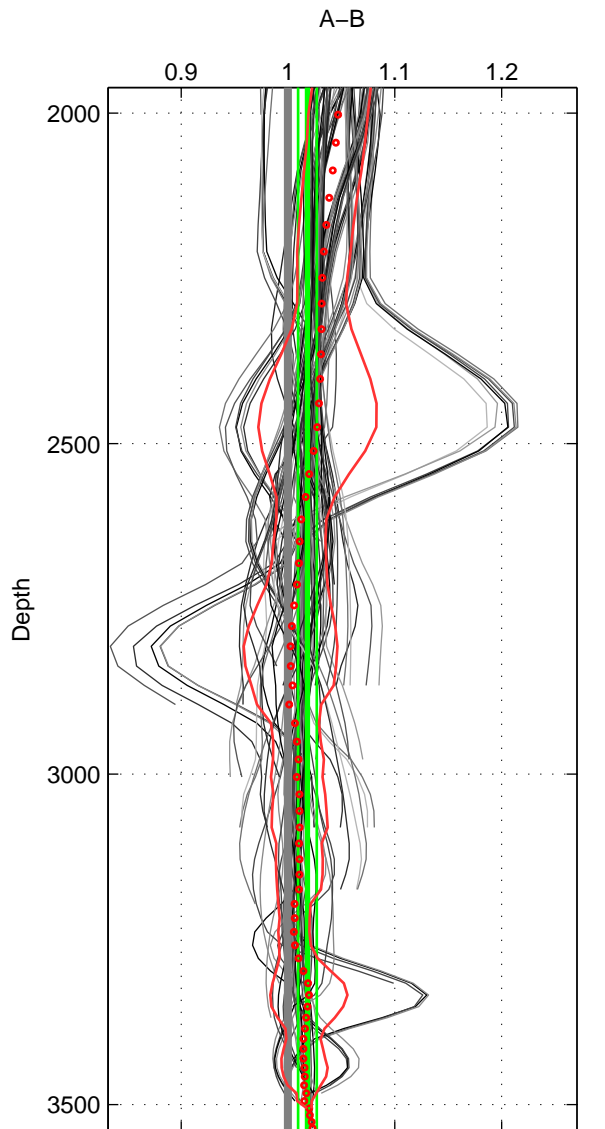

Cruise A (red). Date: May 1996 Cruisename: 187-18HU19960512

Cruise B (blue). Date: Jun 2006 Cruisename: 197-18HU20060524

\*\*\* "Favourite" values are means of spaces 1 2 3.

	Offset	O.StDev	Ratio	R.Stdev	Rating
SIGMA:	3.788	3.129	1.013	0.011	5
THETA:	3.124	4.117	1.011	0.014	5
DEPTH:	5.358	2.567	1.018	0.009	5
FAV.:	4.090	3.271	1.014	0.011	5

Profiles of A: 17  
 Profiles of B: 17  
 Diff profs : 100  
 WMoffset (A-B): 3.7877  
 WMoffset stdev: 3.1291  
 WMratio (A/B): 1.013  
 WMratio stdev: 0.010672

Quality (1-5): 5

Profiles of A: 17  
 Profiles of B: 17  
 Diff profs : 99  
 WMoffset (A-B): 3.124  
 WMoffset stdev: 4.1166  
 WMratio (A/B): 1.0108  
 WMratio stdev: 0.014345

Quality (1-5): 5

Profiles of A: 17  
 Profiles of B: 17  
 Diff profs : 100  
 WMoffset (A-B): 5.3581  
 WMoffset stdev: 2.5671  
 WMratio (A/B): 1.0182  
 WMratio stdev: 0.0087364

Quality (1-5): 5