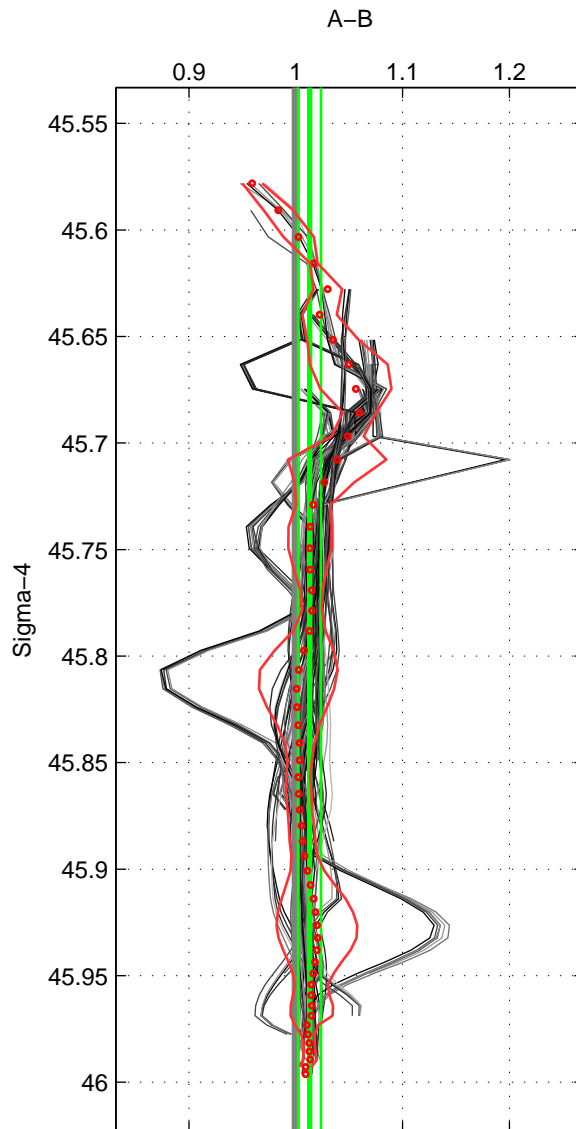

Cruise A (red). Date: May 1996 Cruisename: 187-18HU19960512

Cruise B (blue). Date: Jun 2006 Cruisename: 197-18HU20060524

\*\*\* "Favourite" values are means of spaces 1 2 3.

	Offset	O.StDev	Ratio	R.Stdev	Rating
SIGMA:	3.788	3.129	1.013	0.011	5
THETA:	3.124	4.117	1.011	0.014	5
DEPTH:	5.358	2.567	1.018	0.009	5
FAV.:	4.090	3.271	1.014	0.011	5

Profiles of A: 17  
 Profiles of B: 17  
 Diff profs : 100  
 WMoffset (A-B): 3.7877  
 WMoffset stdev: 3.1291  
 WMratio (A/B): 1.013  
 WMratio stdev: 0.010672

Quality (1-5): 5

Profiles of A: 17  
 Profiles of B: 17  
 Diff profs : 99  
 WMoffset (A-B): 3.124  
 WMoffset stdev: 4.1166  
 WMratio (A/B): 1.0108  
 WMratio stdev: 0.014345

Quality (1-5): 5

Profiles of A: 17  
 Profiles of B: 17  
 Diff profs : 100  
 WMoffset (A-B): 5.3581  
 WMoffset stdev: 2.5671  
 WMratio (A/B): 1.0182  
 WMratio stdev: 0.0087364

Quality (1-5): 5