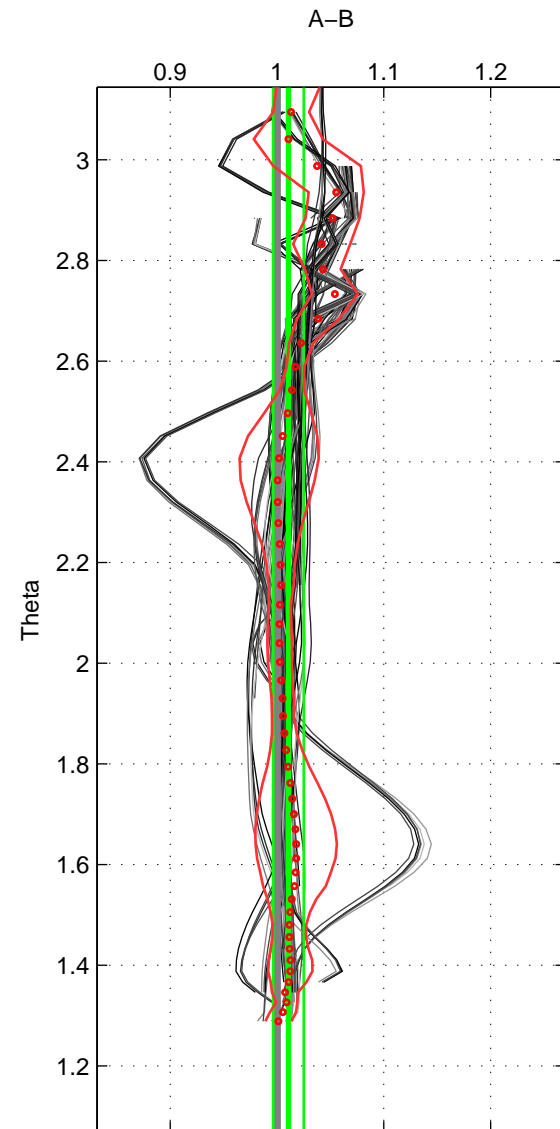

Cruise A (red). Date: May 1996 Cruisename: 187-18HU19960512

Cruise B (blue). Date: Jun 2006 Cruisename: 197-18HU20060524

\*\*\* "Favourite" values are means of spaces 1 2 3.

	Offset	O.StDev	Ratio	R.Stdev	Rating
SIGMA:	3.788	3.129	1.013	0.011	5
THETA:	3.124	4.117	1.011	0.014	5
DEPTH:	5.358	2.567	1.018	0.009	5
FAV.:	4.090	3.271	1.014	0.011	5

Profiles of A: 17  
 Profiles of B: 17  
 Diff profs : 100  
 WMoffset (A-B): 3.7877  
 WMoffset stdev: 3.1291  
 WMratio (A/B): 1.013  
 WMratio stdev: 0.010672

Quality (1-5): 5

Profiles of A: 17  
 Profiles of B: 17  
 Diff profs : 99  
 WMoffset (A-B): 3.124  
 WMoffset stdev: 4.1166  
 WMratio (A/B): 1.0108  
 WMratio stdev: 0.014345

Quality (1-5): 5

Profiles of A: 17  
 Profiles of B: 17  
 Diff profs : 100  
 WMoffset (A-B): 5.3581  
 WMoffset stdev: 2.5671  
 WMratio (A/B): 1.0182  
 WMratio stdev: 0.0087364

Quality (1-5): 5